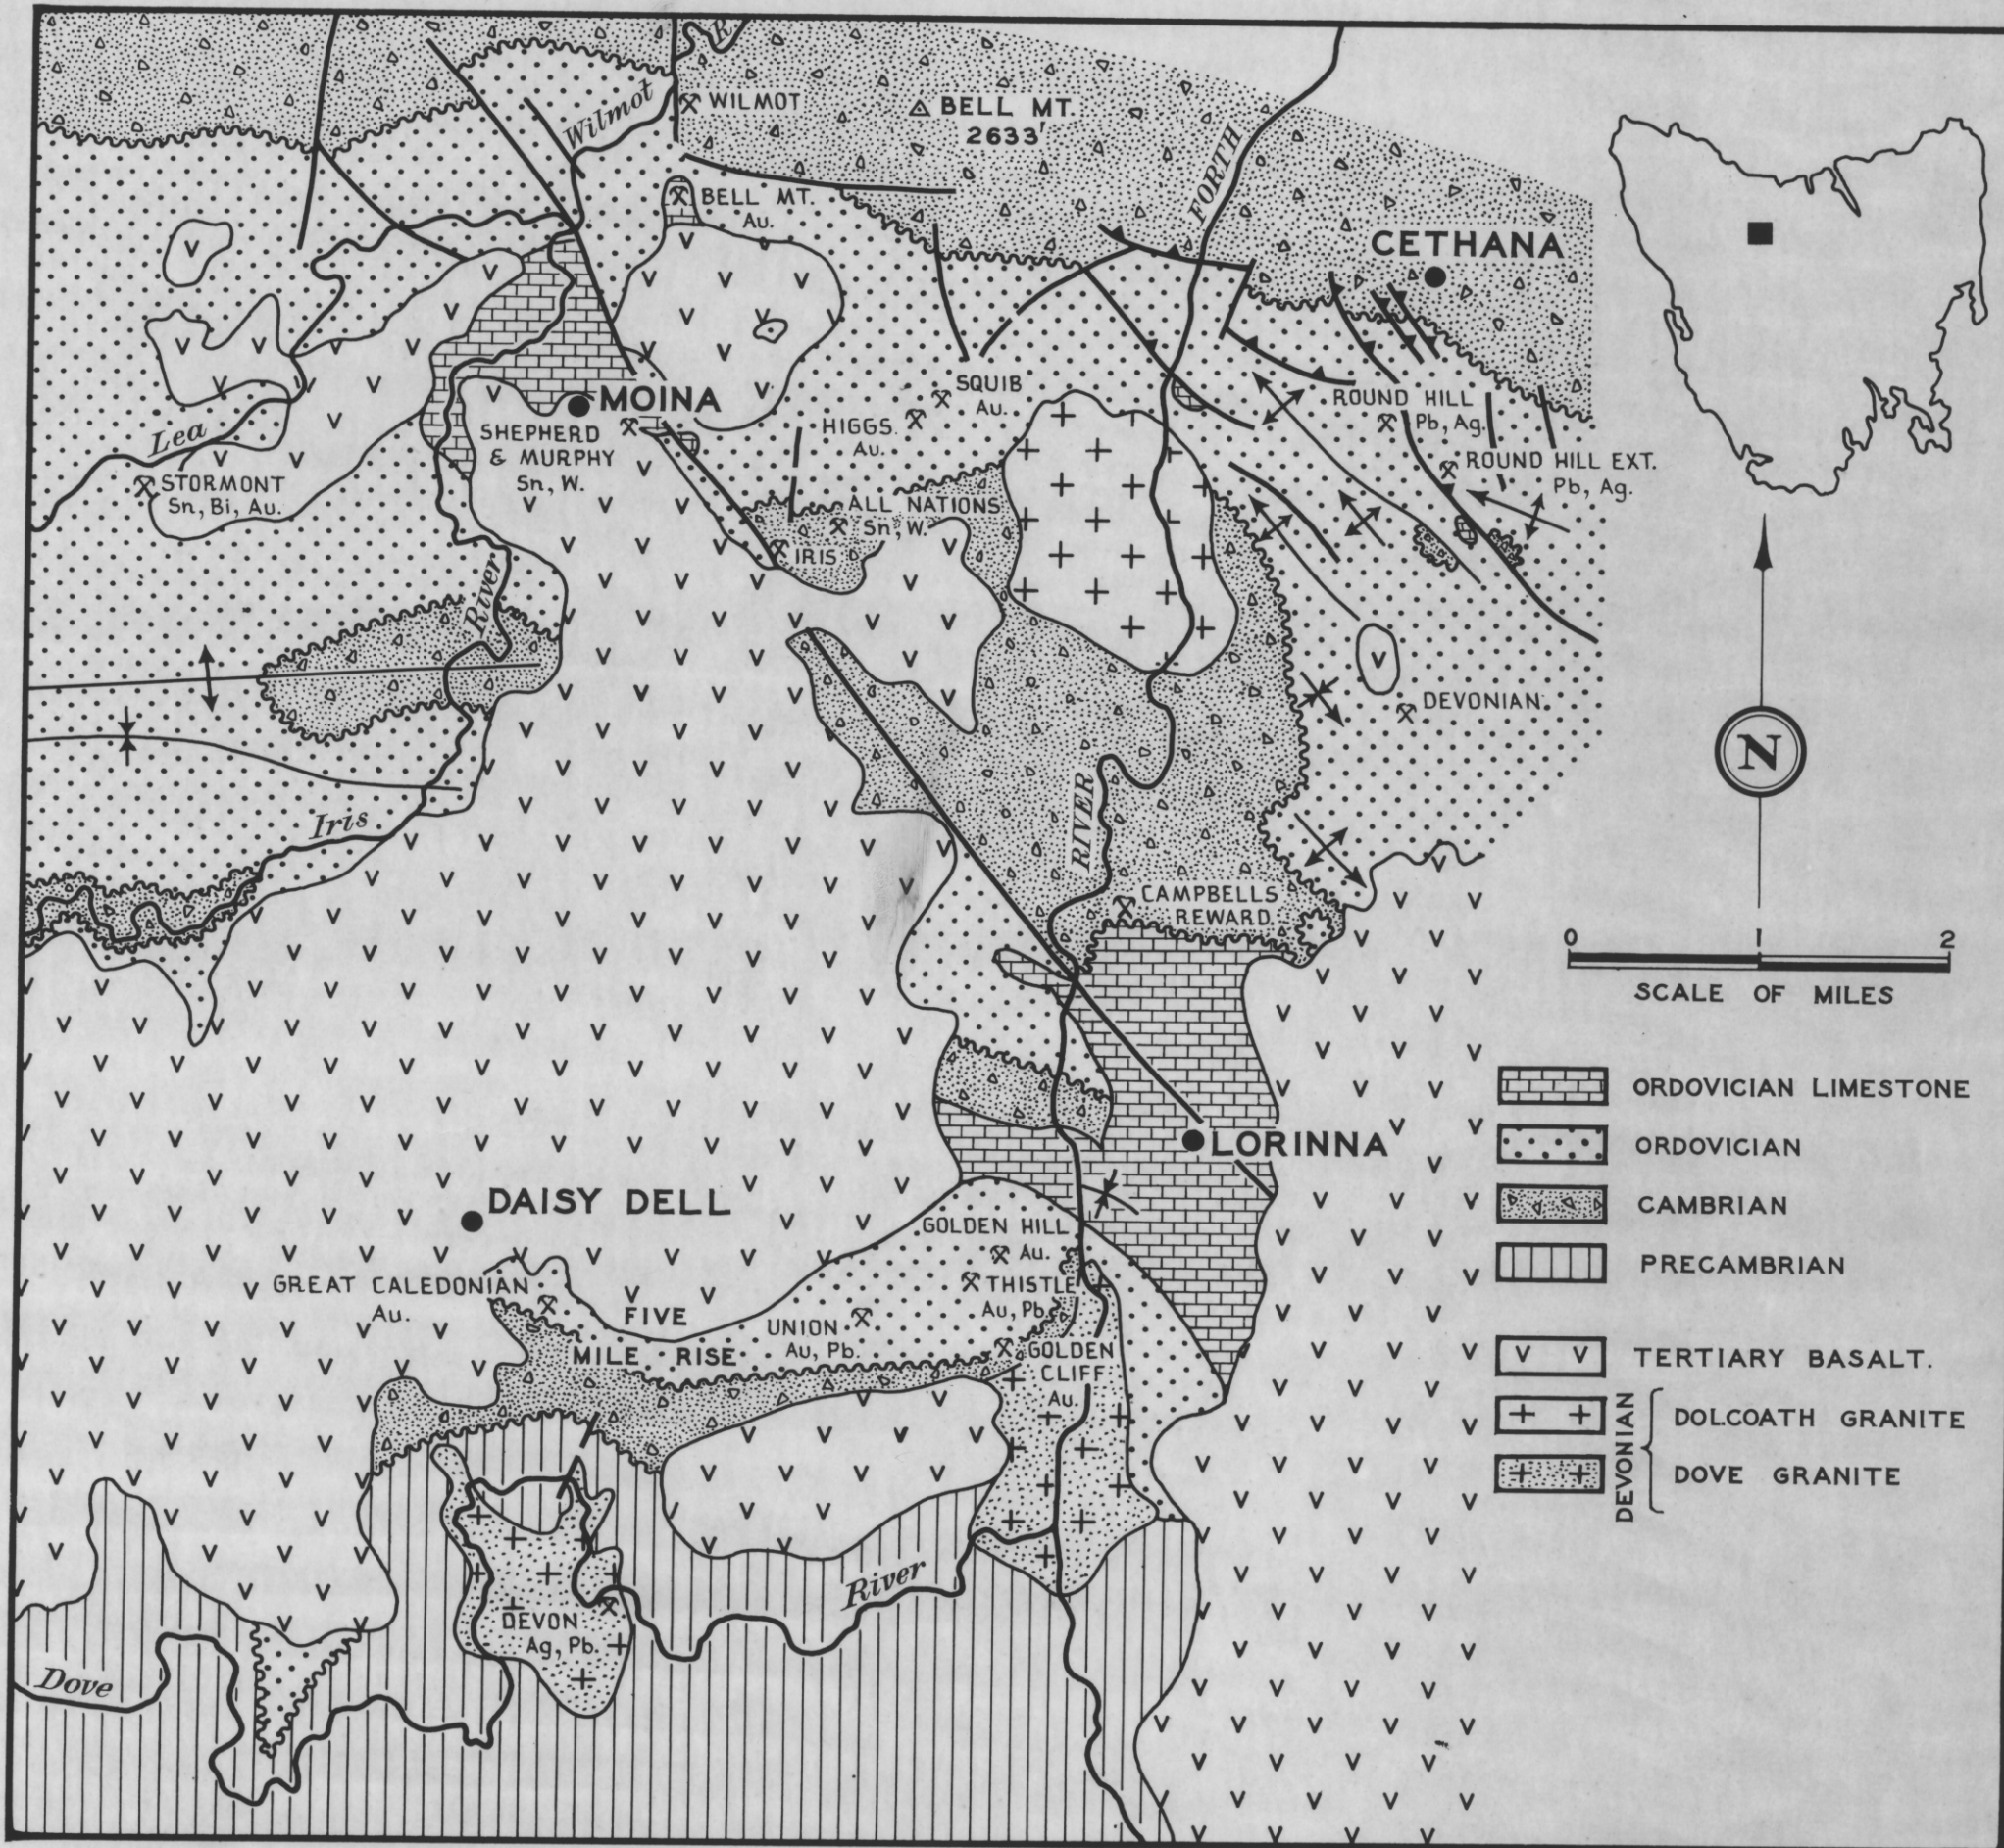

2251

305

5 cm

0 1 2
SCALE OF MILES

-  ORDOVICIAN LIMESTONE
-  ORDOVICIAN
-  CAMBRIAN
-  PRECAMBRIAN
-  TERTIARY BASALT.
-  + + } DEVONIAN
-  + + } DOVE GRANITE

2251-45-47