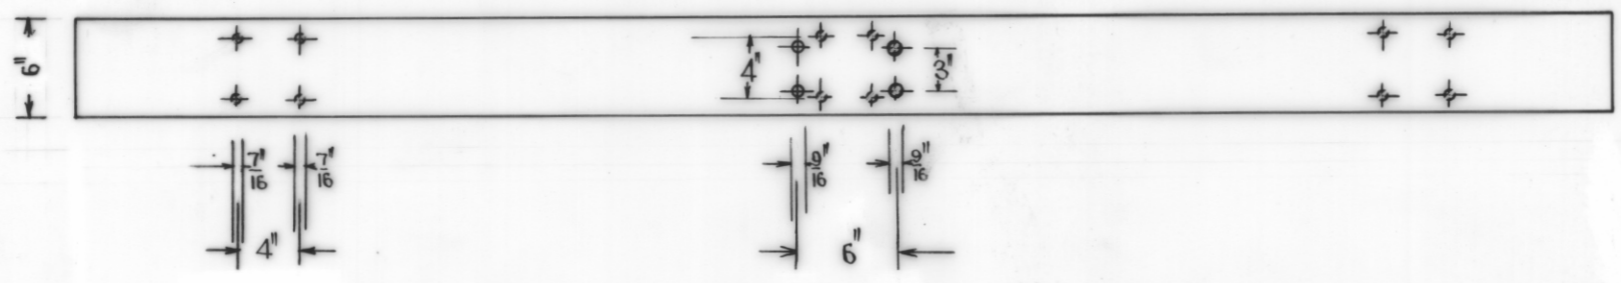

5 cm

R.S.J. 8" x 6" x 80"
2 OFF

GIRDERS & PADS FOR 30 H.D. HEADFRAME

PAD. 6" x 6" x 3/8" M.S.
6 OFF

SCALES ÷ 1" = 1 FT.
1/2 FULL SIZE.