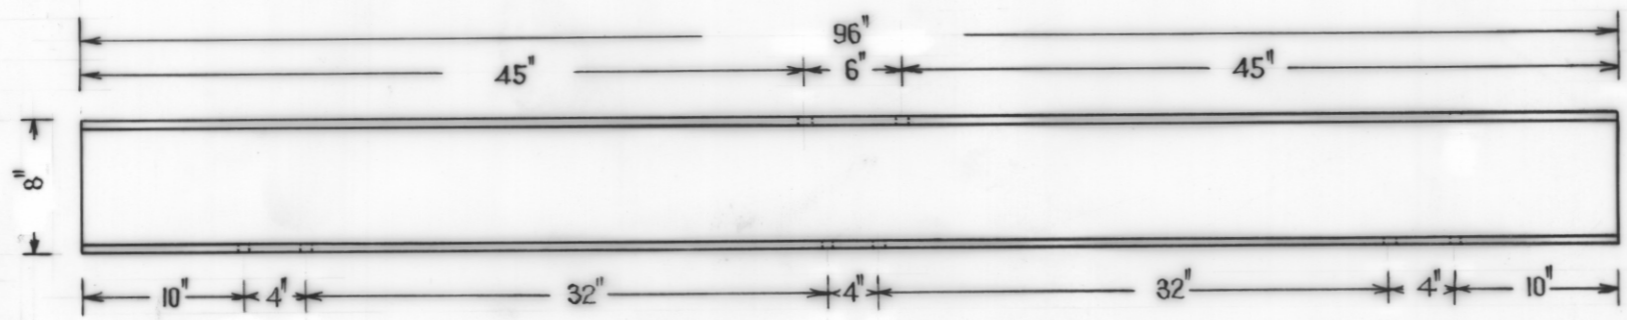

5 cm

R.S.J. 8" x 6" x 80"
2 OFF

GIRDERS & PADS FOR 30 H.D. HEADFRAME

PAD. 6" x 6" x 3/8" M.S.
6 OFF

SCALES ÷ 1" = 1 FT.
1/2 FULL SIZE.