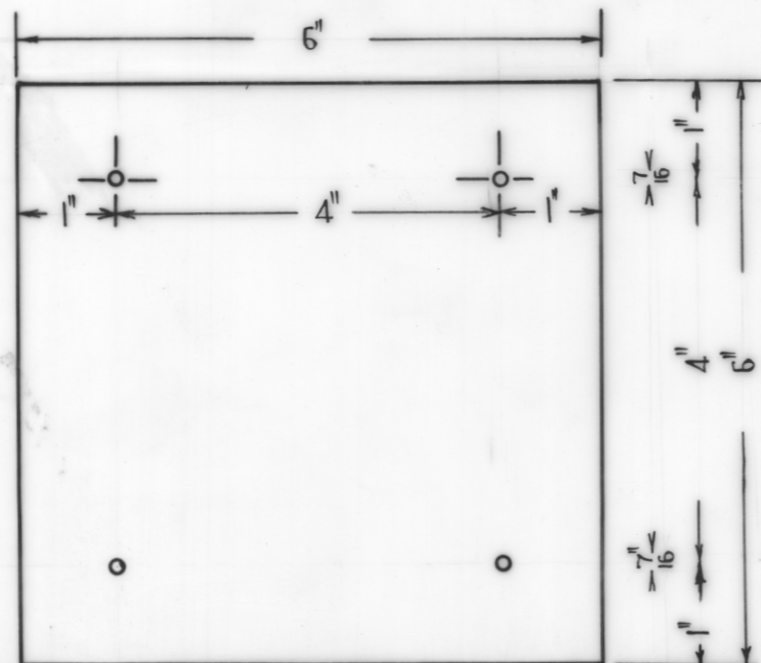

5 cm

R.S.J. 8" x 6" x 80"
2 OFF

GIRDERS & PADS FOR 30 H.D. HEADFRAME

PAD. 6" x 6" x 3/8" M.S.
6 OFF

SCALES ÷ 1" = 1 FT.
1/2 FULL SIZE.