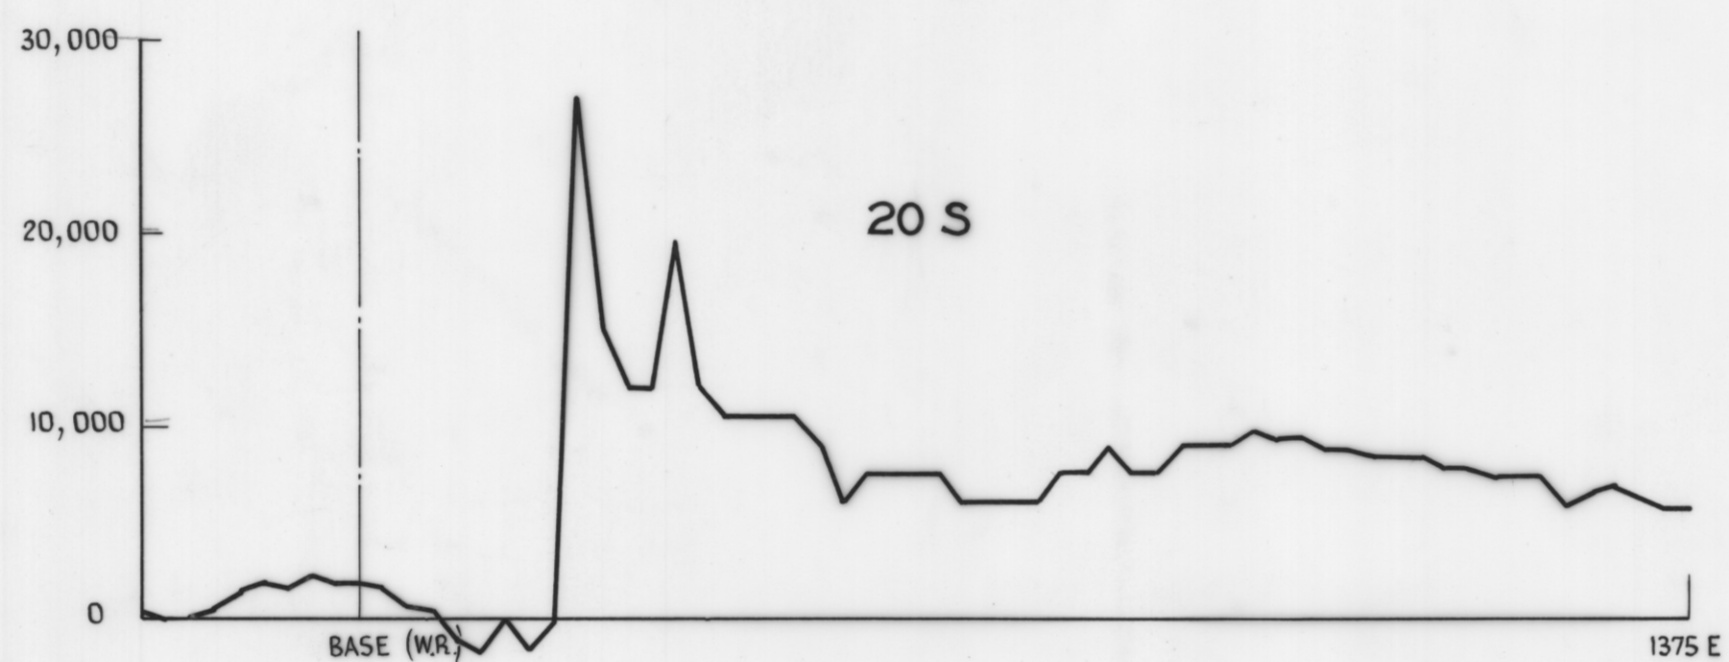

5 cm

MAGNETIC PROFILES ROCKY RIVER AREA

HORIZONTAL SCALE 1 INCH = 200 FEET
VERTICAL SCALE 1 INCH = 10,000 GAMMAS

MAGNETOMETER READINGS :- T.D. HUGHES.
A. J. NOLDART.