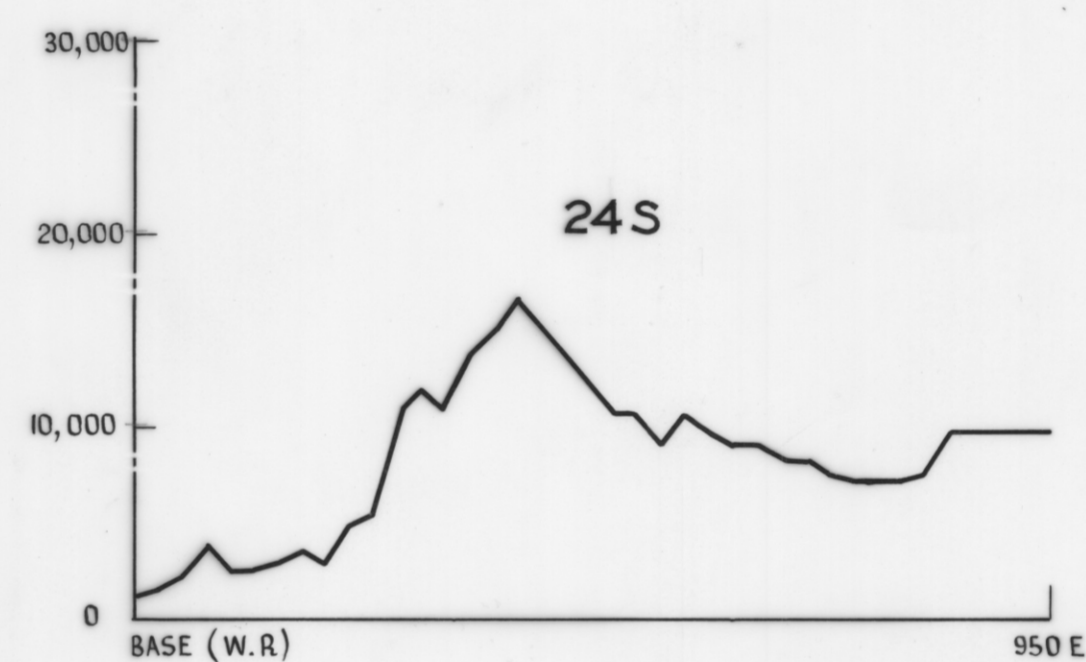

5 cm

MAGNETIC PROFILES ROCKY RIVER AREA

HORIZONTAL SCALE 1 INCH = 200 FEET
VERTICAL SCALE 1 INCH = 10,000 GAMMAS

MAGNETOMETER READINGS :- T.D. HUGHES.
A. J. NOLDART.