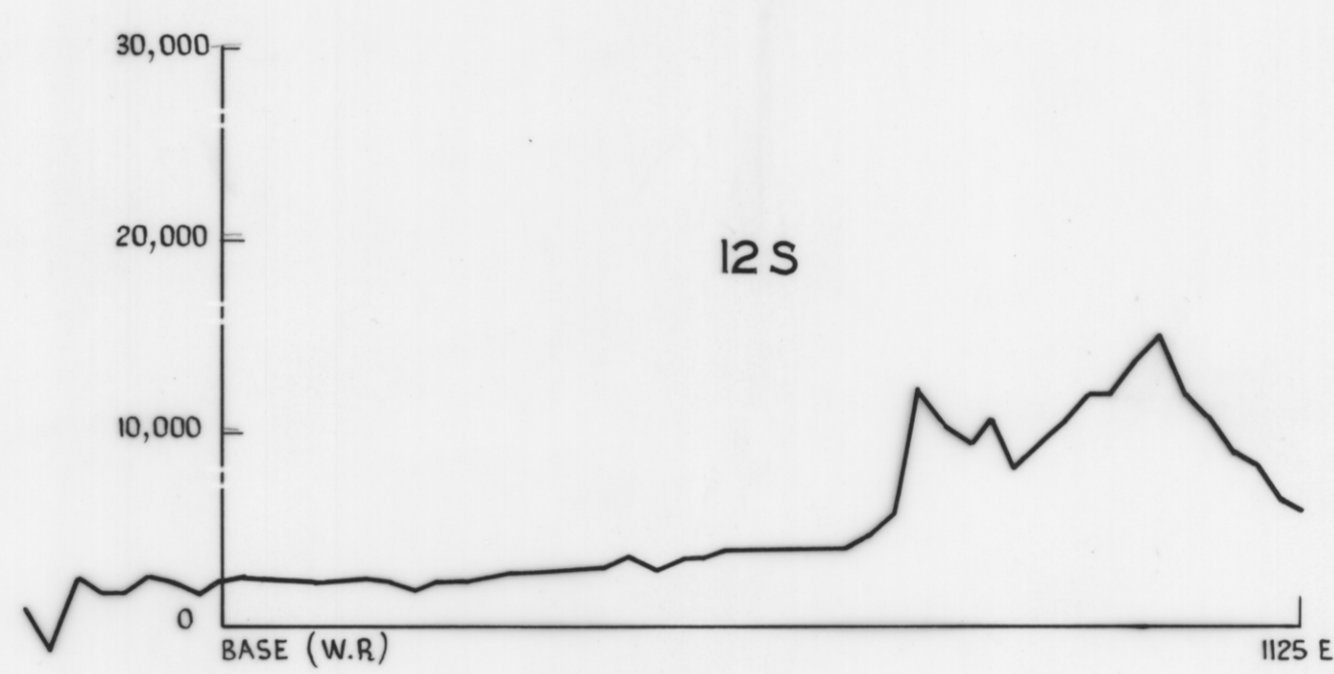

5 cm

MAGNETIC PROFILES ROCKY RIVER AREA

HORIZONTAL SCALE 1 INCH = 200 FEET
VERTICAL SCALE 1 INCH = 10,000 GAMMAS

MAGNETOMETER READINGS :- T.D. HUGHES.
A. J. NOLDART.