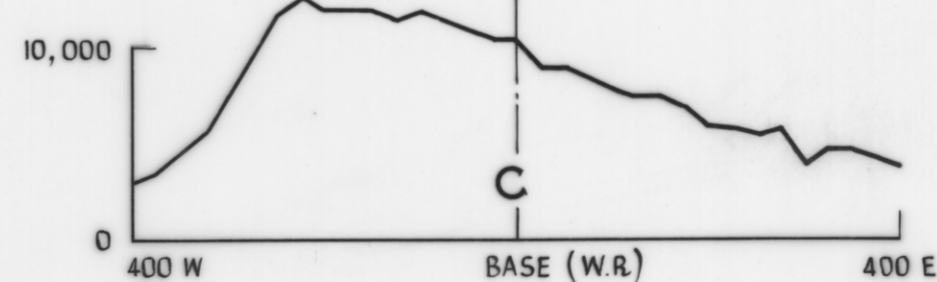

5 cm

MAGNETIC PROFILES ROCKY RIVER AREA

HORIZONTAL SCALE 1 INCH = 200 FEET
VERTICAL SCALE 1 INCH = 10,000 GAMMAS

MAGNETOMETER READINGS :- T.D. HUGHES.
A. J. NOLDART.