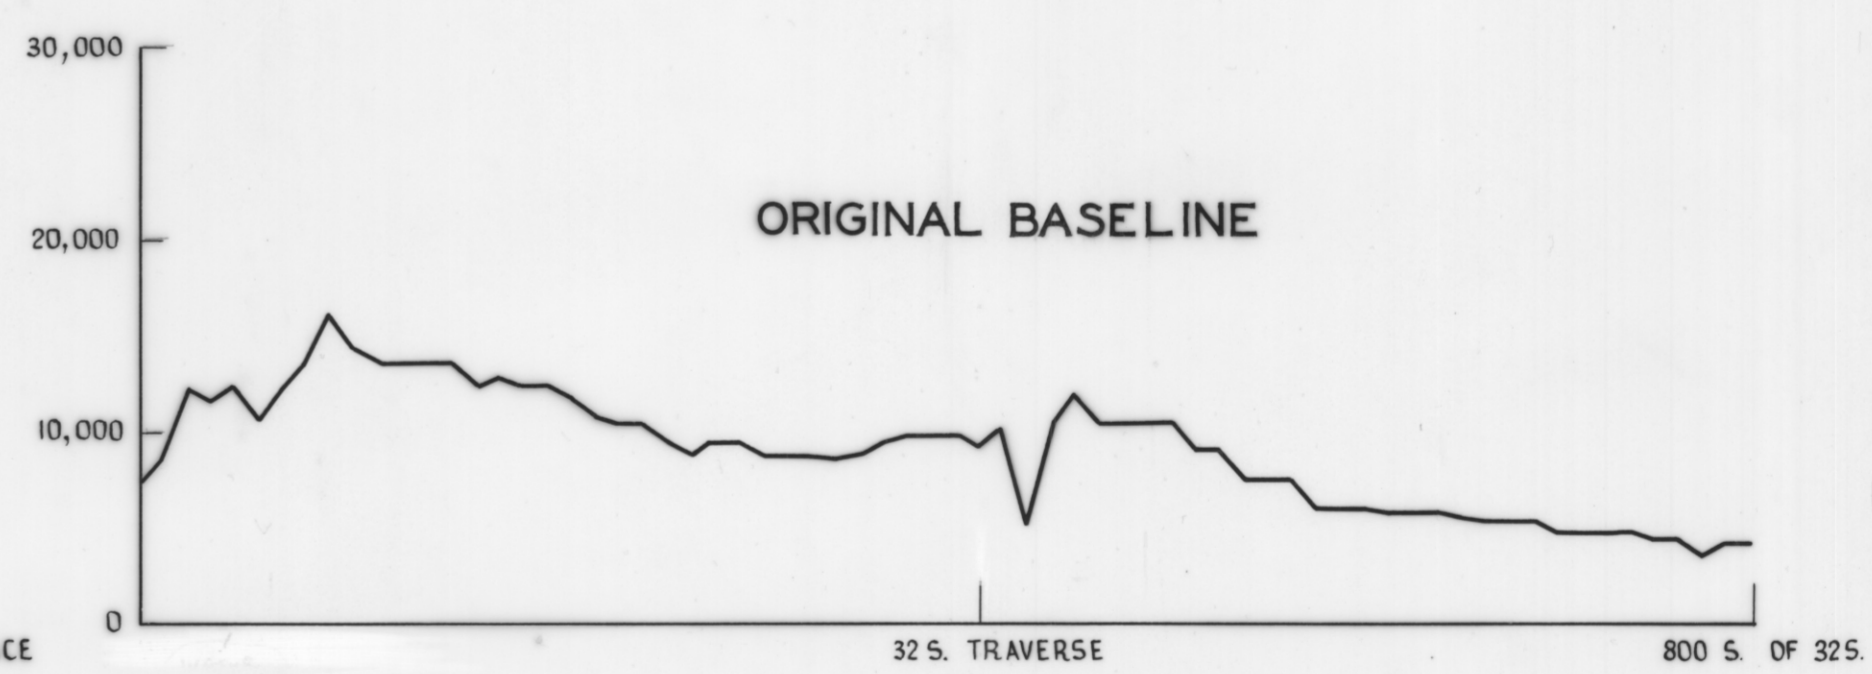

5 cm

MAGNETIC PROFILES ROCKY RIVER AREA

HORIZONTAL SCALE 1 INCH = 200 FEET
VERTICAL SCALE 1 INCH = 10,000 GAMMAS

MAGNETOMETER READINGS :- T.D. HUGHES.
A. J. NOLDART.