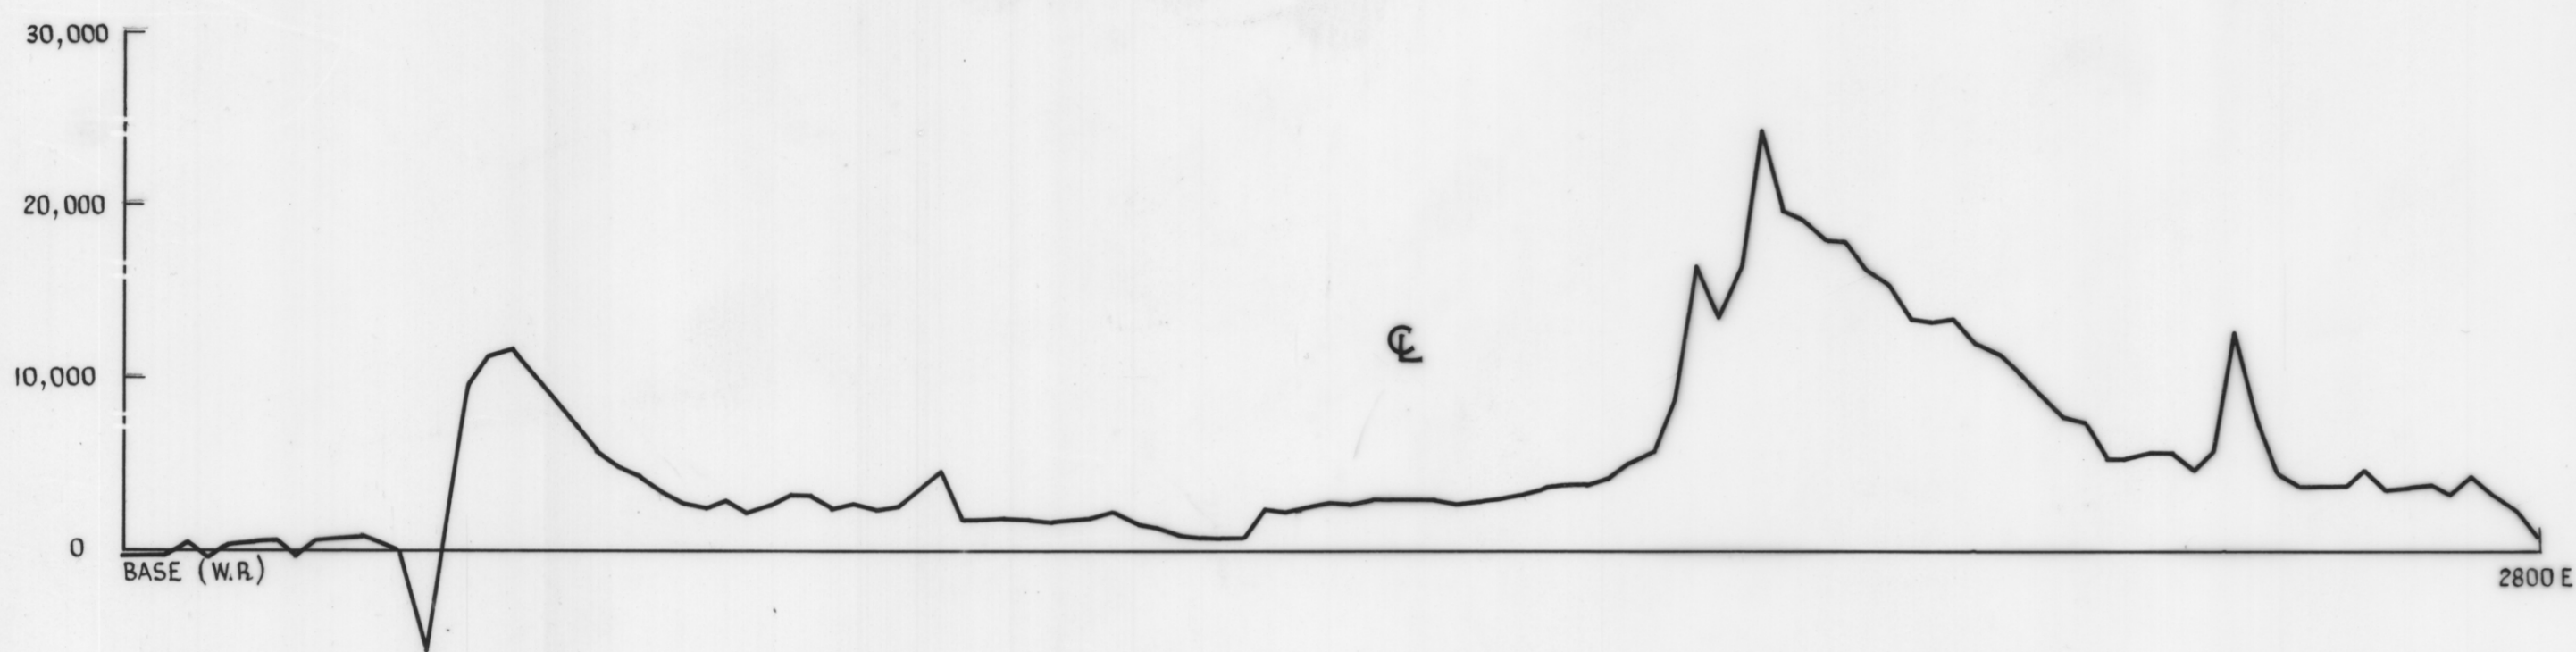

5 cm

MAGNETIC PROFILES ROCKY RIVER AREA

HORIZONTAL SCALE 1 INCH = 200 FEET
VERTICAL SCALE 1 INCH = 10,000 GAMMAS

MAGNETOMETER READINGS :- T.D. HUGHES.
A. J. NOLDART.