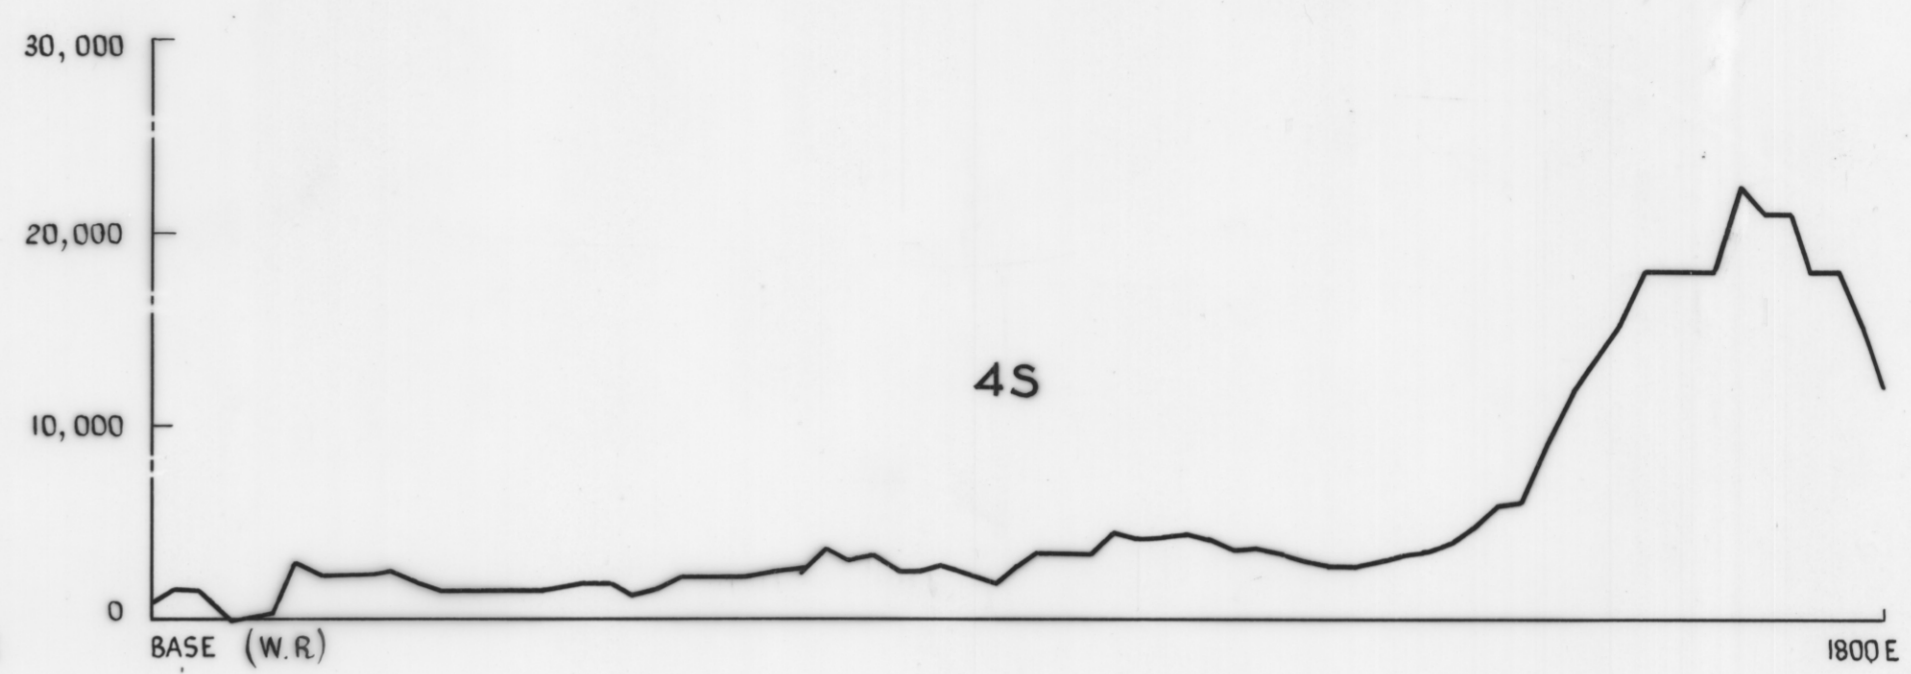

5 cm

MAGNETIC PROFILES ROCKY RIVER AREA

HORIZONTAL SCALE 1 INCH = 200 FEET
VERTICAL SCALE 1 INCH = 10,000 GAMMAS

MAGNETOMETER READINGS :- T.D. HUGHES.
A. J. NOLDART.