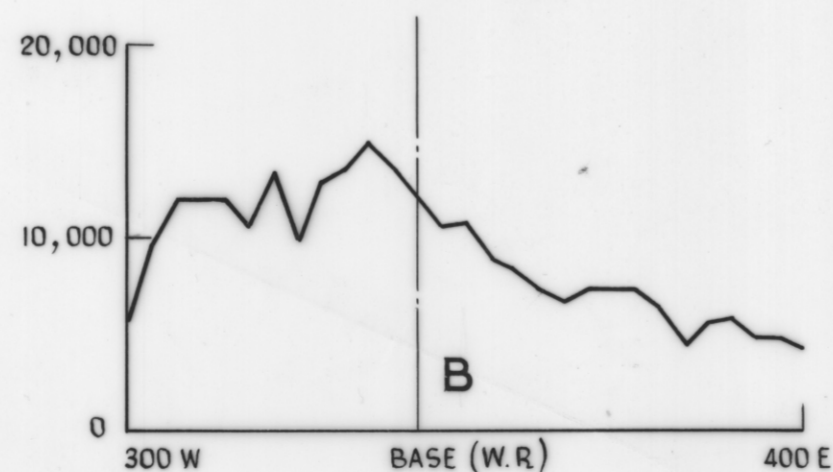

5 cm

MAGNETIC PROFILES ROCKY RIVER AREA

HORIZONTAL SCALE 1 INCH = 200 FEET
VERTICAL SCALE 1 INCH = 10,000 GAMMAS

MAGNETOMETER READINGS :- T.D. HUGHES.
A. J. NOLDART.