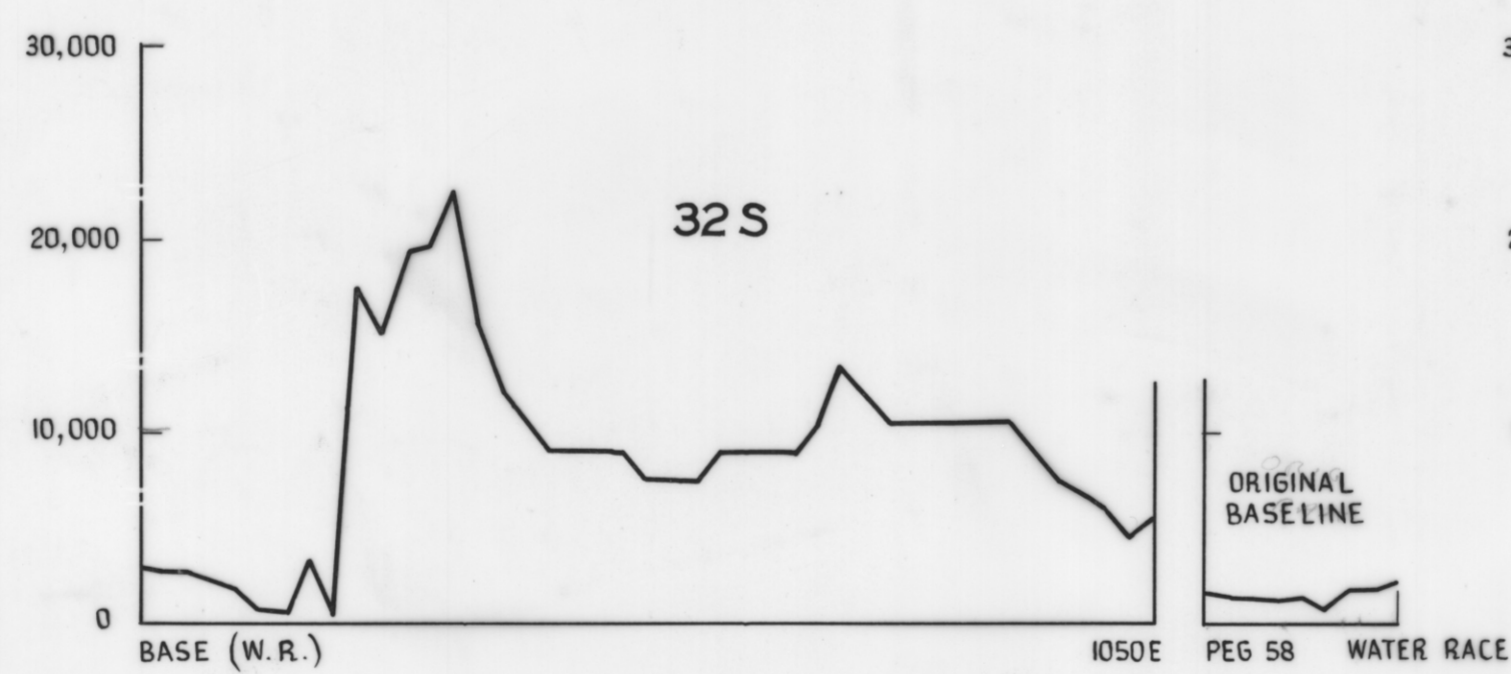

5 cm

MAGNETIC PROFILES ROCKY RIVER AREA

HORIZONTAL SCALE 1 INCH = 200 FEET
VERTICAL SCALE 1 INCH = 10,000 GAMMAS

MAGNETOMETER READINGS :- T.D. HUGHES.
A. J. NOLDART.