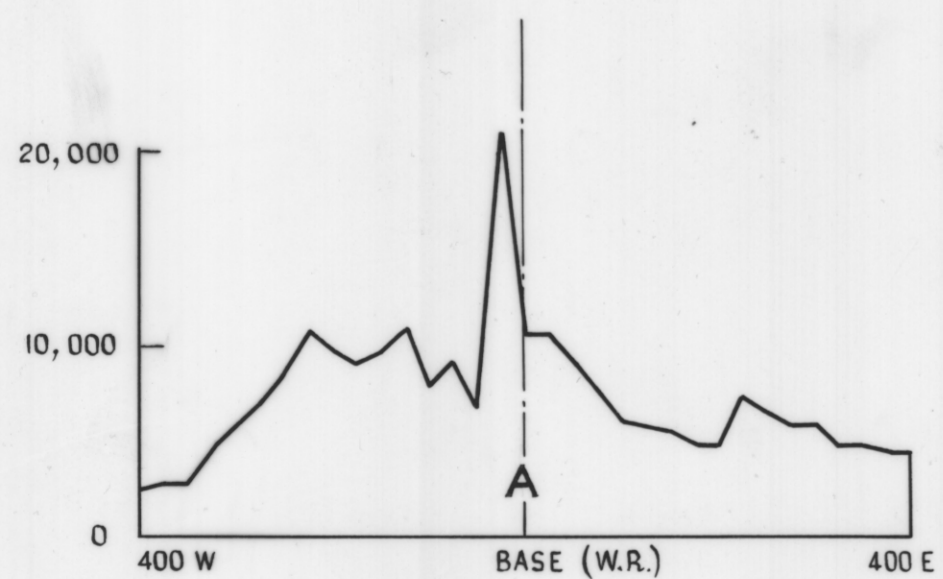

5 cm

MAGNETIC PROFILES ROCKY RIVER AREA

HORIZONTAL SCALE 1 INCH = 200 FEET
VERTICAL SCALE 1 INCH = 10,000 GAMMAS

MAGNETOMETER READINGS :- T.D. HUGHES.
A. J. NOLDART.