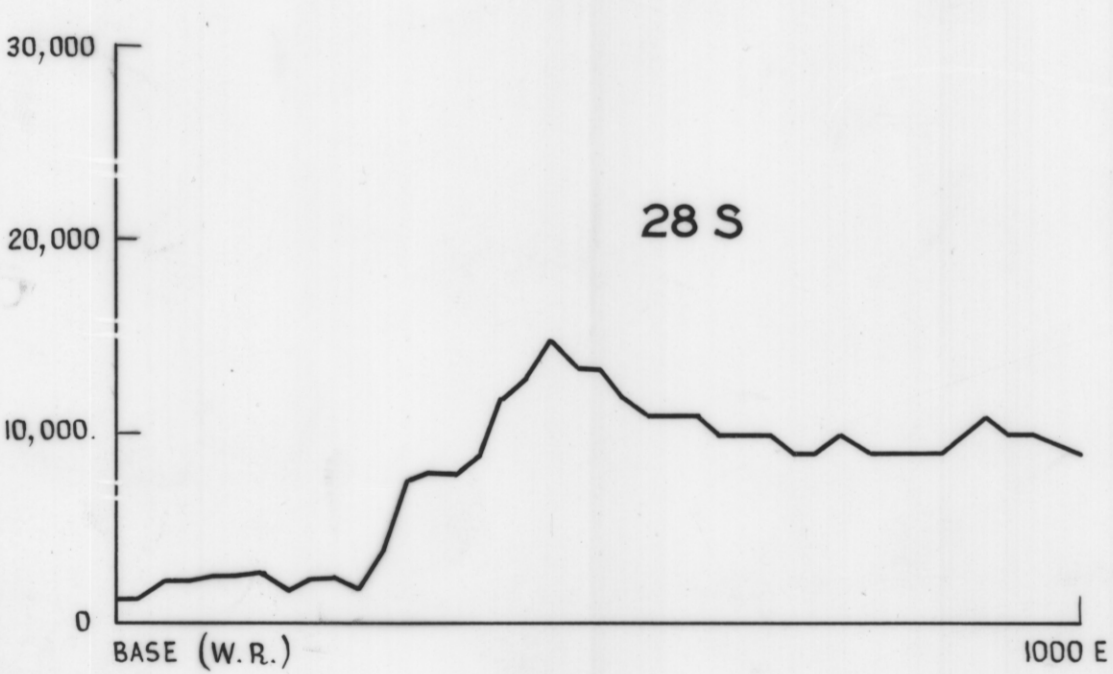

5 cm

MAGNETIC PROFILES ROCKY RIVER AREA

HORIZONTAL SCALE 1 INCH = 200 FEET
VERTICAL SCALE 1 INCH = 10,000 GAMMAS

MAGNETOMETER READINGS :- T.D. HUGHES.
A. J. NOLDART.