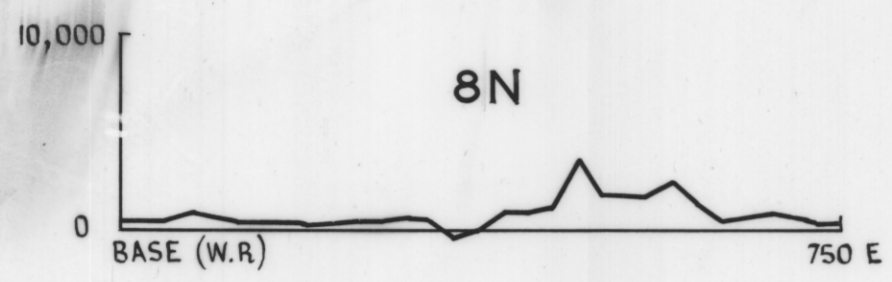

5 cm

MAGNETIC PROFILES ROCKY RIVER AREA

HORIZONTAL SCALE 1 INCH = 200 FEET
VERTICAL SCALE 1 INCH = 10,000 GAMMAS

MAGNETOMETER READINGS :- T.D. HUGHES.
A. J. NOLDART.