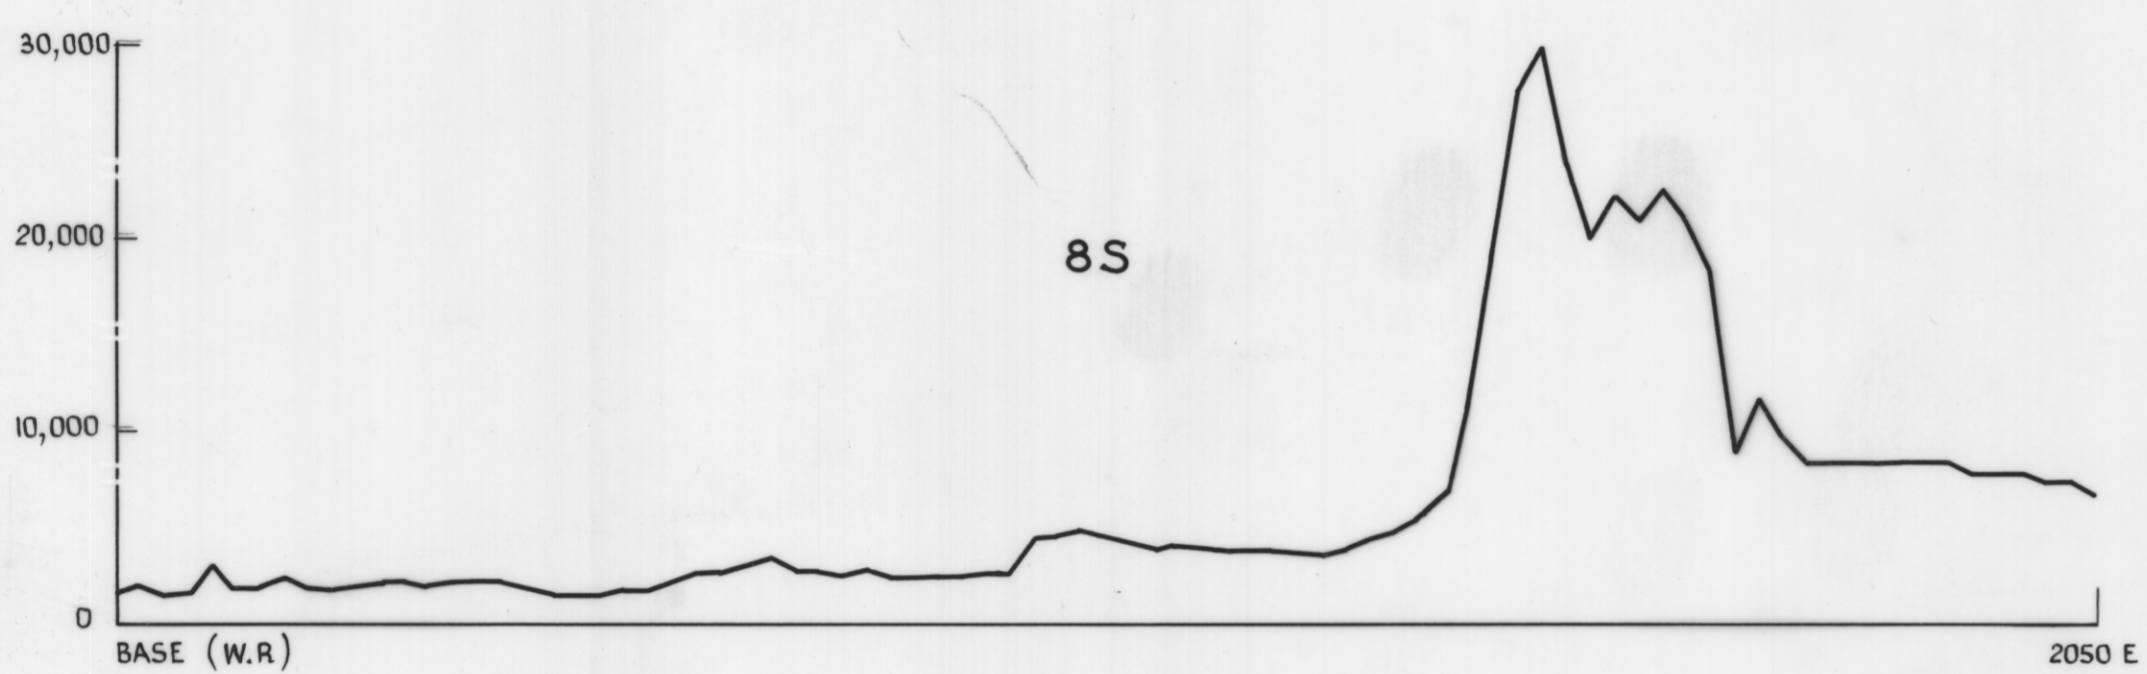

5 cm

MAGNETIC PROFILES ROCKY RIVER AREA

HORIZONTAL SCALE 1 INCH = 200 FEET
VERTICAL SCALE 1 INCH = 10,000 GAMMAS

MAGNETOMETER READINGS :- T.D. HUGHES.
A. J. NOLDART.