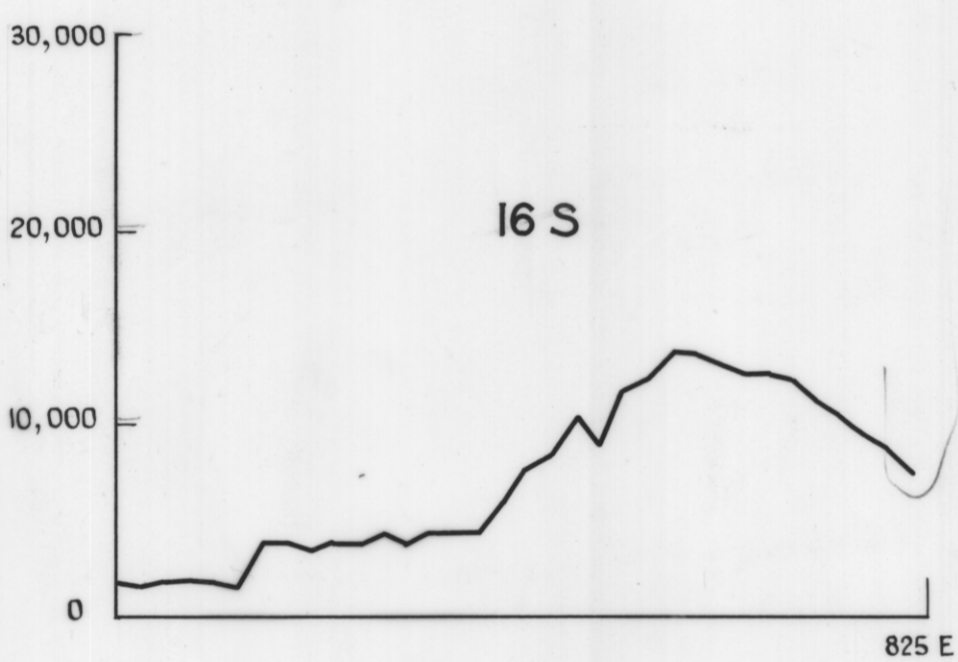

5 cm

MAGNETIC PROFILES ROCKY RIVER AREA

HORIZONTAL SCALE 1 INCH = 200 FEET
VERTICAL SCALE 1 INCH = 10,000 GAMMAS

MAGNETOMETER READINGS :- T.D. HUGHES.
A. J. NOLDART.