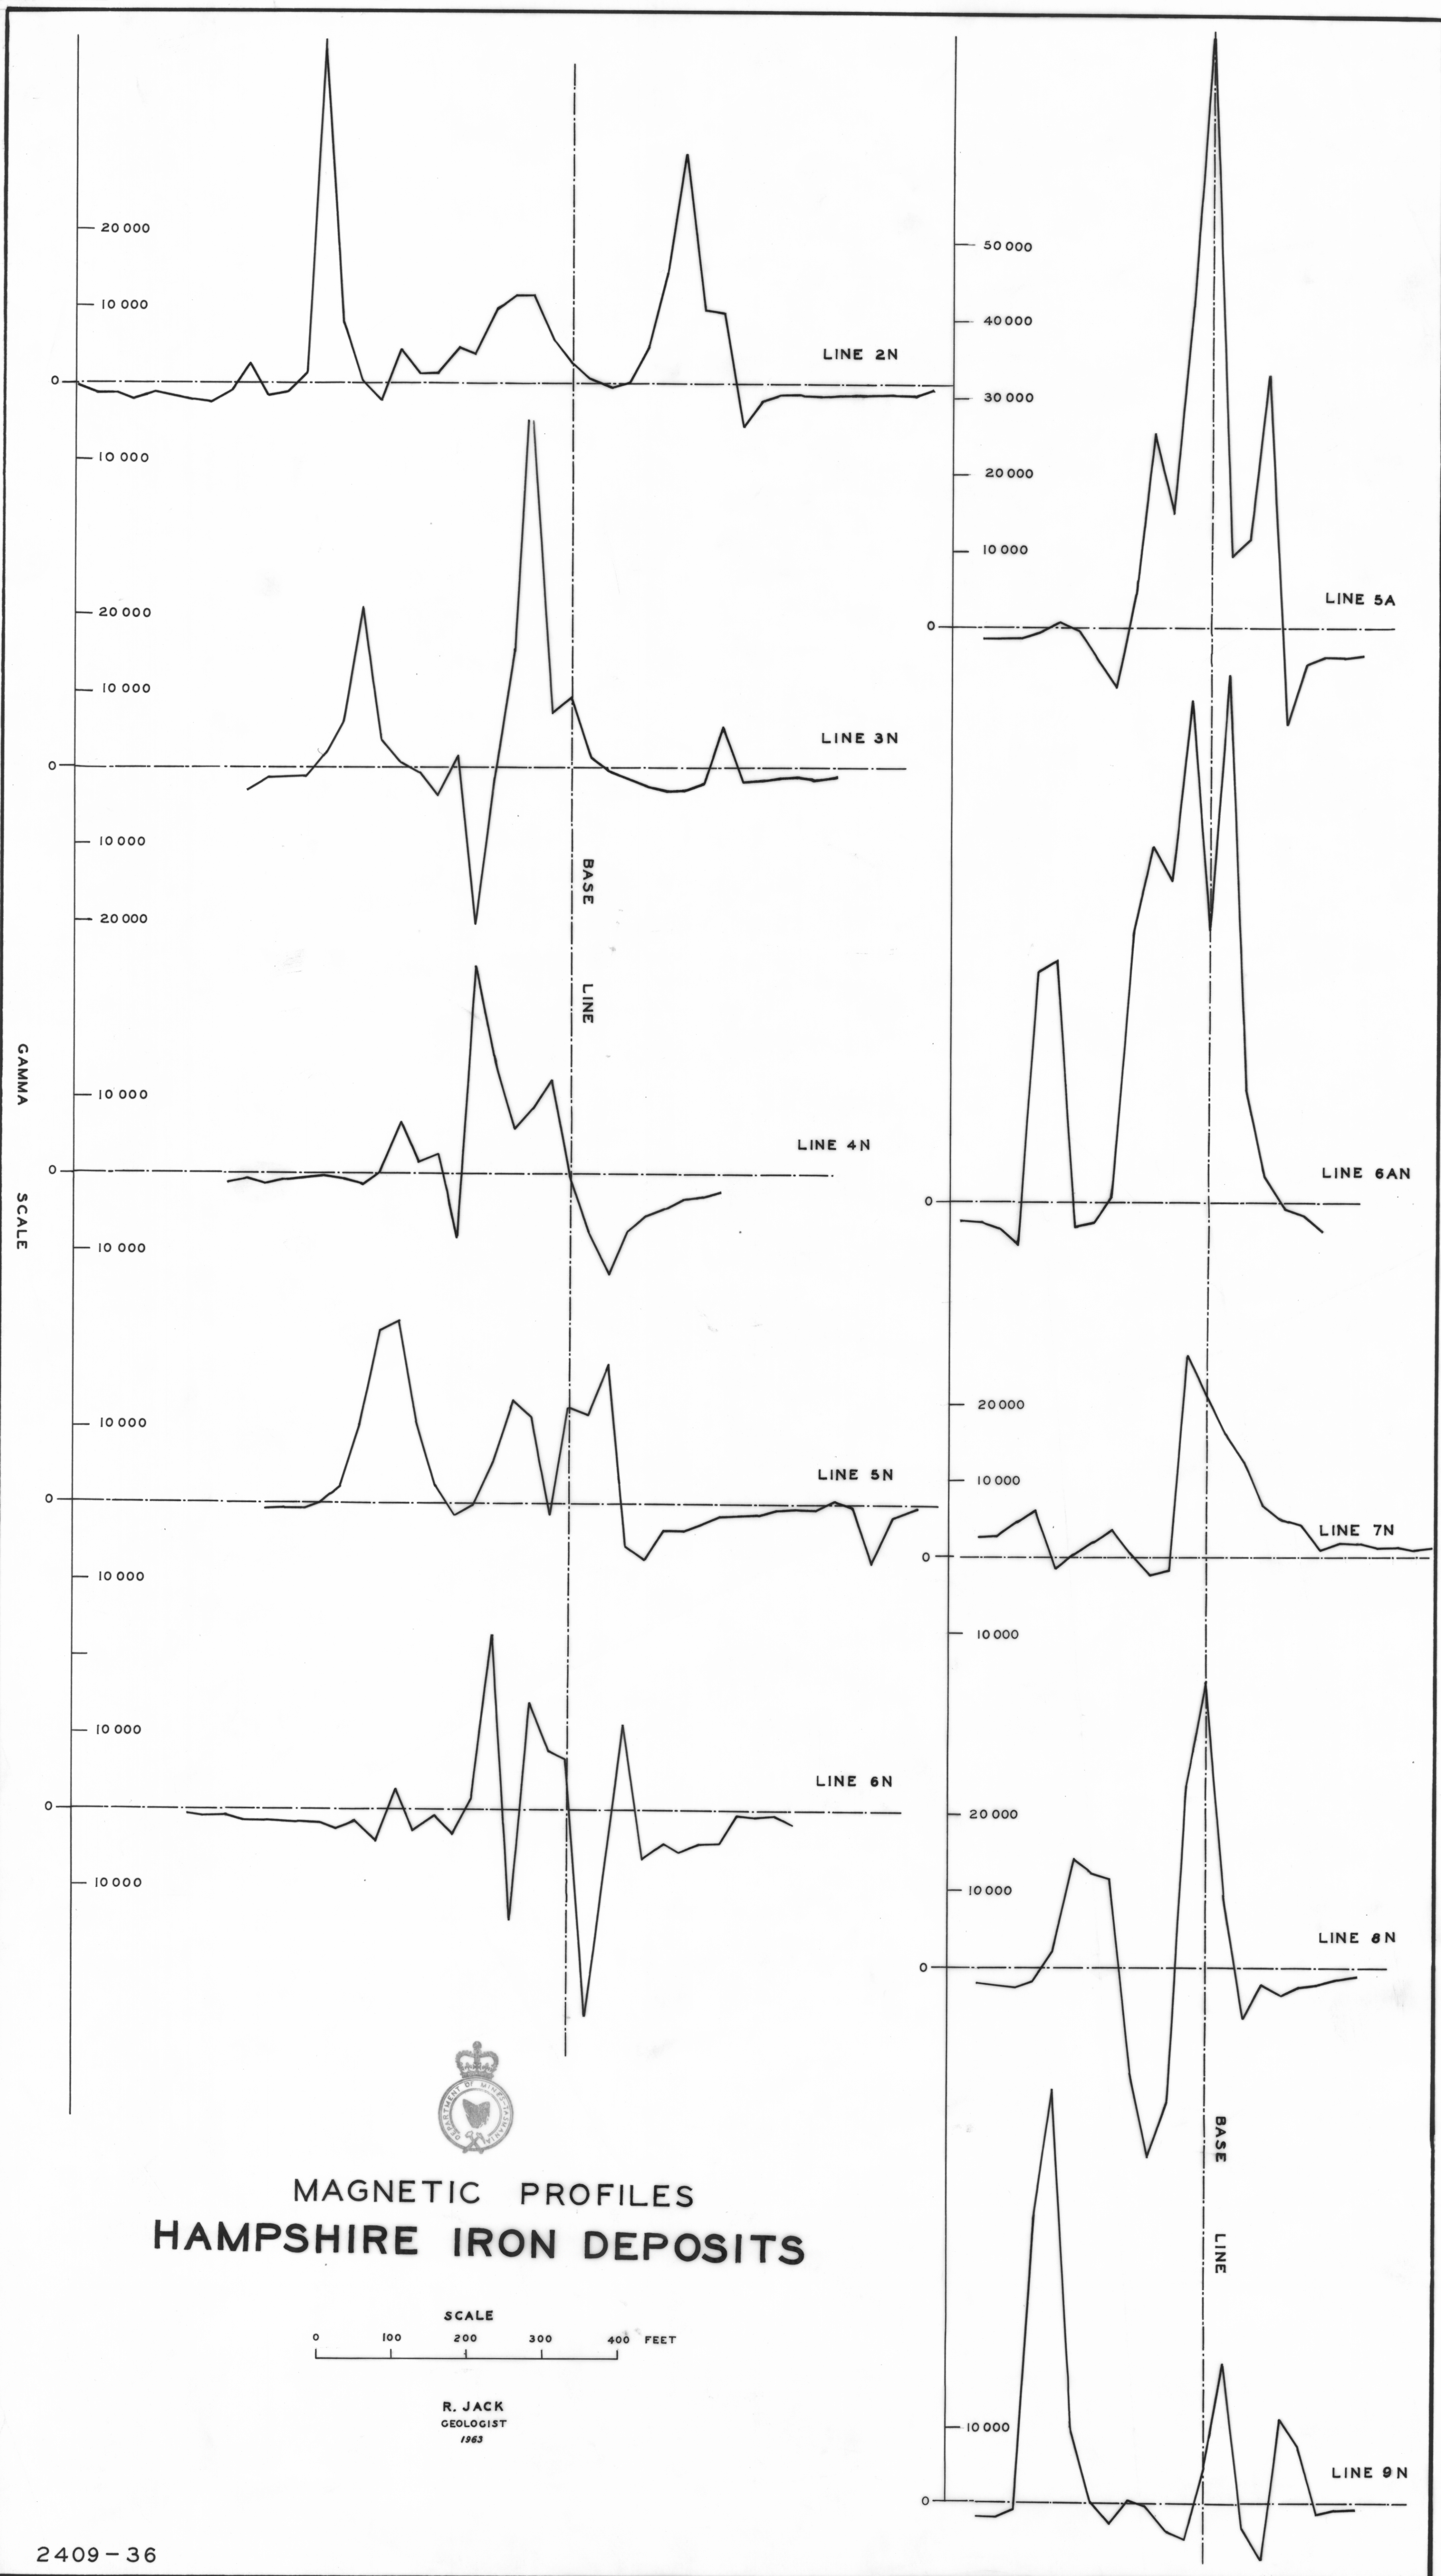

445

5 cm

MAGNETIC PROFILES
 HAMPSHIRE IRON DEPOSITS

SCALE
 0 100 200 300 400 FEET

R. JACK
 GEOLOGIST
 1963