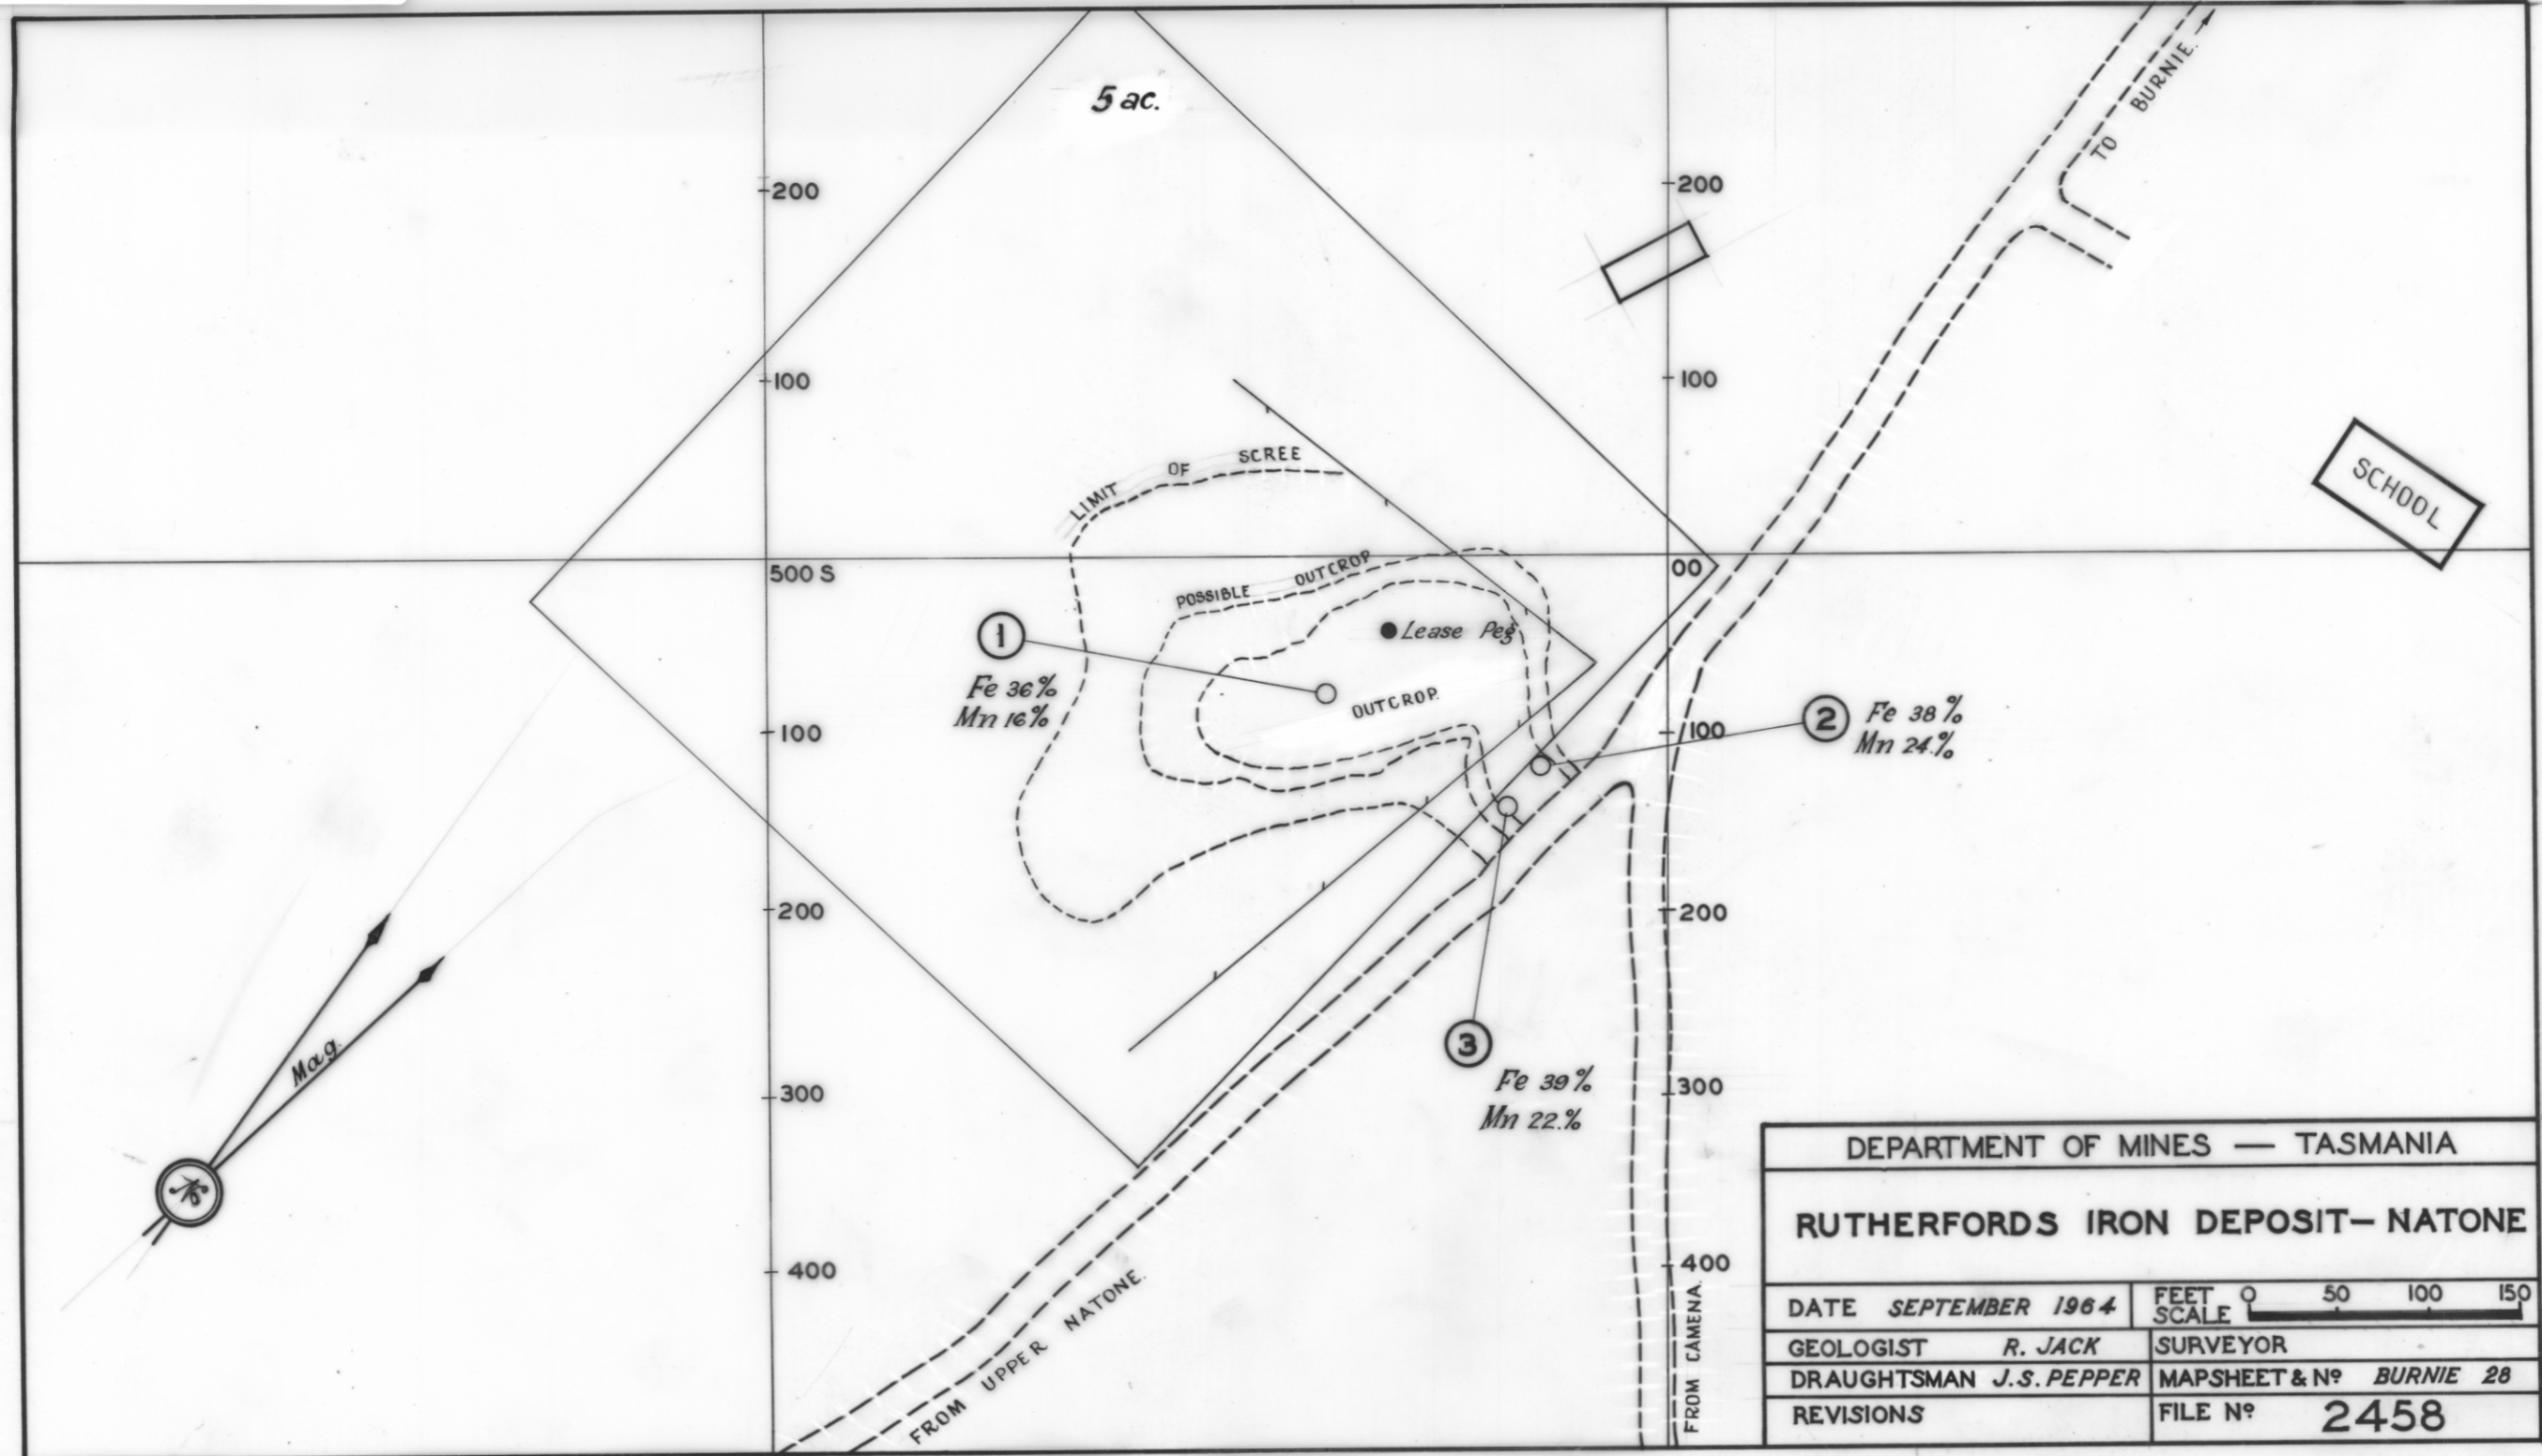

2458

498

DEPARTMENT OF MINES — TASMANIA	
RUTHERFORDS IRON DEPOSIT—NATONE	
DATE SEPTEMBER 1964	FEET SCALE 0 50 100 150
GEOLOGIST R. JACK	SURVEYOR
DRAUGHTSMAN J.S. PEPPER	MAPSHEET & N° BURNIE 28
REVISIONS	FILE N° 2458