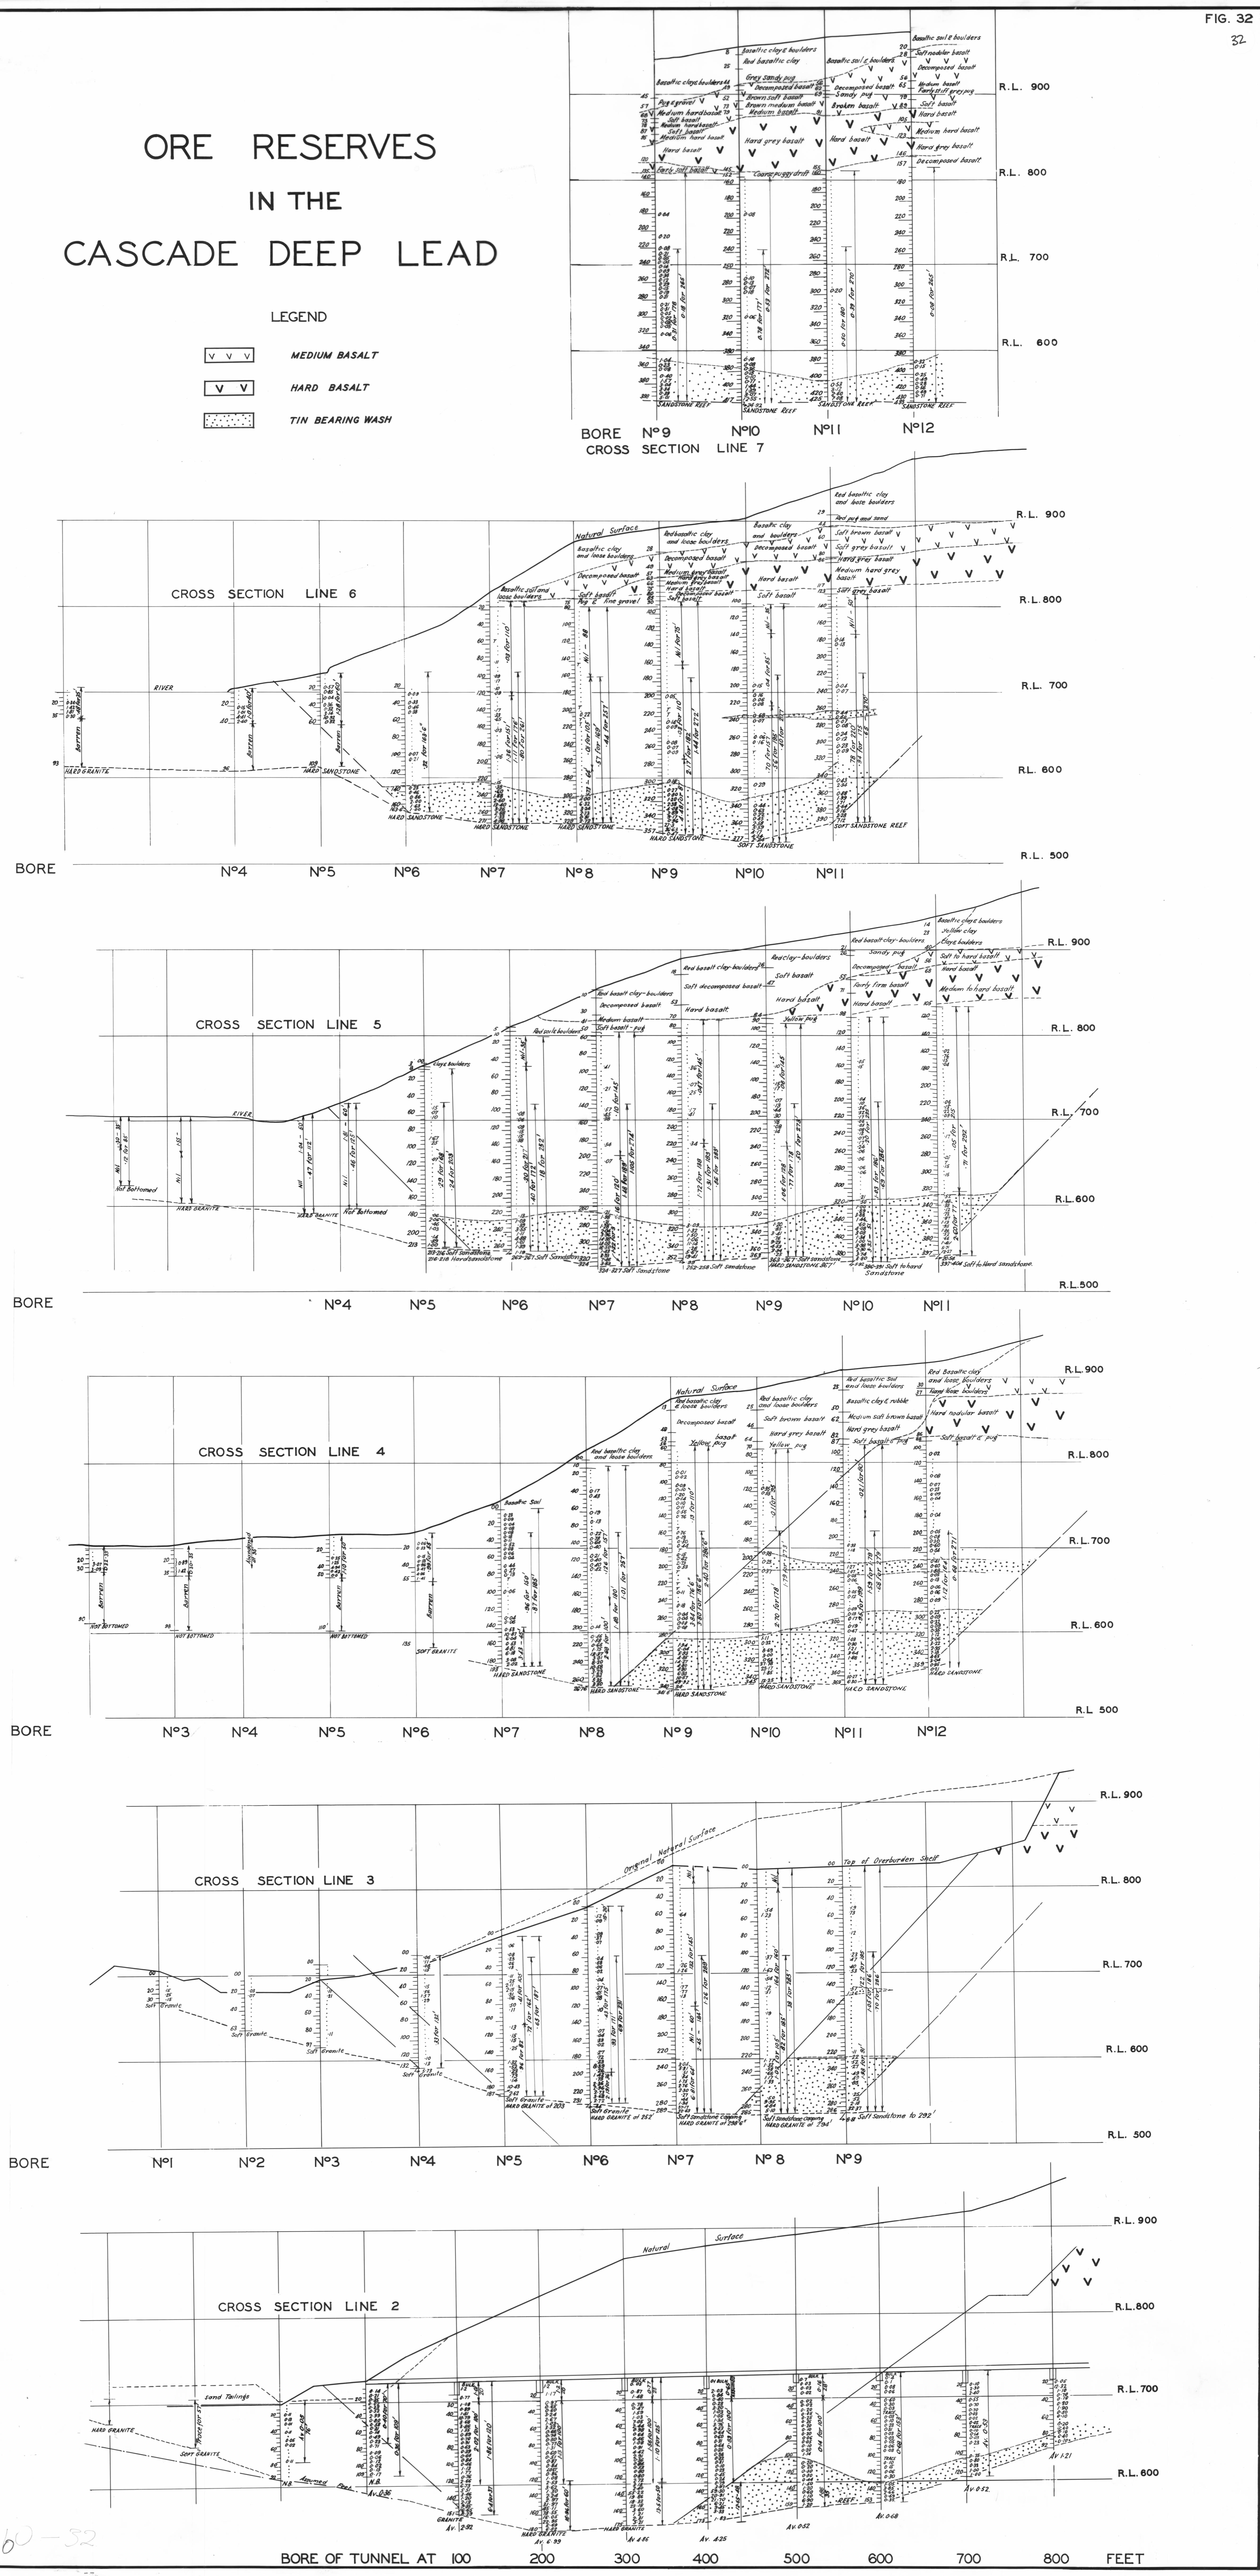

ORE RESERVES IN THE CASCADE DEEP LEAD

LEGEND

- V V V MEDIUM BASALT
- V V HARD BASALT
- TIN BEARING WASH

2510-32
2510