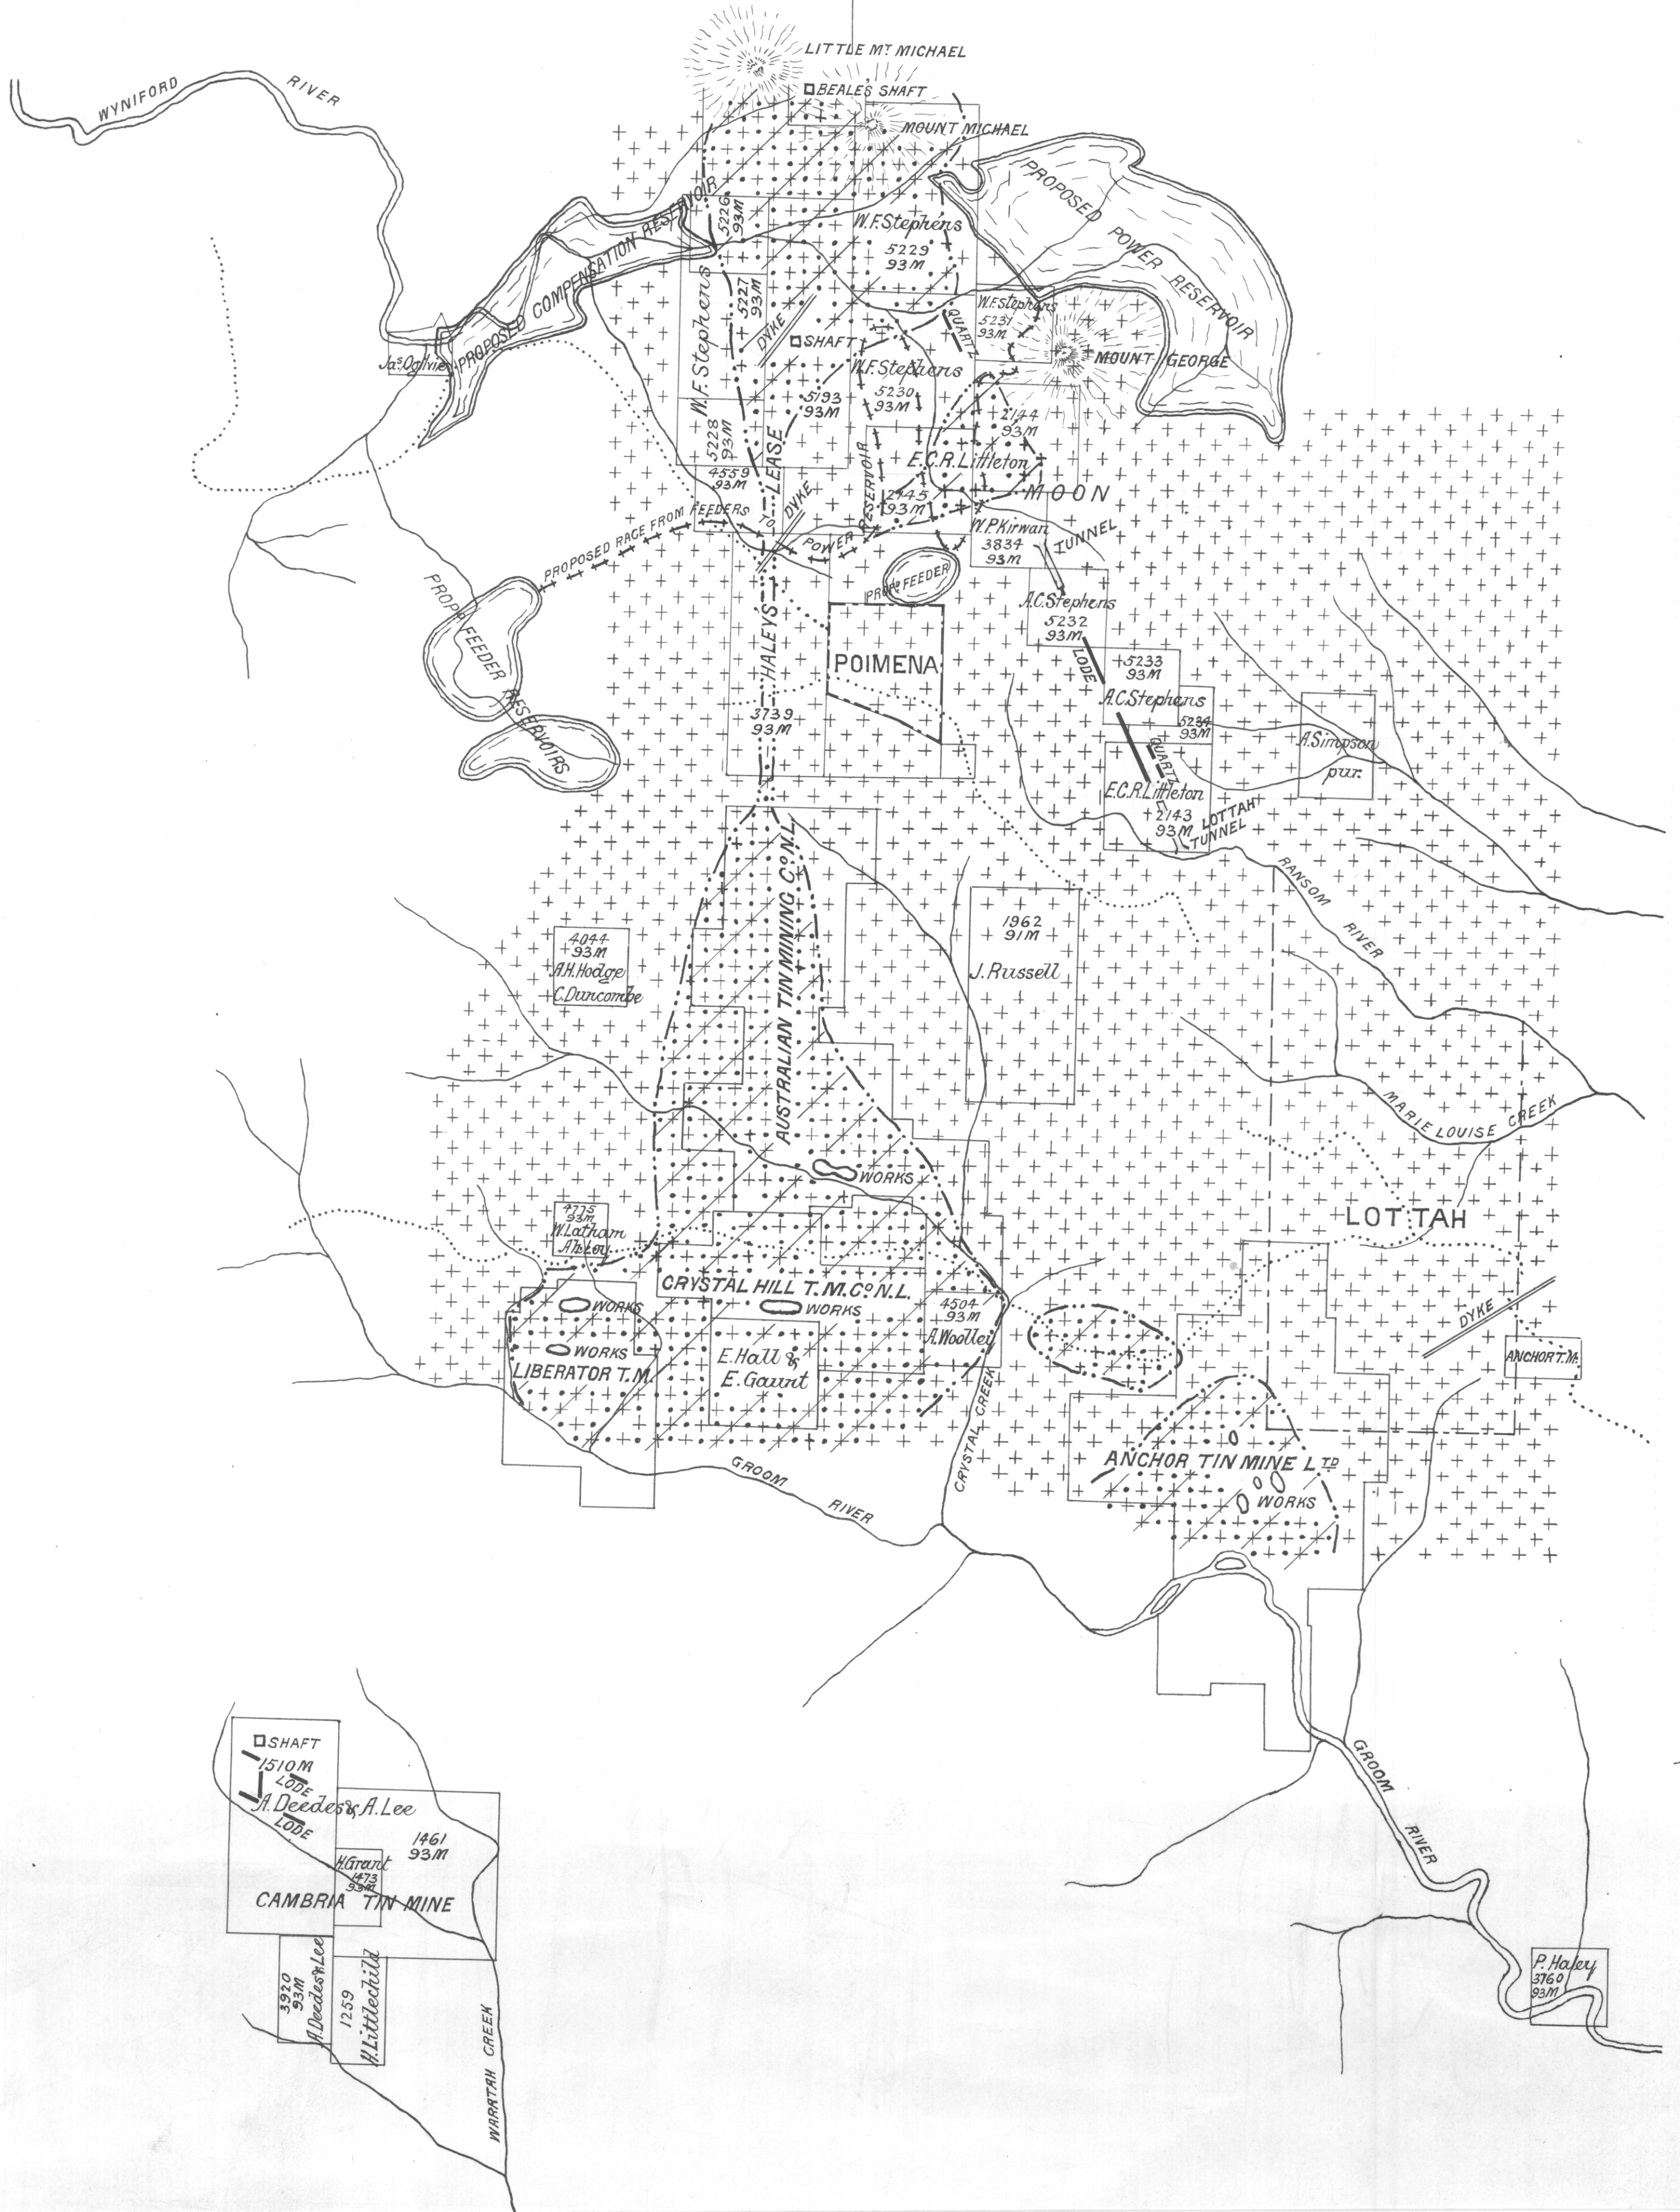

Reduce as little as possible

MAP OF TIN COUNTRY ON BLUE-TIER

Scale 20 10 0 10 20 30 40 50 60 Chains

Granite

Tin granite formation

A.S.G.

W. H. Twelvetrees
Government Geologist
7 Dec. 1901

97

28A

5 cm

28A/33