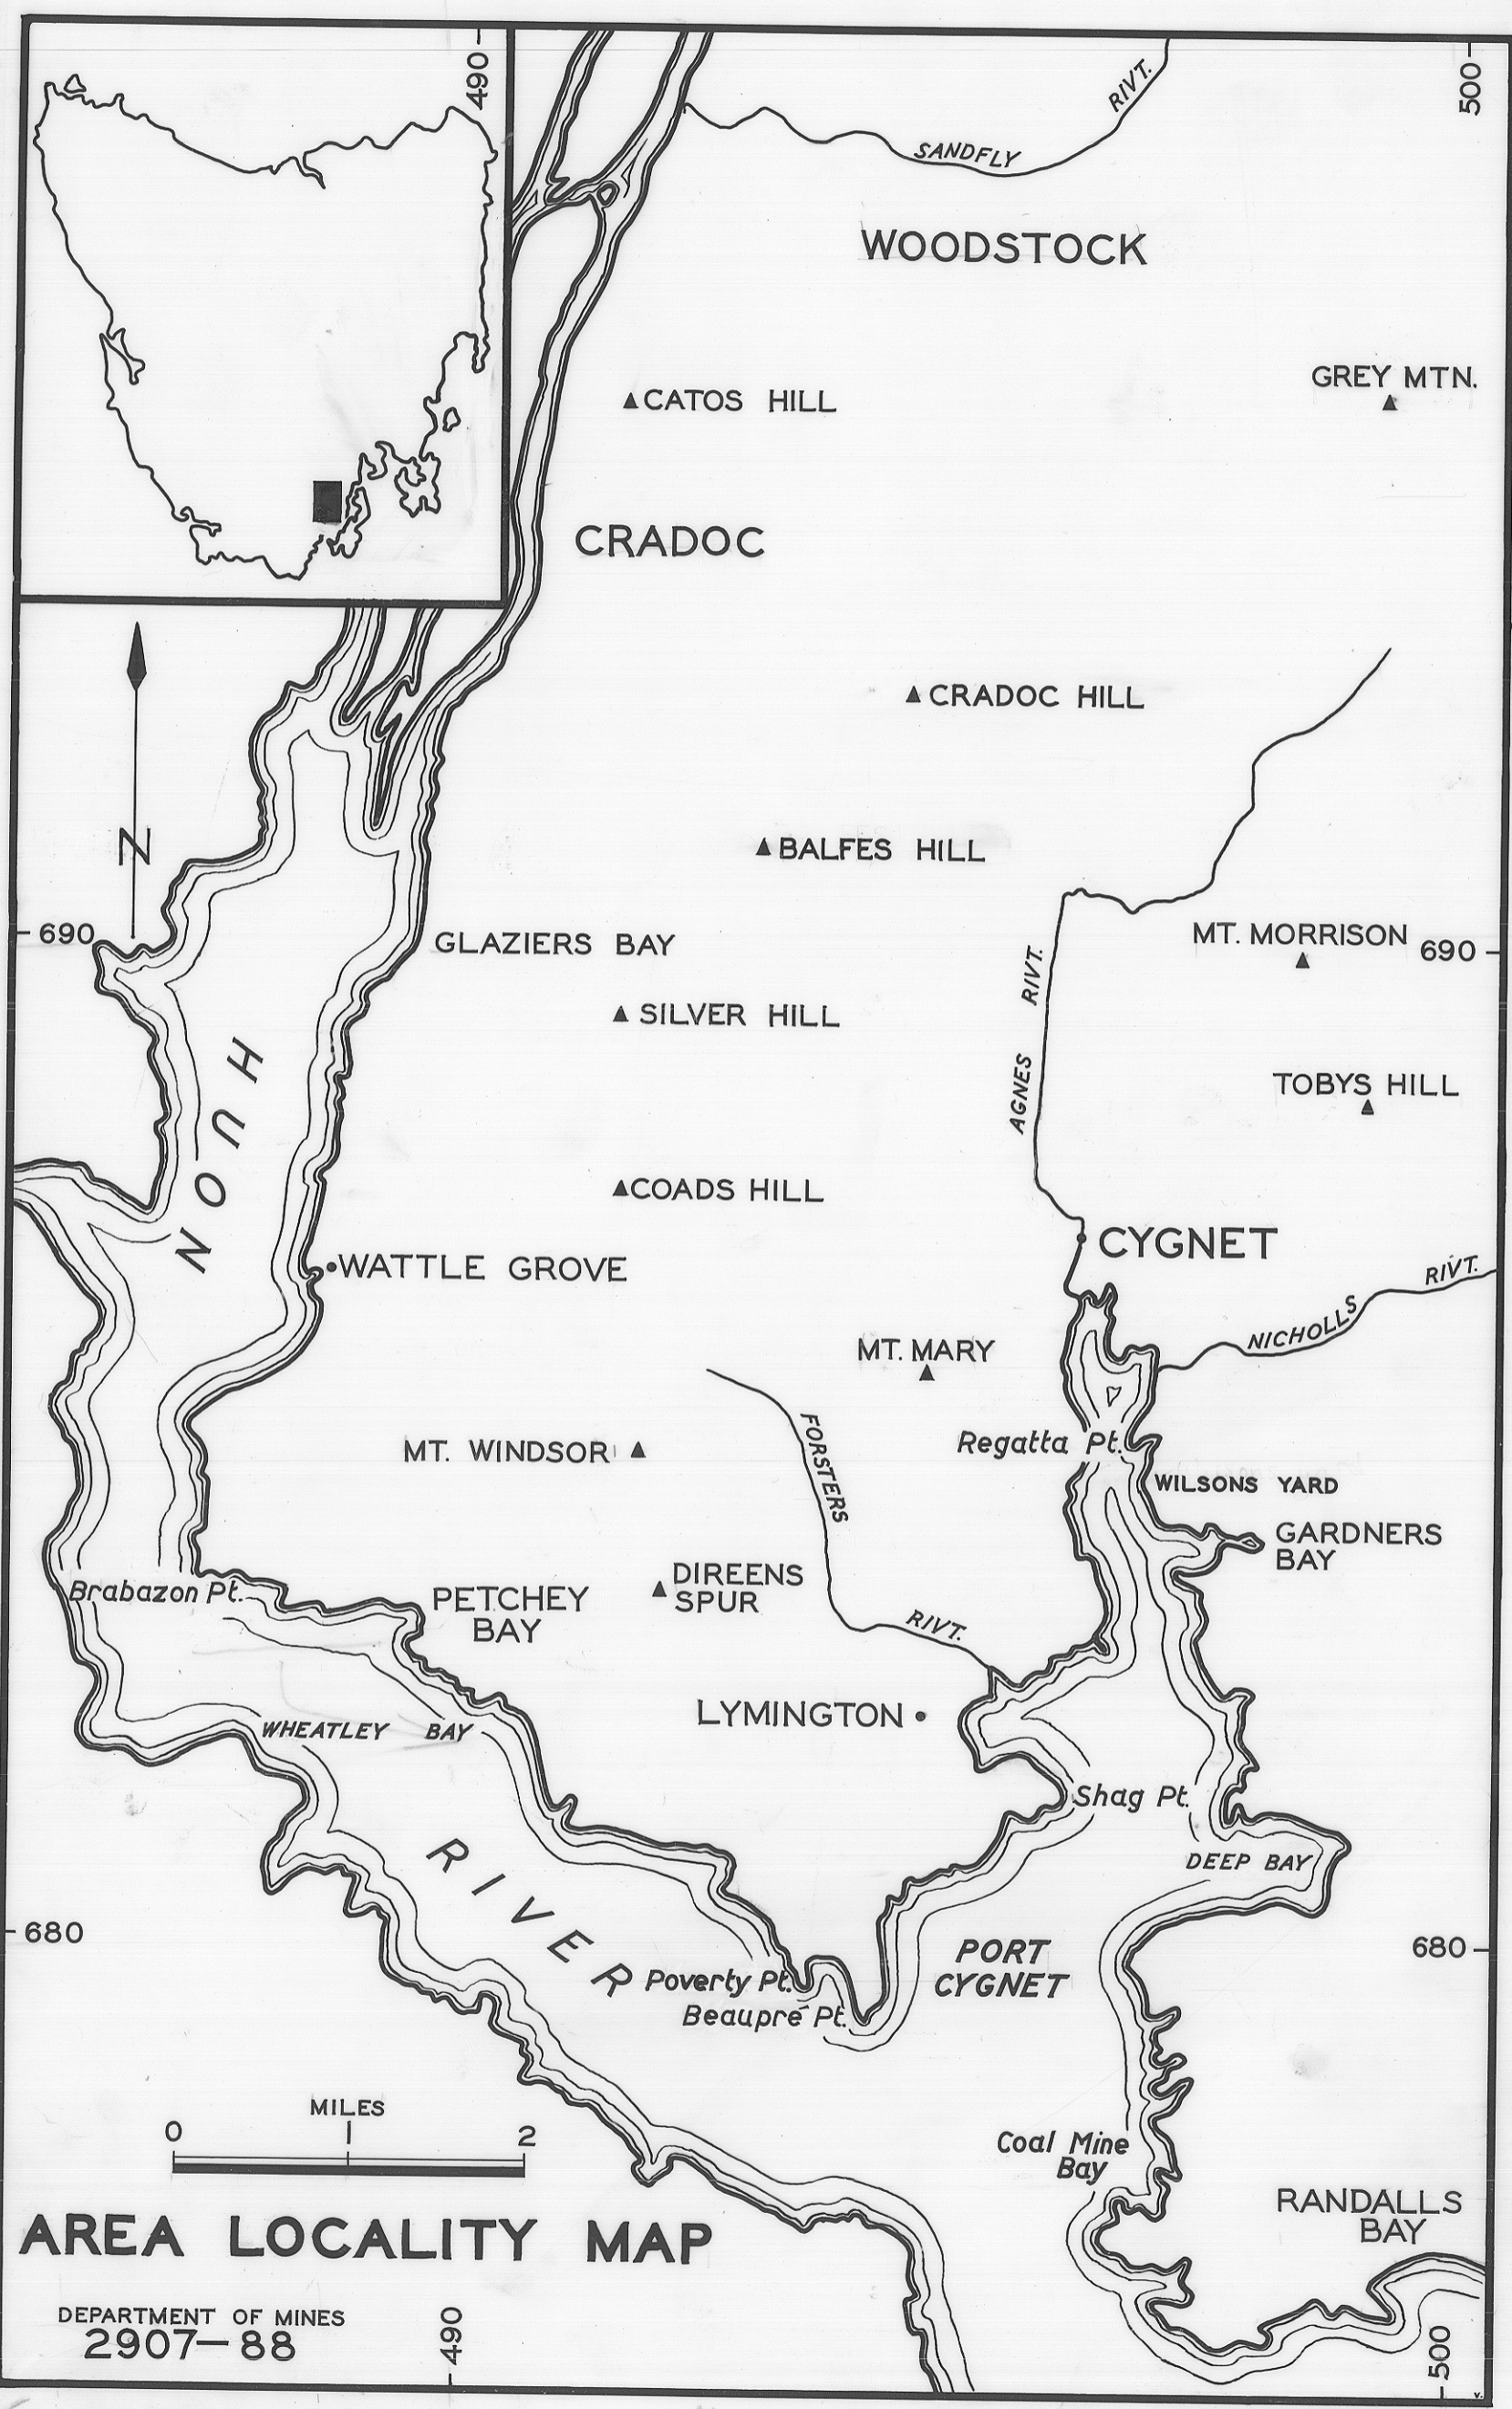

2907

744

AREA LOCALITY MAP

DEPARTMENT OF MINES
2907-88

690

680

490

490

500

680

500

Handwritten notes at the bottom of the map.