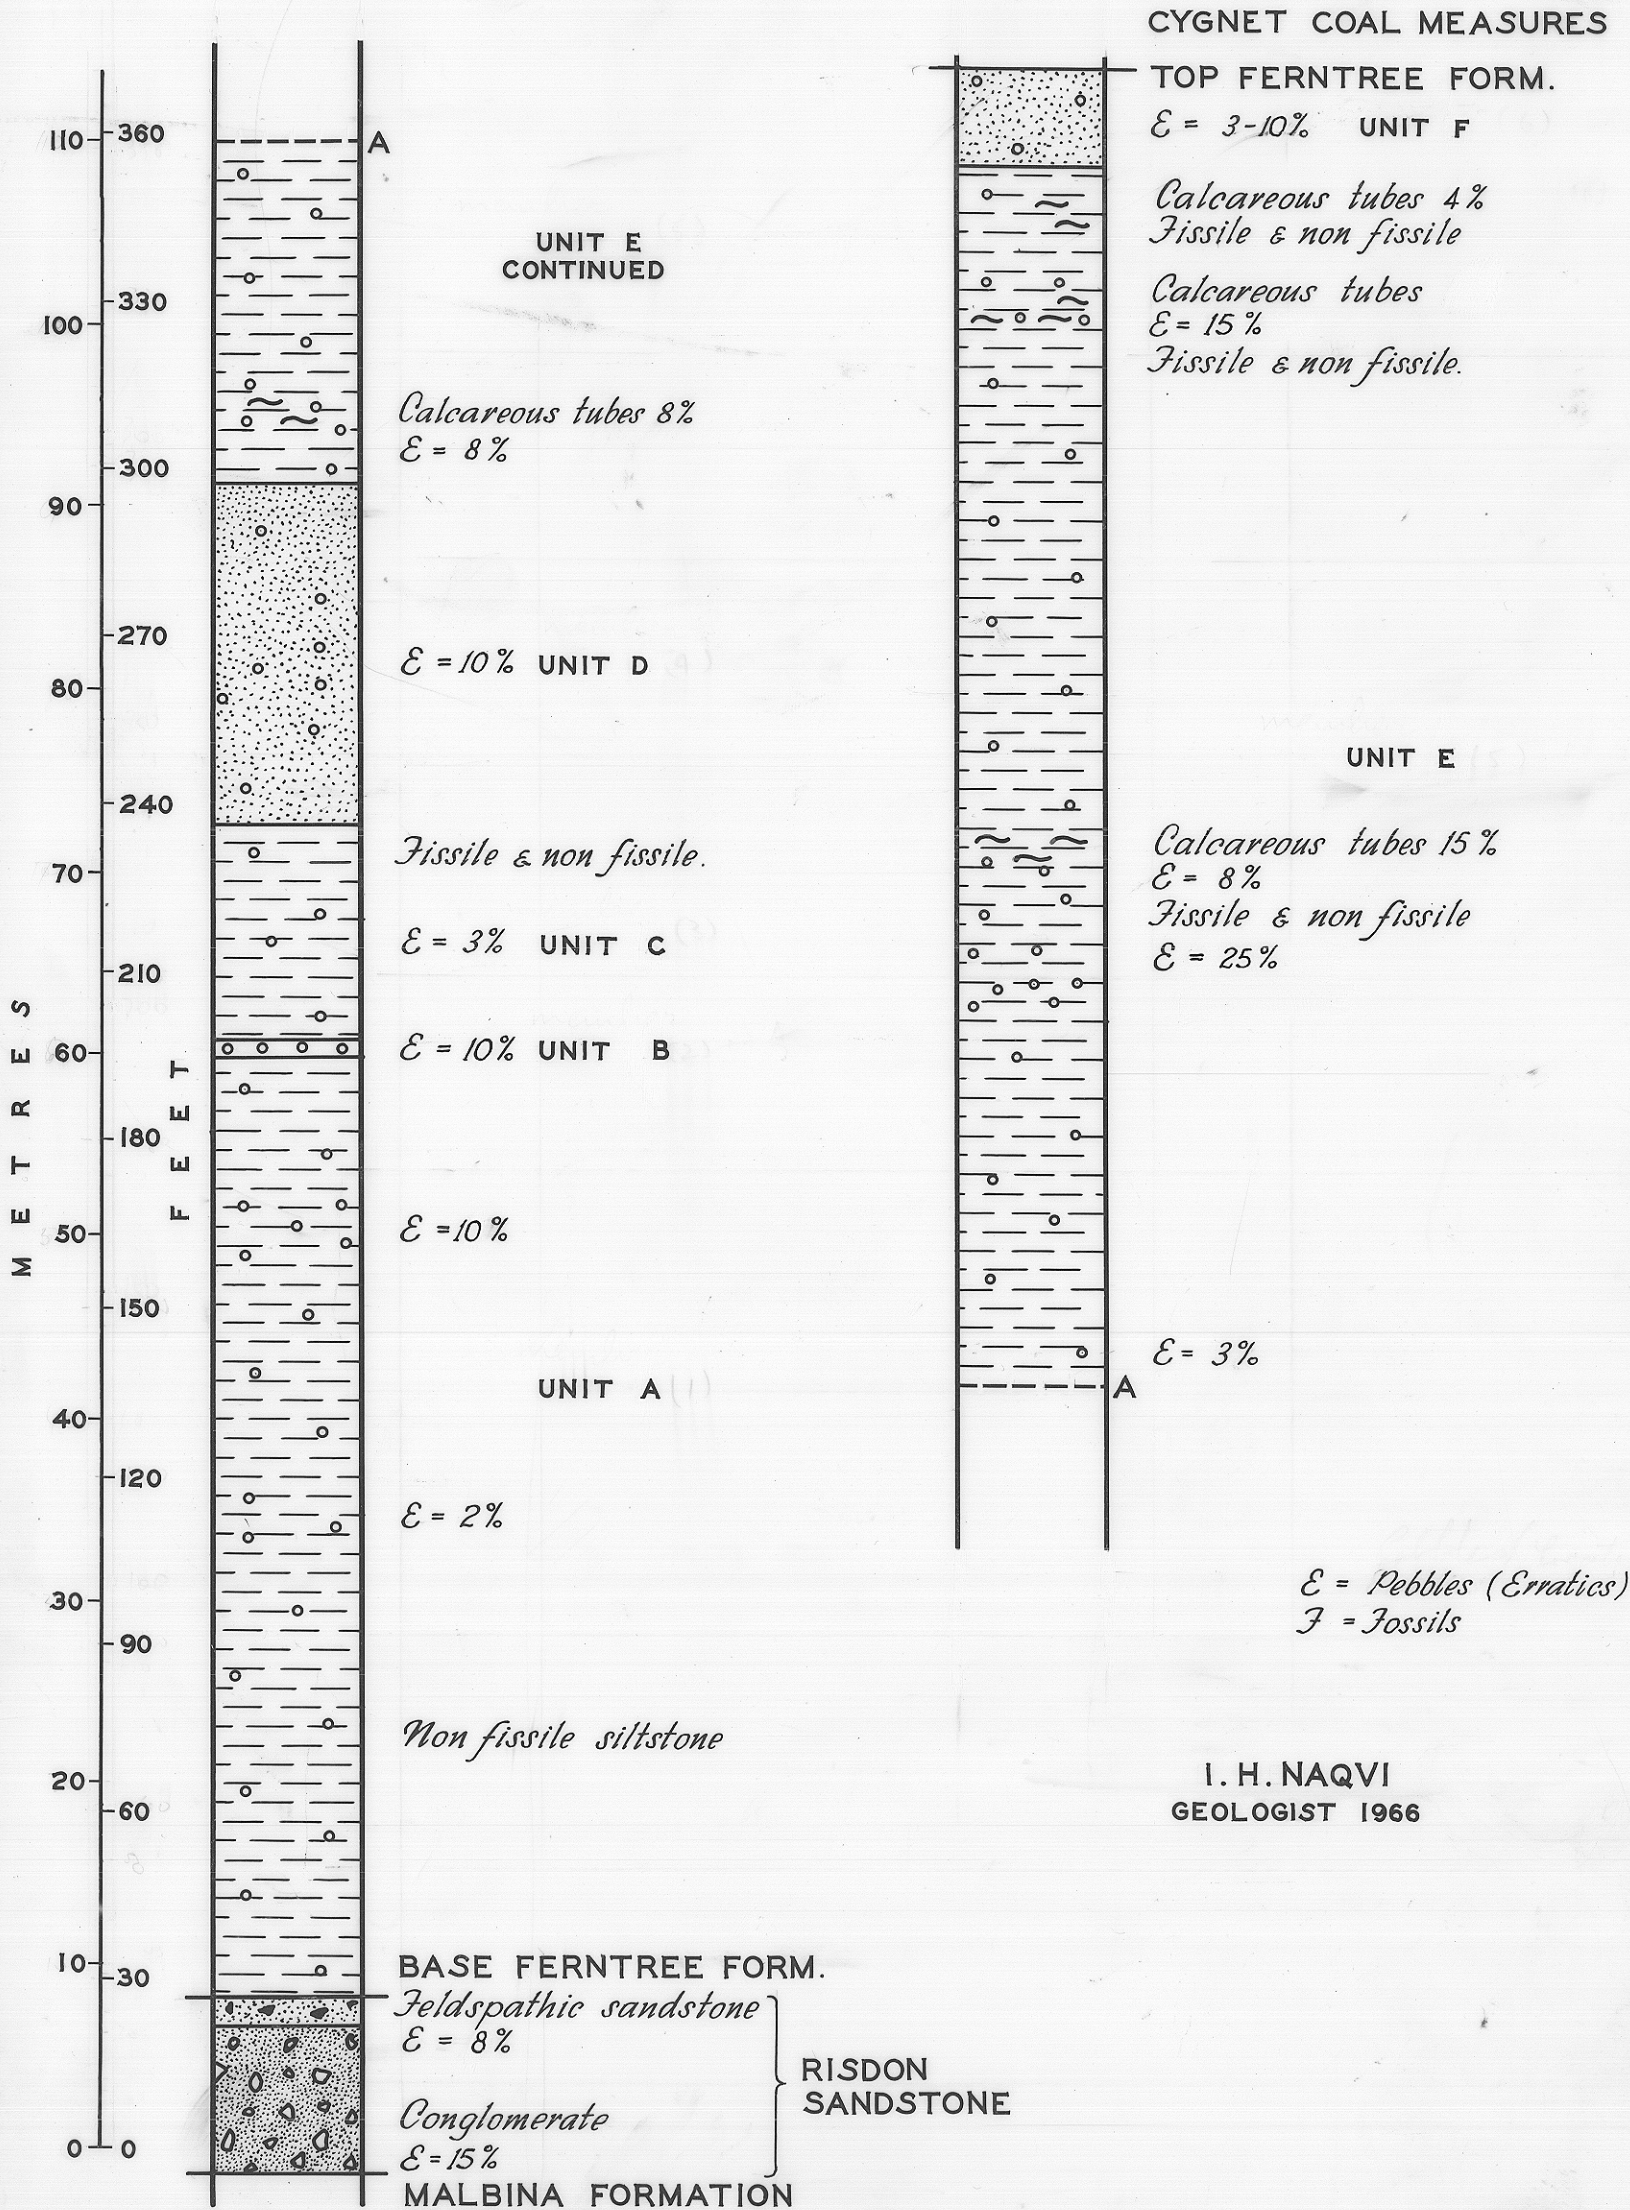

FERNTREE FORMATION KANGAROO BAY

2909

746

5 cm

Reduce to 4"