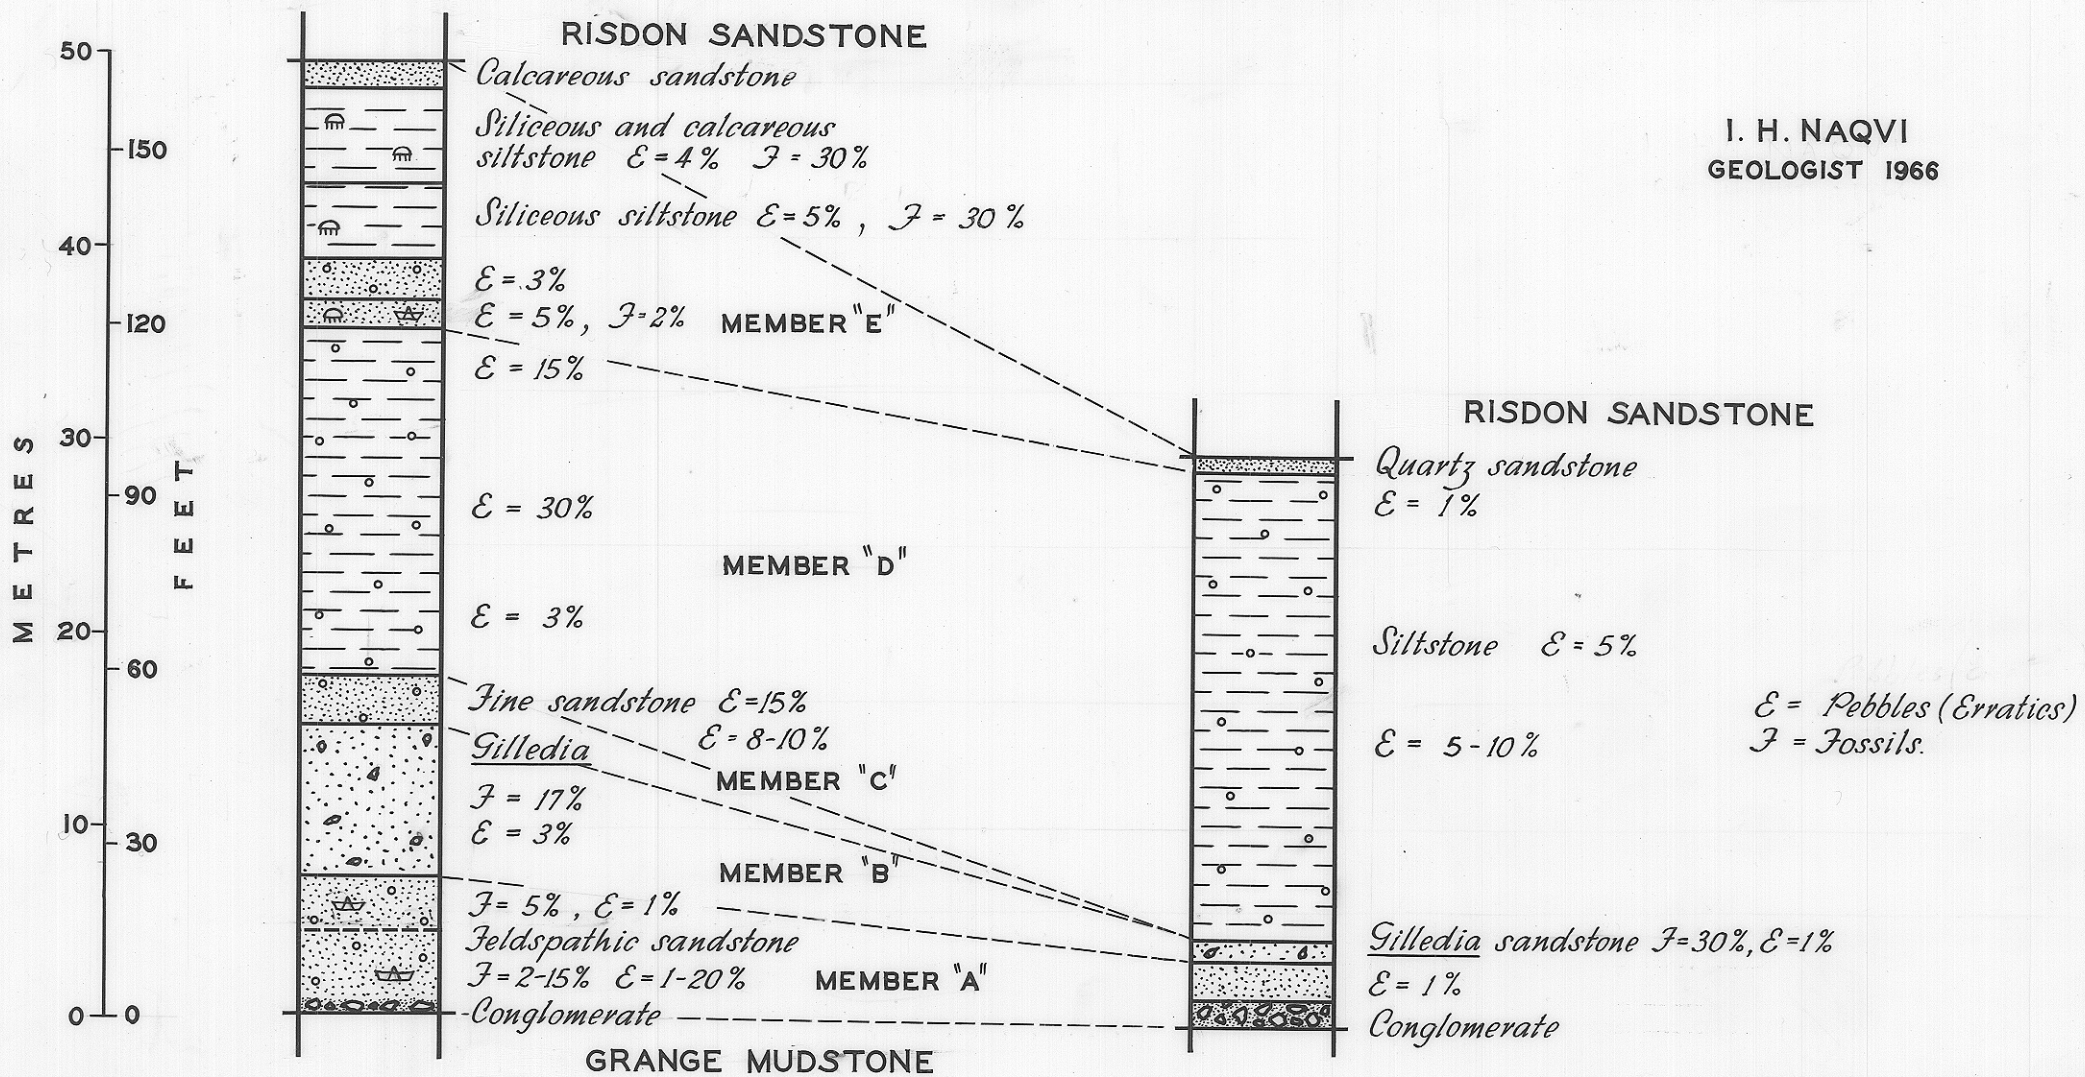

2911

748

5 cm

MALBINA FORMATION

KANGAROO BAY

POVERTY POINT

I. H. NAQVI
GEOLOGIST 1966

DEPT. OF MINES
2911 - 88

Reduce to 4"