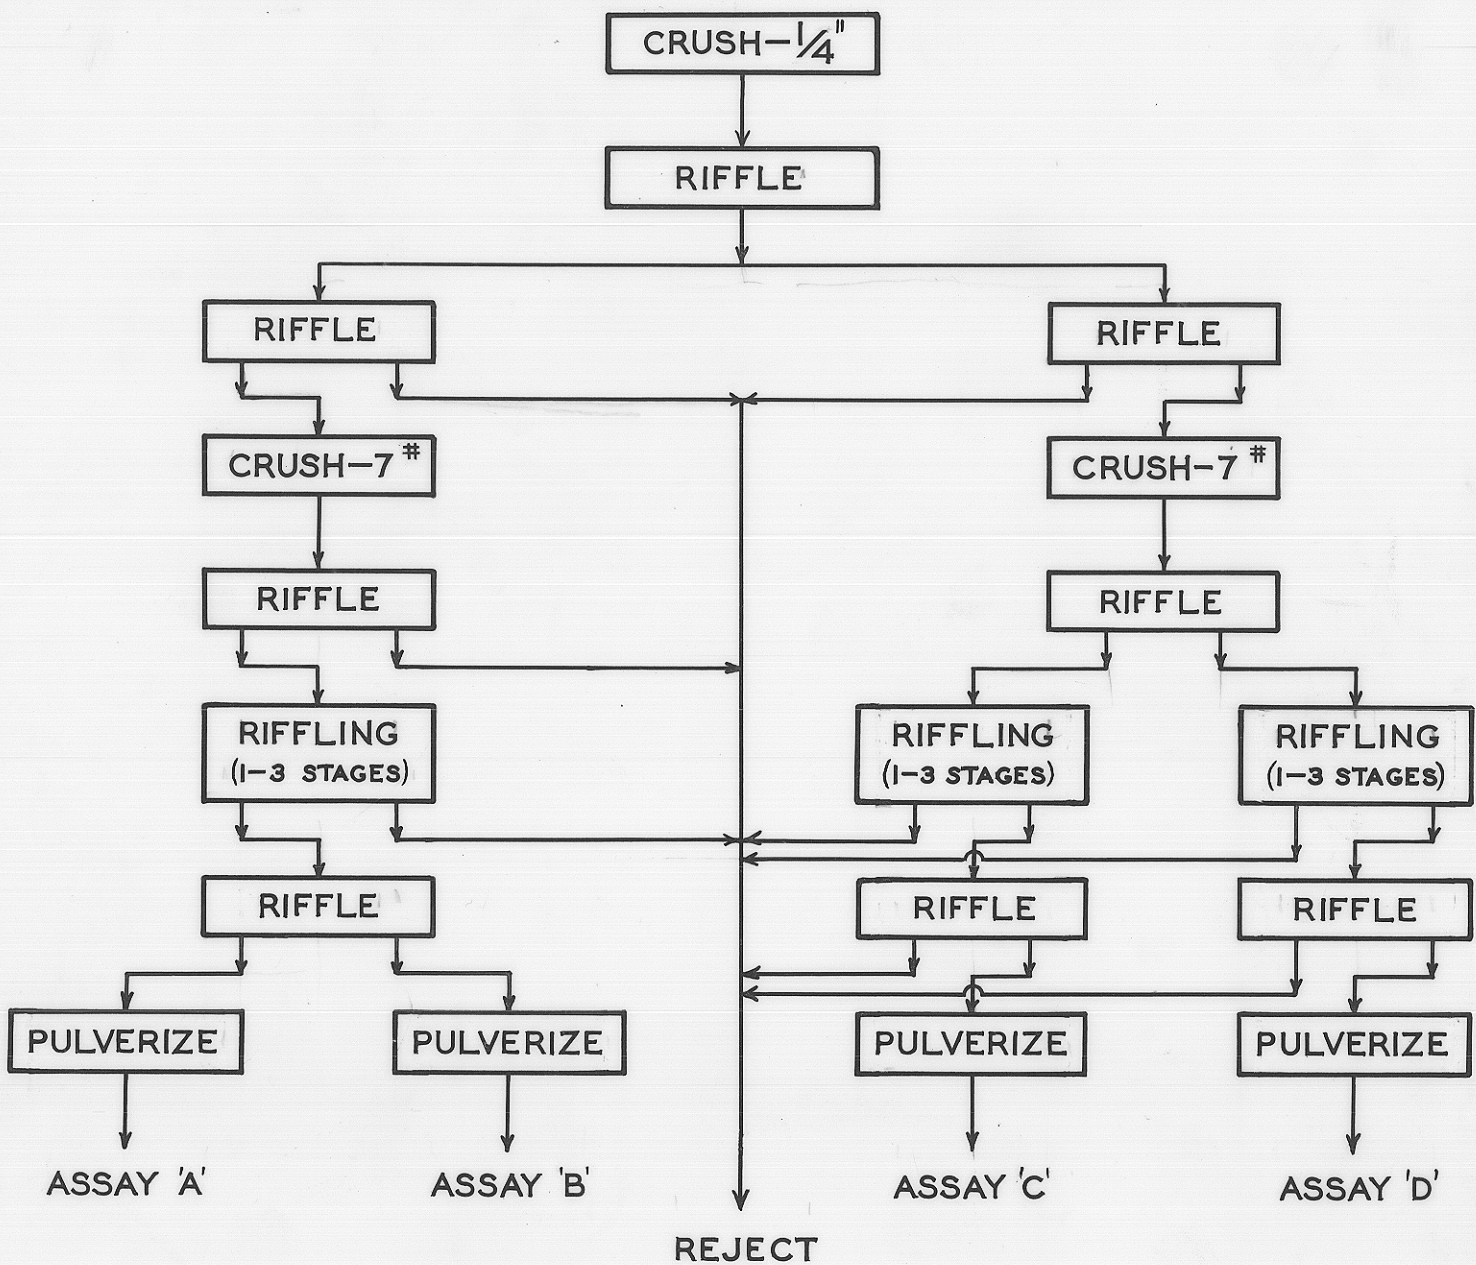

PLACER PROSPECTING PTY. LTD., ZEEHAN
RAZORBACK MINE SAMPLING

5 cm

NOTES:— 1. ASSAY SAMPLES WEIGH 2 LBS.
2. RIFFLING STAGES DEPEND ON INITIAL SAMPLE SIZE

R533
FLWSHEET FOR PRODUCTION OF ASSAY SAMPLES
FROM LARGE BULK SAMPLES

FLWSHEET I

2942-M

R.J.V.

180

2942

Reduce to 4"