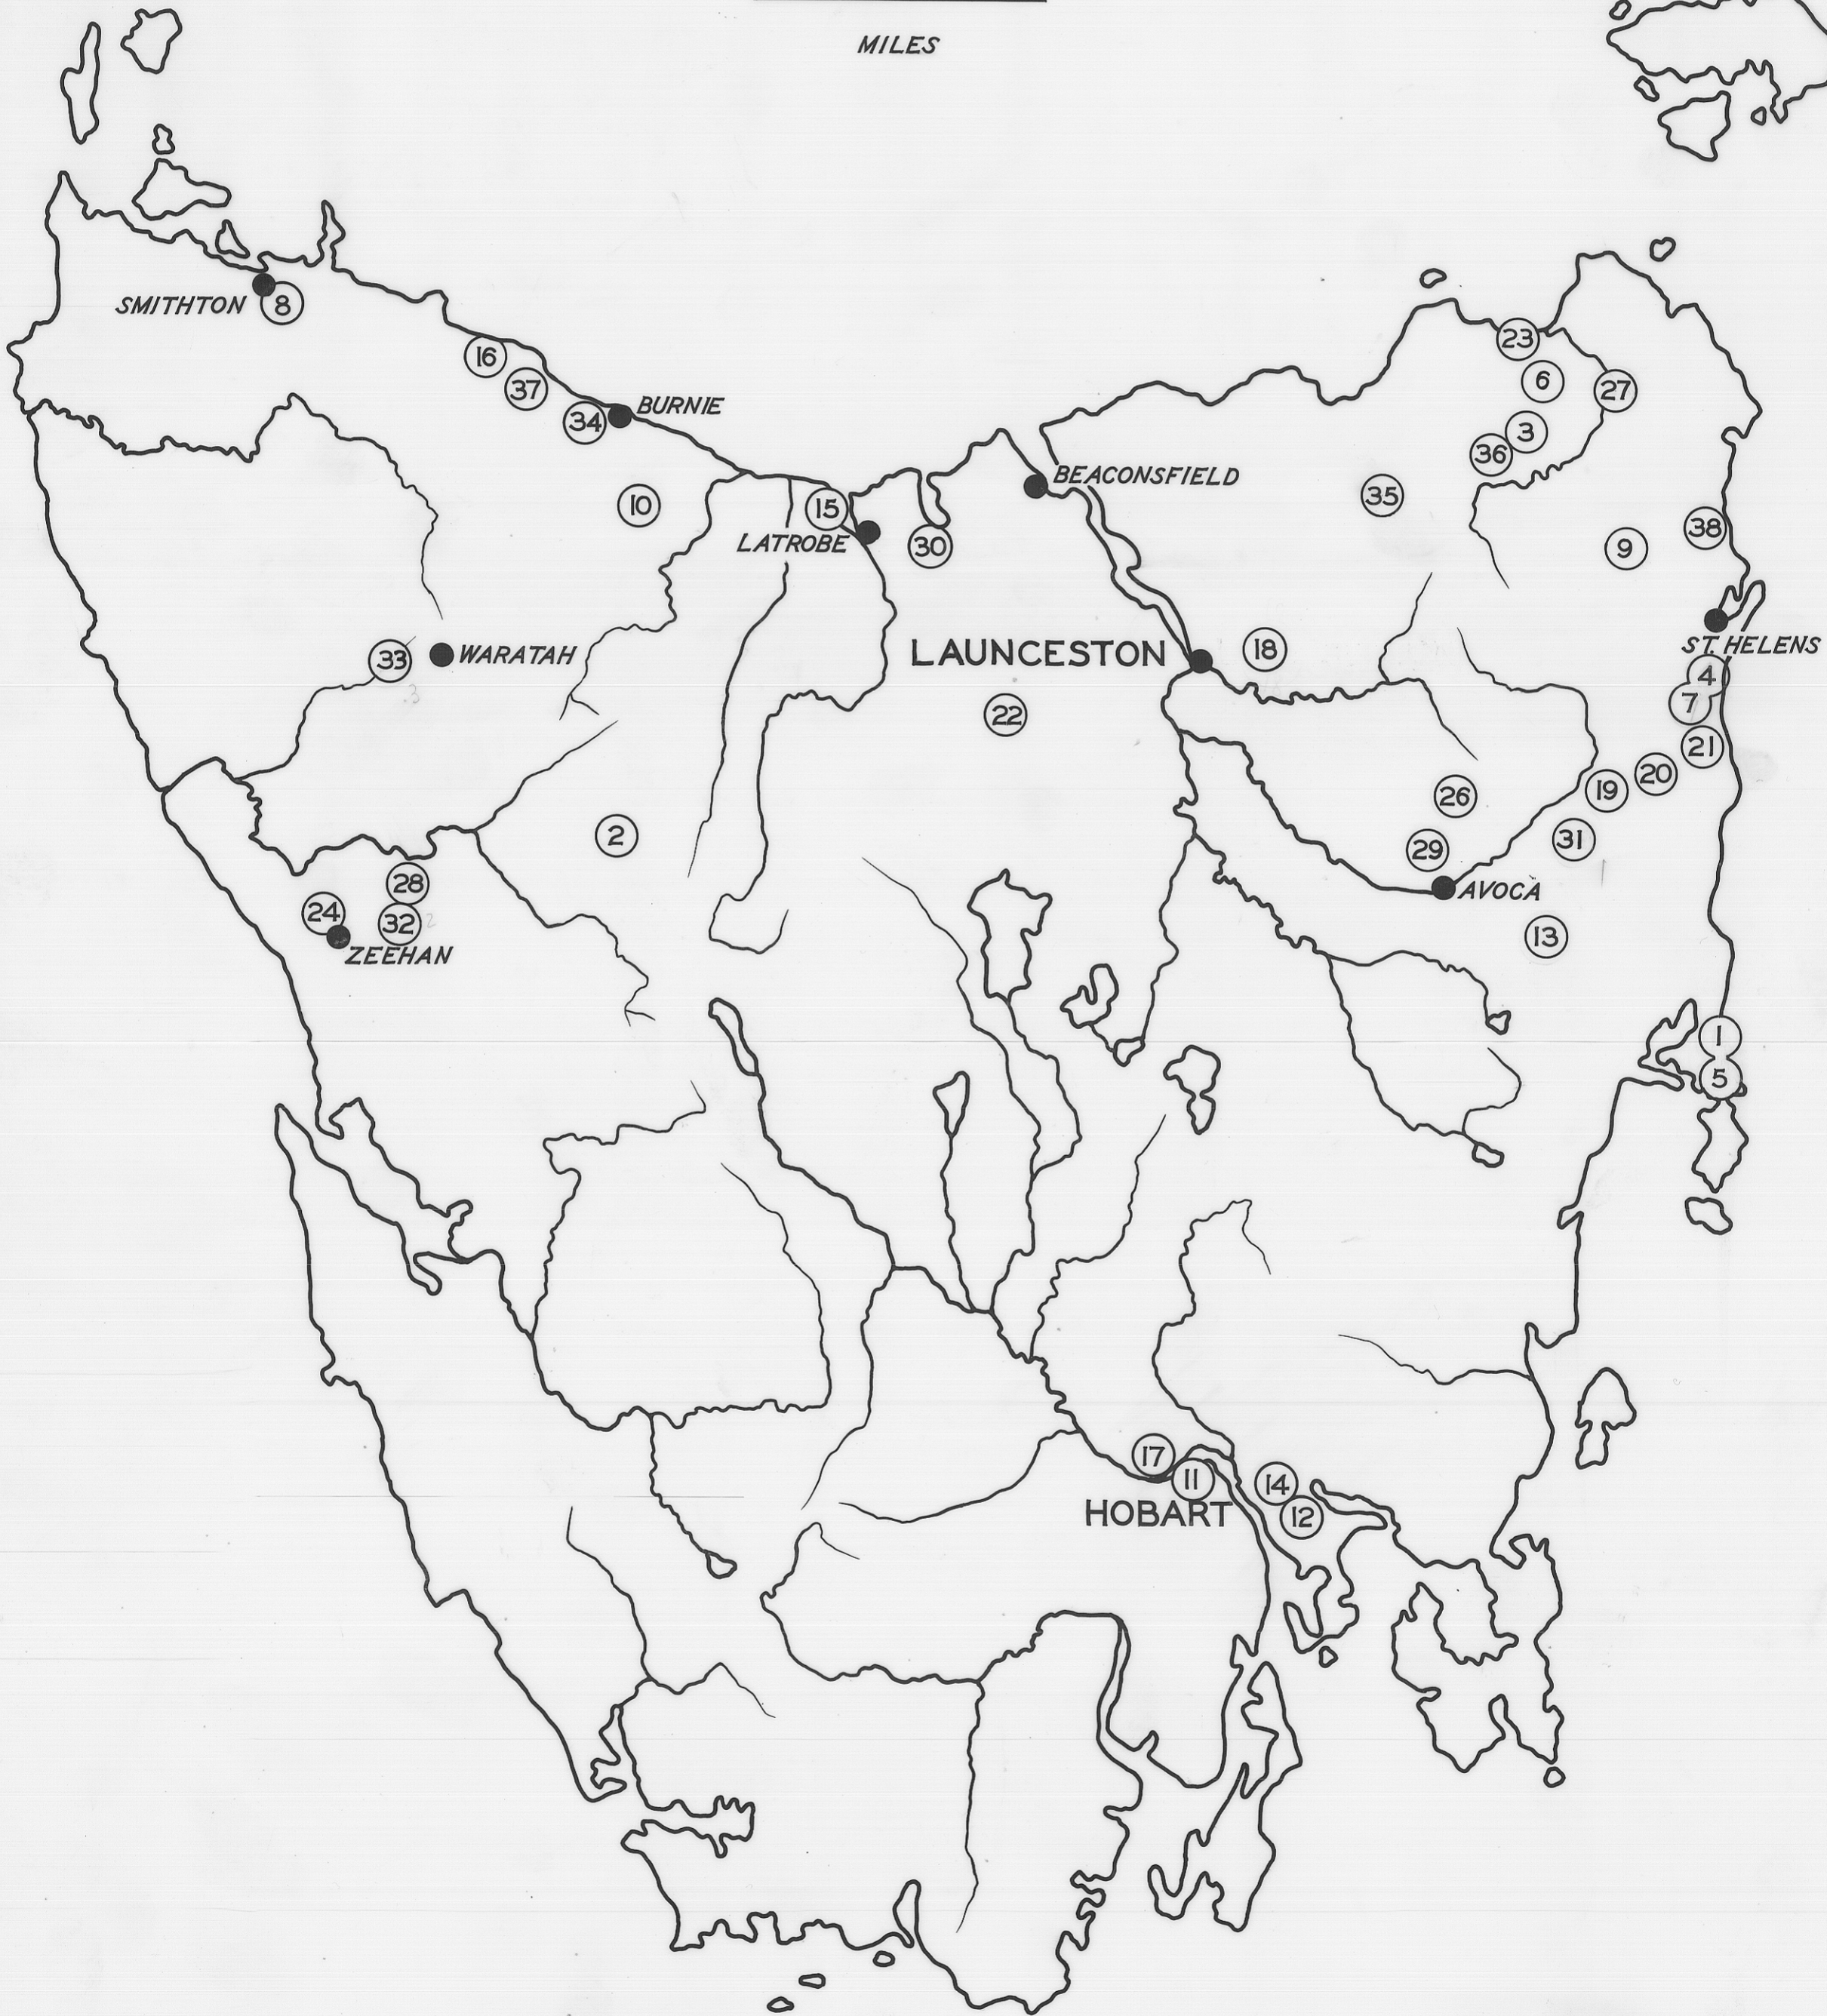

5 cm

TASMANIA REPORT LOCALITY MAP

SCALE
0 32
MILES

Fig 1
Reduce to 4"