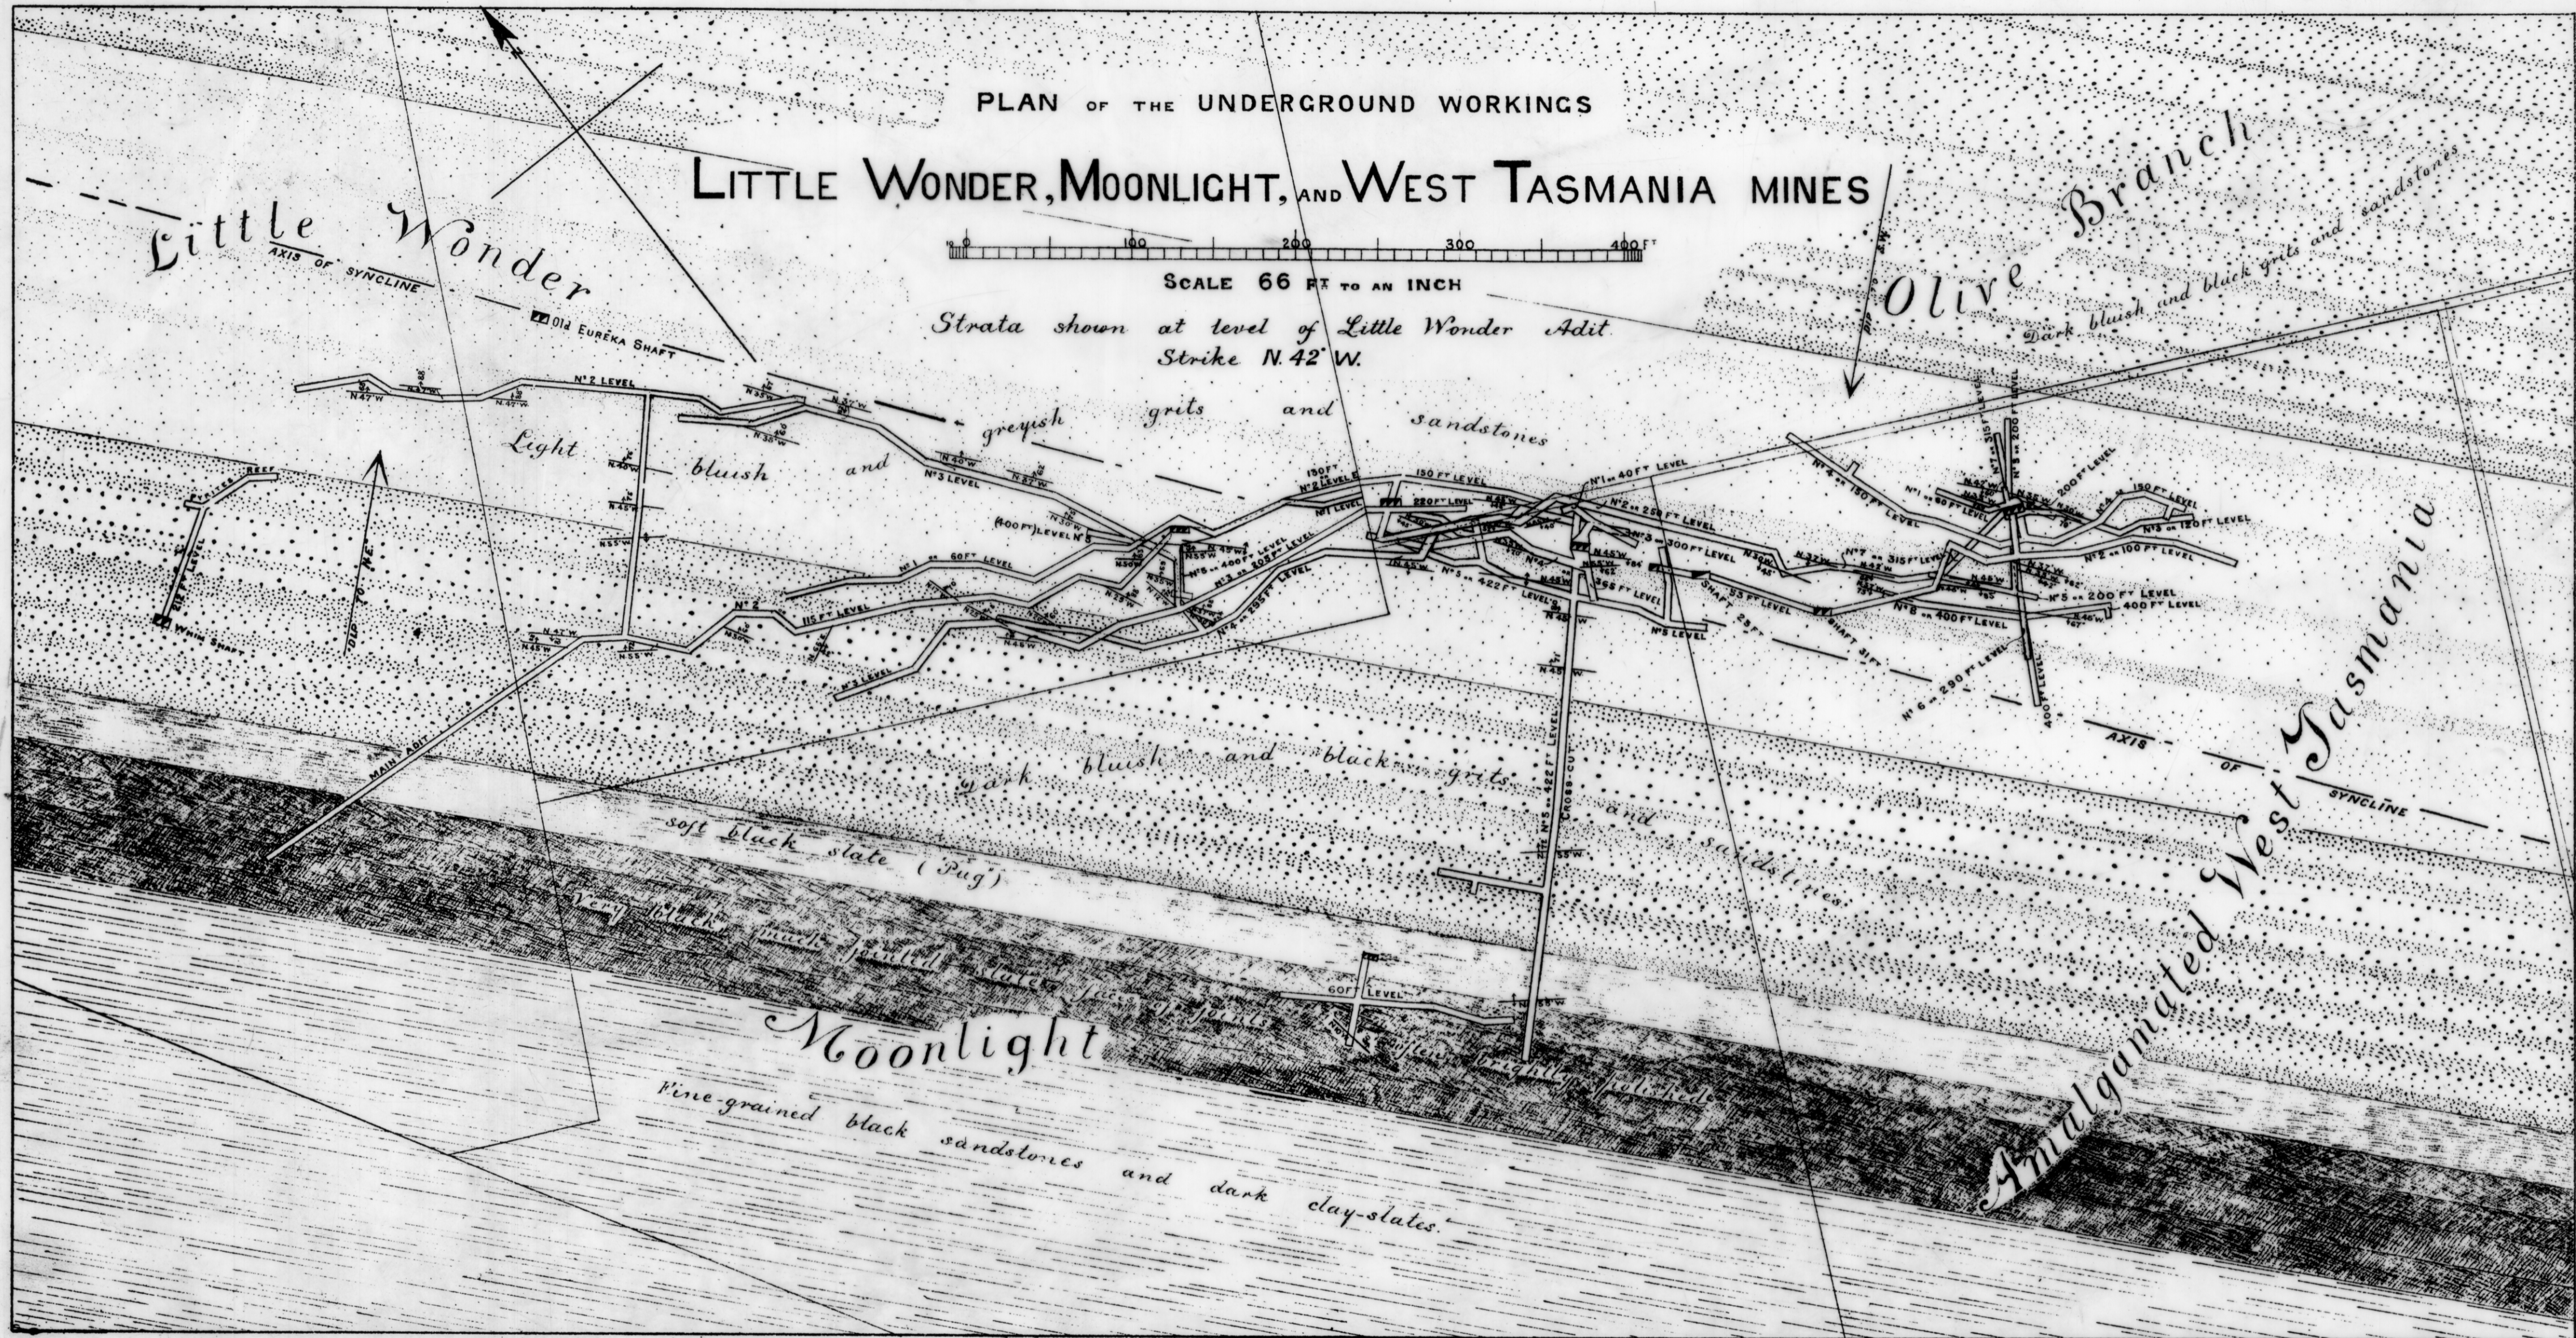

PLAN OF THE UNDERGROUND WORKINGS

LITTLE WONDER, MOONLIGHT, AND WEST TASMANIA MINES

SCALE 66 FT TO AN INCH

Strata shown at level of Little Wonder Adit
Strike N. 42° W.

38

3036