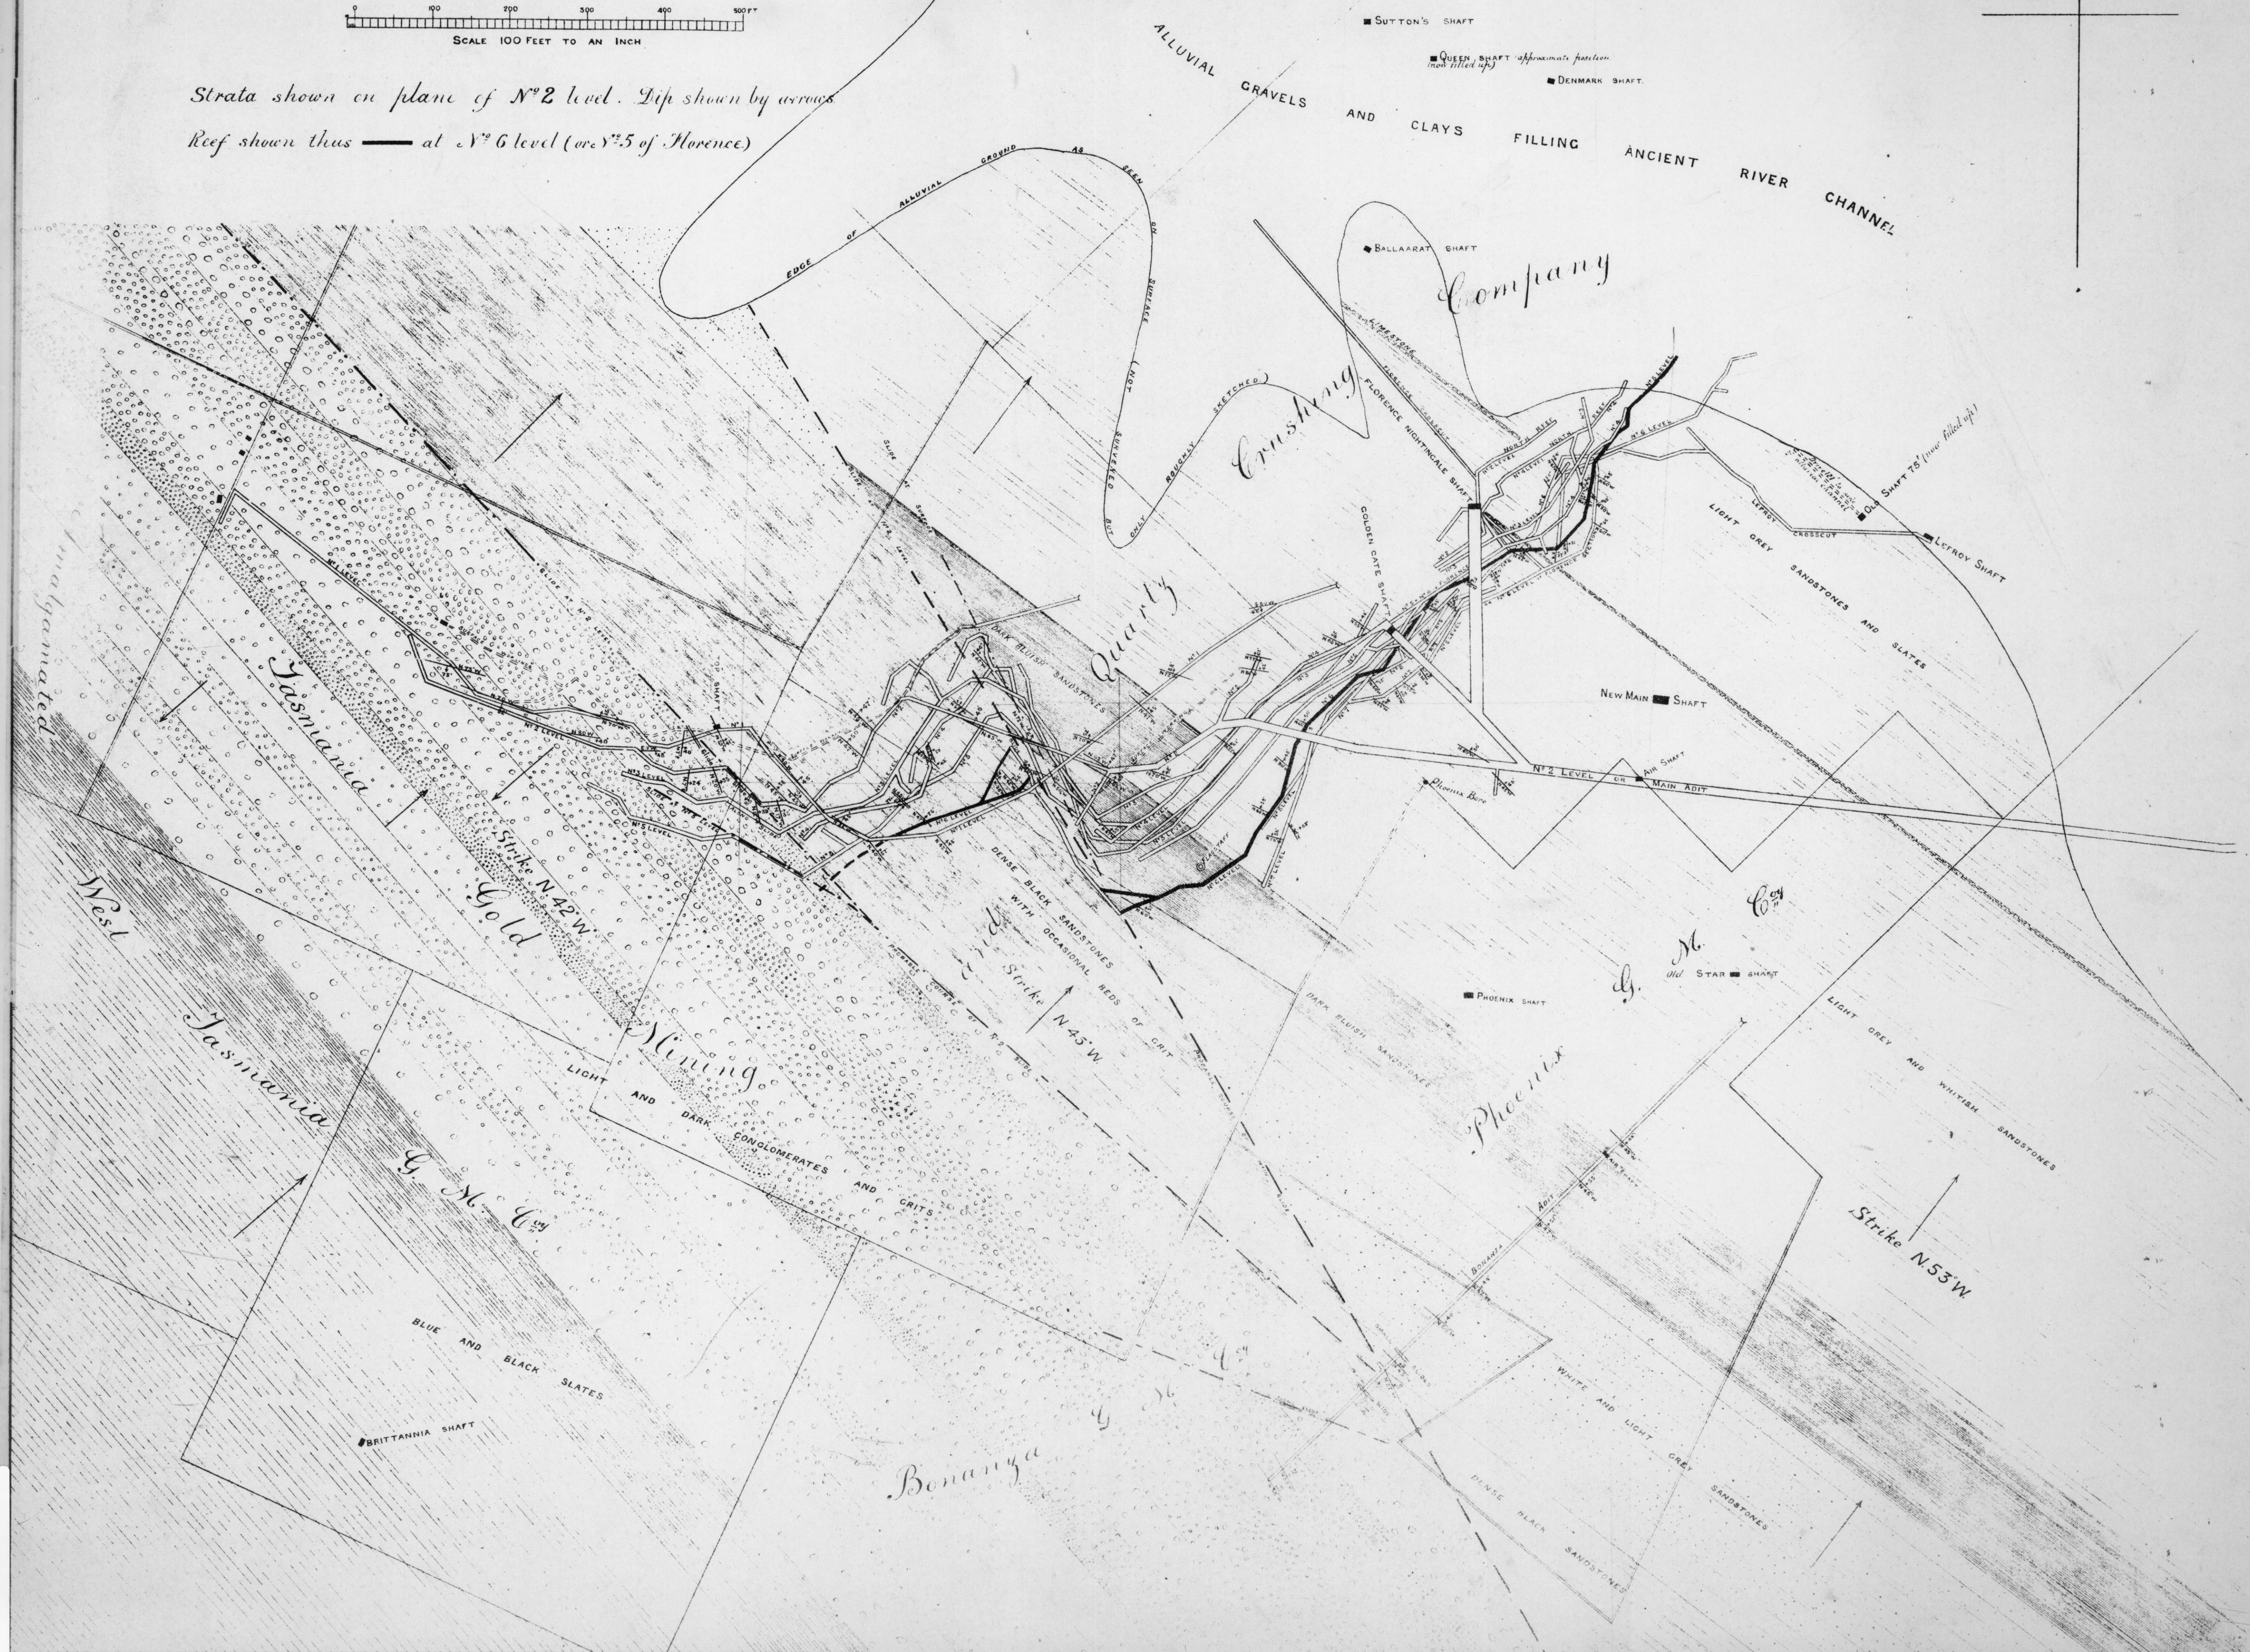

GEOLOGICAL PLAN OF THE TASMANIA MINE

PLAN N° 2

Strata shown on plane of N° 2 level. Dip shown by arrows.
Reef shown thus — at N° 6 level (or N° 5 of Florence)

- ORCHARD'S SHAFT
- Ophir Bore N° 2
- Orchard's Bore
- Ophir Bore N° 1
- ◆ OPHIR SHAFT
- ◆ TREZISE'S SHAFT

3038

40