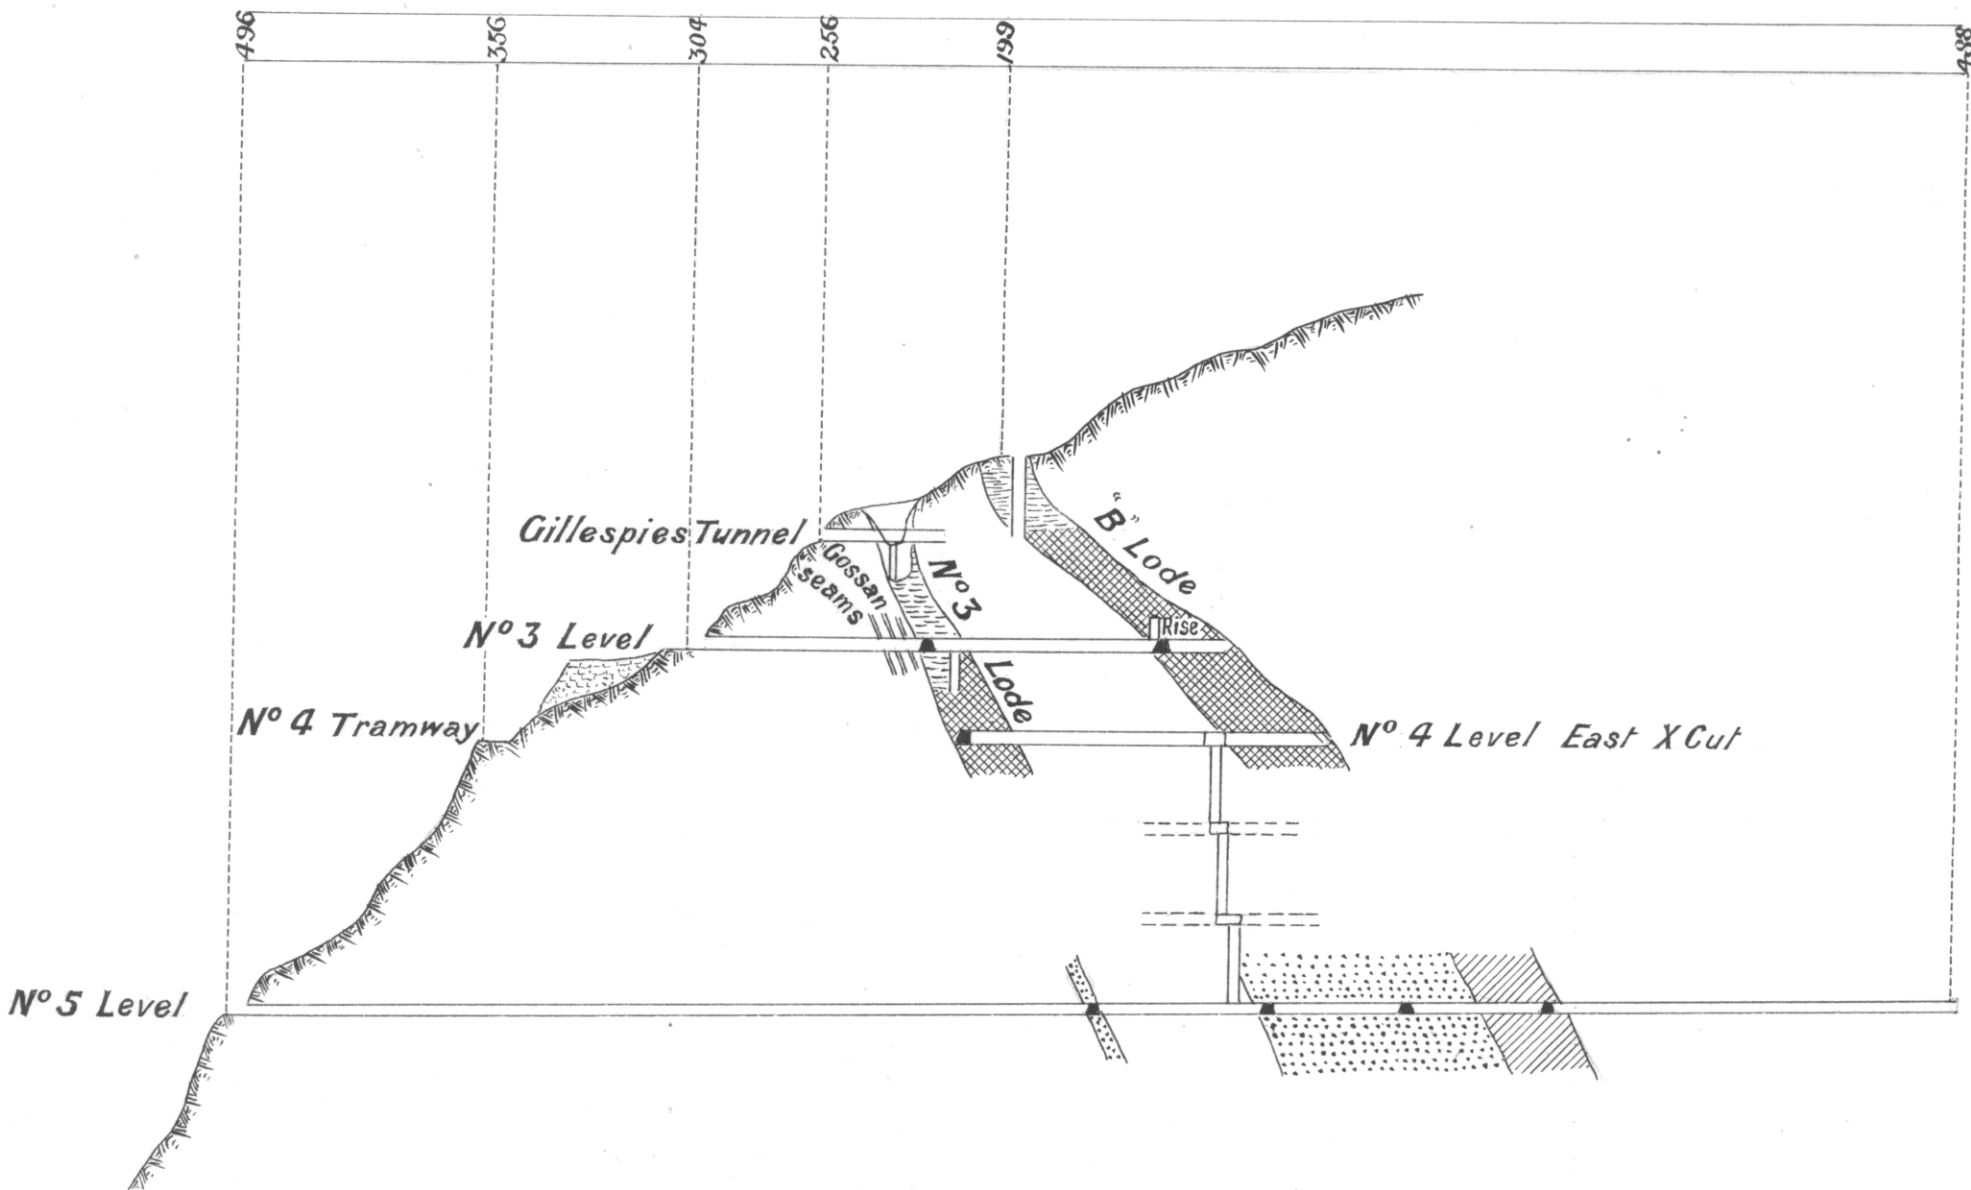

5 cm

PLATE III

HERCULES MINE

Cross Section A\_B

30c/51