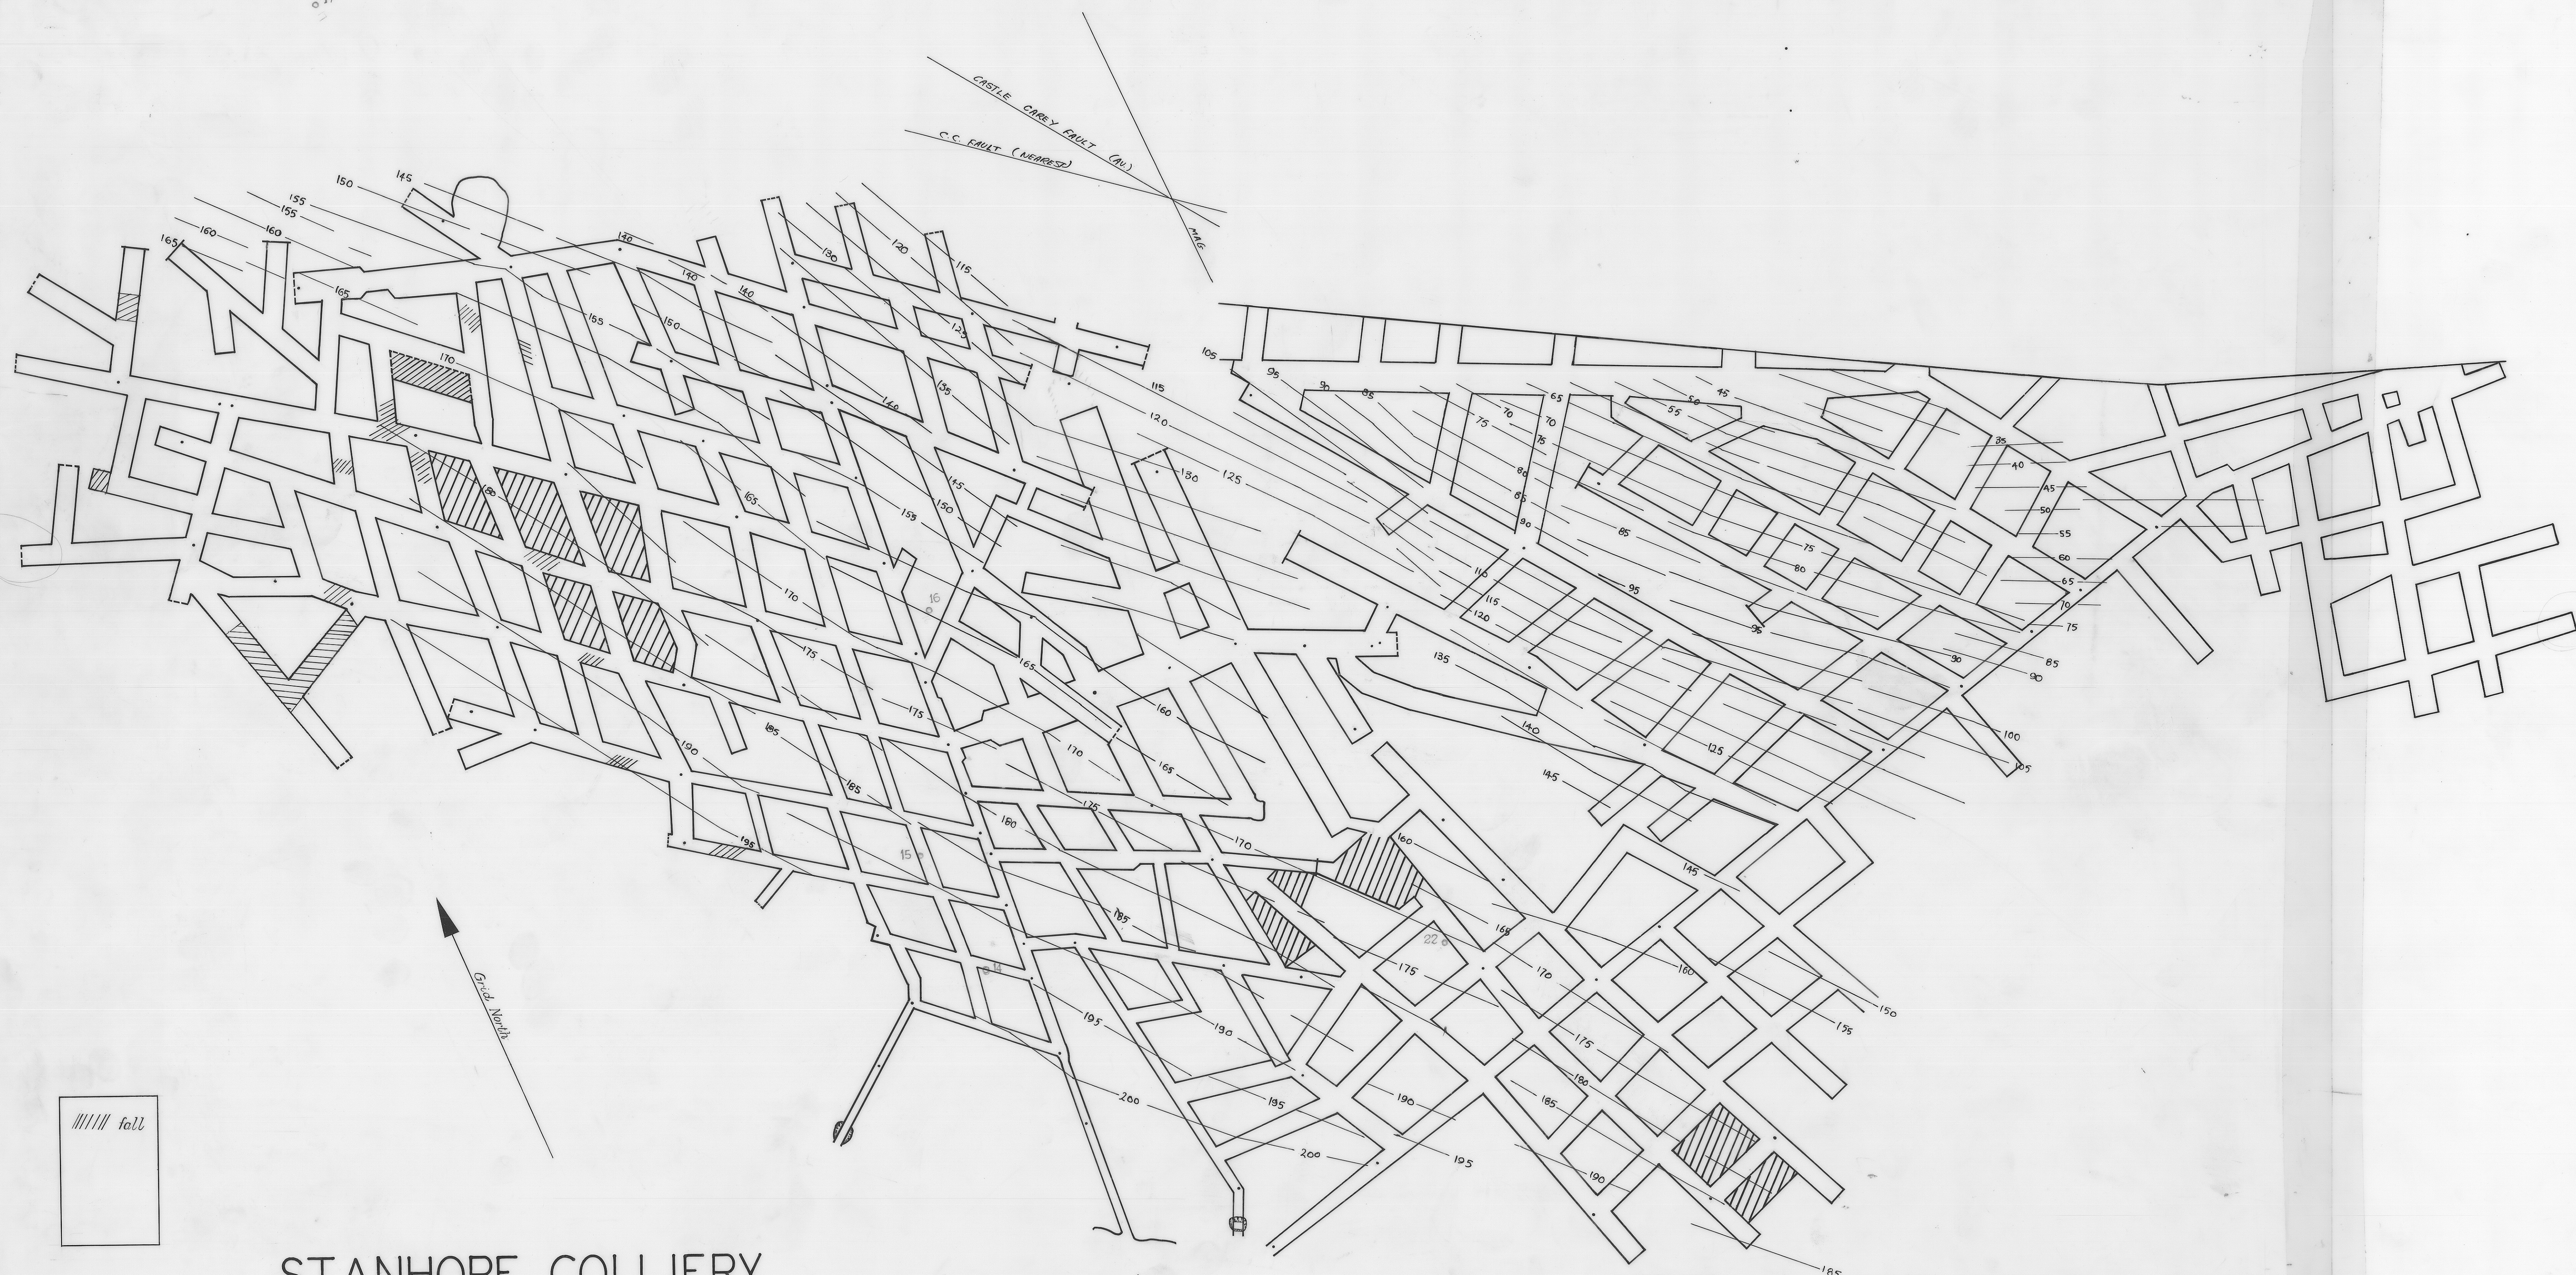

3161A

161

CASTLE CARRY FAULT (AV.)
 C.C. FAULT (NEAREST)

↑
 G.C. North

||||| fall

STANHOPE COLLIERY
 AVOCA

Scale 1" = 80'

Conglomerate

5 cm

3161A-48