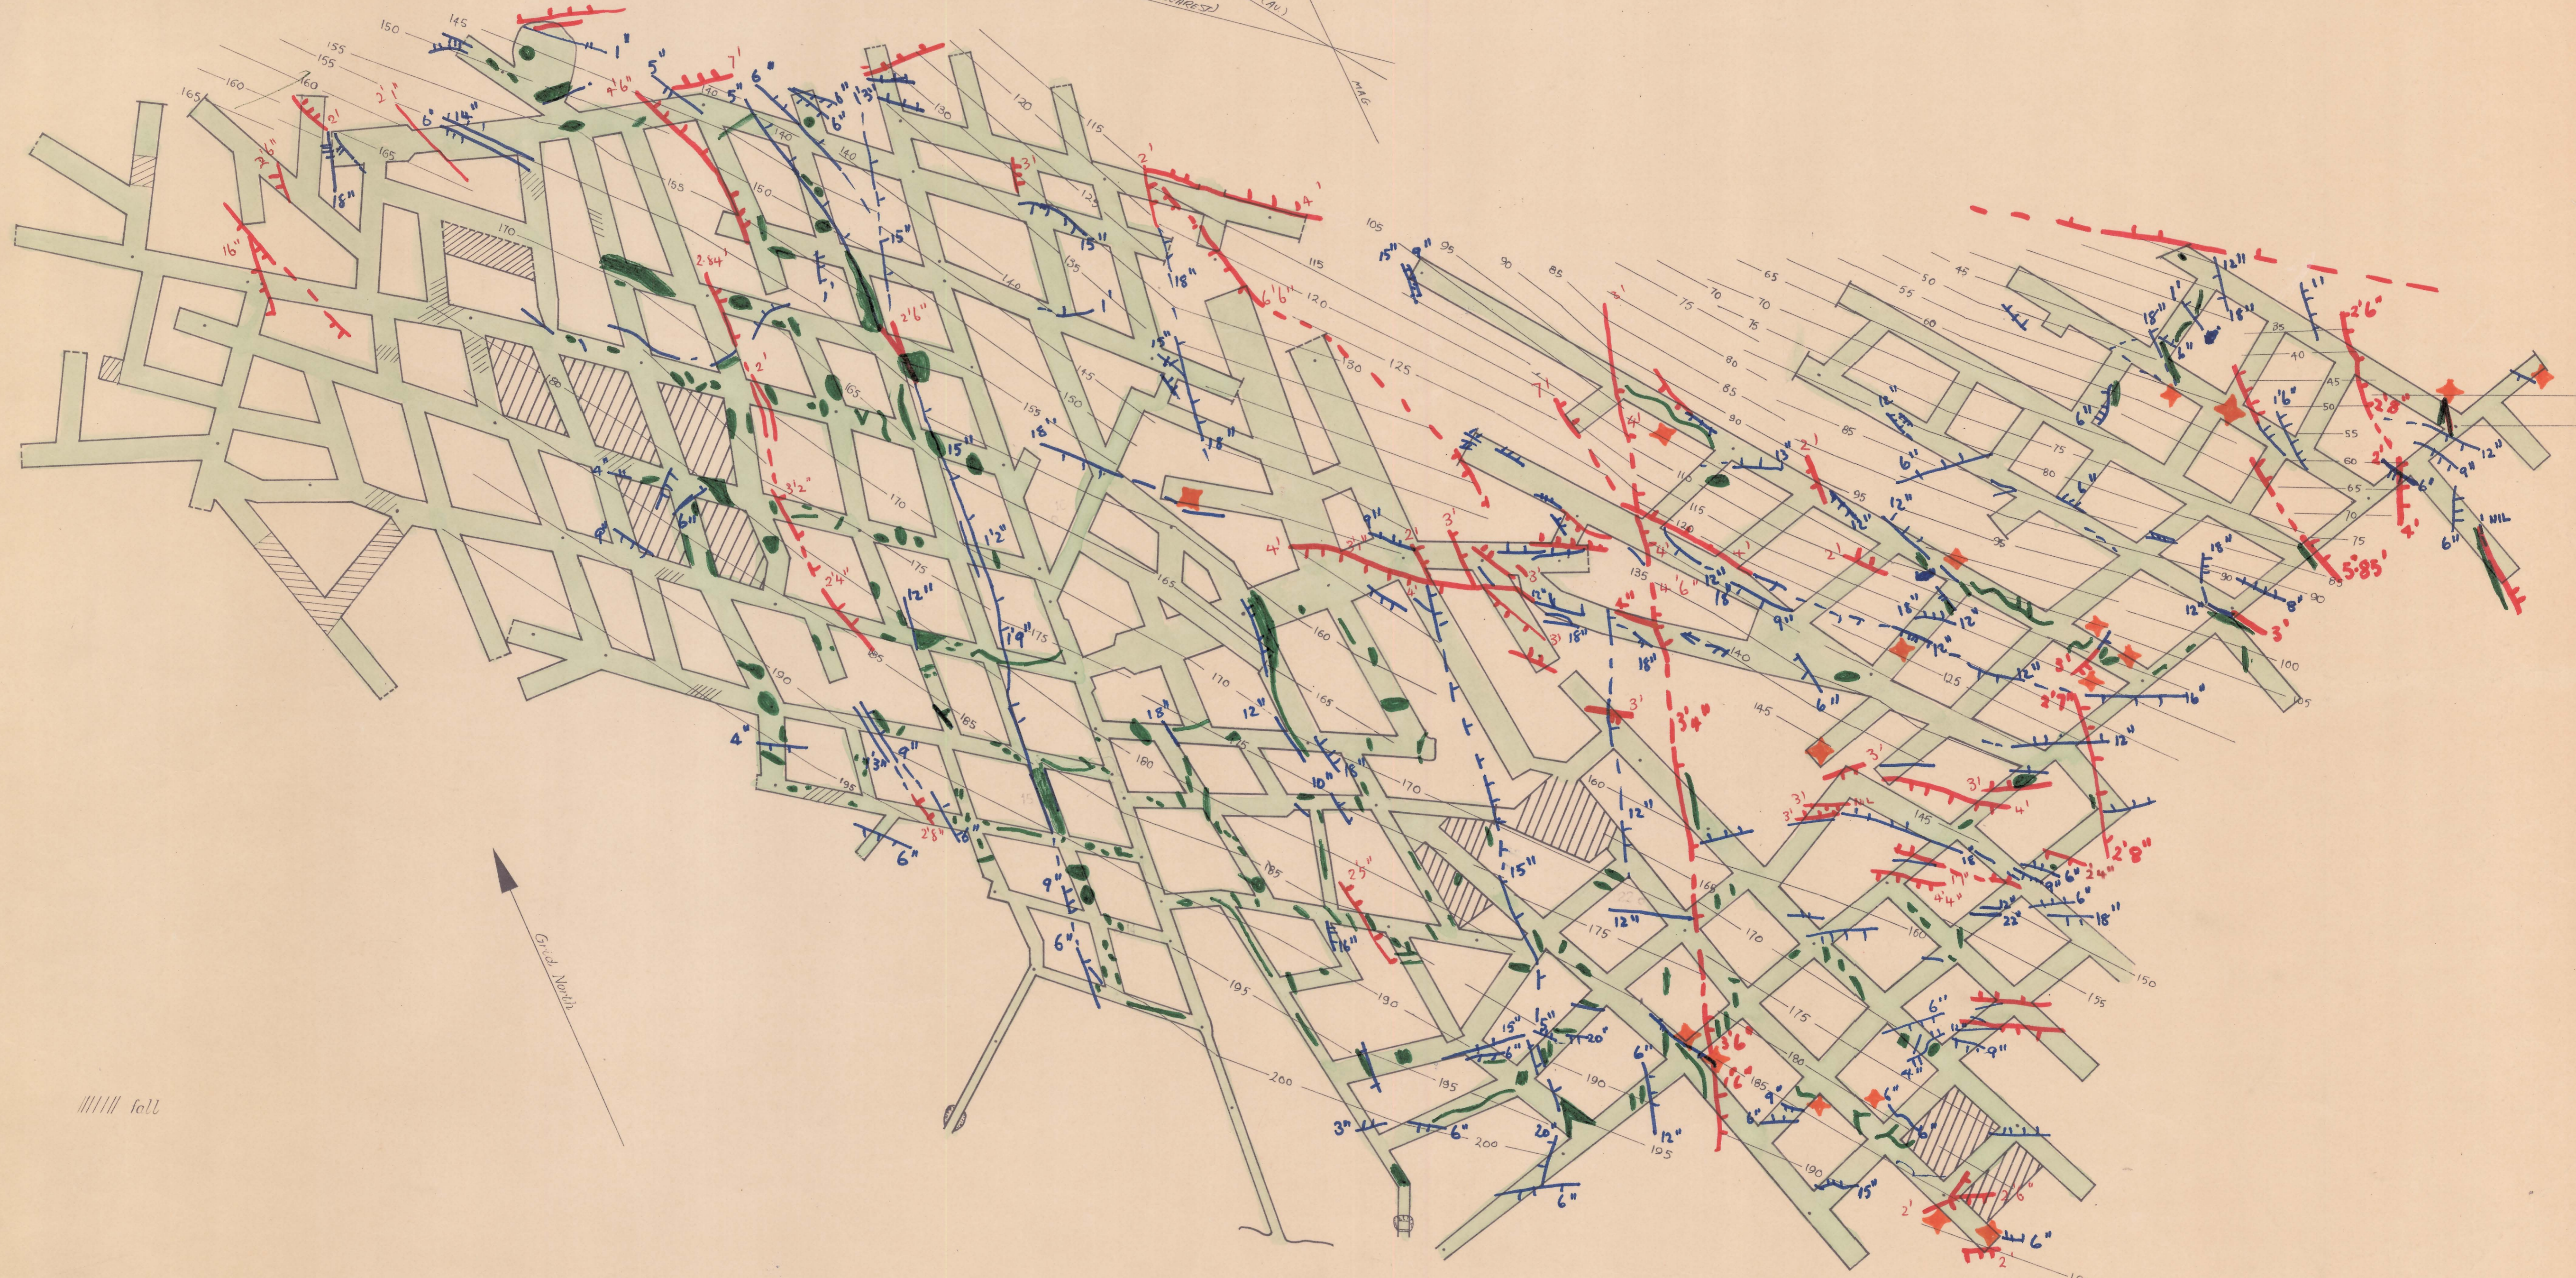

CASTLE CAREY FAULT (NW)
 C.C. FAULT (NEAREST)
 M.M.

||||| fall

↑
 Grid North

Scale 1" = 80'

● Conglomerate
 ◆ WASH OUT