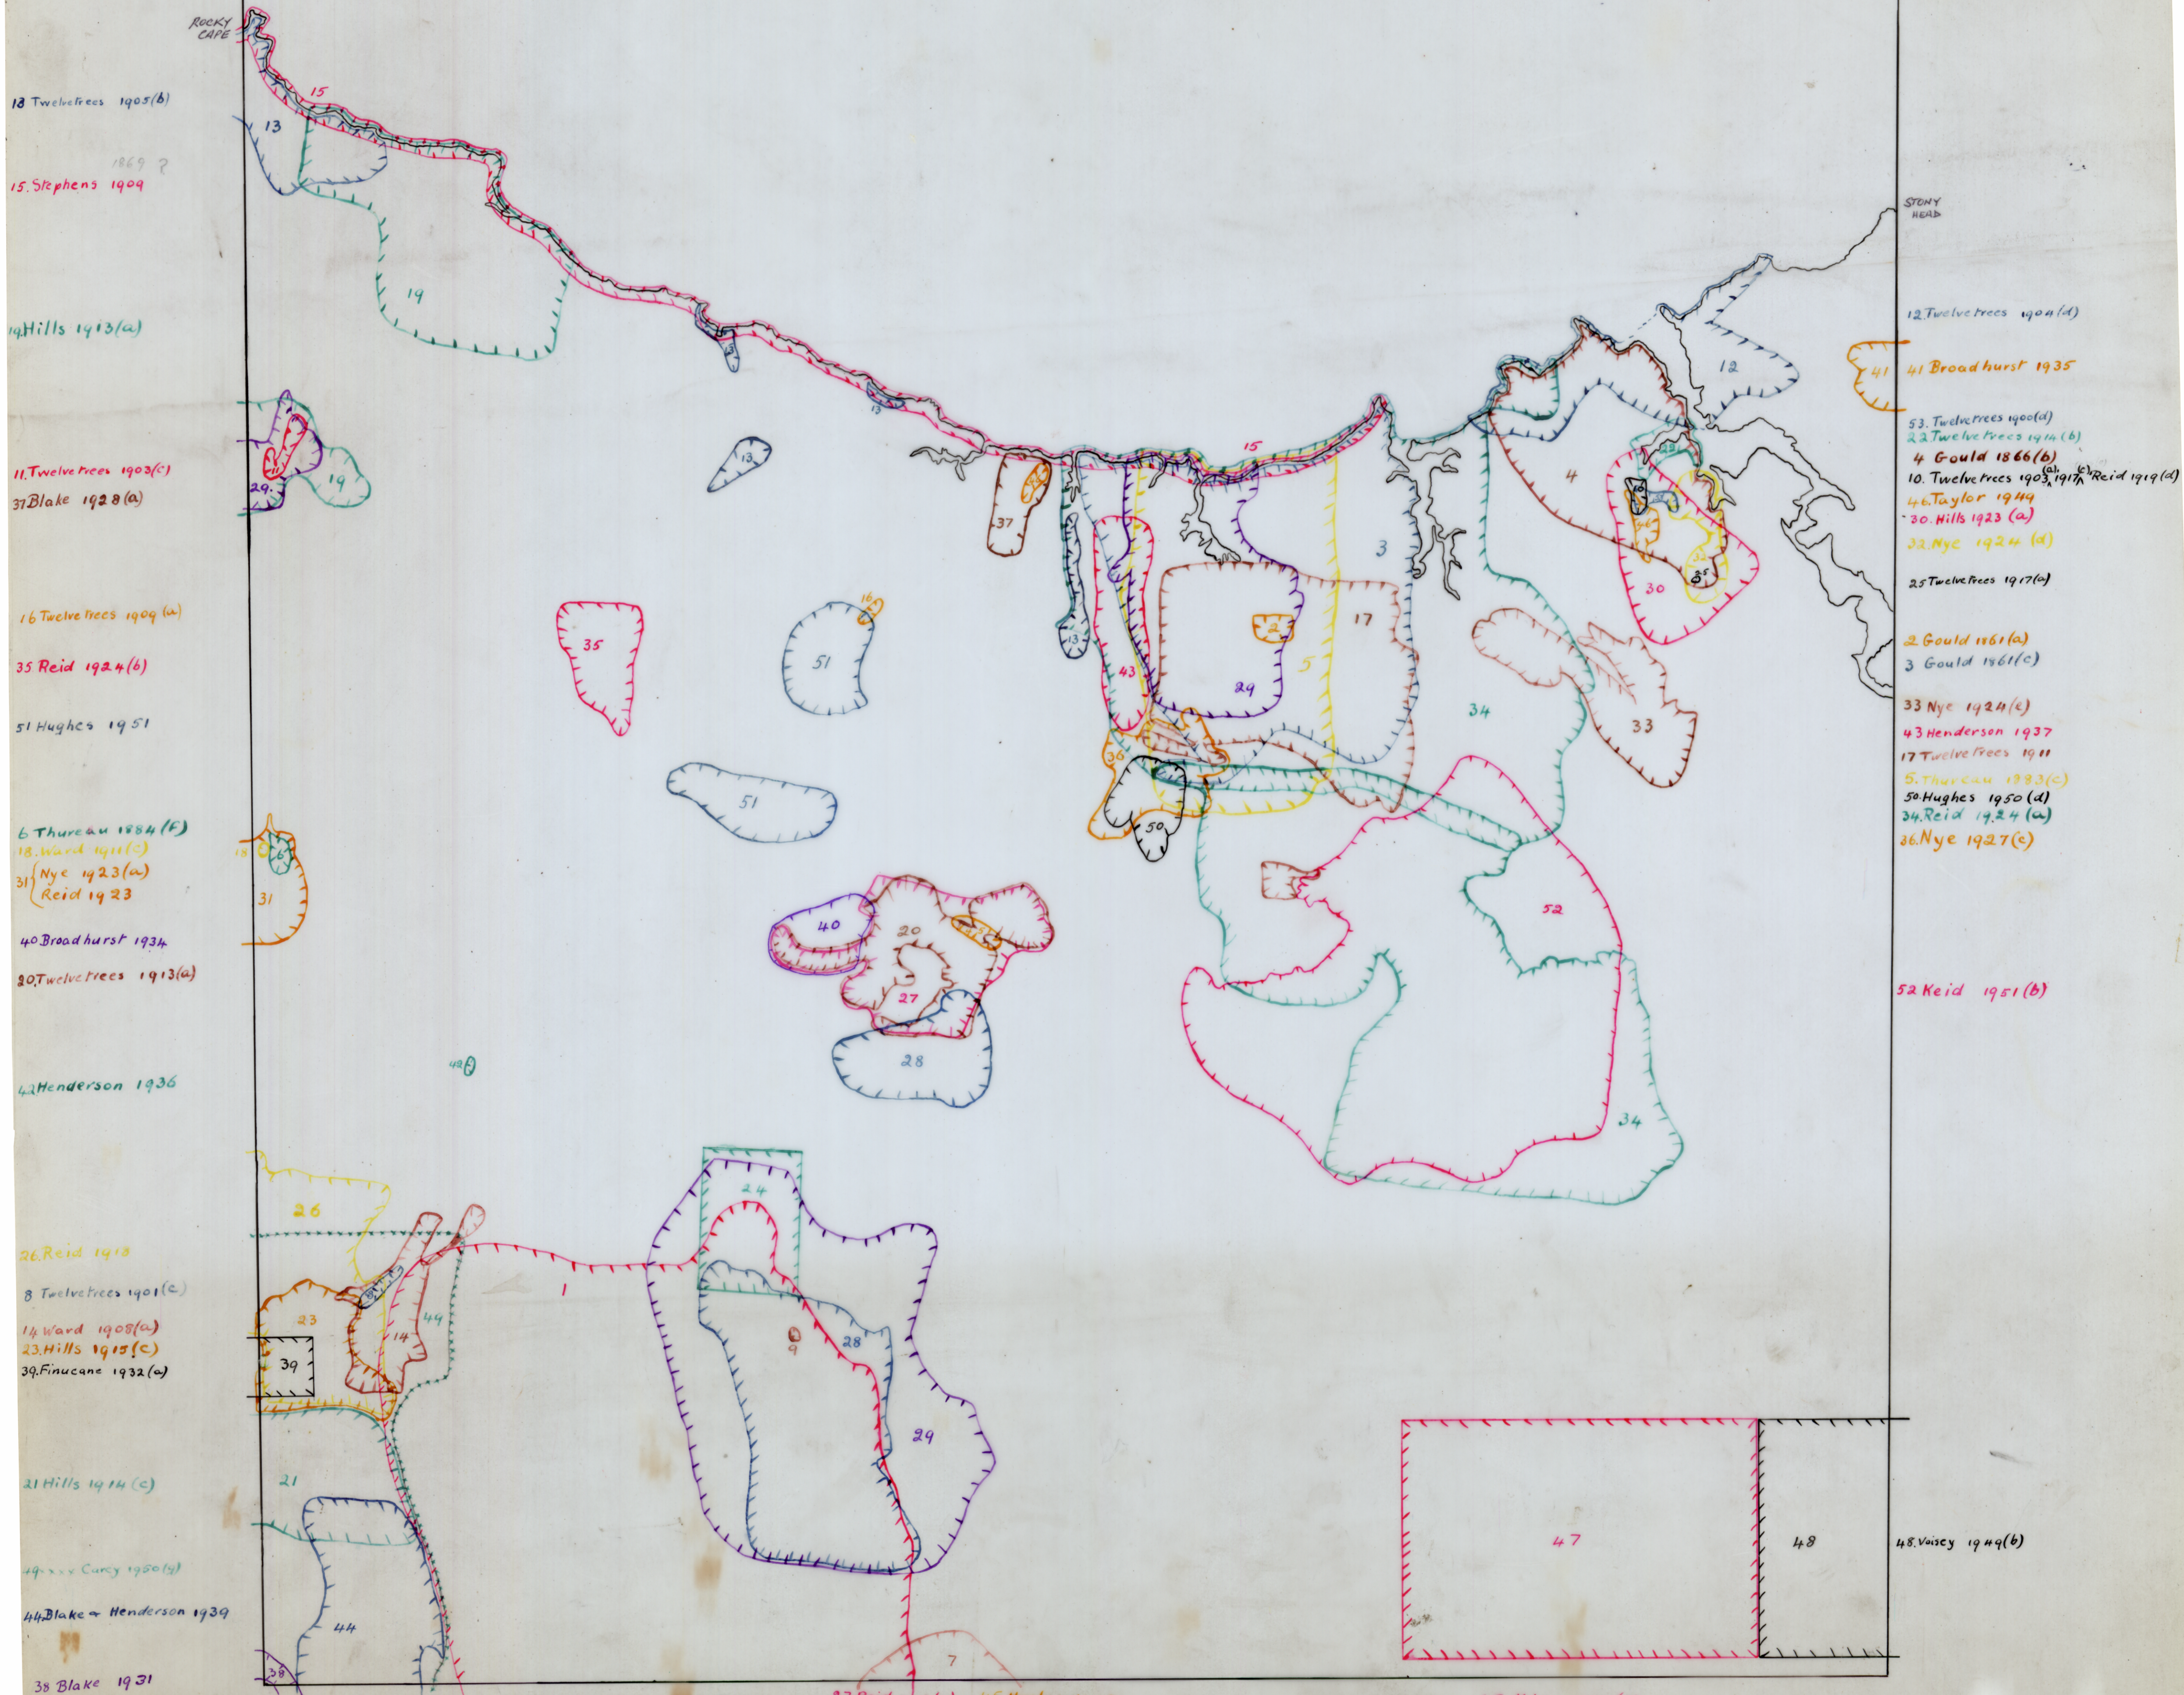

DEVONPORT (STONY HEAD -
TASMANIA ROCKY CAPE)
K/55 2 + 6

The numbers preceding the names refer to the map outline on the sheet.
The names and dates refer to cards in the Author Index of the Tasmanian Geological Index.

- 18 Twelvrees 1905(b)
- 15 Stephens 1869 ? 1909
- 14 Hills 1913(a)
- 11 Twelvrees 1903(c)
- 37 Blake 1928(a)
- 16 Twelvrees 1909 (a)
- 35 Reid 1924(b)
- 51 Hughes 1951
- 6 Thureau 1884 (F)
- 18 Ward 1911(c)
- 31 Nye 1923(a) Reid 1923
- 40 Broadhurst 1934
- 30 Twelvrees 1913(a)
- 42 Henderson 1936
- 26 Reid 1918
- 8 Twelvrees 1901(c)
- 14 Ward 1908(a)
- 23 Hills 1915(c)
- 39 Finucane 1932(a)
- 21 Hills 1914(c)
- 19 Cury 1950(a)
- 44 Blake + Henderson 1939
- 38 Blake 1931

- 12 Twelvrees 1904(d)
- 41 Broadhurst 1935
- 53 Twelvrees 1900(d)
- 22 Twelvrees 1914(b)
- 4 Gould 1866(b)
- 10 Twelvrees 1903, 1917, Reid 1919(d)
- 46 Taylor 1949
- 30 Hills 1923 (a)
- 32 Nye 1924 (H)
- 25 Twelvrees 1917(a)
- 2 Gould 1861(a)
- 3 Gould 1861(c)
- 33 Nye 1924(c)
- 43 Henderson 1937
- 17 Twelvrees 1911
- 5 Thureau 1883(c)
- 50 Hughes 1950(d)
- 34 Reid 1924 (a)
- 36 Nye 1927(c)
- 52 Reid 1951(b)