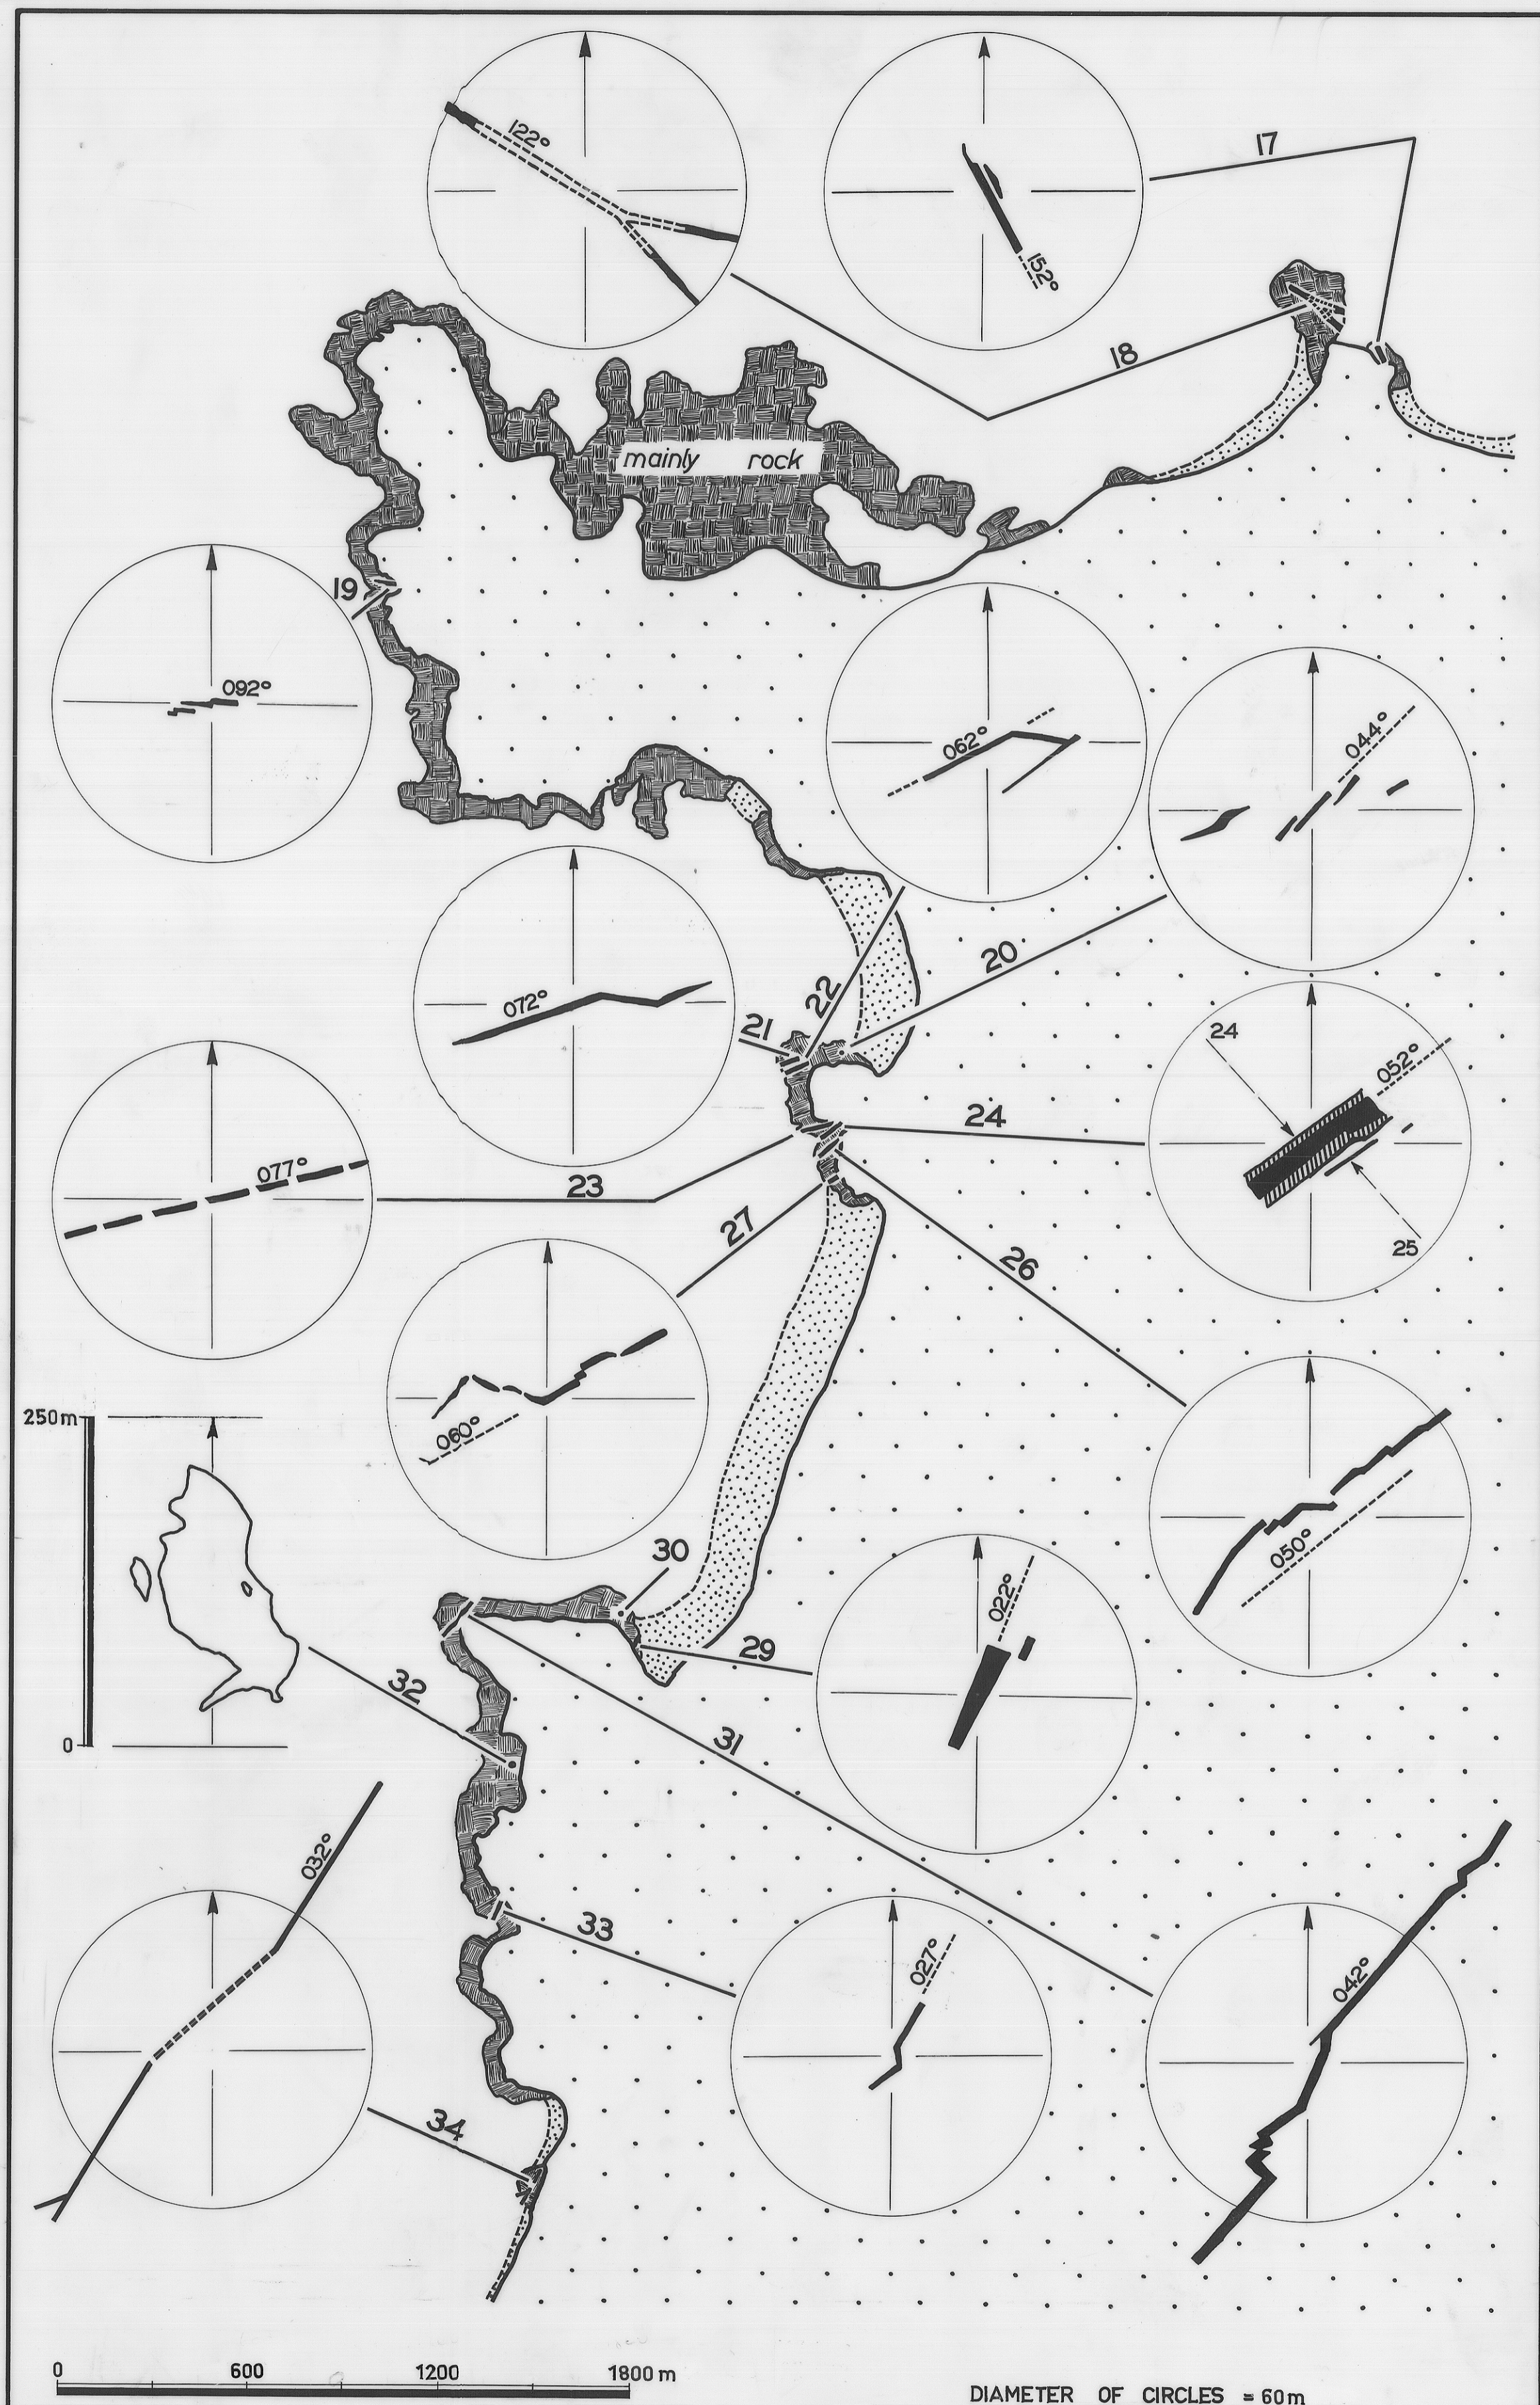

5 cm

Reduce to 255mm

LOCATION , ORIENTATION AND FORM OF DYKES (diagrammatic)  
 CAPE PORTLAND