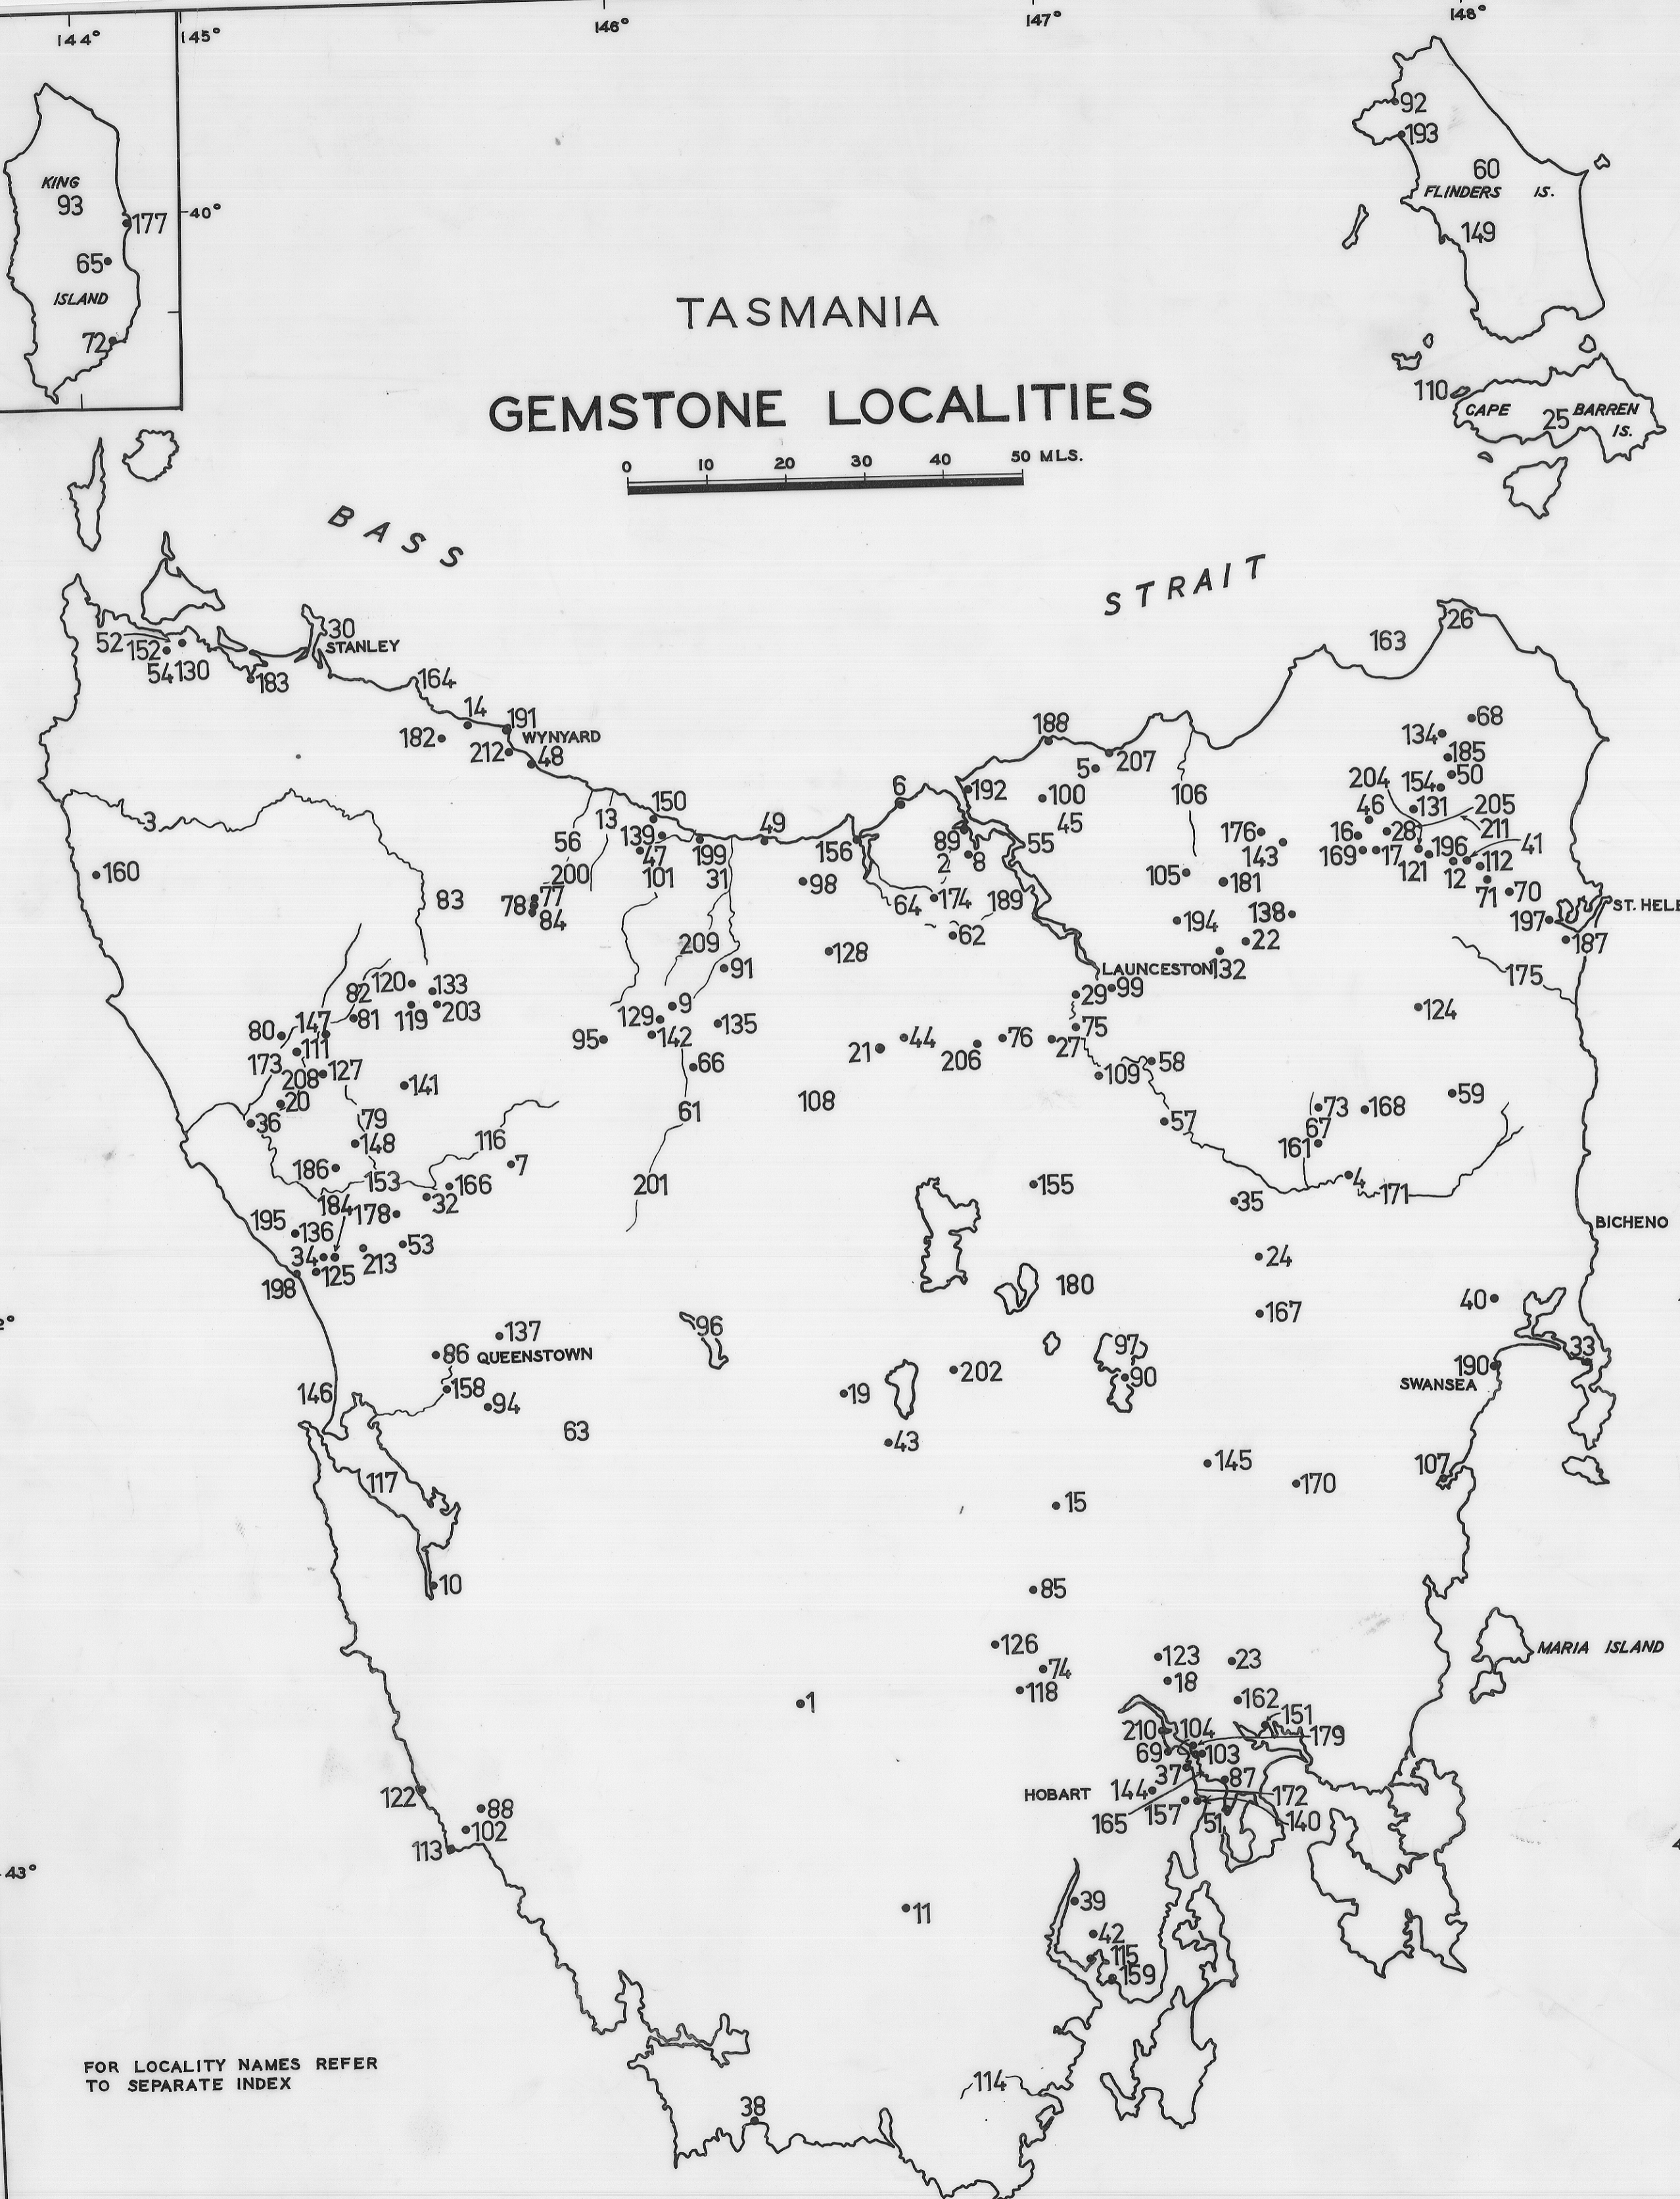

# TASMANIA GEMSTONE LOCALITIES

0 10 20 30 40 50 MLS.

Reduce To 8 1/2"

FOR LOCALITY NAMES REFER TO SEPARATE INDEX