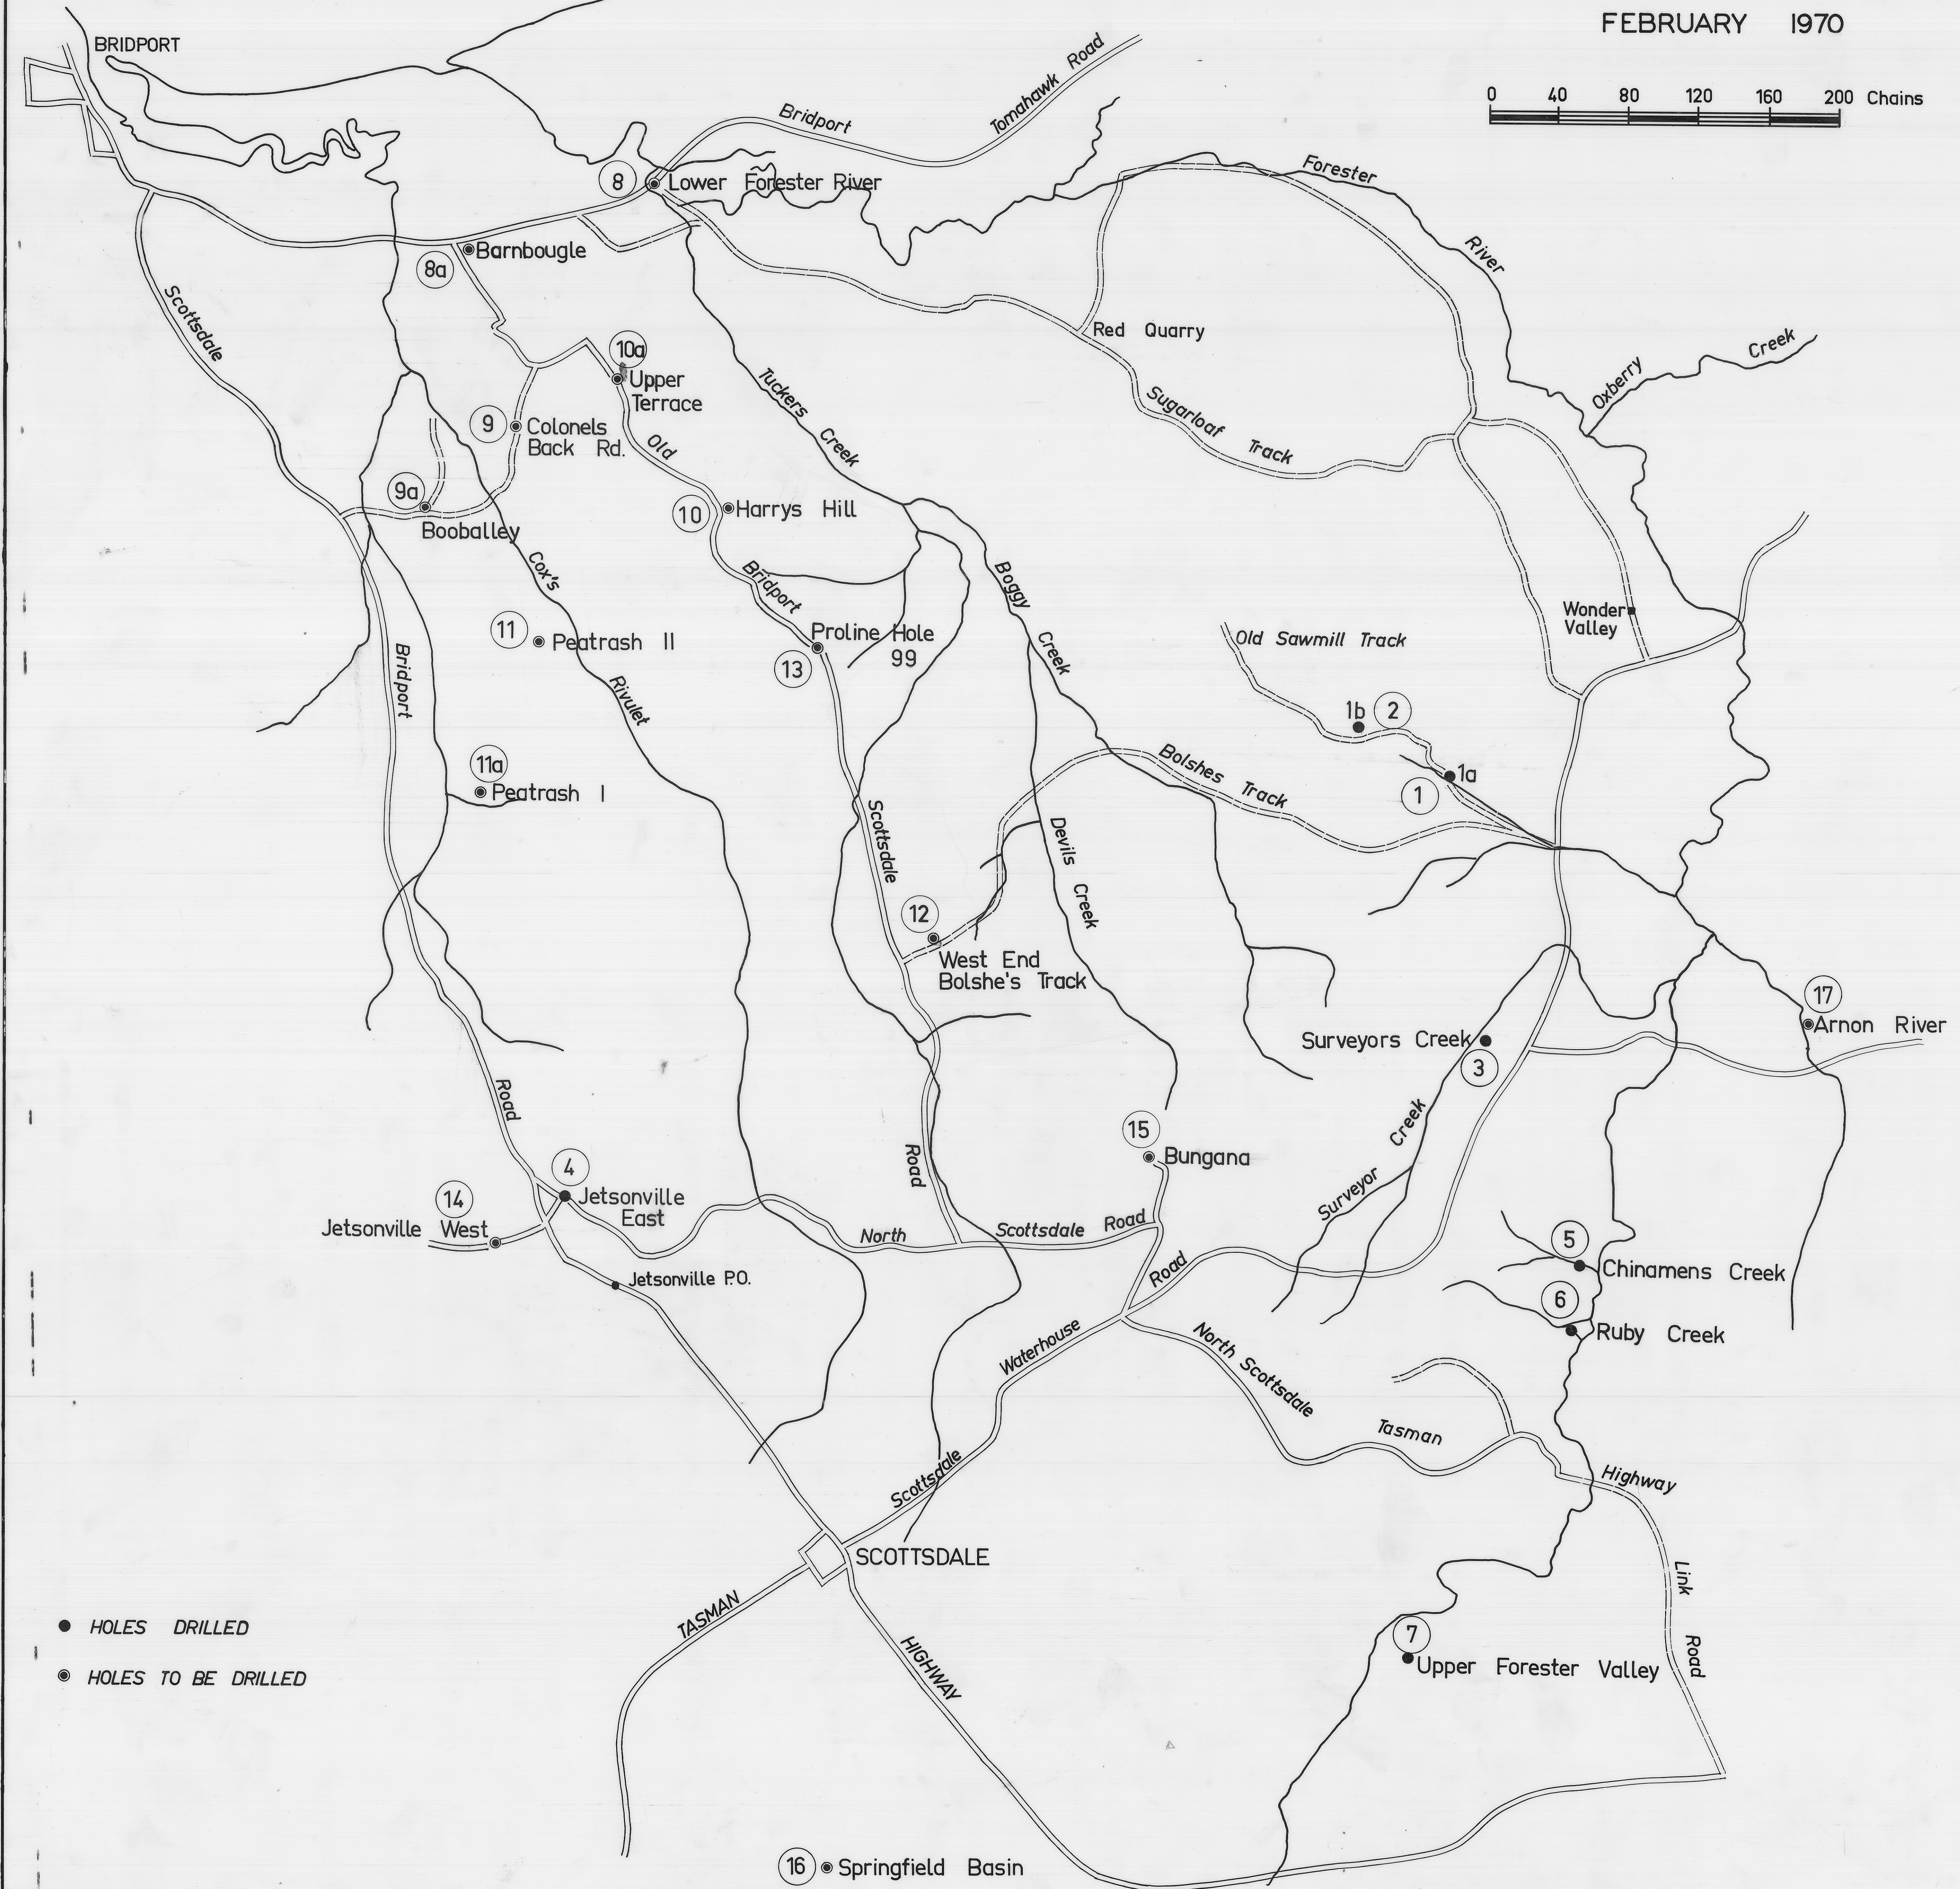

# DRILLING PROGRAMME - SCOTTSDALE AREA

FEBRUARY 1970

- HOLES DRILLED
- ● HOLES TO BE DRILLED

3314

325