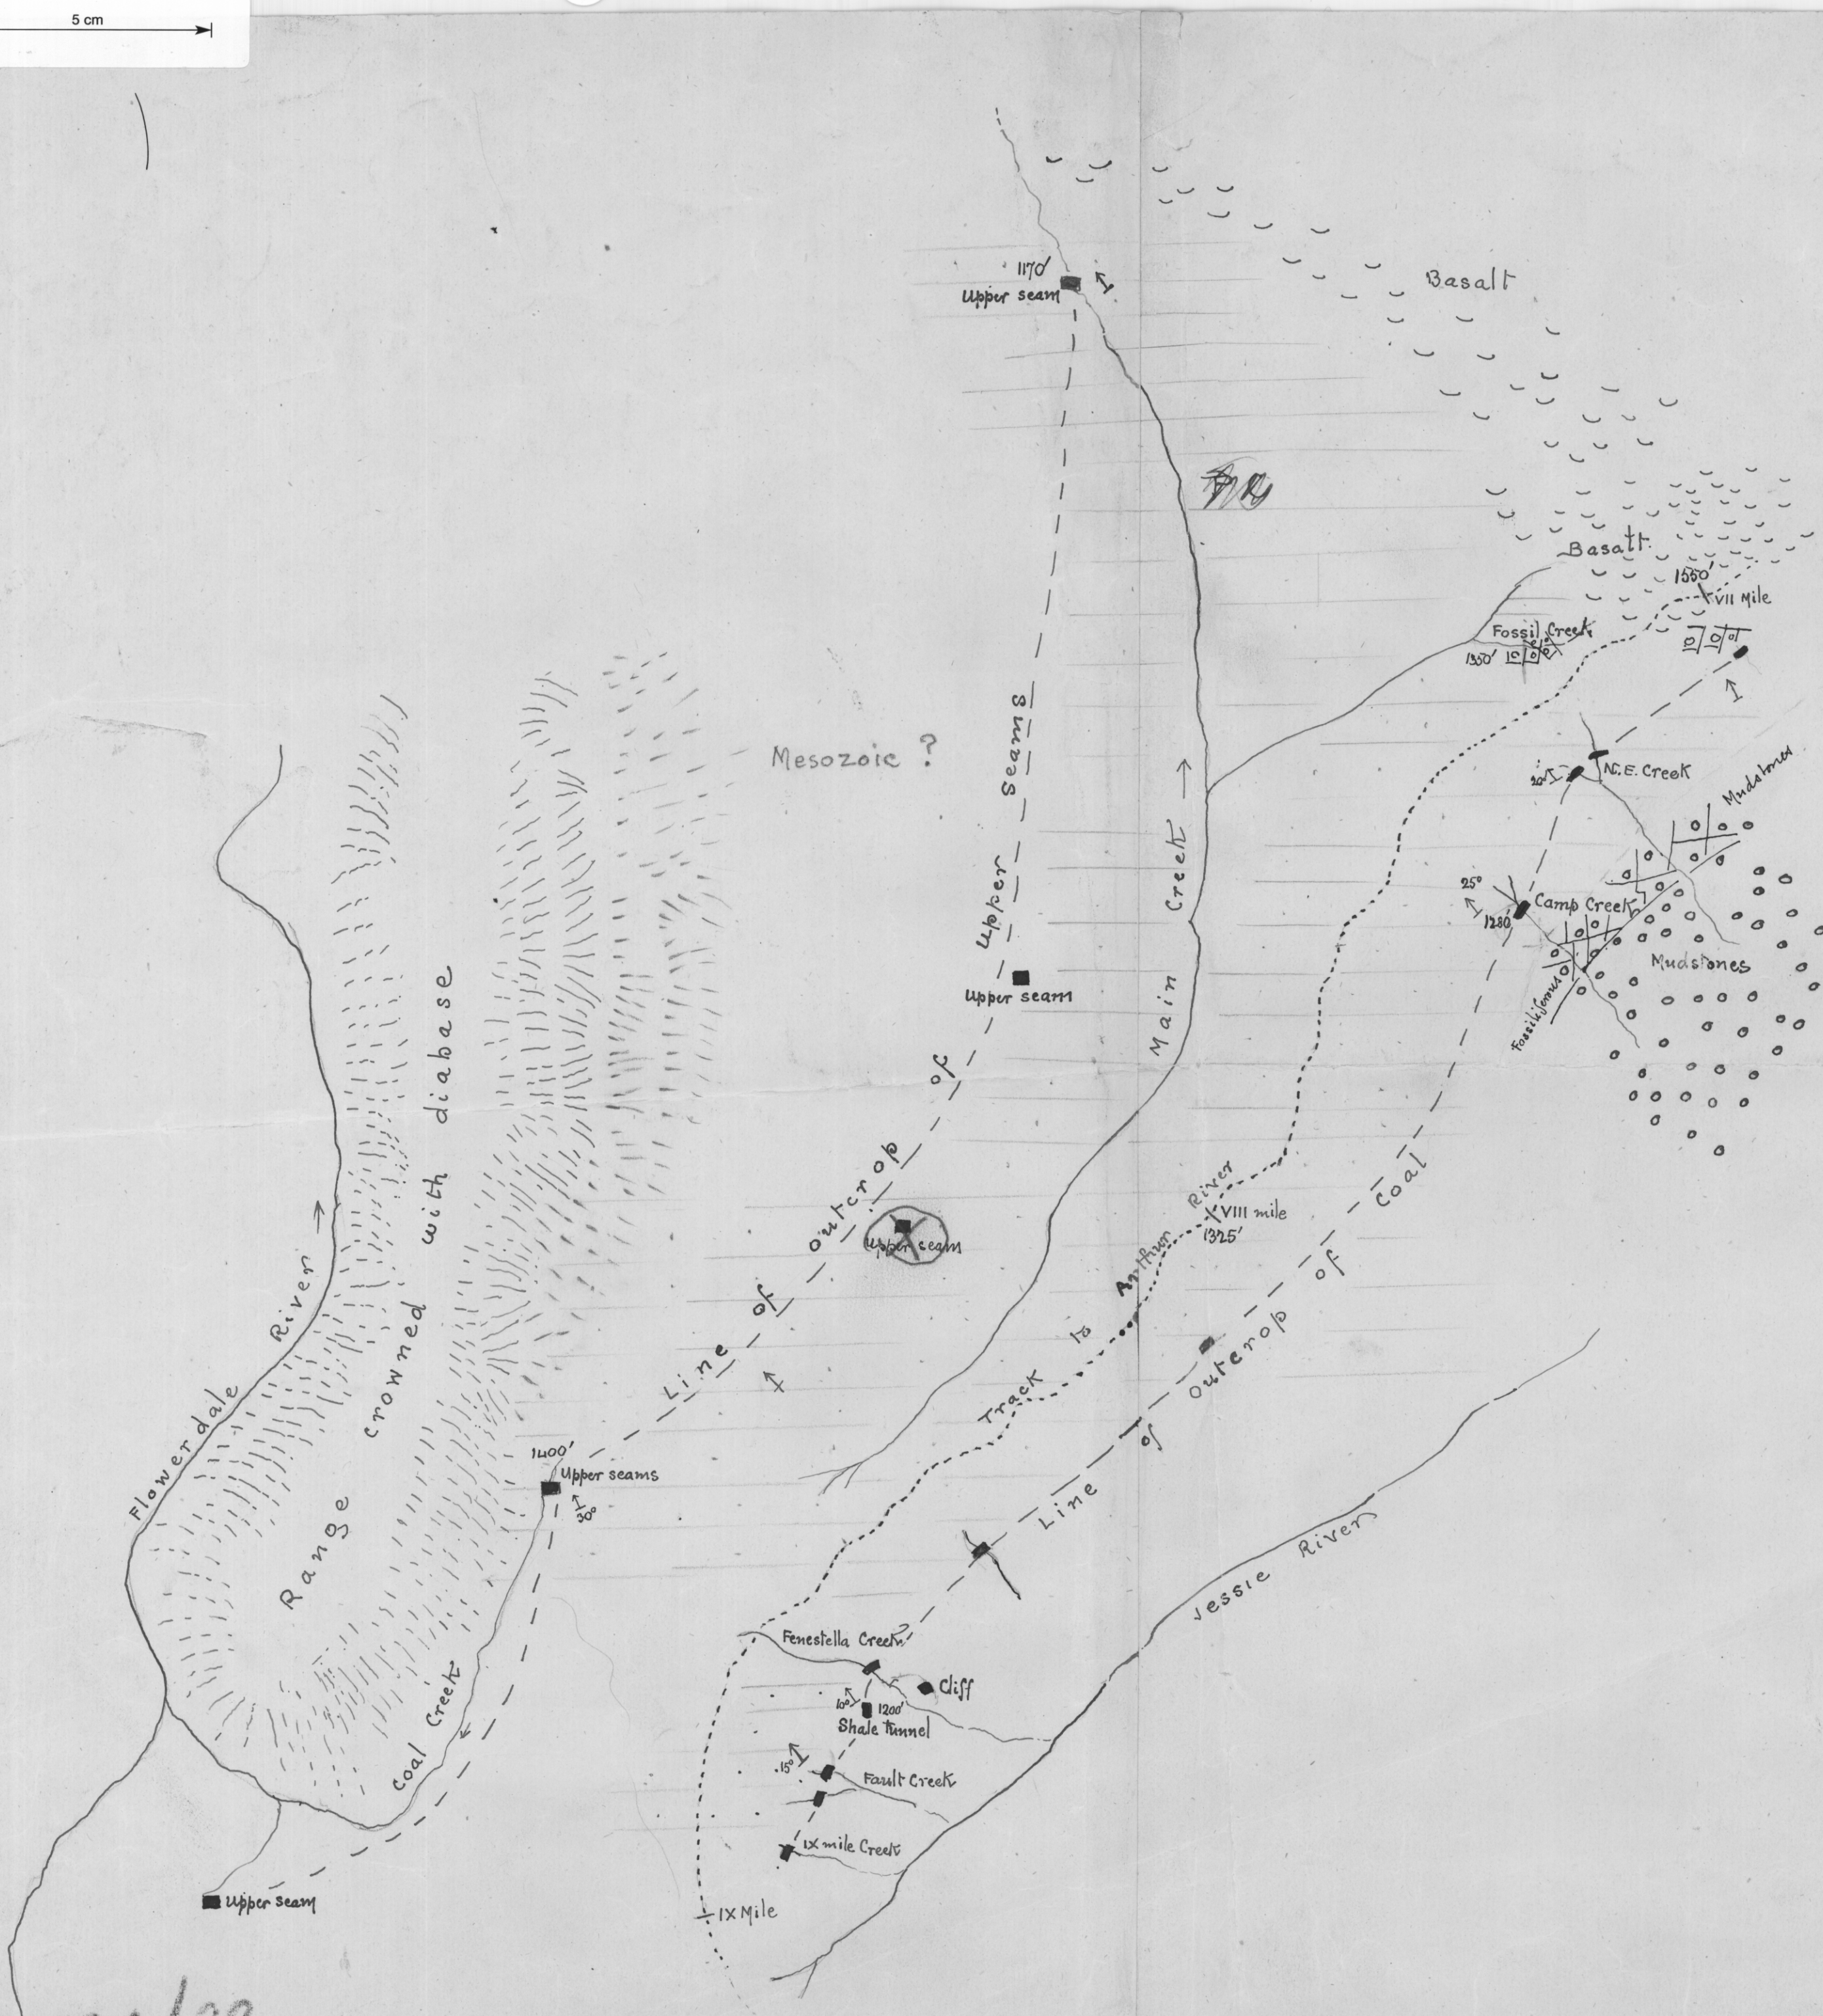

5 cm

M.R. No 7

Scale 10 chains to an inch

Geological sketch map of  
Preolenna Coal-field

- Basalt
- Permian Carboniferous sandstone
- " " mudstone
- " " fossiliferous mudstones
- Coal outcrops
- Direction of dip of strata
- VII, VIII, IX Miles from Calder river

334/28

11-38  
334