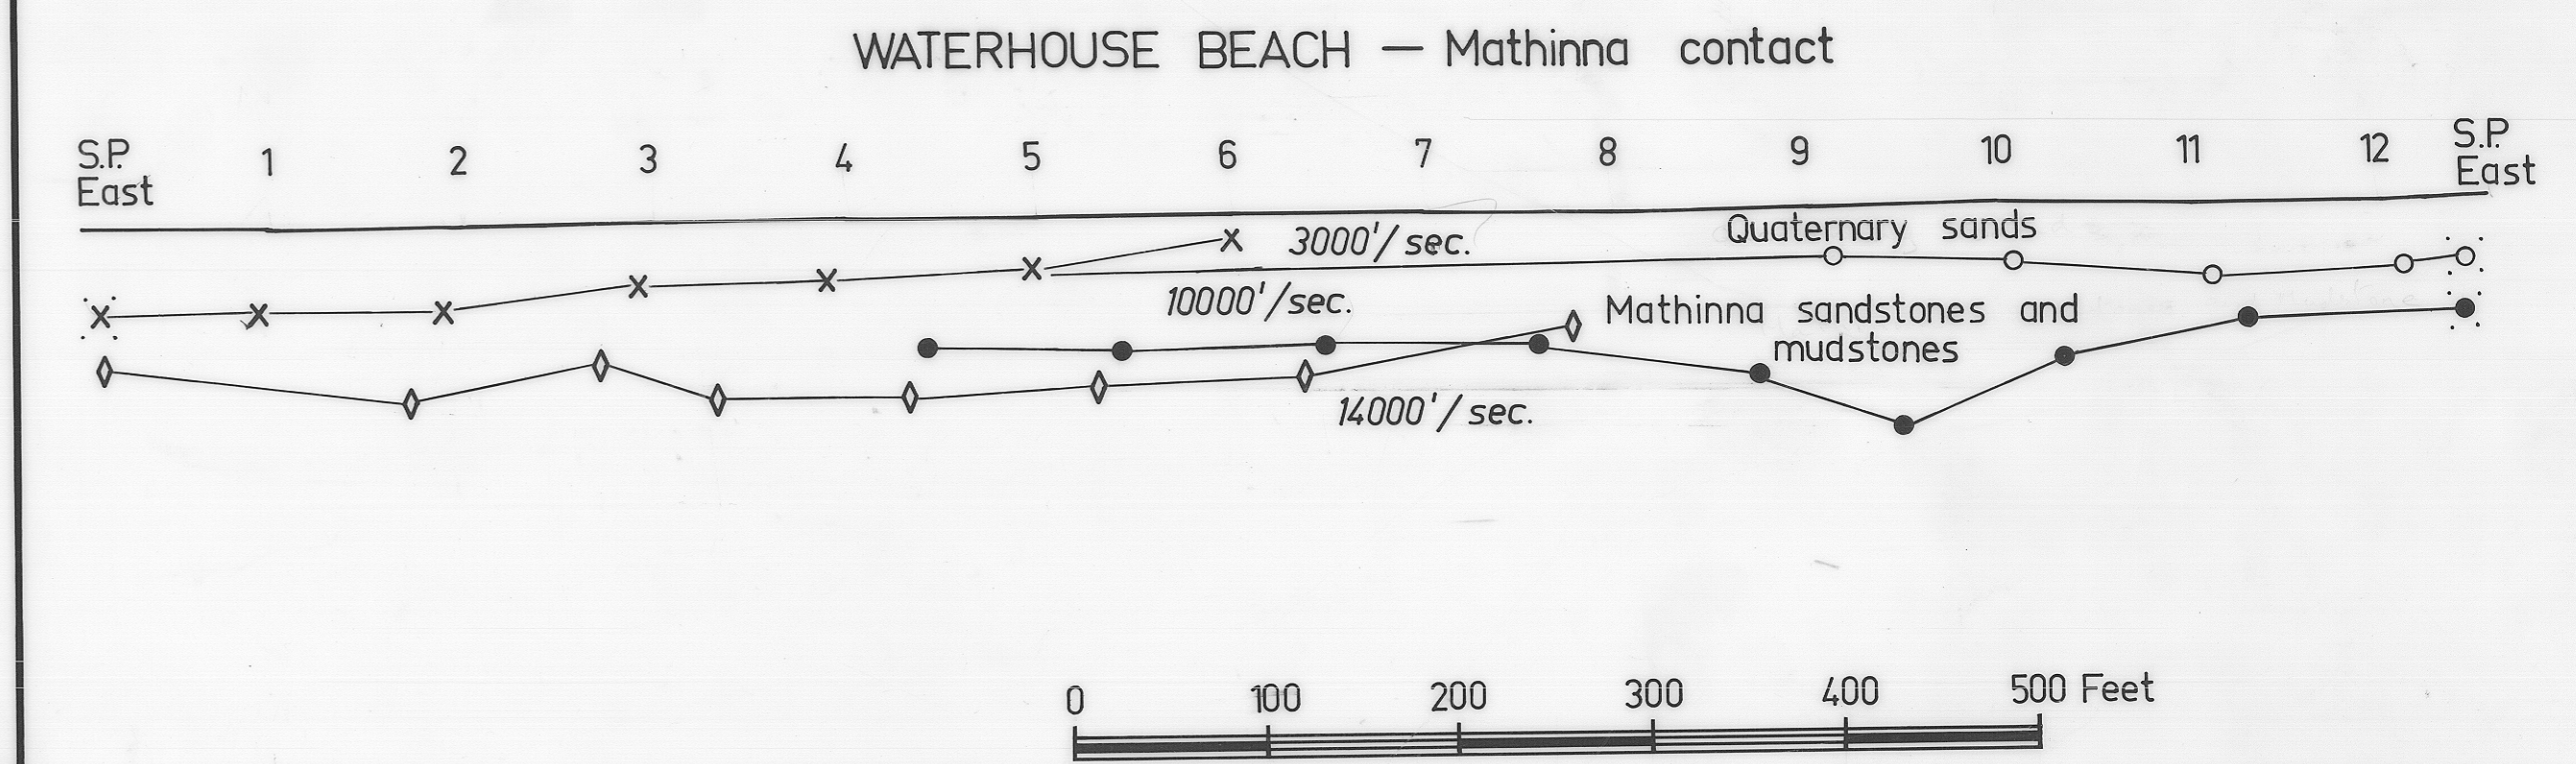

3383

SCOTTSDALE SEISMIC SAFARI NO. 4

GEOLOGIST : W. R. MOORE
 Draughtsman : T.R. Bellis
 Fired : June 1970
 Draughted : November 1970