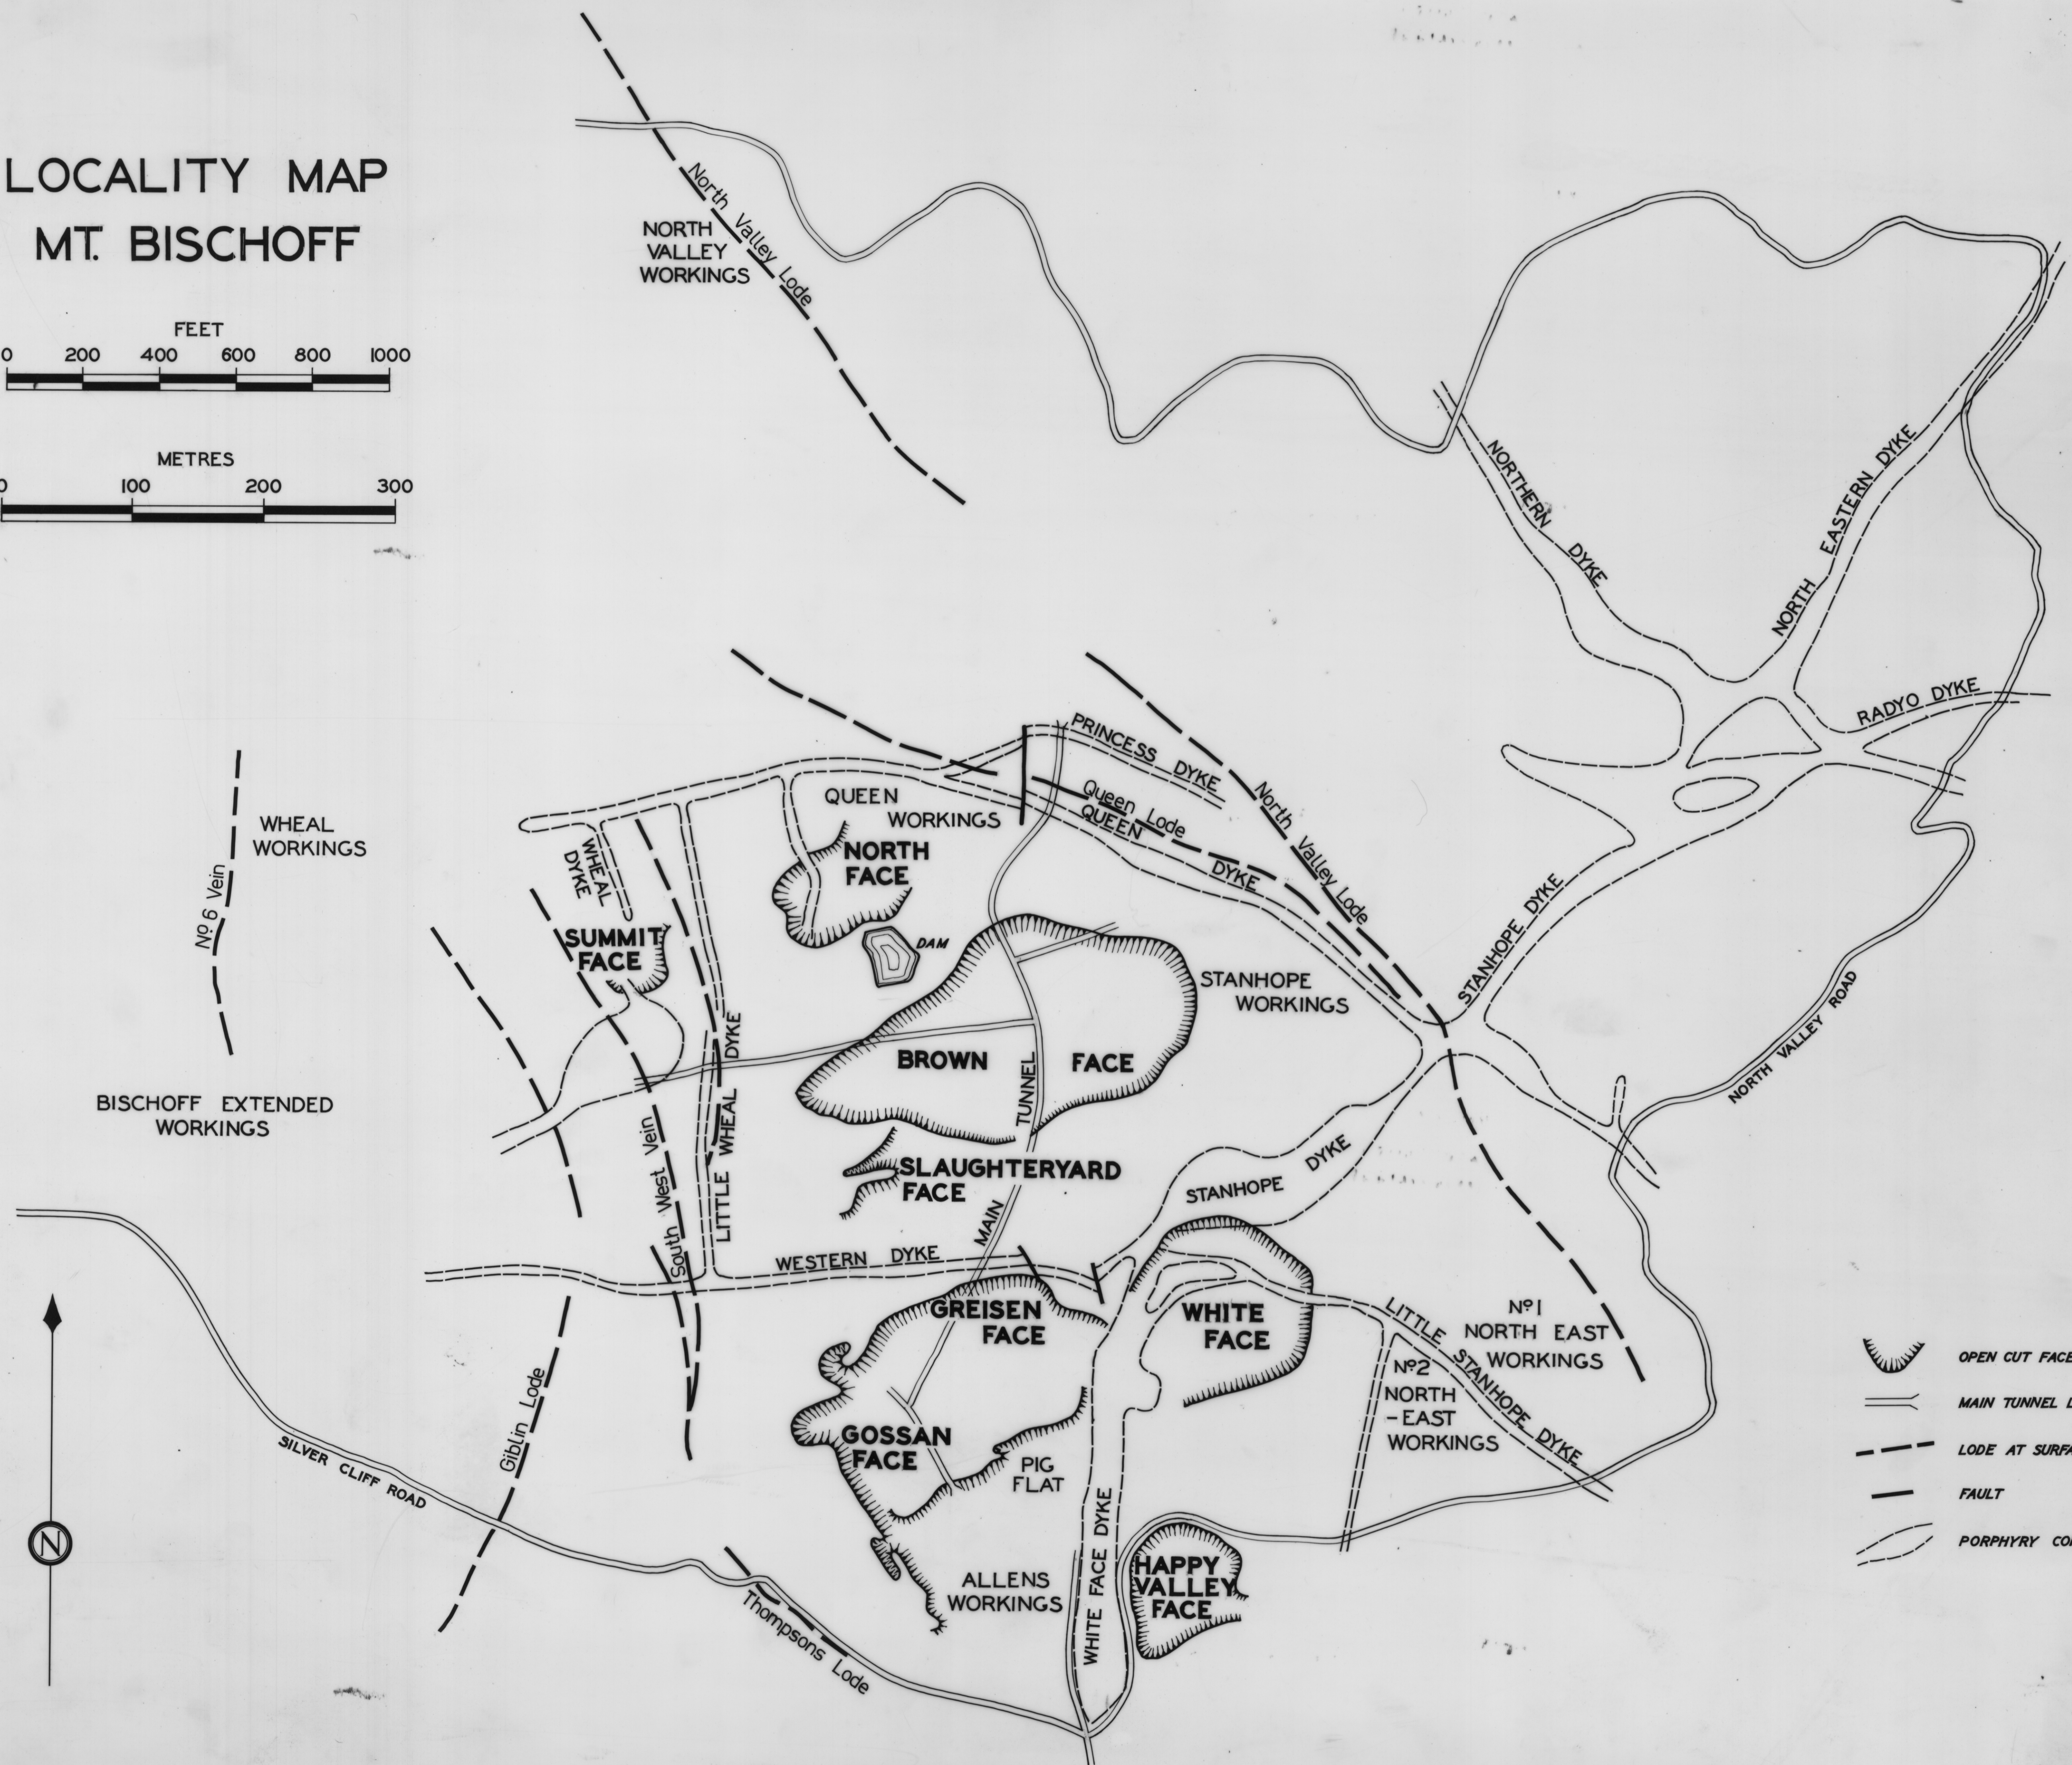

LOCALITY MAP MT. BISCHOFF

3406

- OPEN CUT FACE
- MAIN TUNNEL LEVEL
- LODGE AT SURFACE
- FAULT
- PORPHYRY CONTACT

5 cm