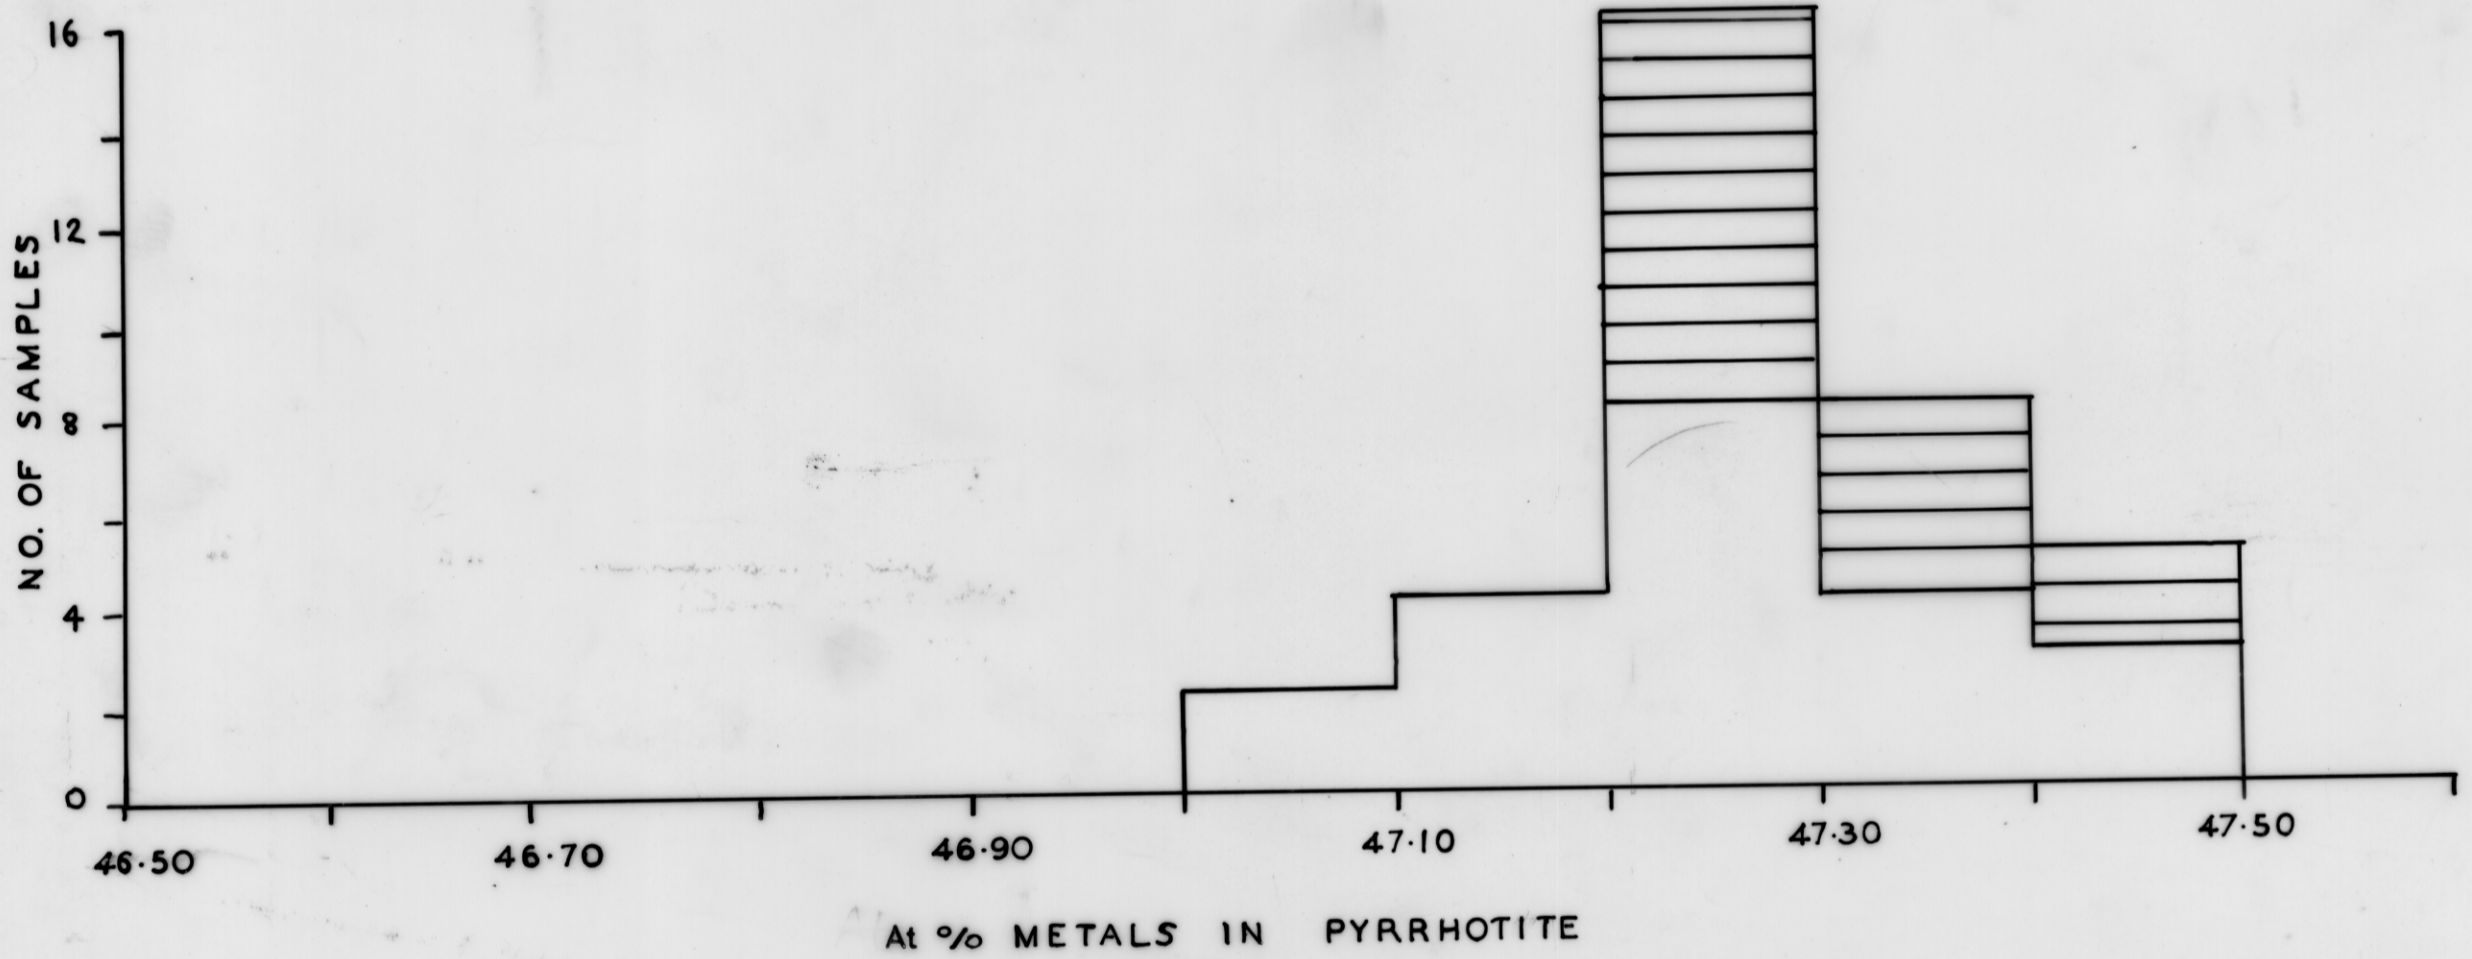

5 cm

PYRRHOTITE CRUSHED IN SHELLITE

PYRRHOTITE CRUSHED IN AIR

PIG FLAT - GREISEN FACE

BROWN FACE

SLAUGHTERYARD FACE

COMPARISON OF PYRRHOTITE COMPOSITIONS - MT. BISCHOFF.