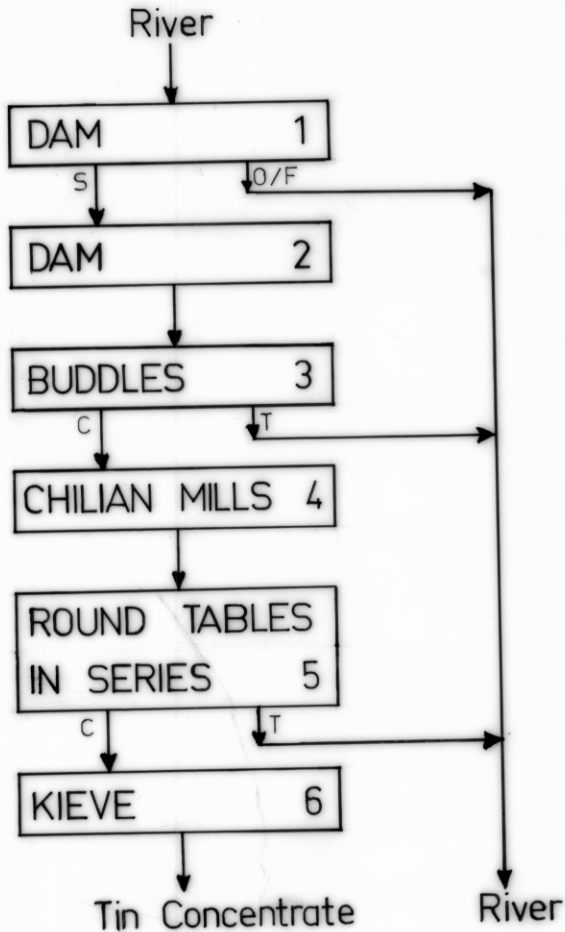

471

3446 C

(FIG 14)

5 cm

Mt. BISCHOFF TIN MINING Co.
REGISTERED RINGTAIL PLANT
FLWSHEET, WARATAH 1904
Source : Clark (Aust. Min. & Met.)

FIGURE 14