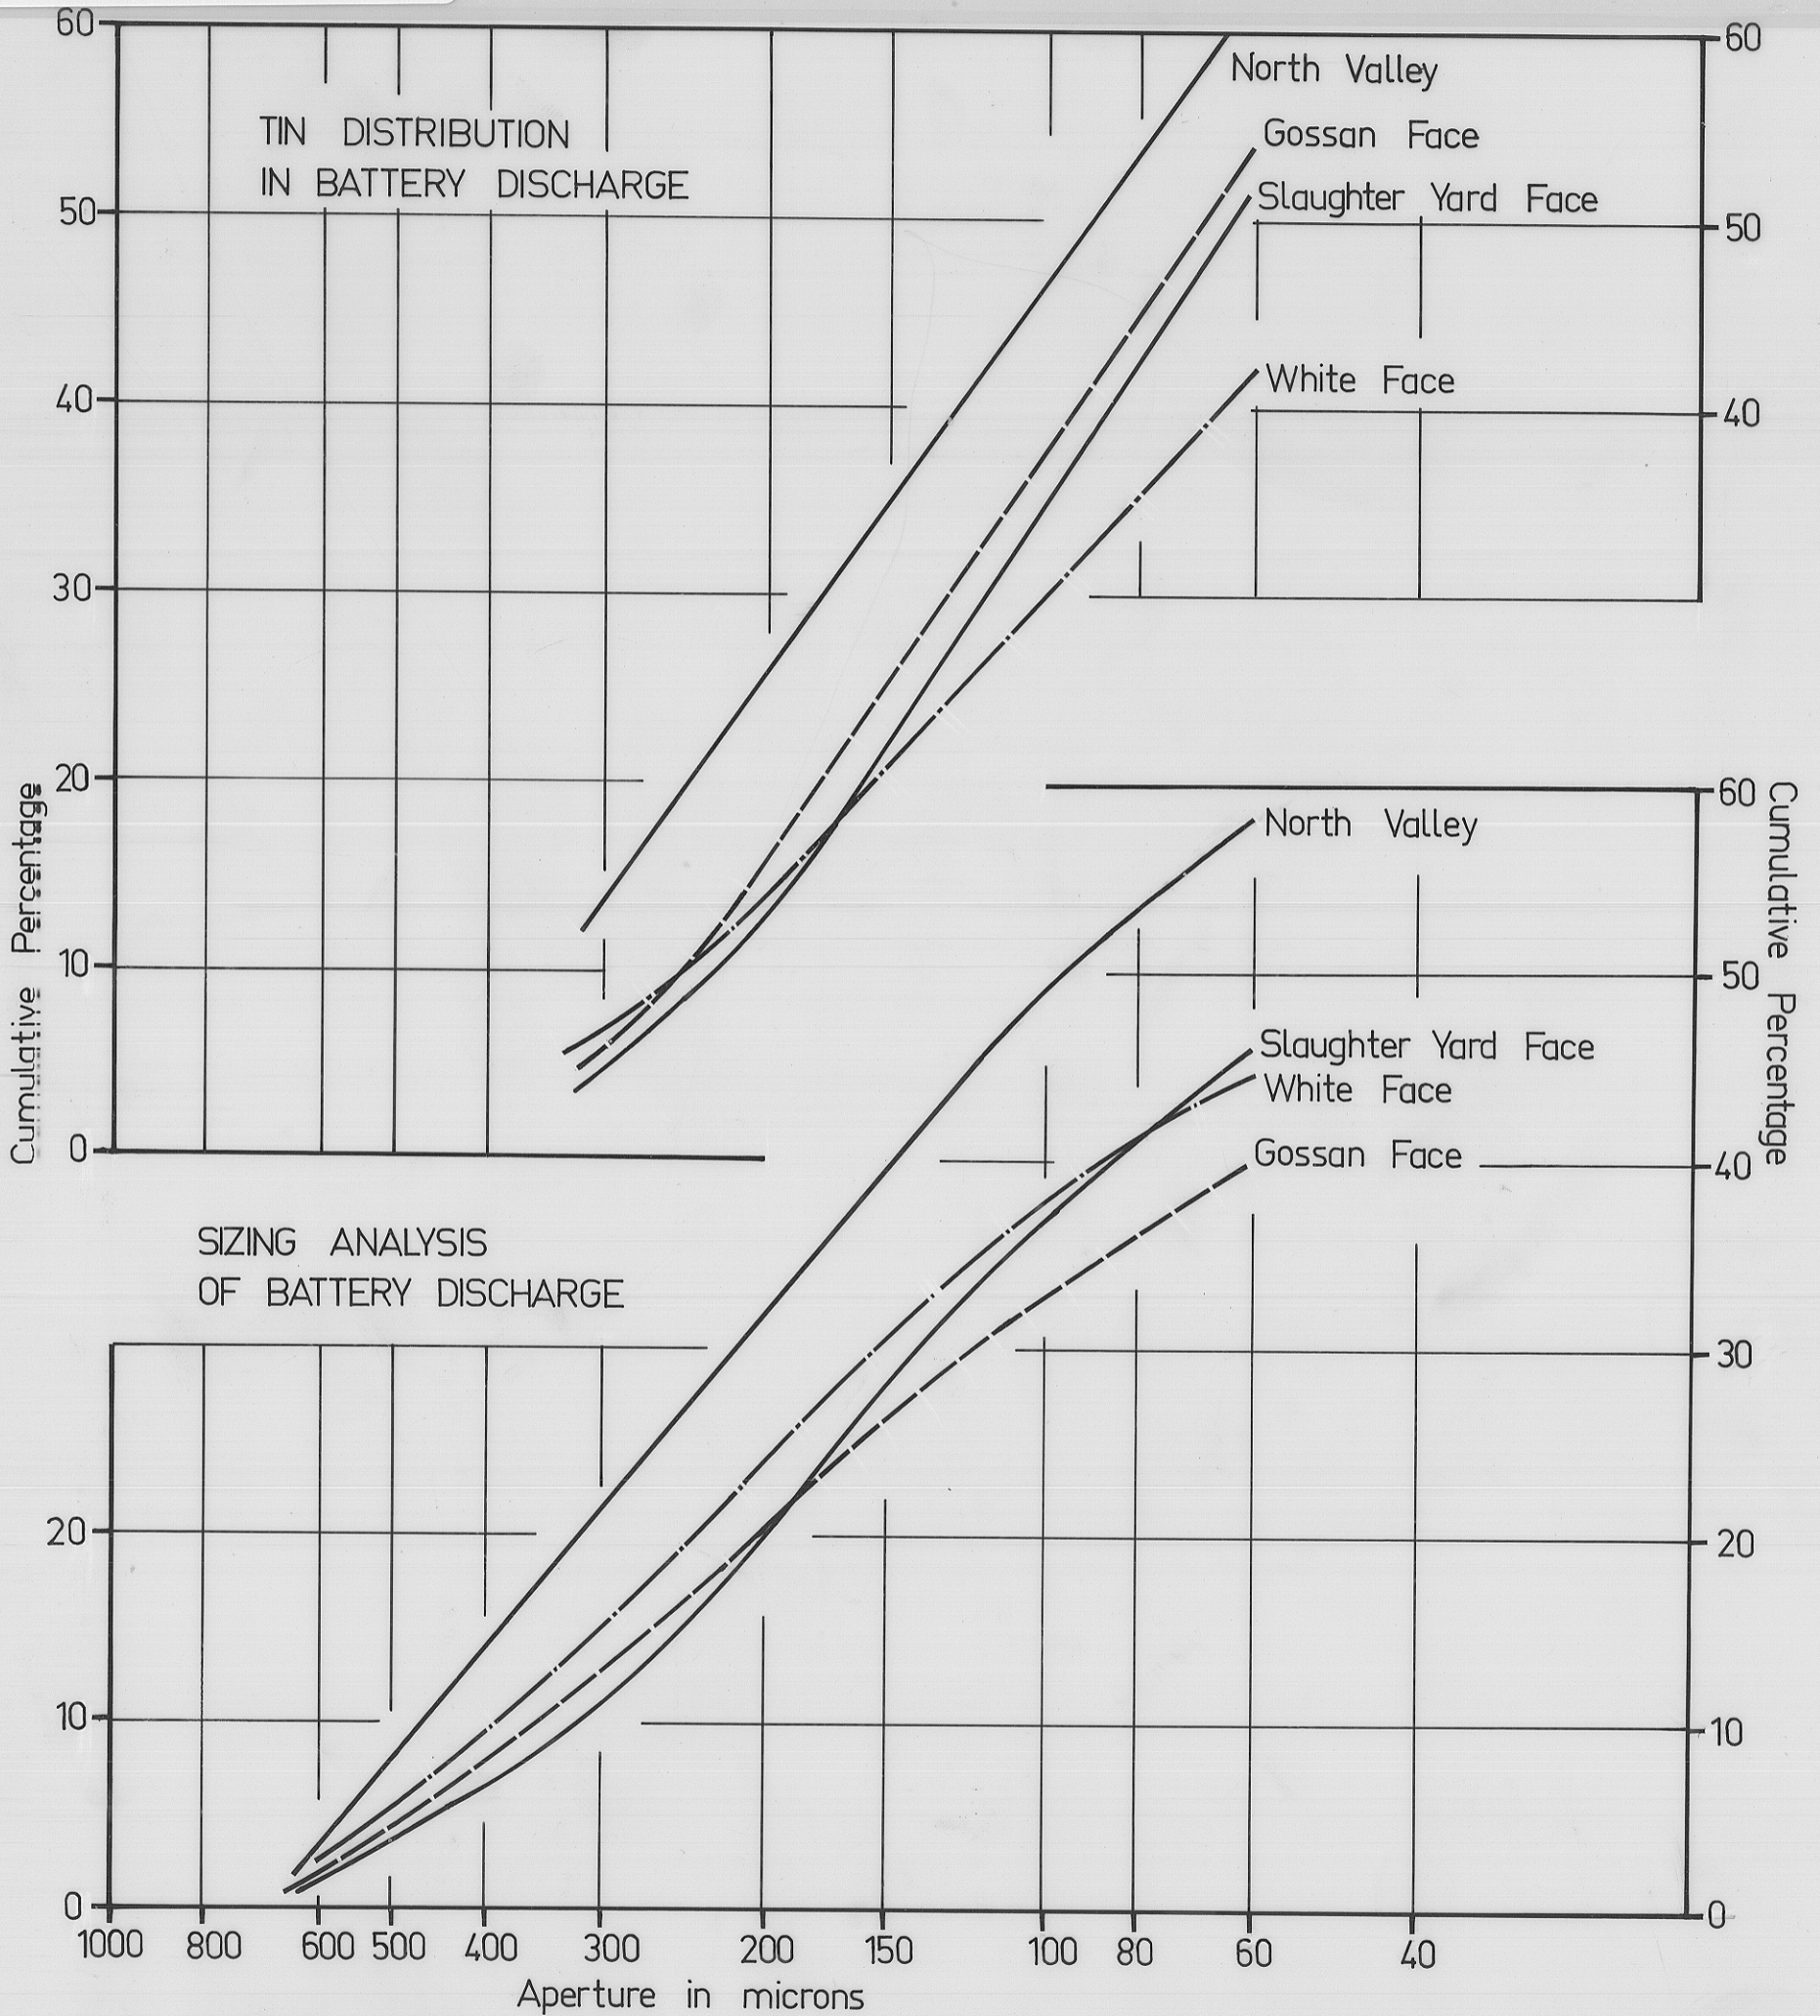

3450A

(FIG 23)

480

5 cm

Mt. BISCHOFF - 1942 - DISCHARGE FOR VARIOUS BATTERIES
SIZING & TIN DISTRIBUTION

Source : R73

FIGURE 23