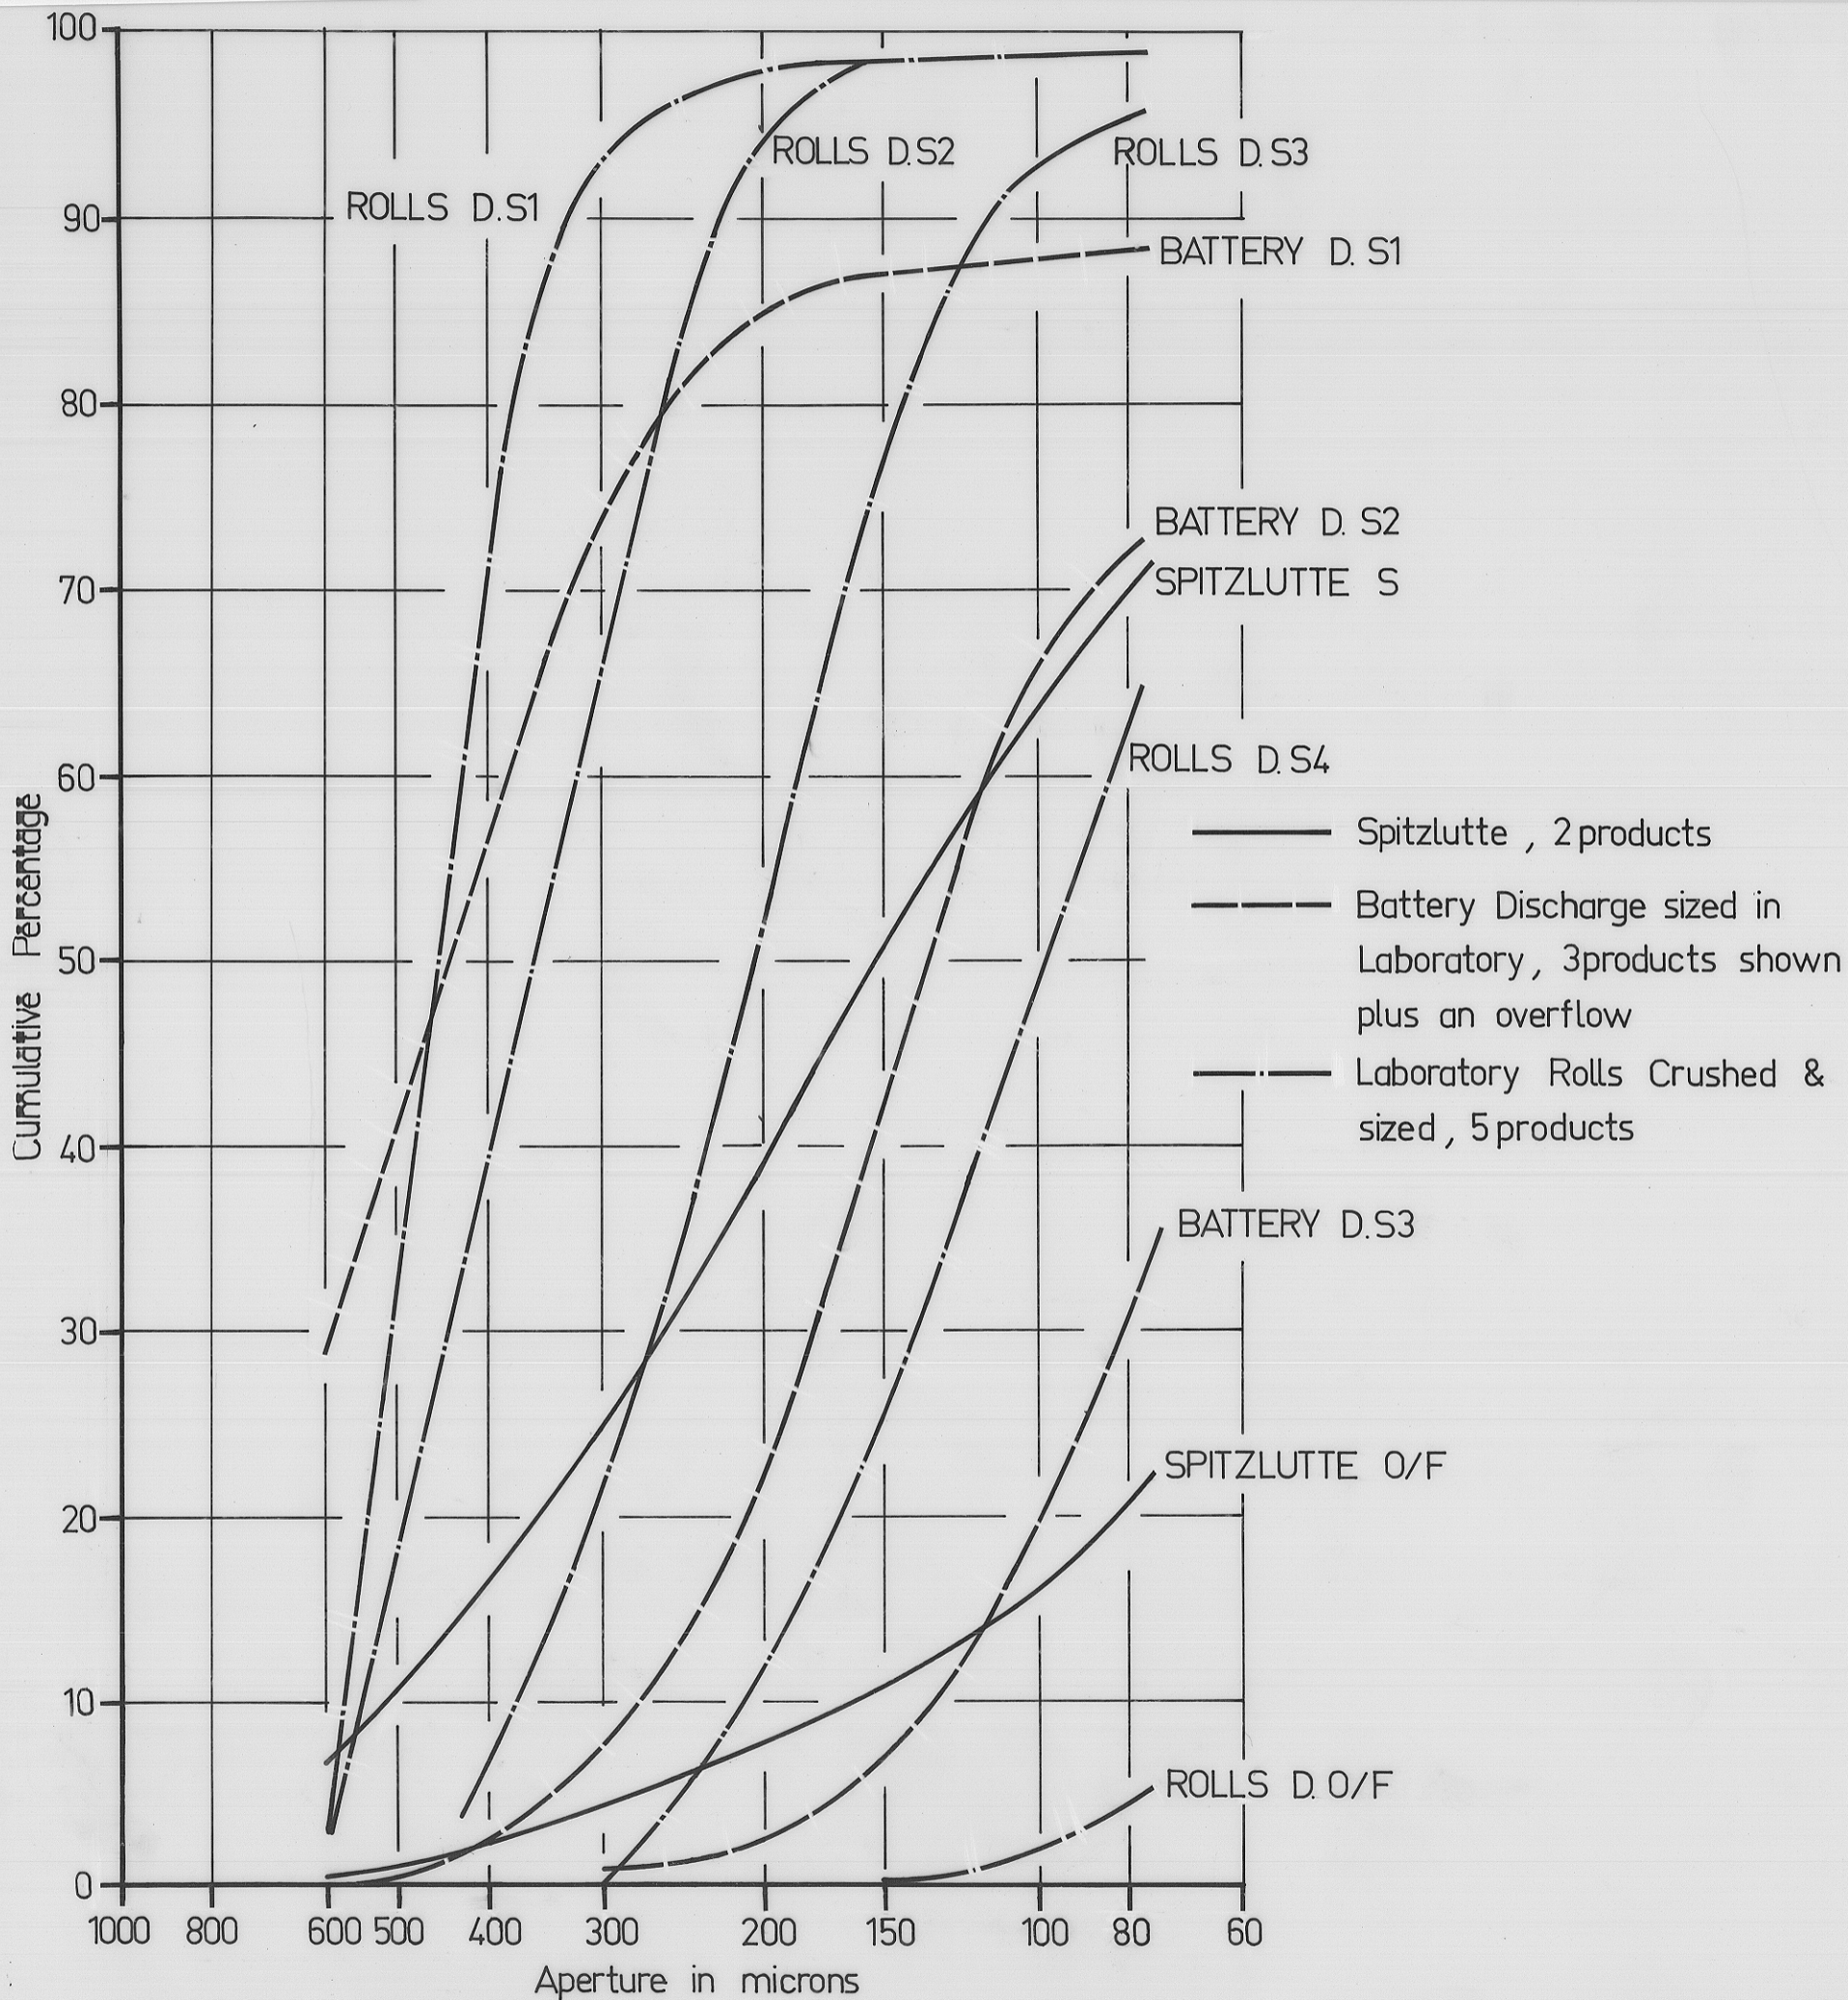

3450 B

(FIG 24)

481

5 cm

NORTH VALLEY PLANT & LABORATORY TABLE FEEDS 1943

SOURCE :- C.S.I.R. Report 259

FIGURE 24