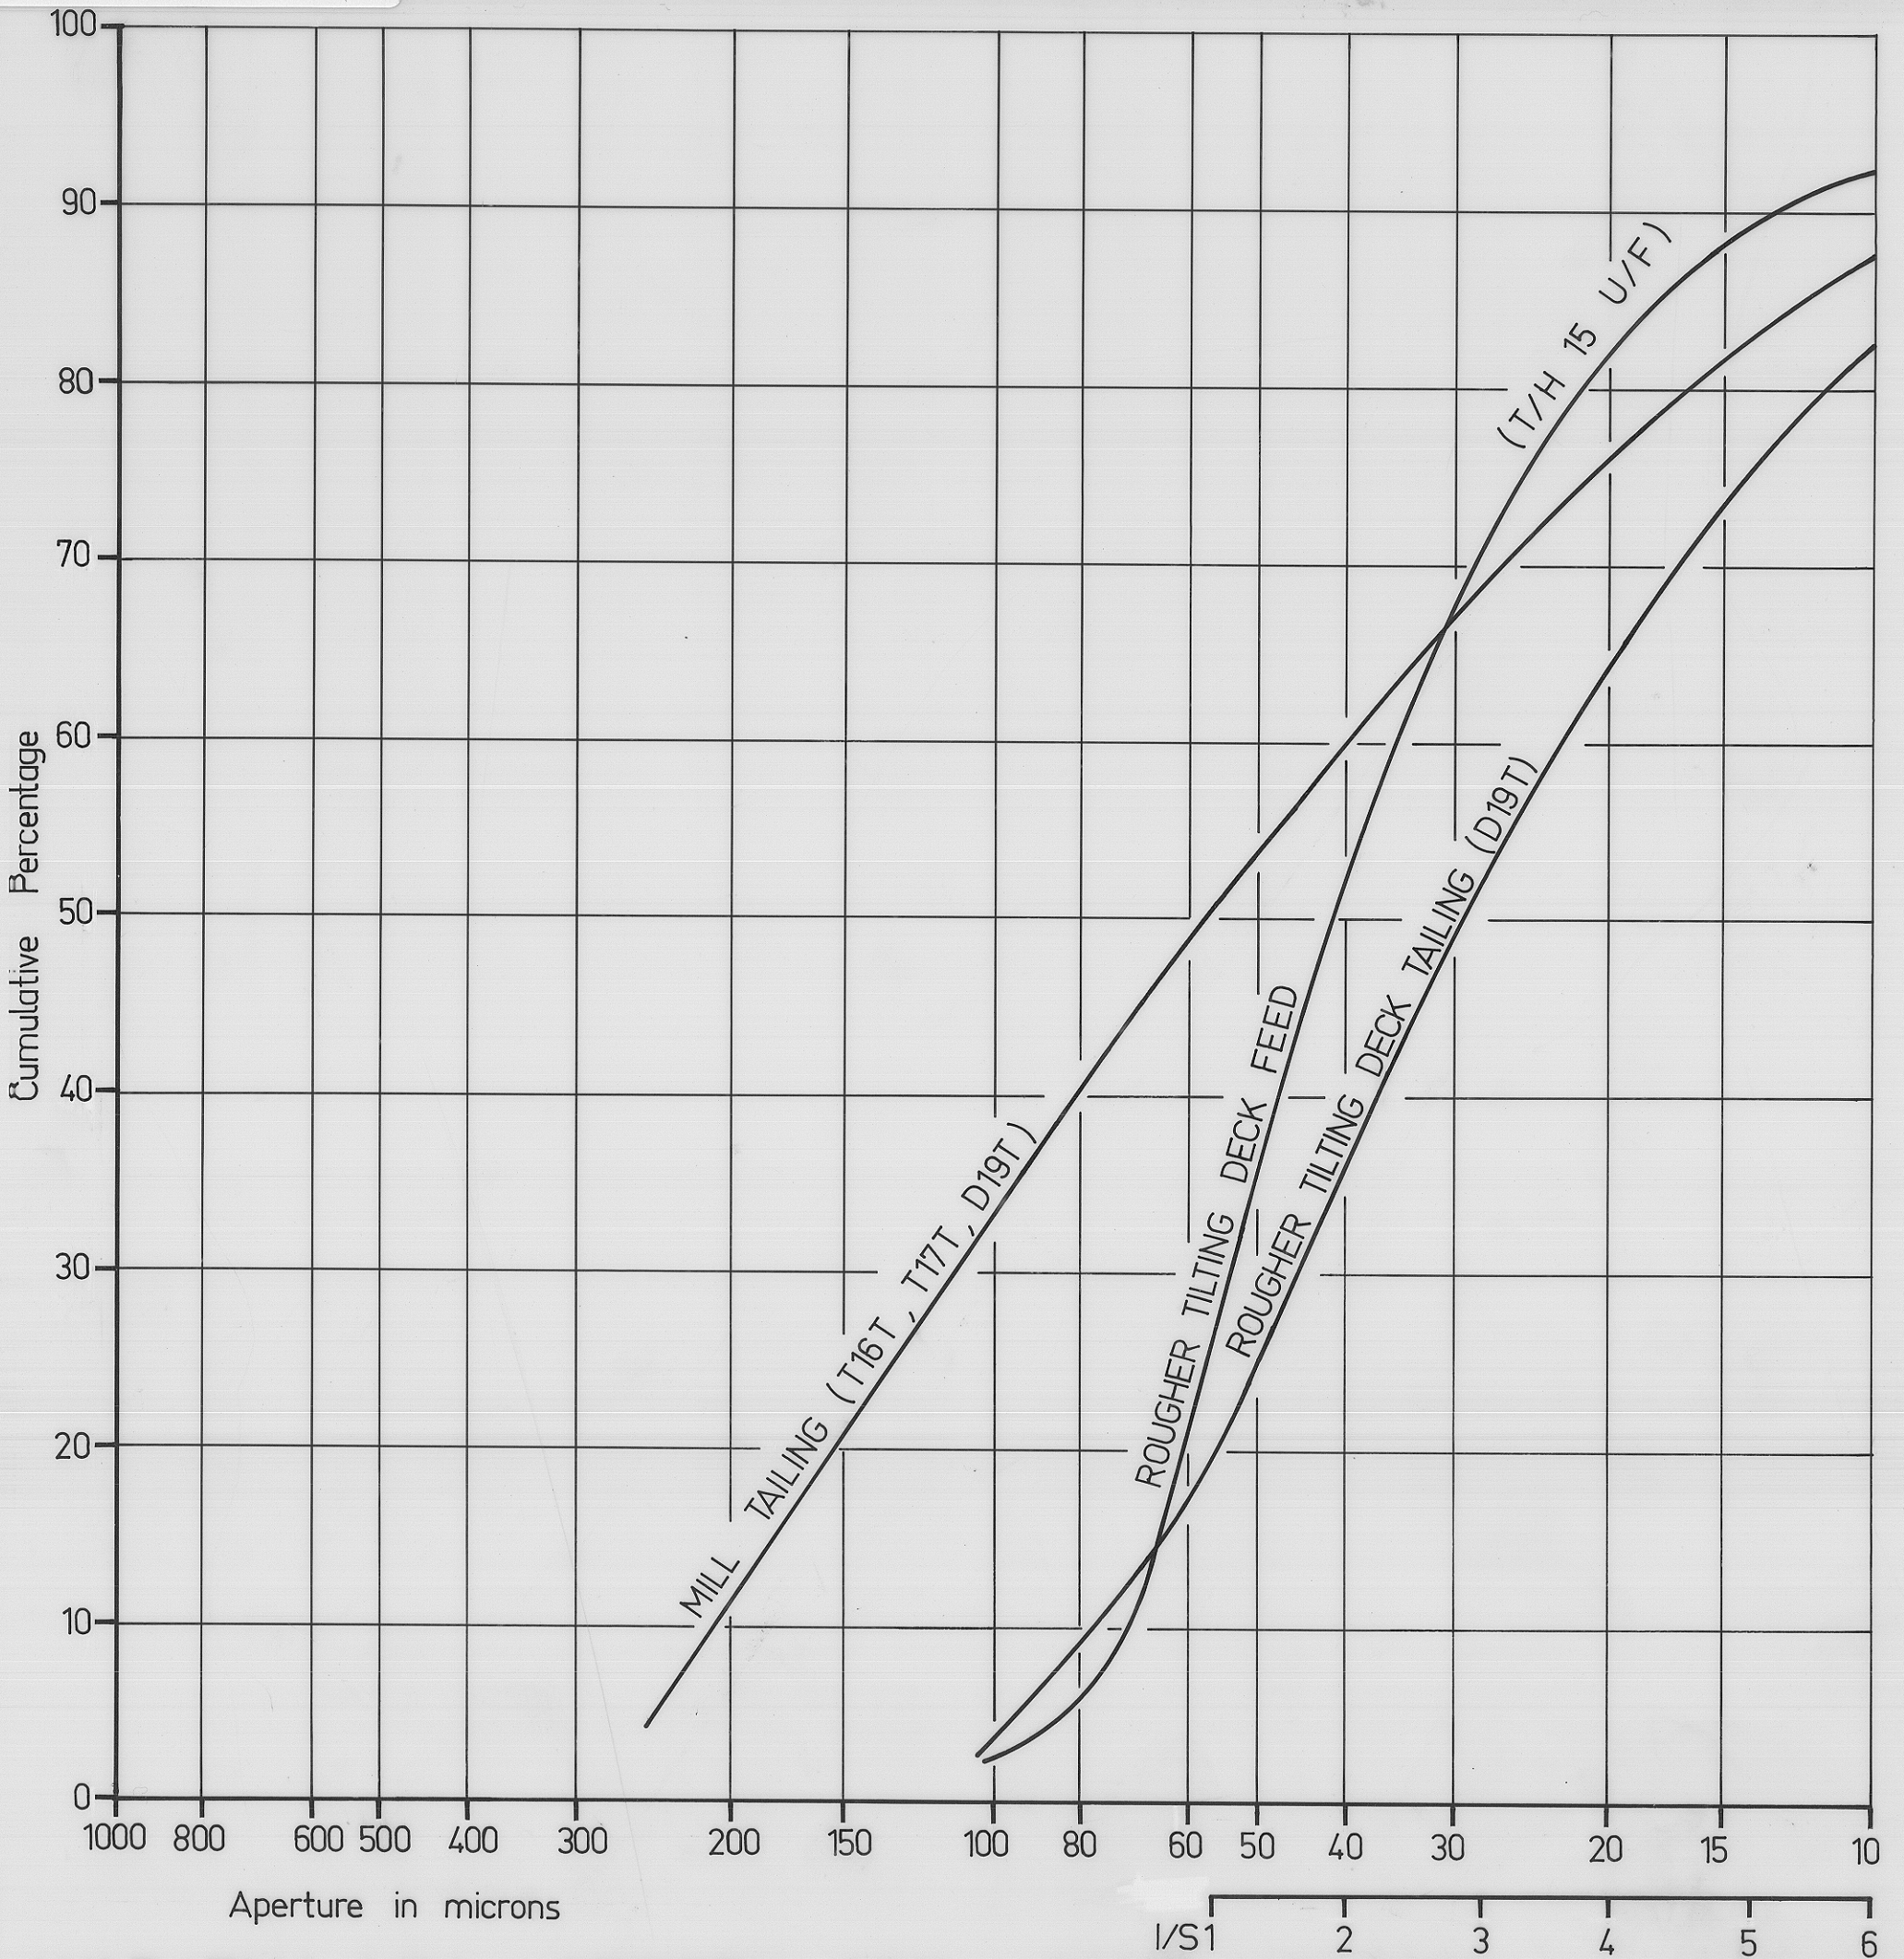

3452 E

(FIG 35)

442

5 cm

WARATAH MILL - GREISEN ORE - SAMPLING TEST - Aug. 1947 - R195

TIN DISTRIBUTION IN:- Rougher Tilting Deck Feed & Tailing  
Mill Tailing

FIGURE 35