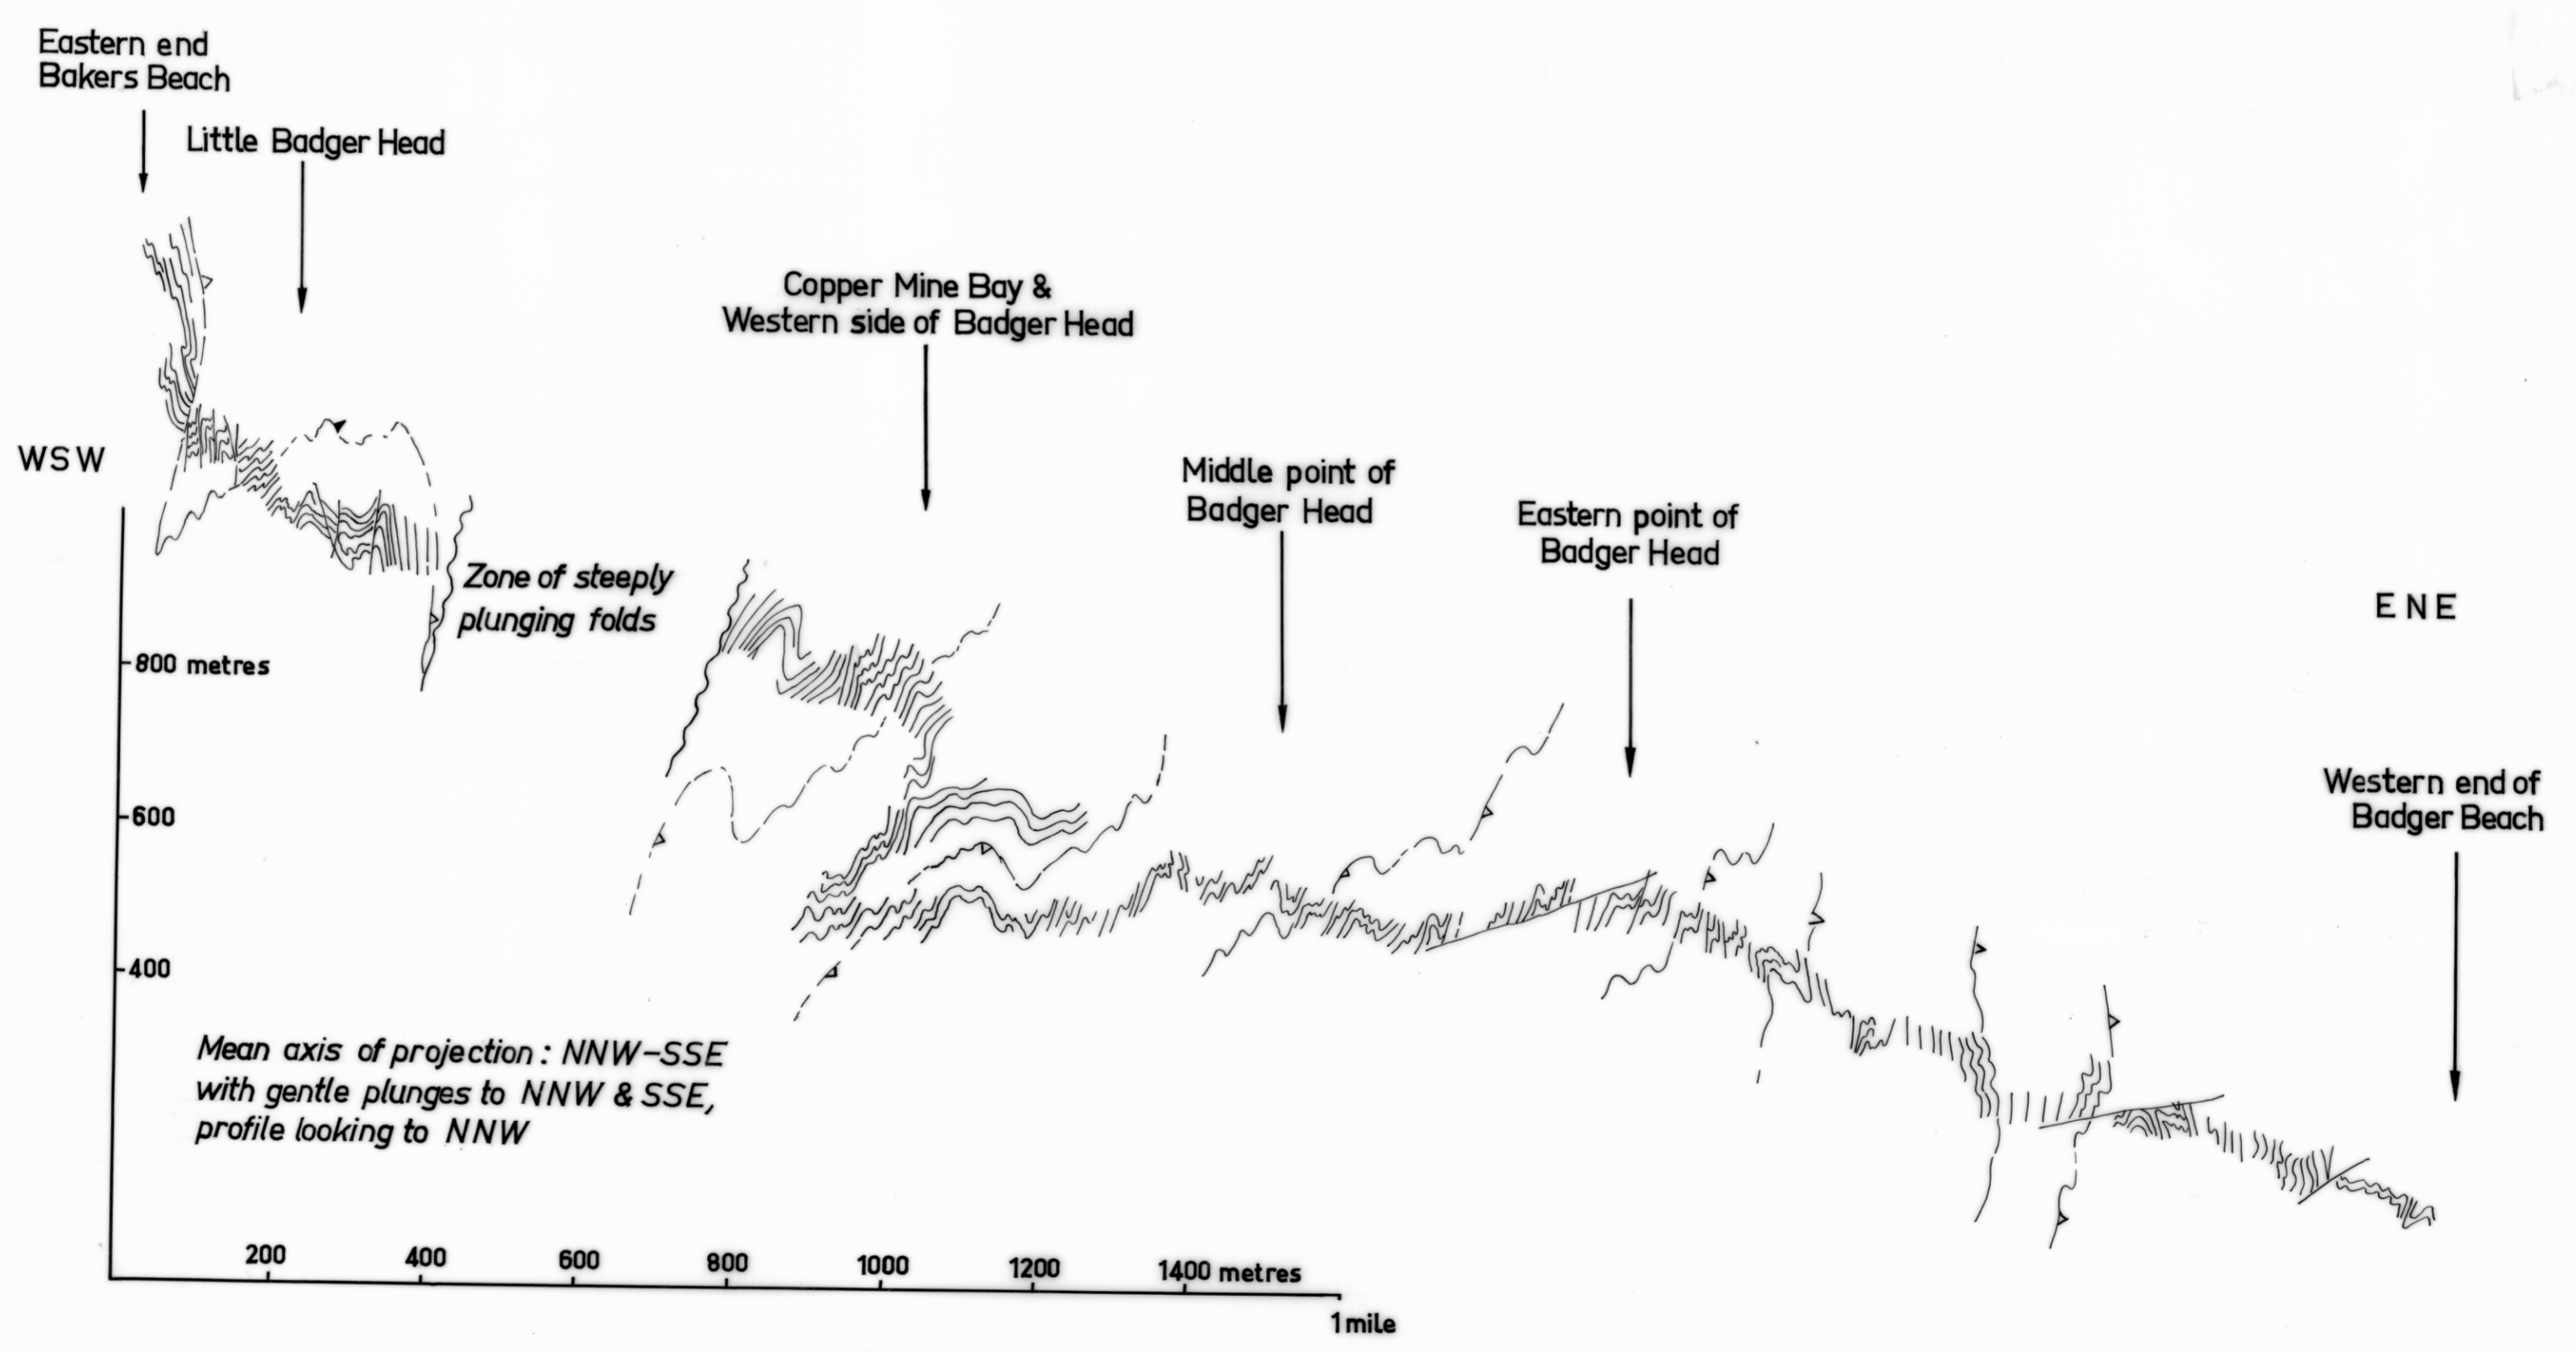

3527

567

5 cm

Mean axis of projection: NNW-SSE
with gentle plunges to NNW & SSE,
profile looking to NNW

Composite axial projection profile
Badger Head

3527-30