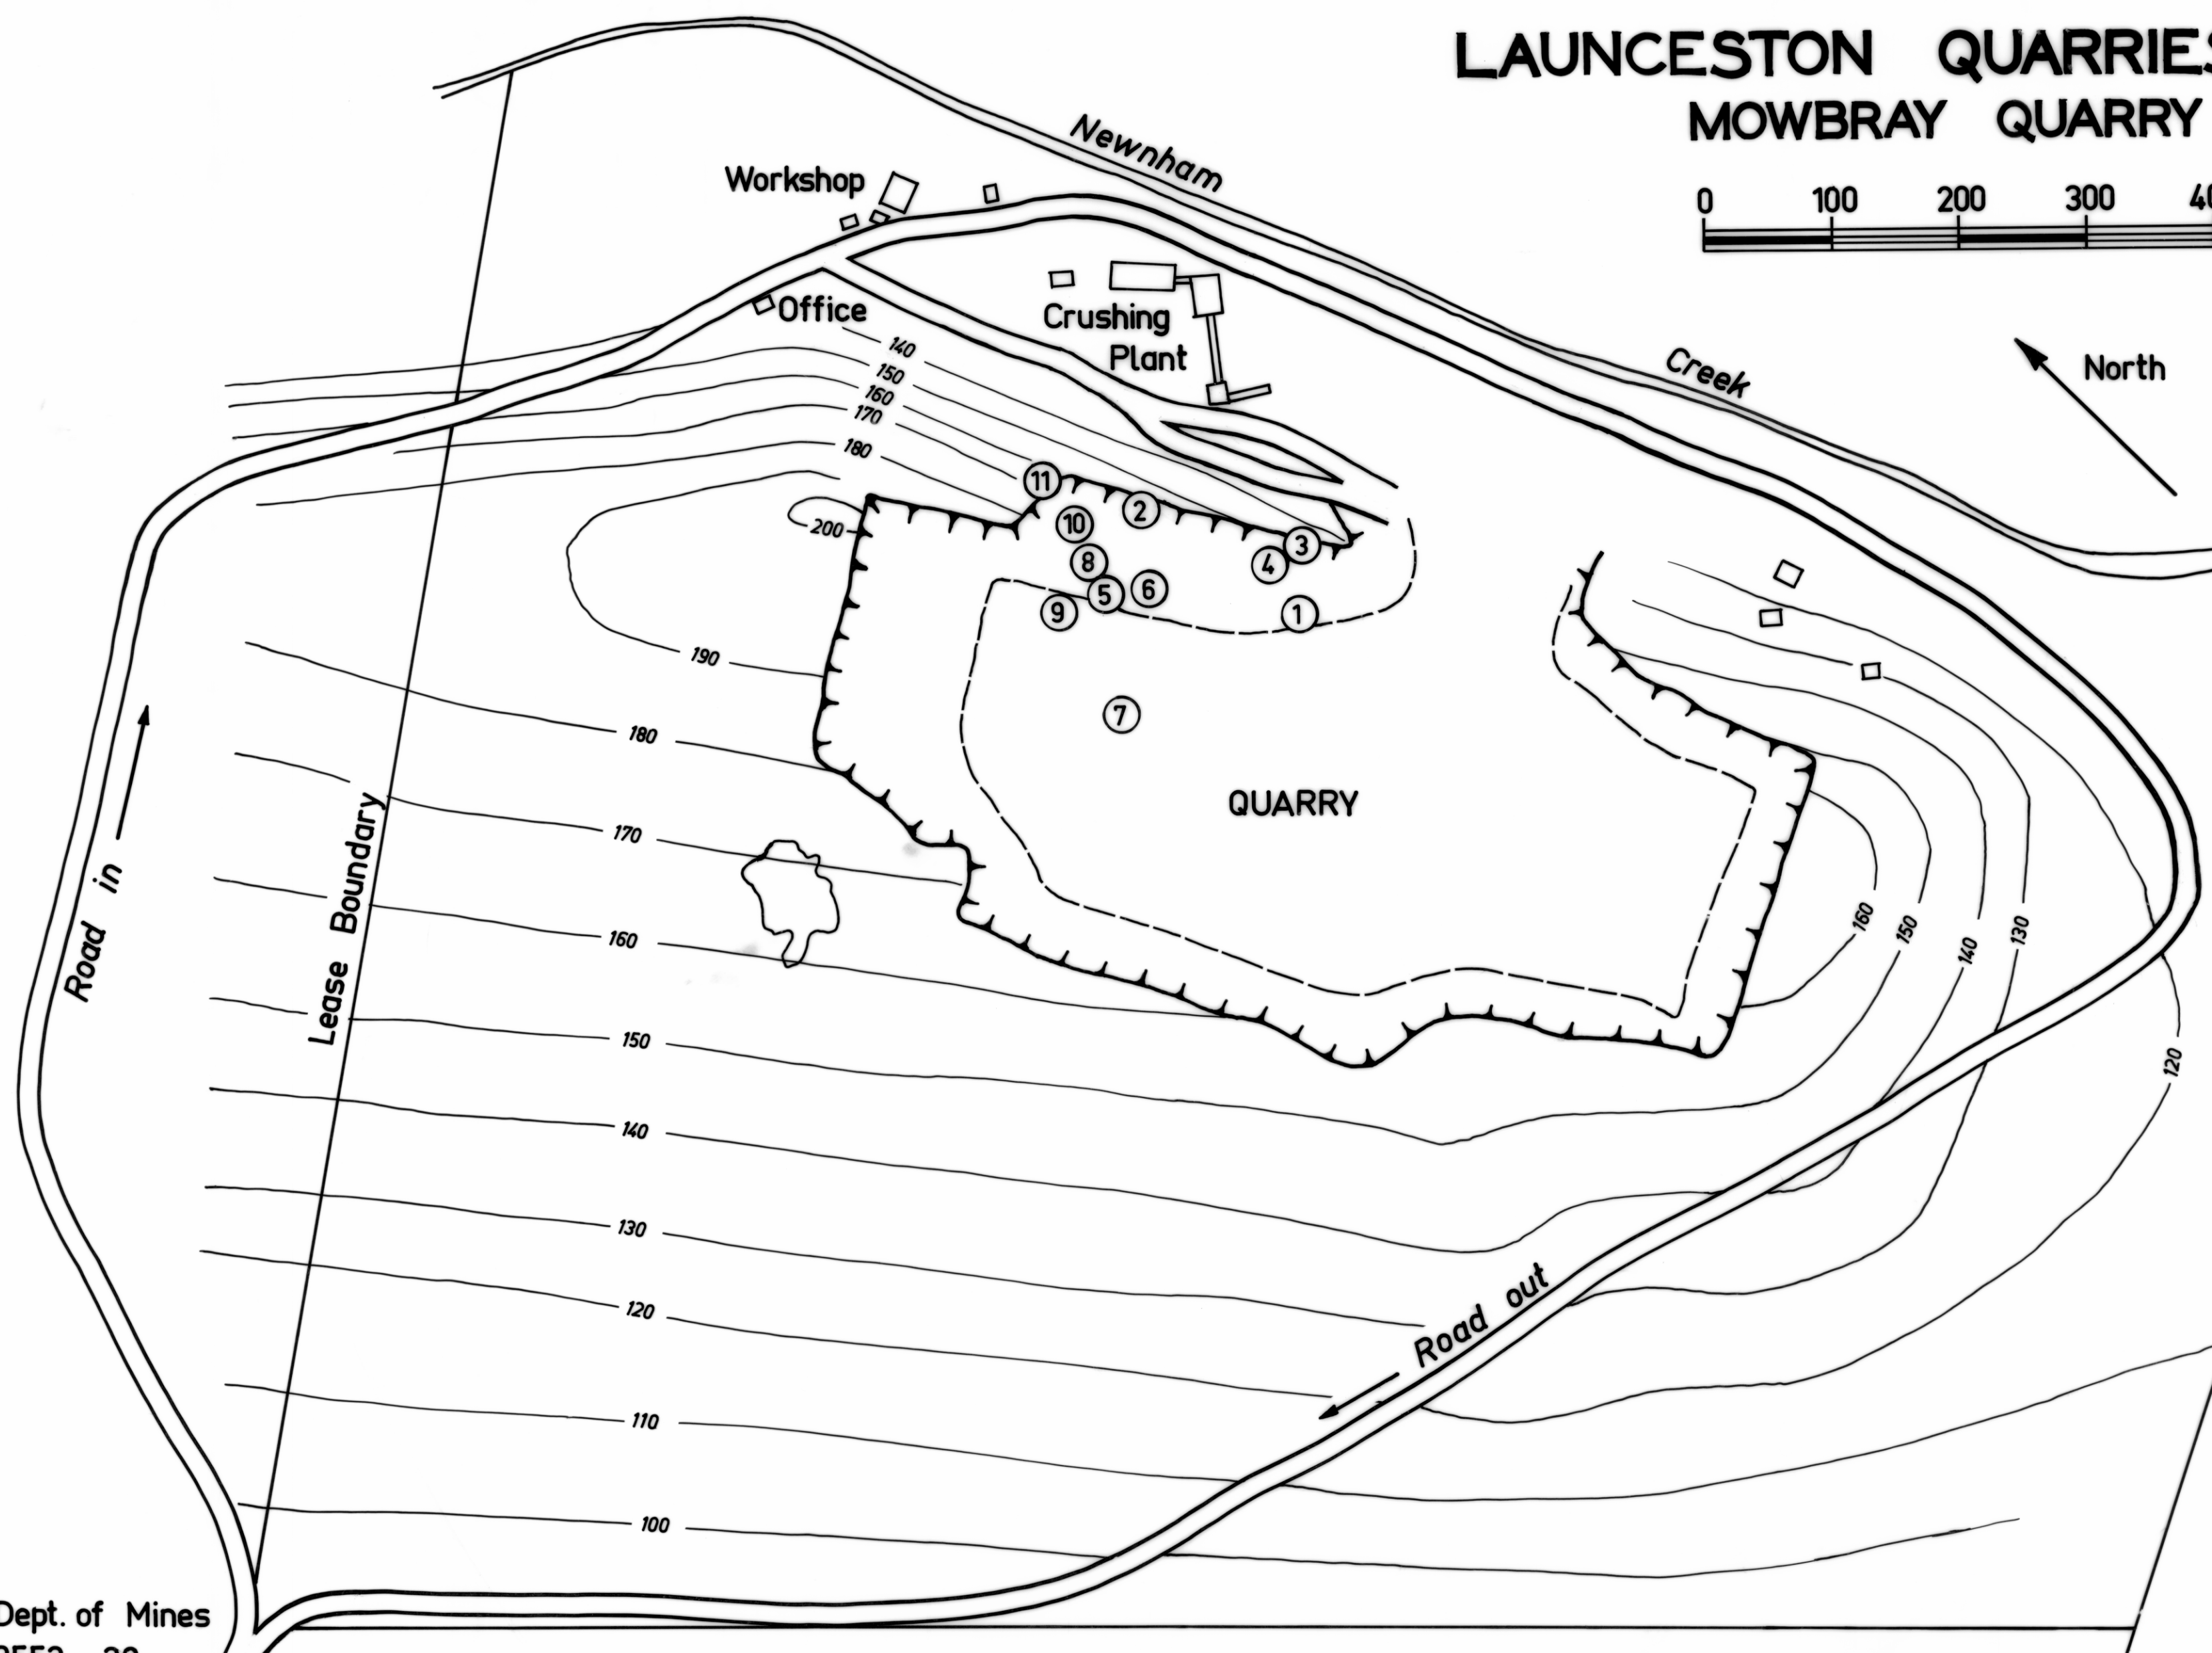

5 cm

# LAUNCESTON QUARRIES PTY. LTD. MOWBRAY QUARRY SITE

① BLAST NUMBER  
→ WIND DIRECTION

Draughtsman T.R. Bellis  
October 1971