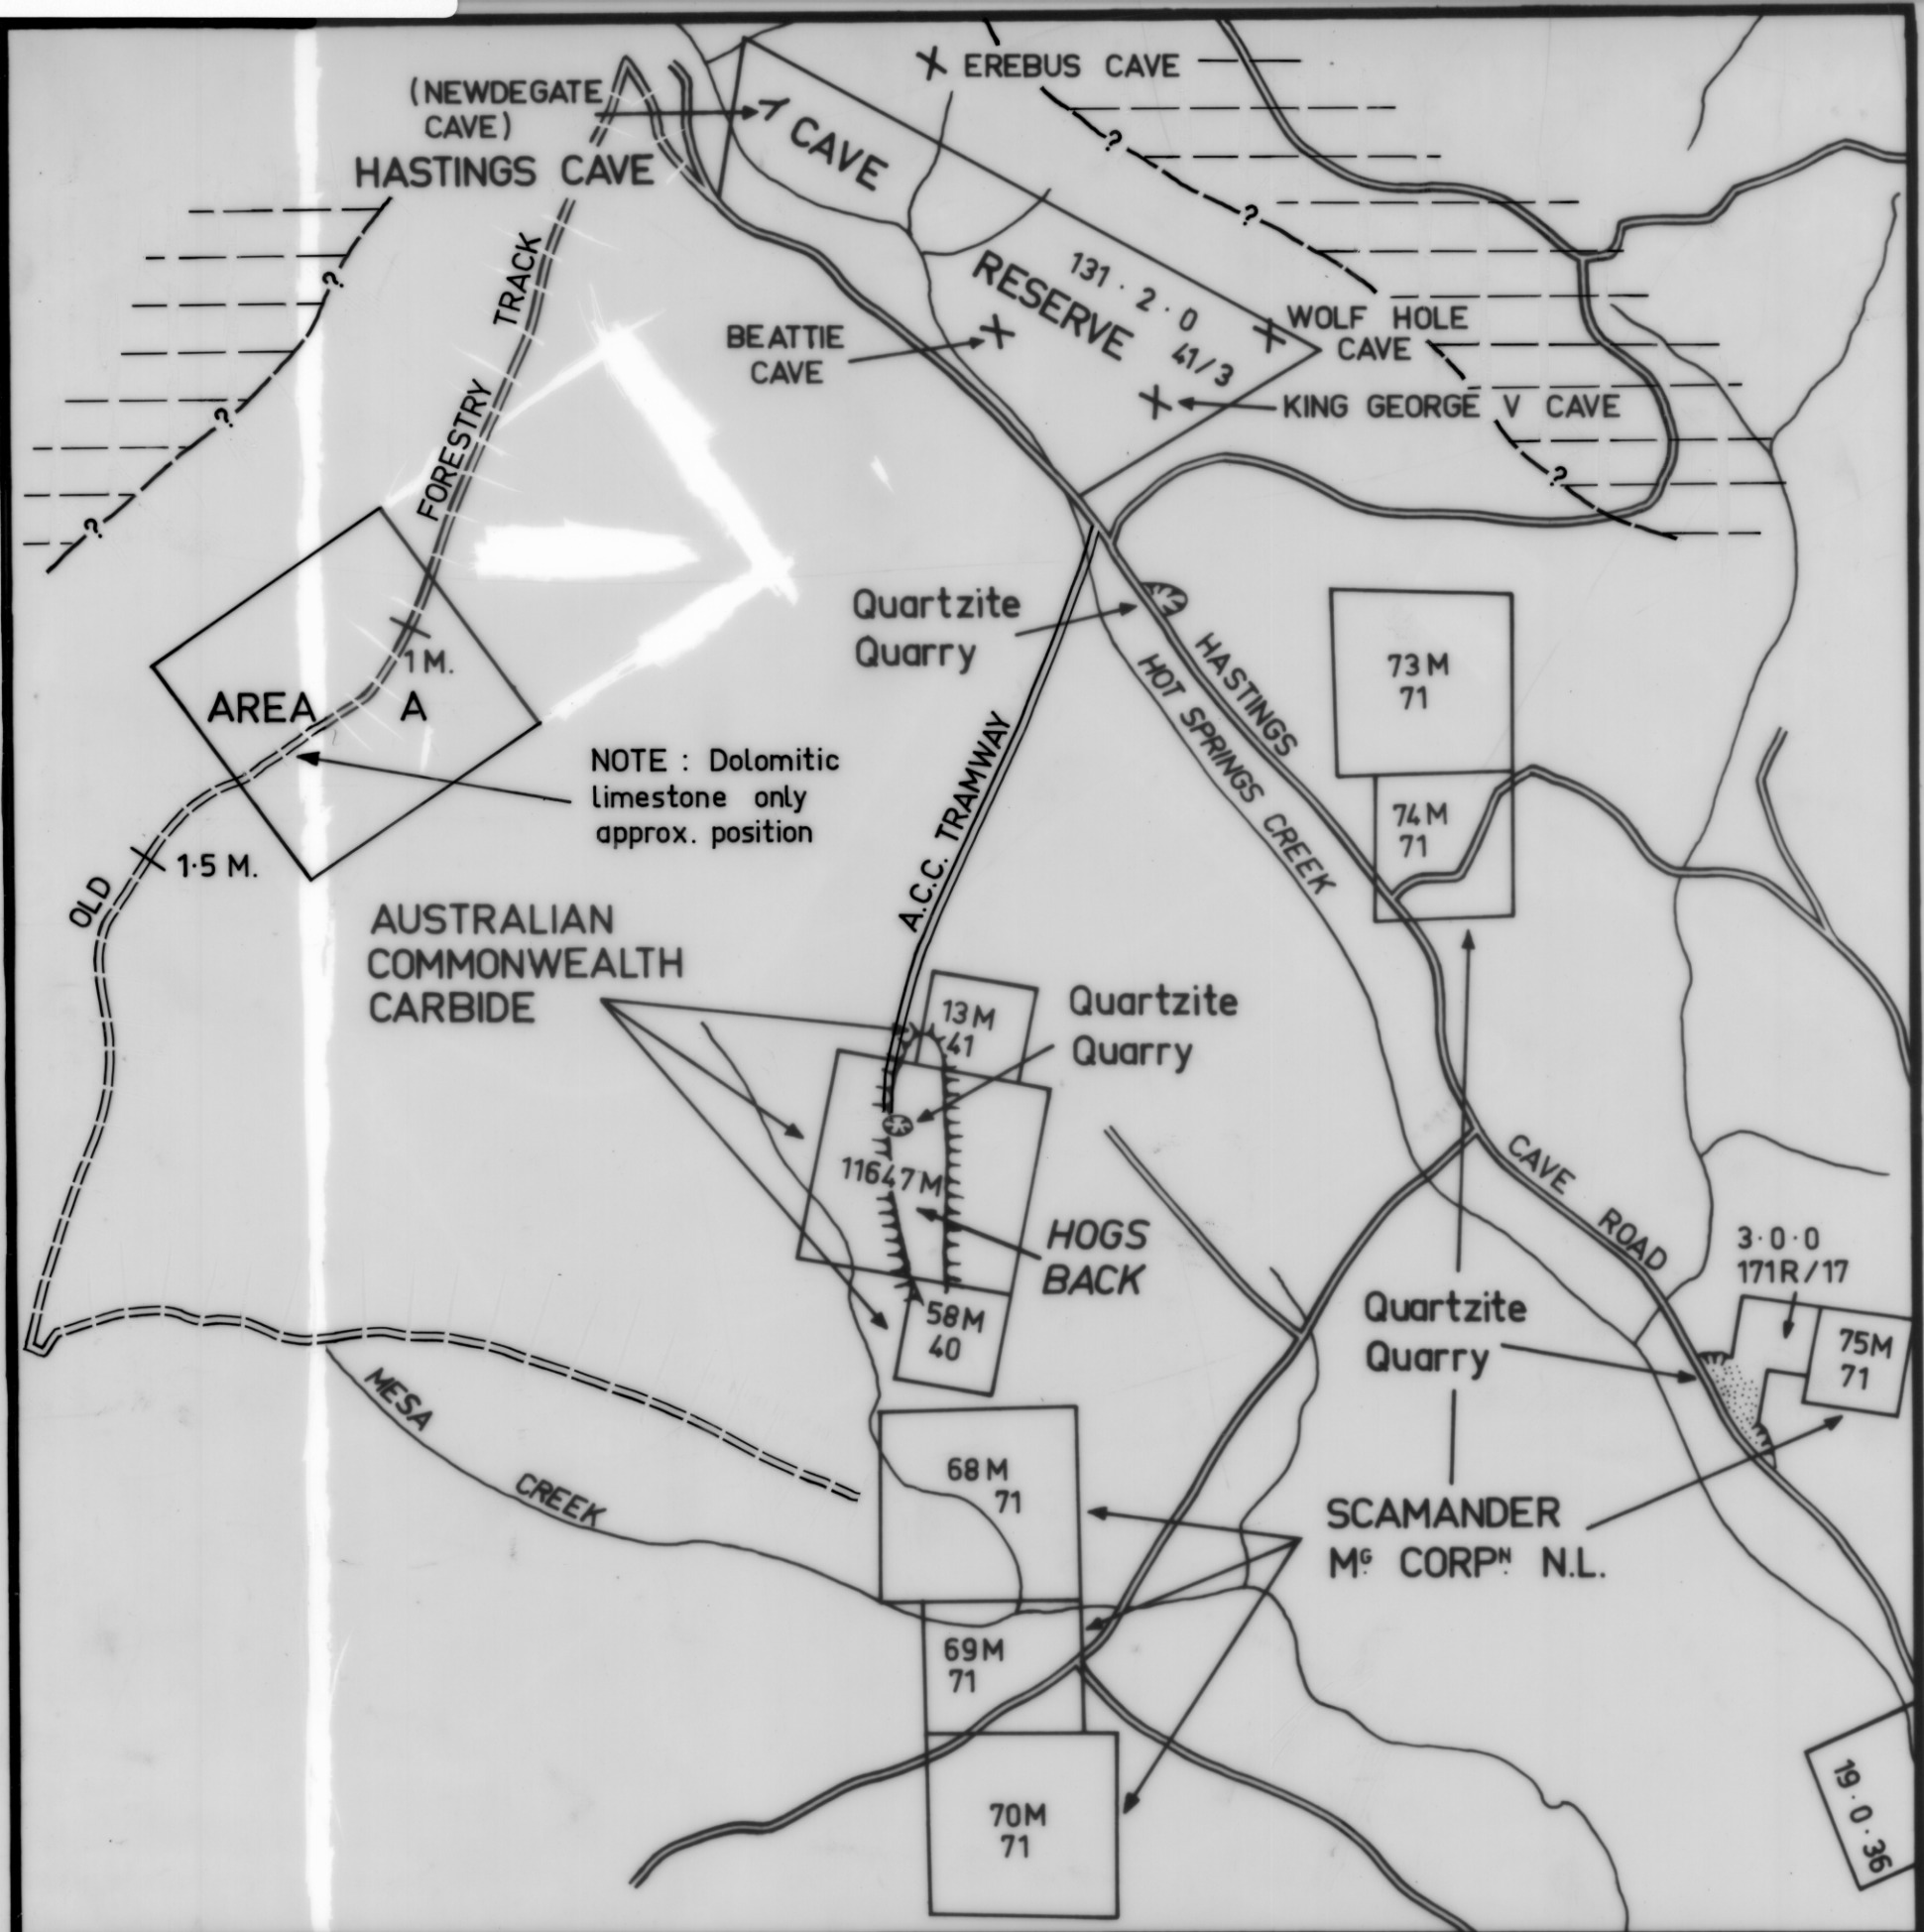

589

5 cm

SKETCH MAP HASTINGS CAVE AREA

-  QUARTZITE
-  PERMIAN SEDIMENTS
-  DOLERITE SCREE
-  DOLOMITE

DRAWN T.R. BELLIS
OCTOBER 1971

Dept. of Mines
3555-93