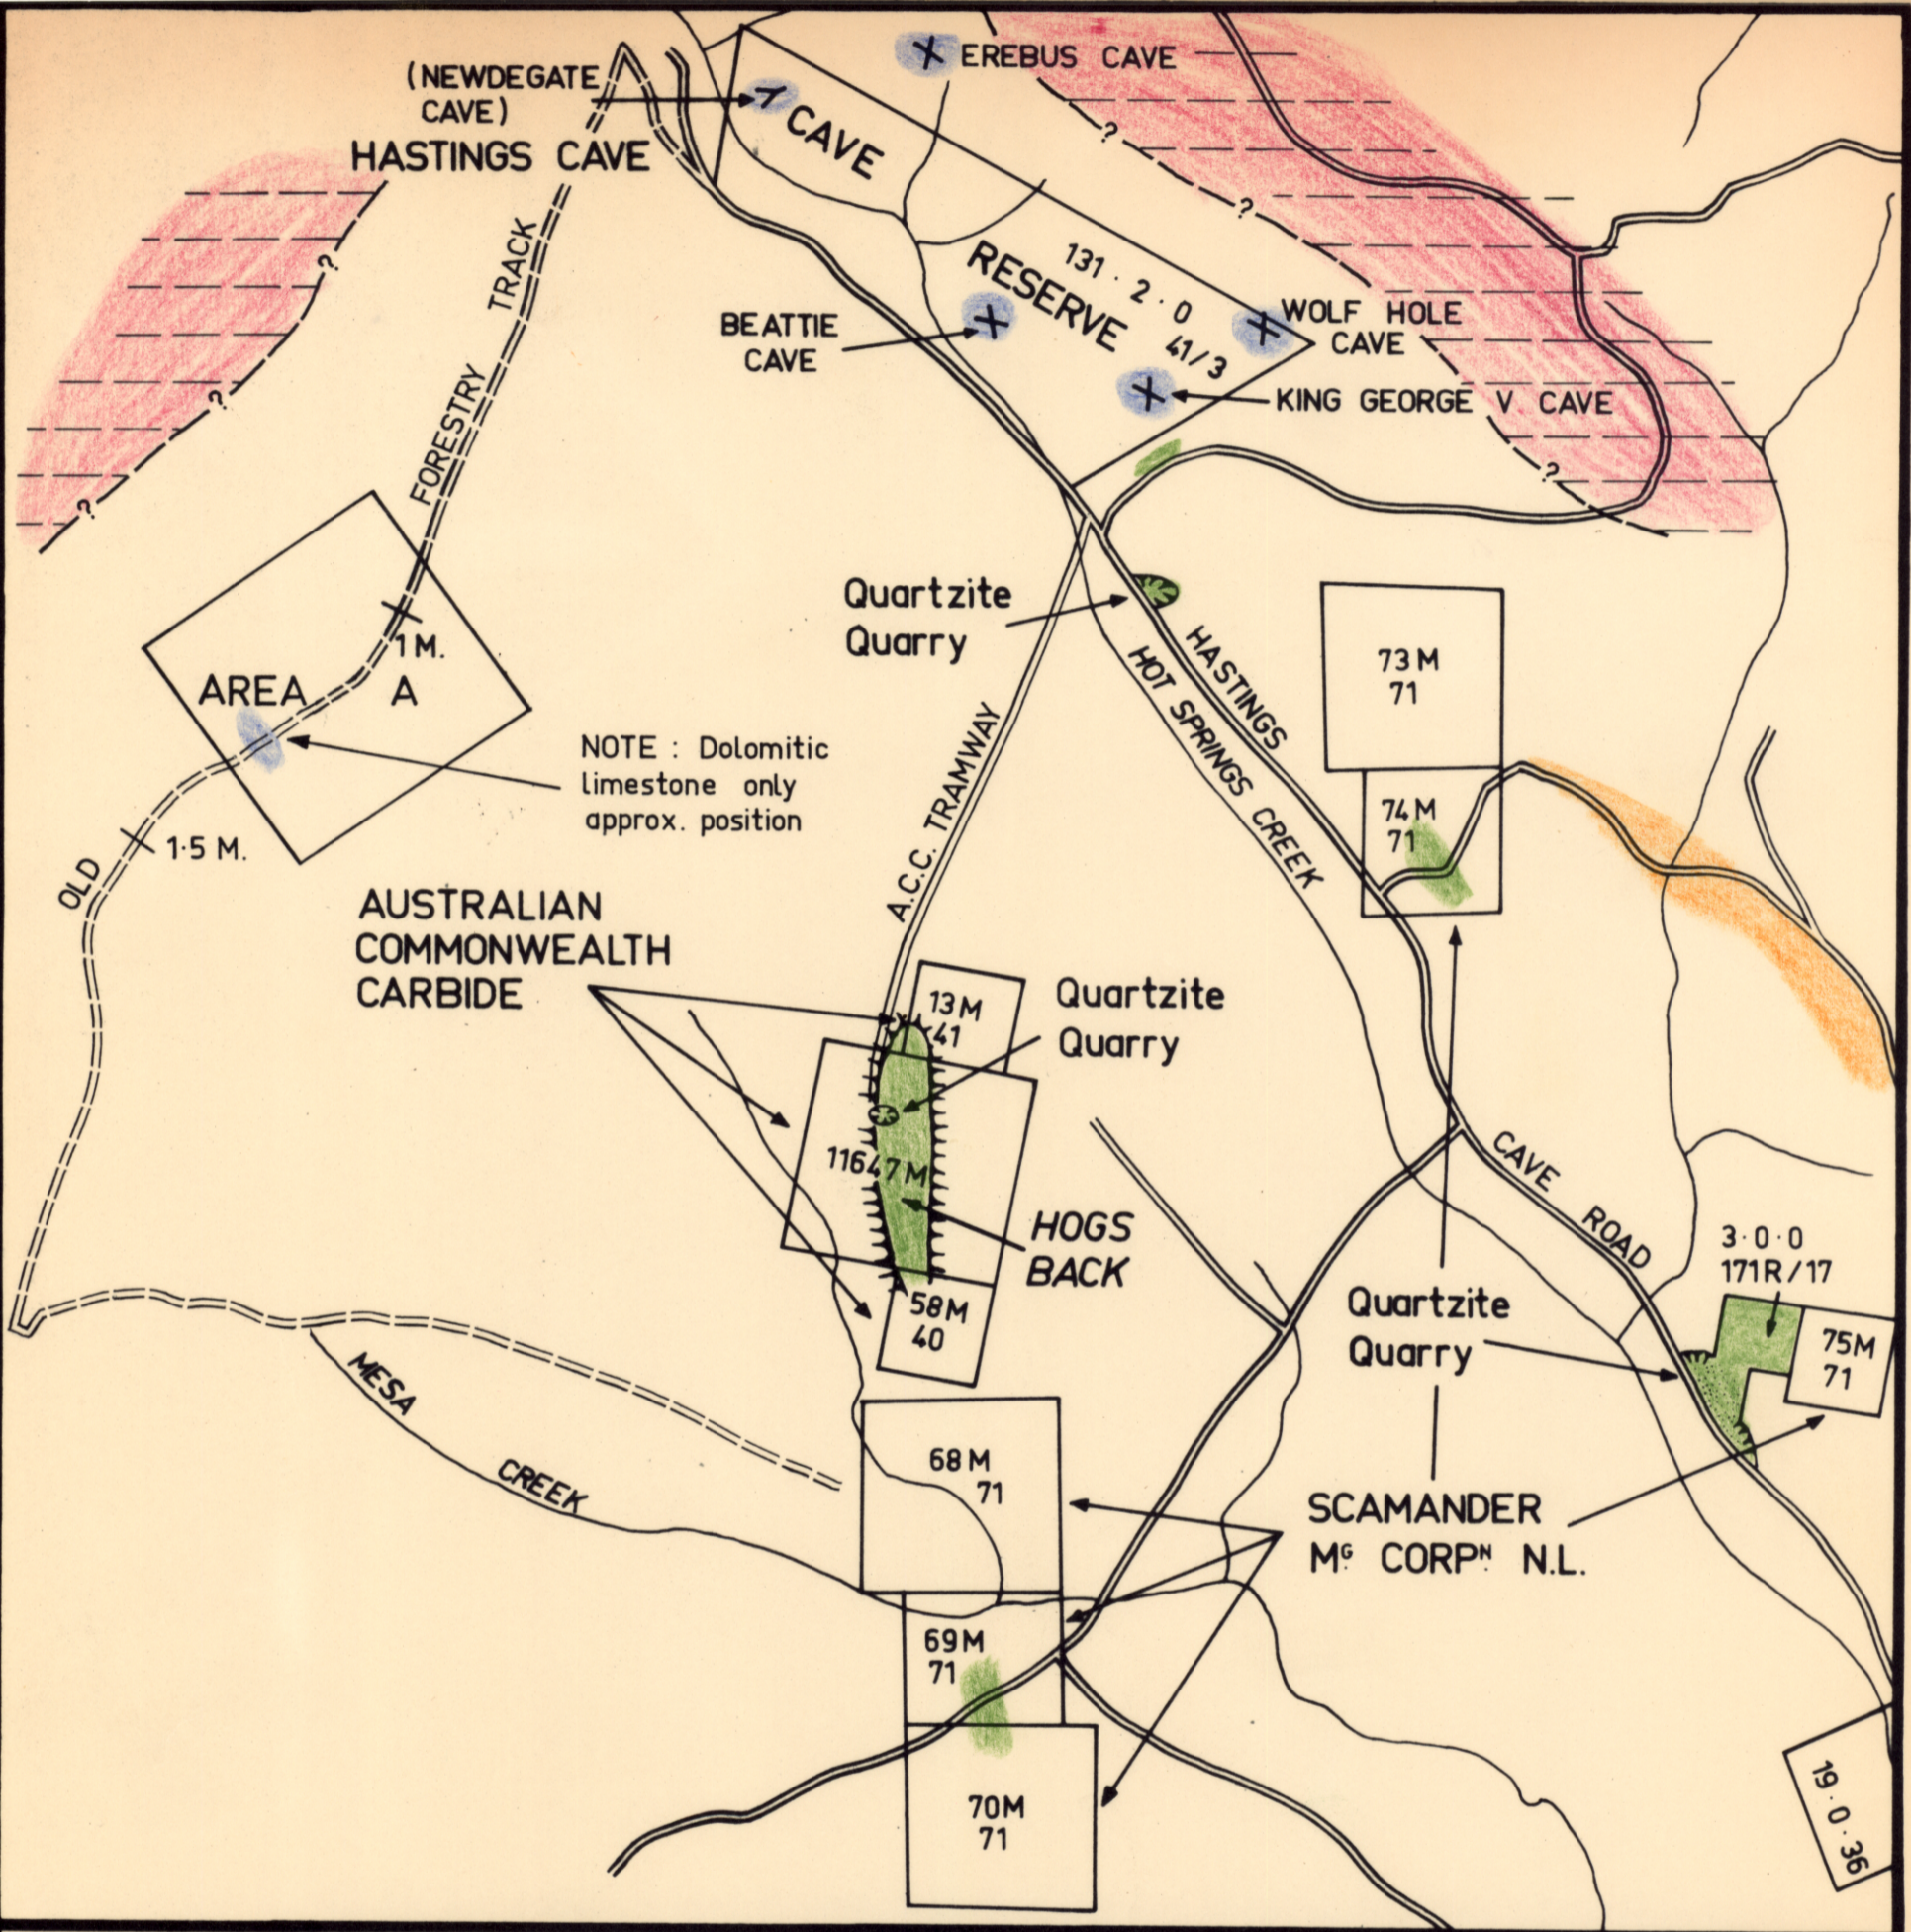

5 cm

SKETCH MAP HASTINGS CAVE AREA

-  QUARTZITE
-  PERMIAN SEDIMENTS
-  DOLERITE SCREE
-  DOLOMITE

DRAWN T.R. BELLIS
OCTOBER 1971

Dept. of Mines
3555-93