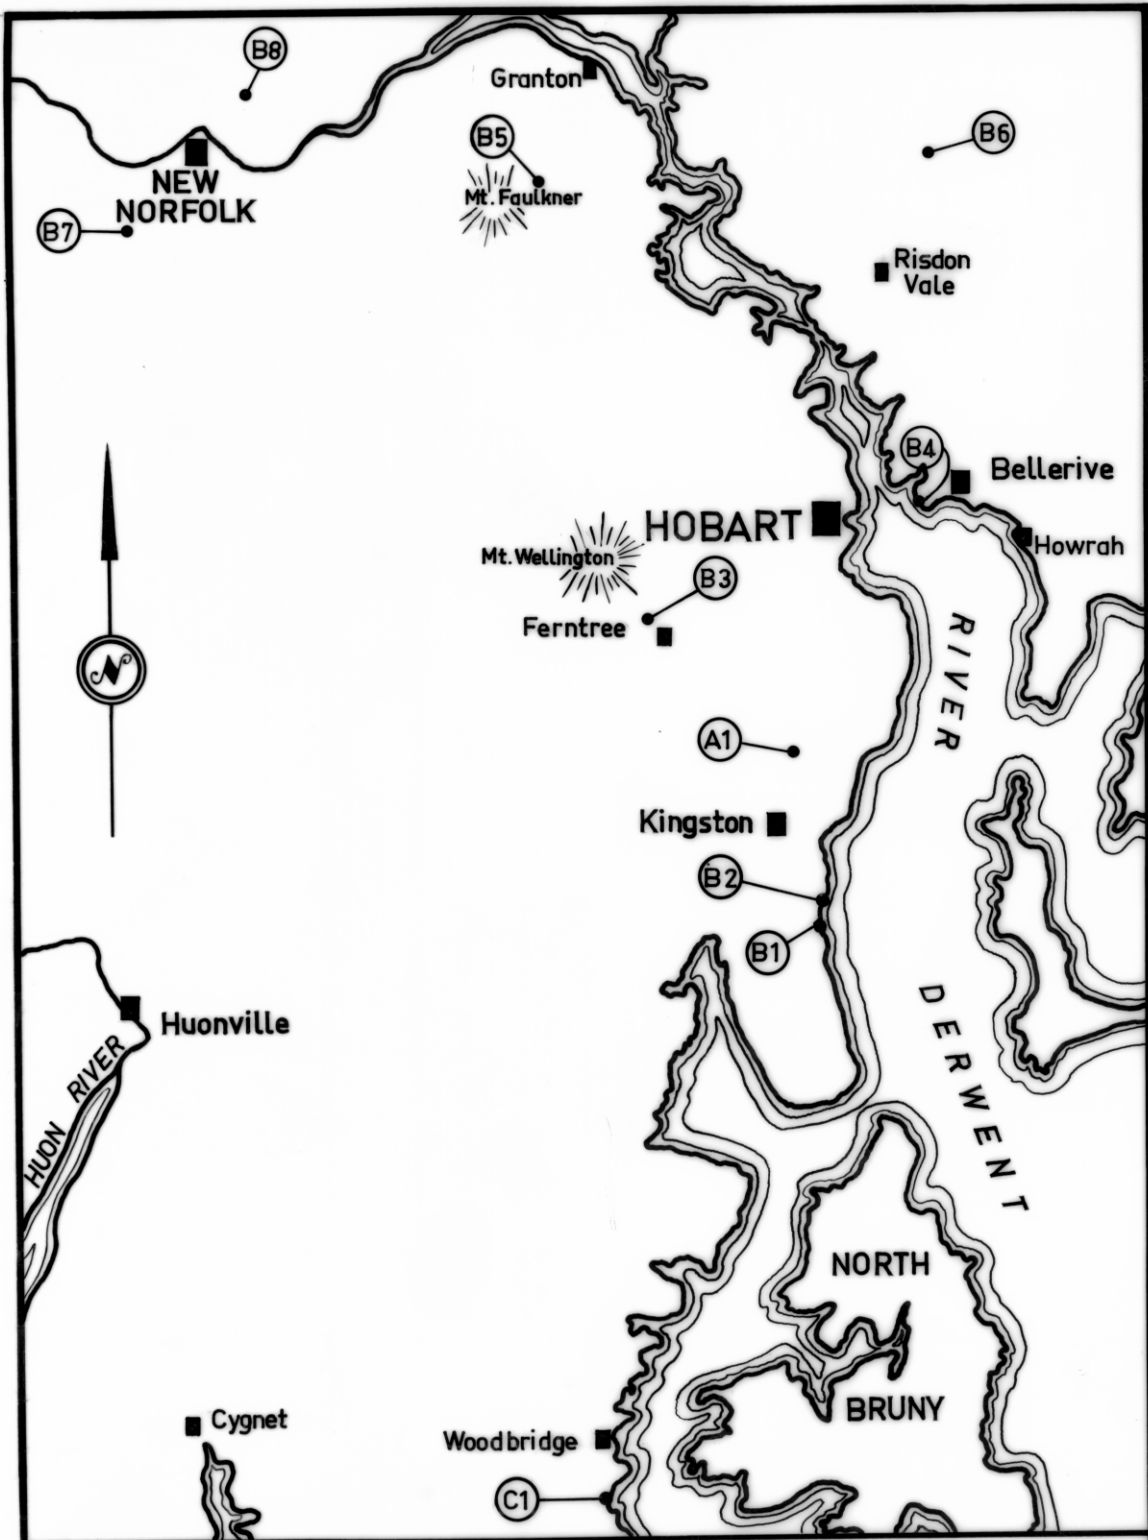

3578

614

5 cm

Drawn :- H. Mackinnon

January 1972

Geologist:- M. J. CLARKE

FOSSIL LOCALITIES FERNTREE MUDSTONE - HOBART DISTRICT

DEPT OF MINES
3578 - 82