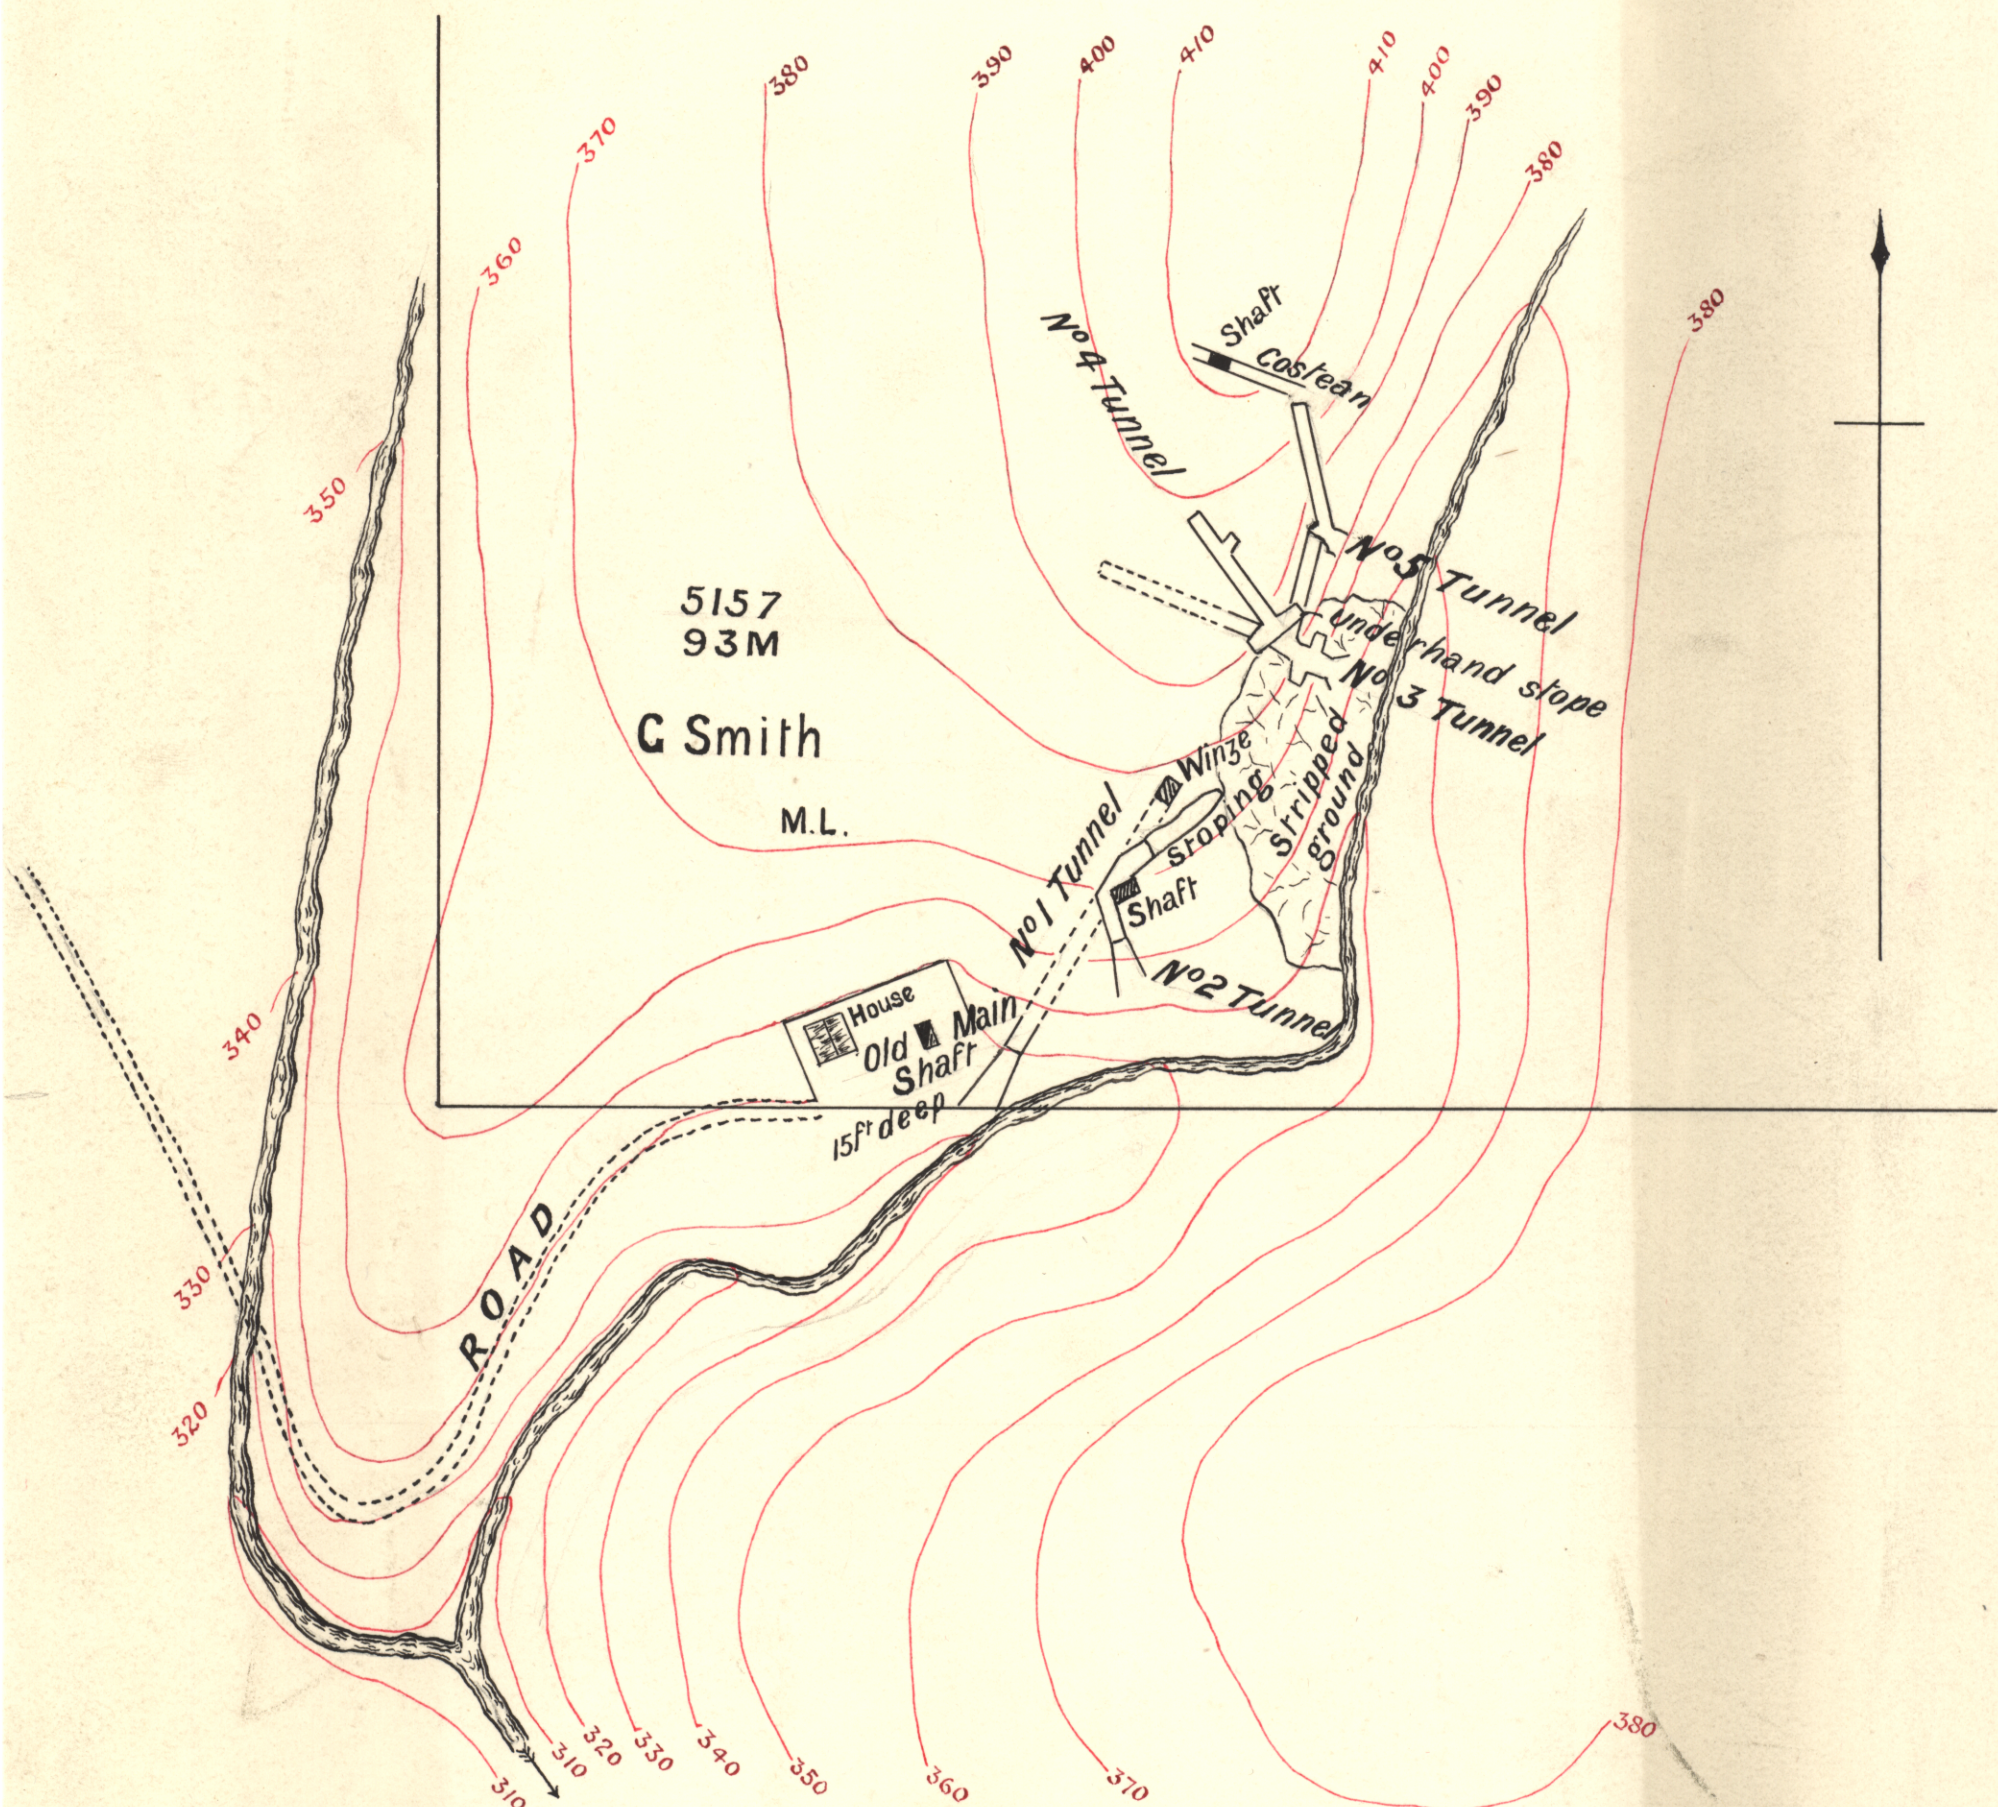

5 cm

SKETCH PLAN

OF

THE PERIPATETIC MINE

HEEMSKIRK

SCALE OF FEET

36/50