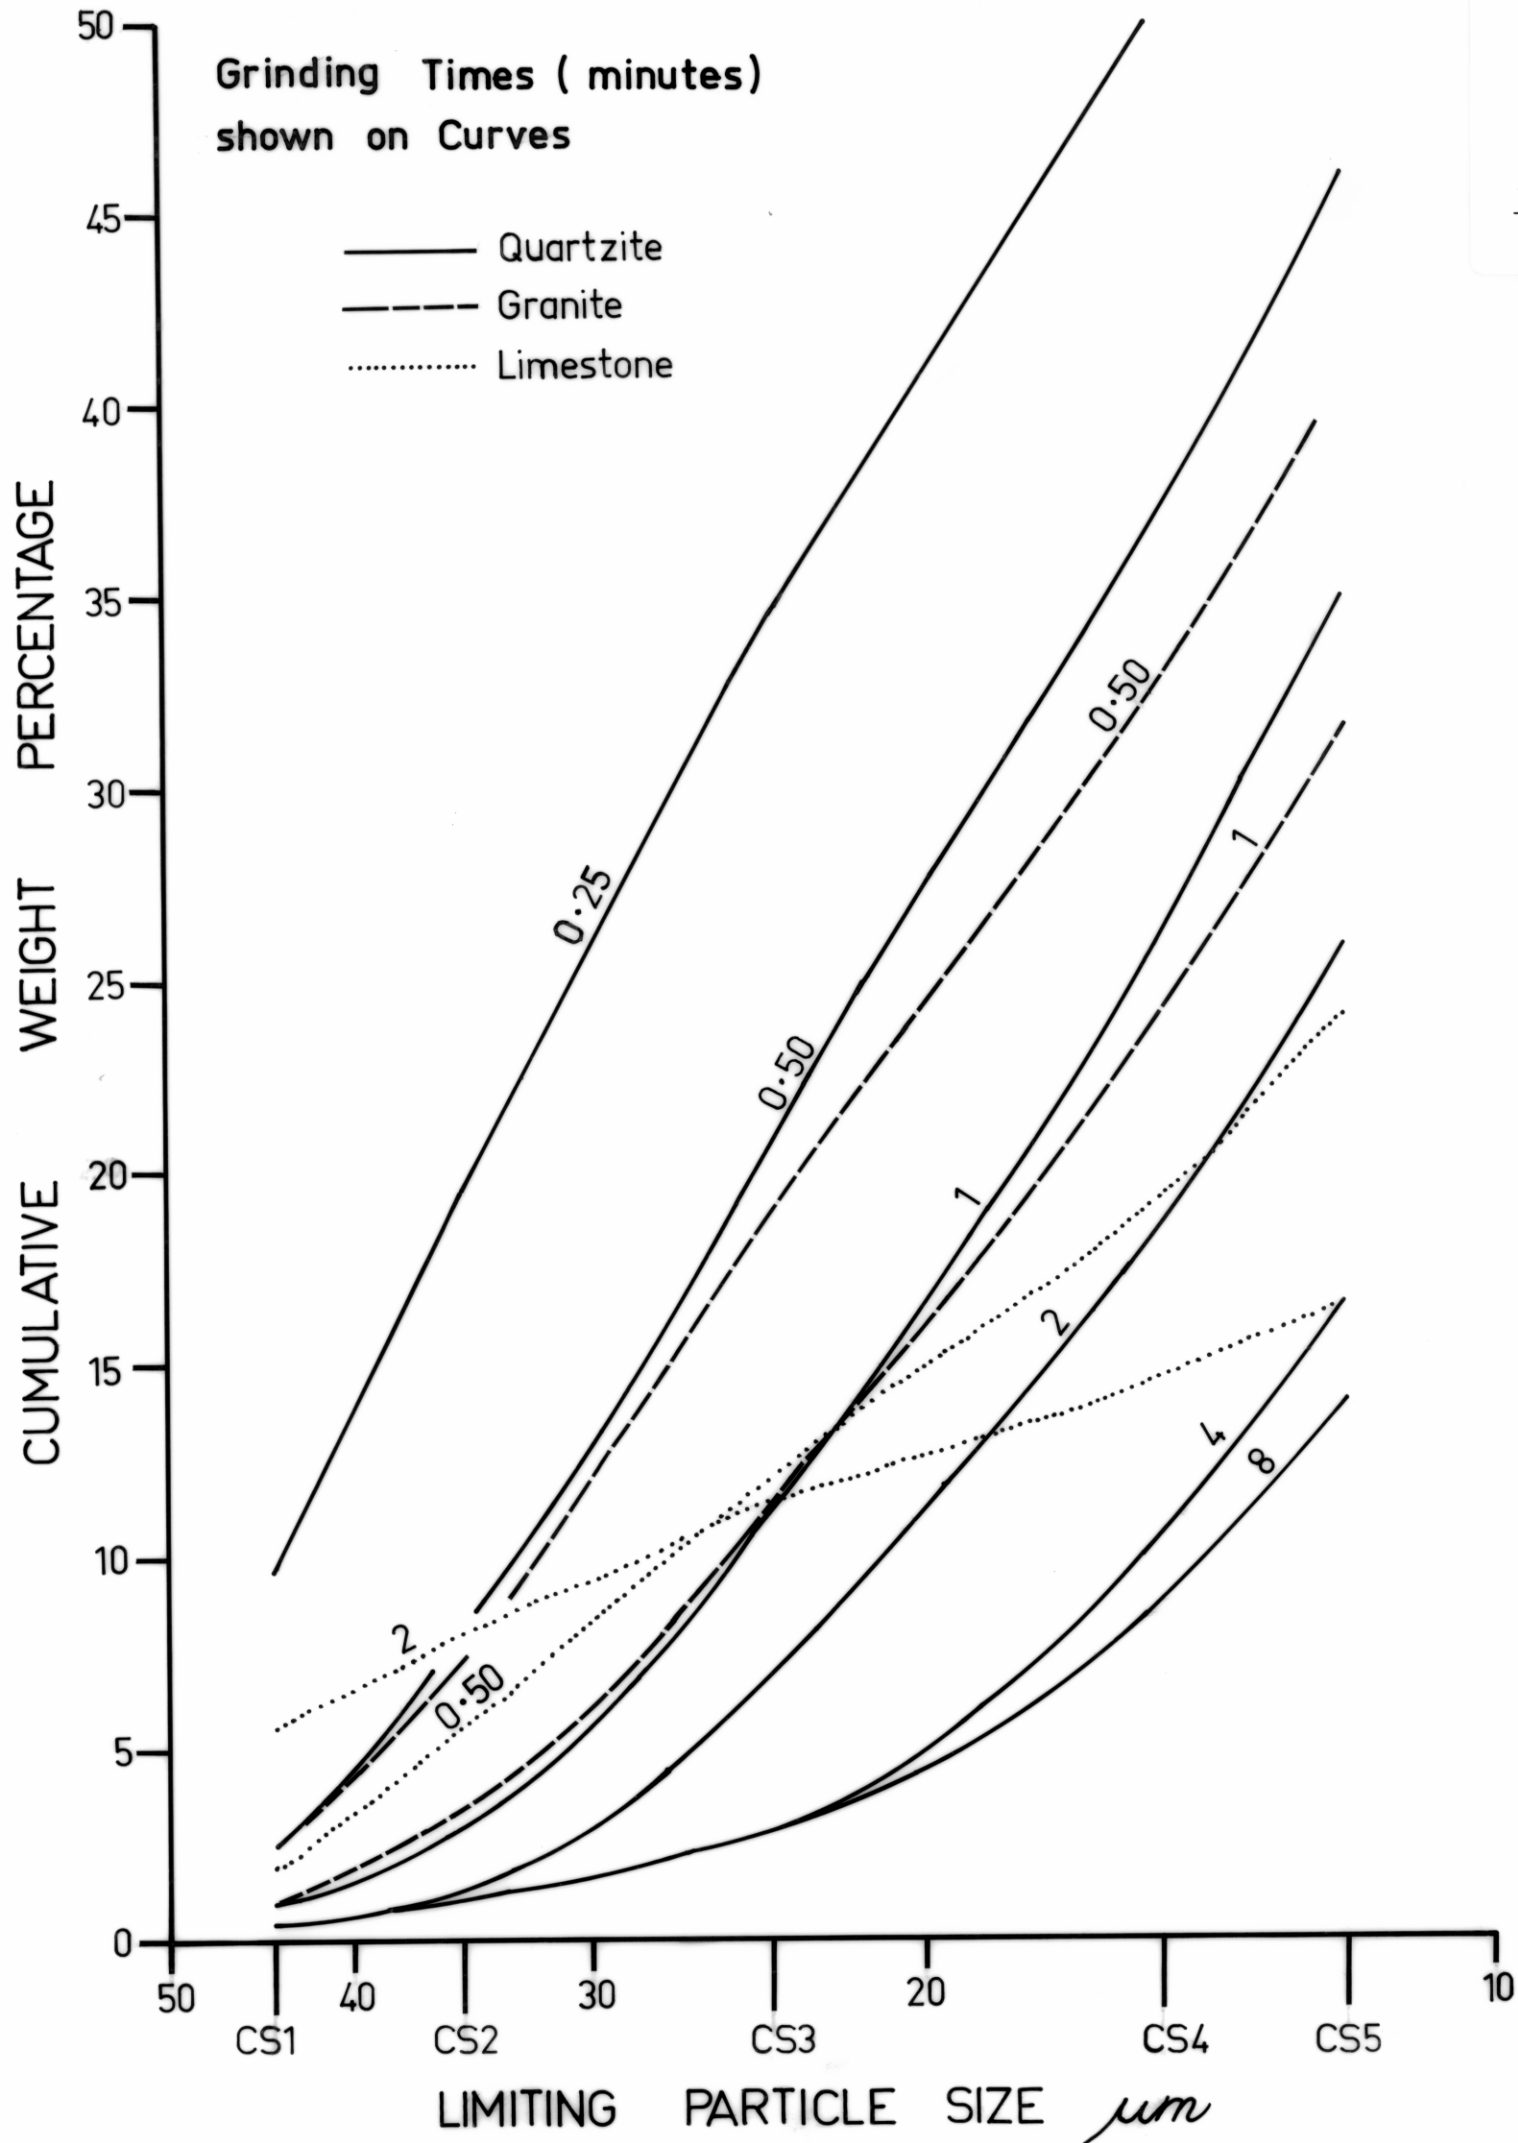

# R630 SIZING CURVES

(100cm<sup>3</sup> VESSEL, 20gm CHARGE)

5 cm

3620

660