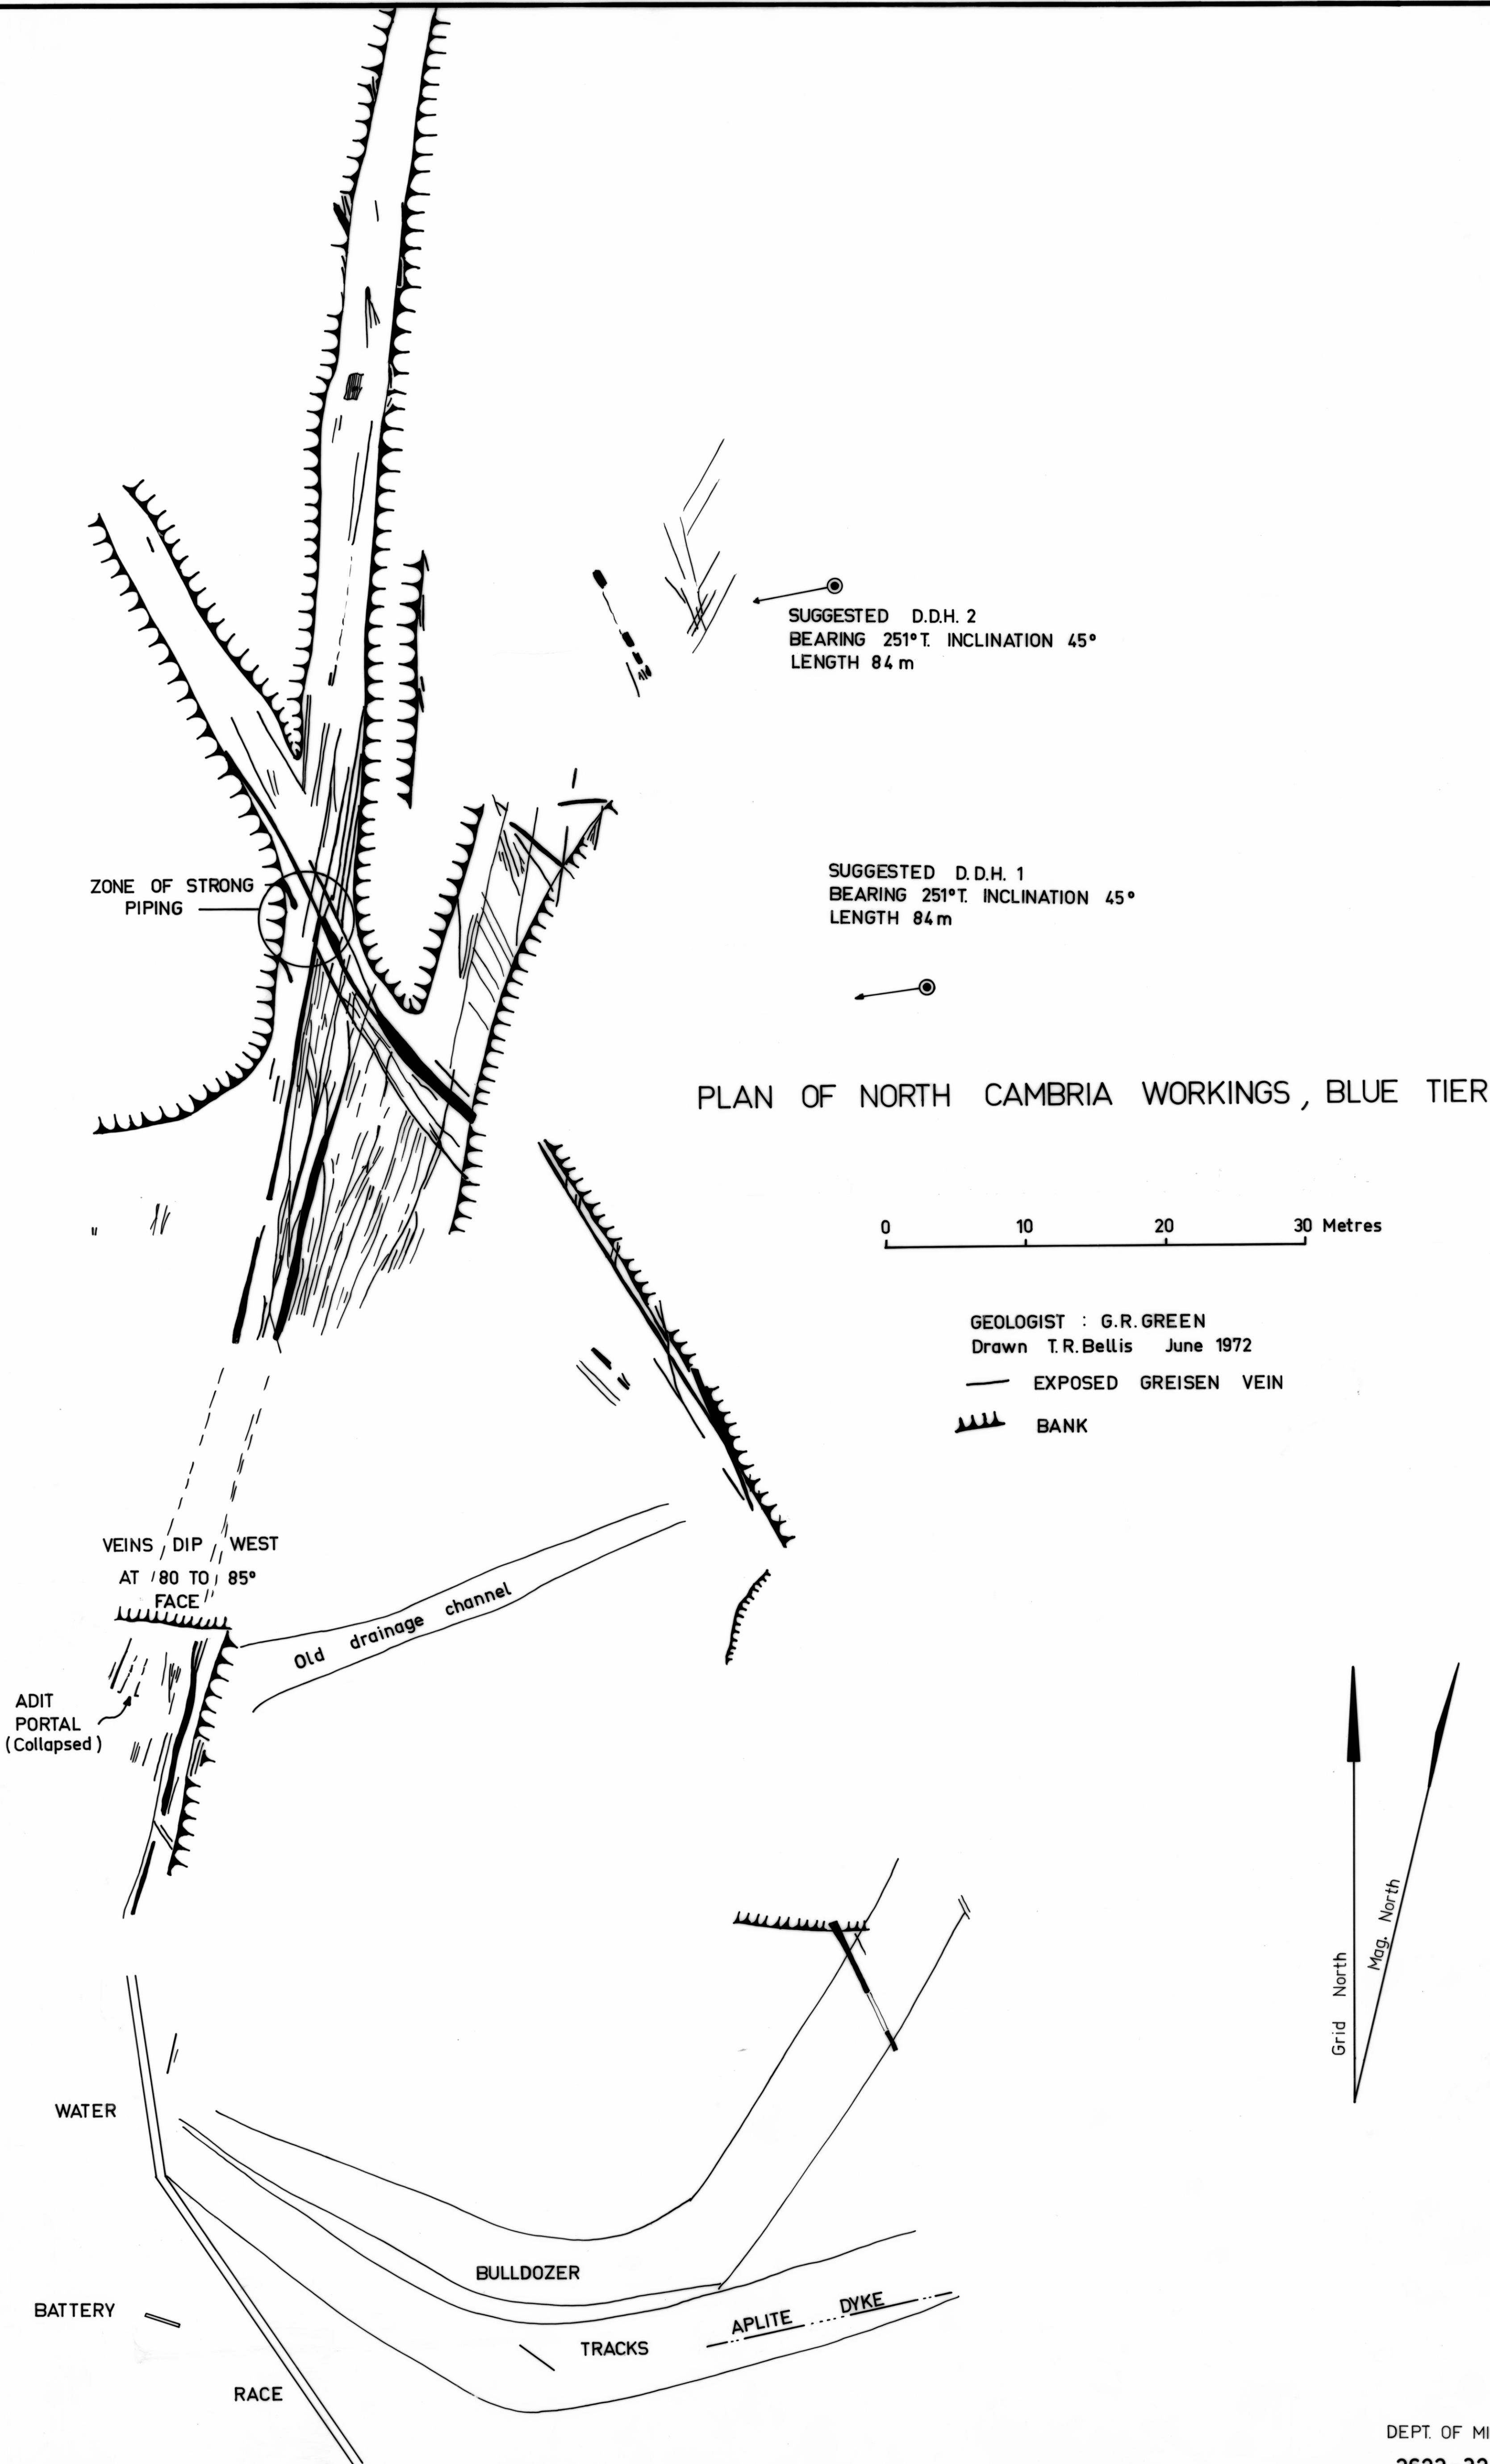

5 cm

PLAN OF NORTH CAMBRIA WORKINGS, BLUE TIER

0 10 20 30 Metres

GEOLOGIST : G.R.GREEN  
Drawn T.R.Bellis June 1972

— EXPOSED GREISEN VEIN  
▲ BANK