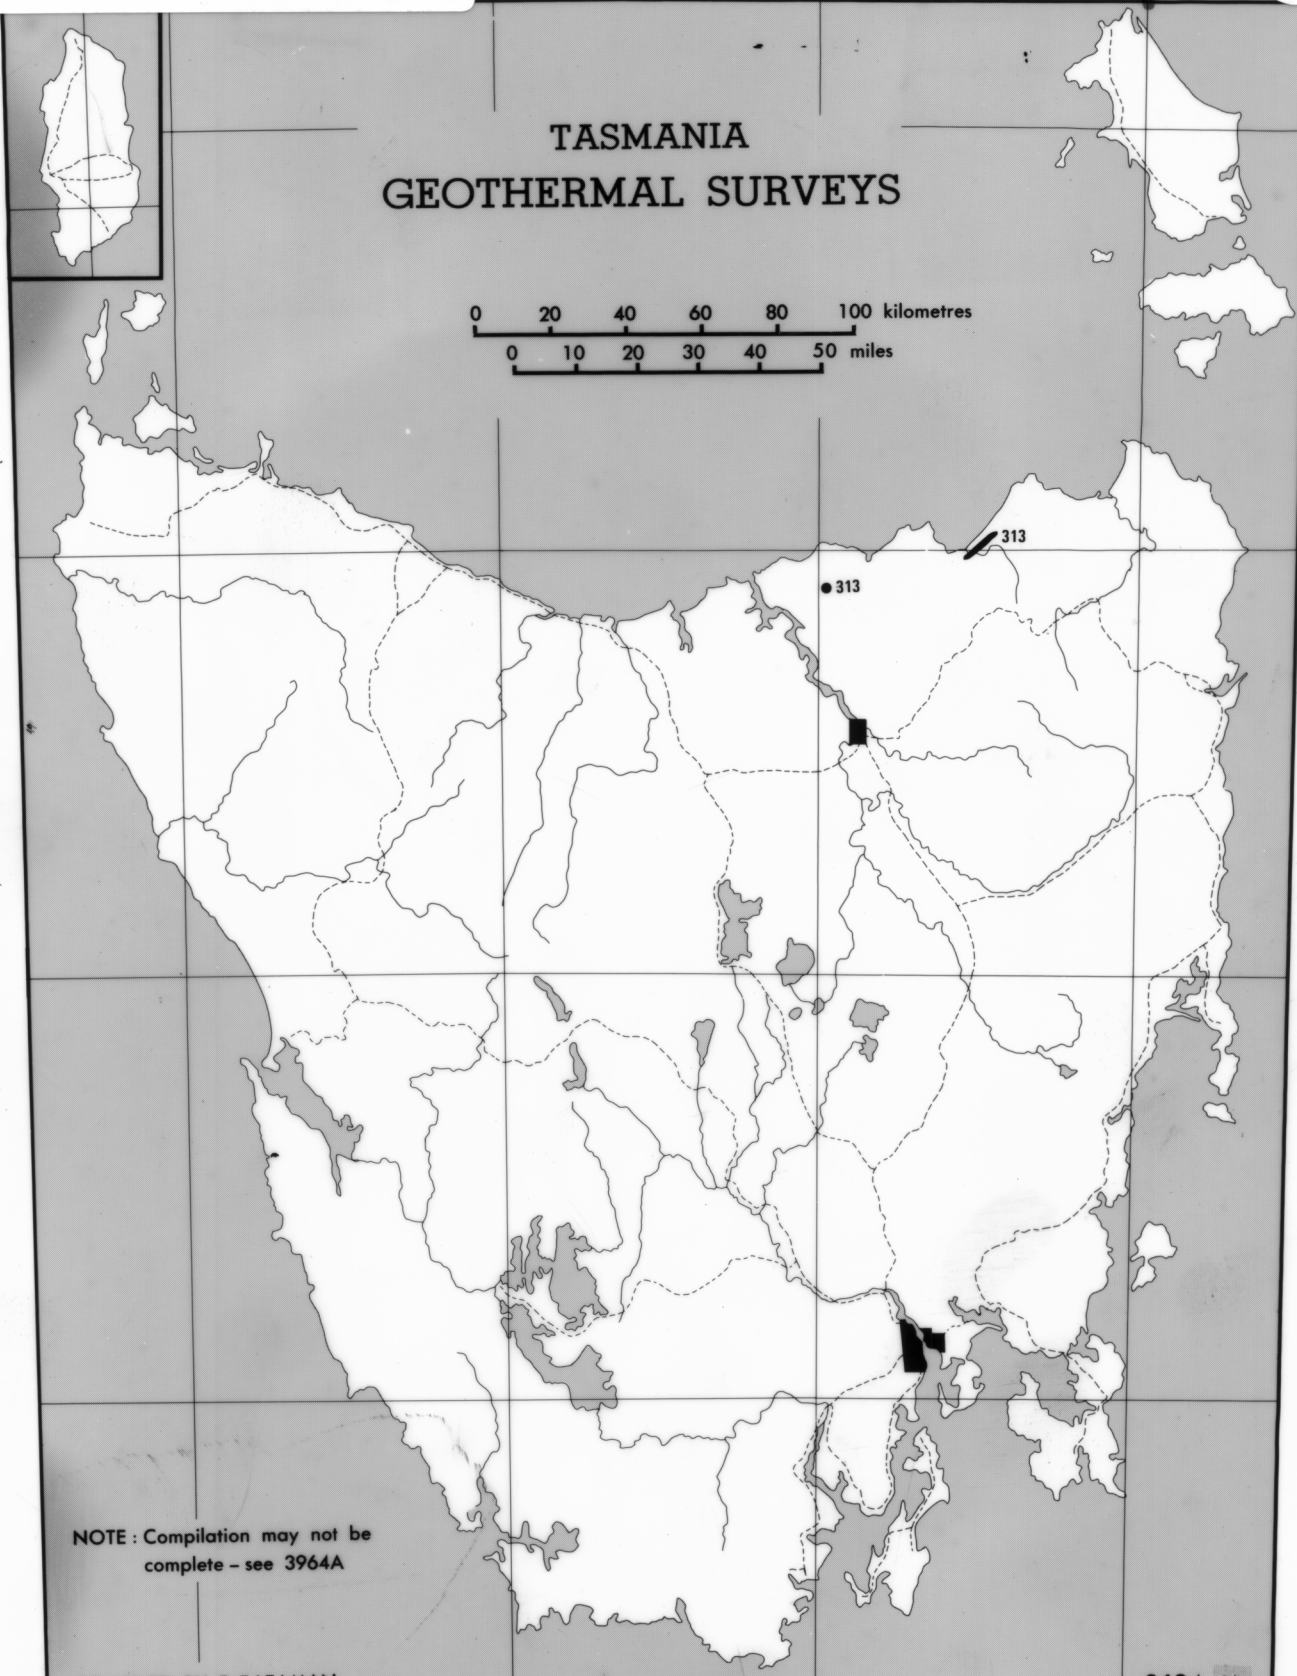

3694M

75\

5 cm

TASMANIA GEOTHERMAL SURVEYS

NOTE : Compilation may not be complete - see 3964A

COMPILED BY D.E.LEAMAN
PROVISIONAL COMPILATION 1.11.80

3694 M