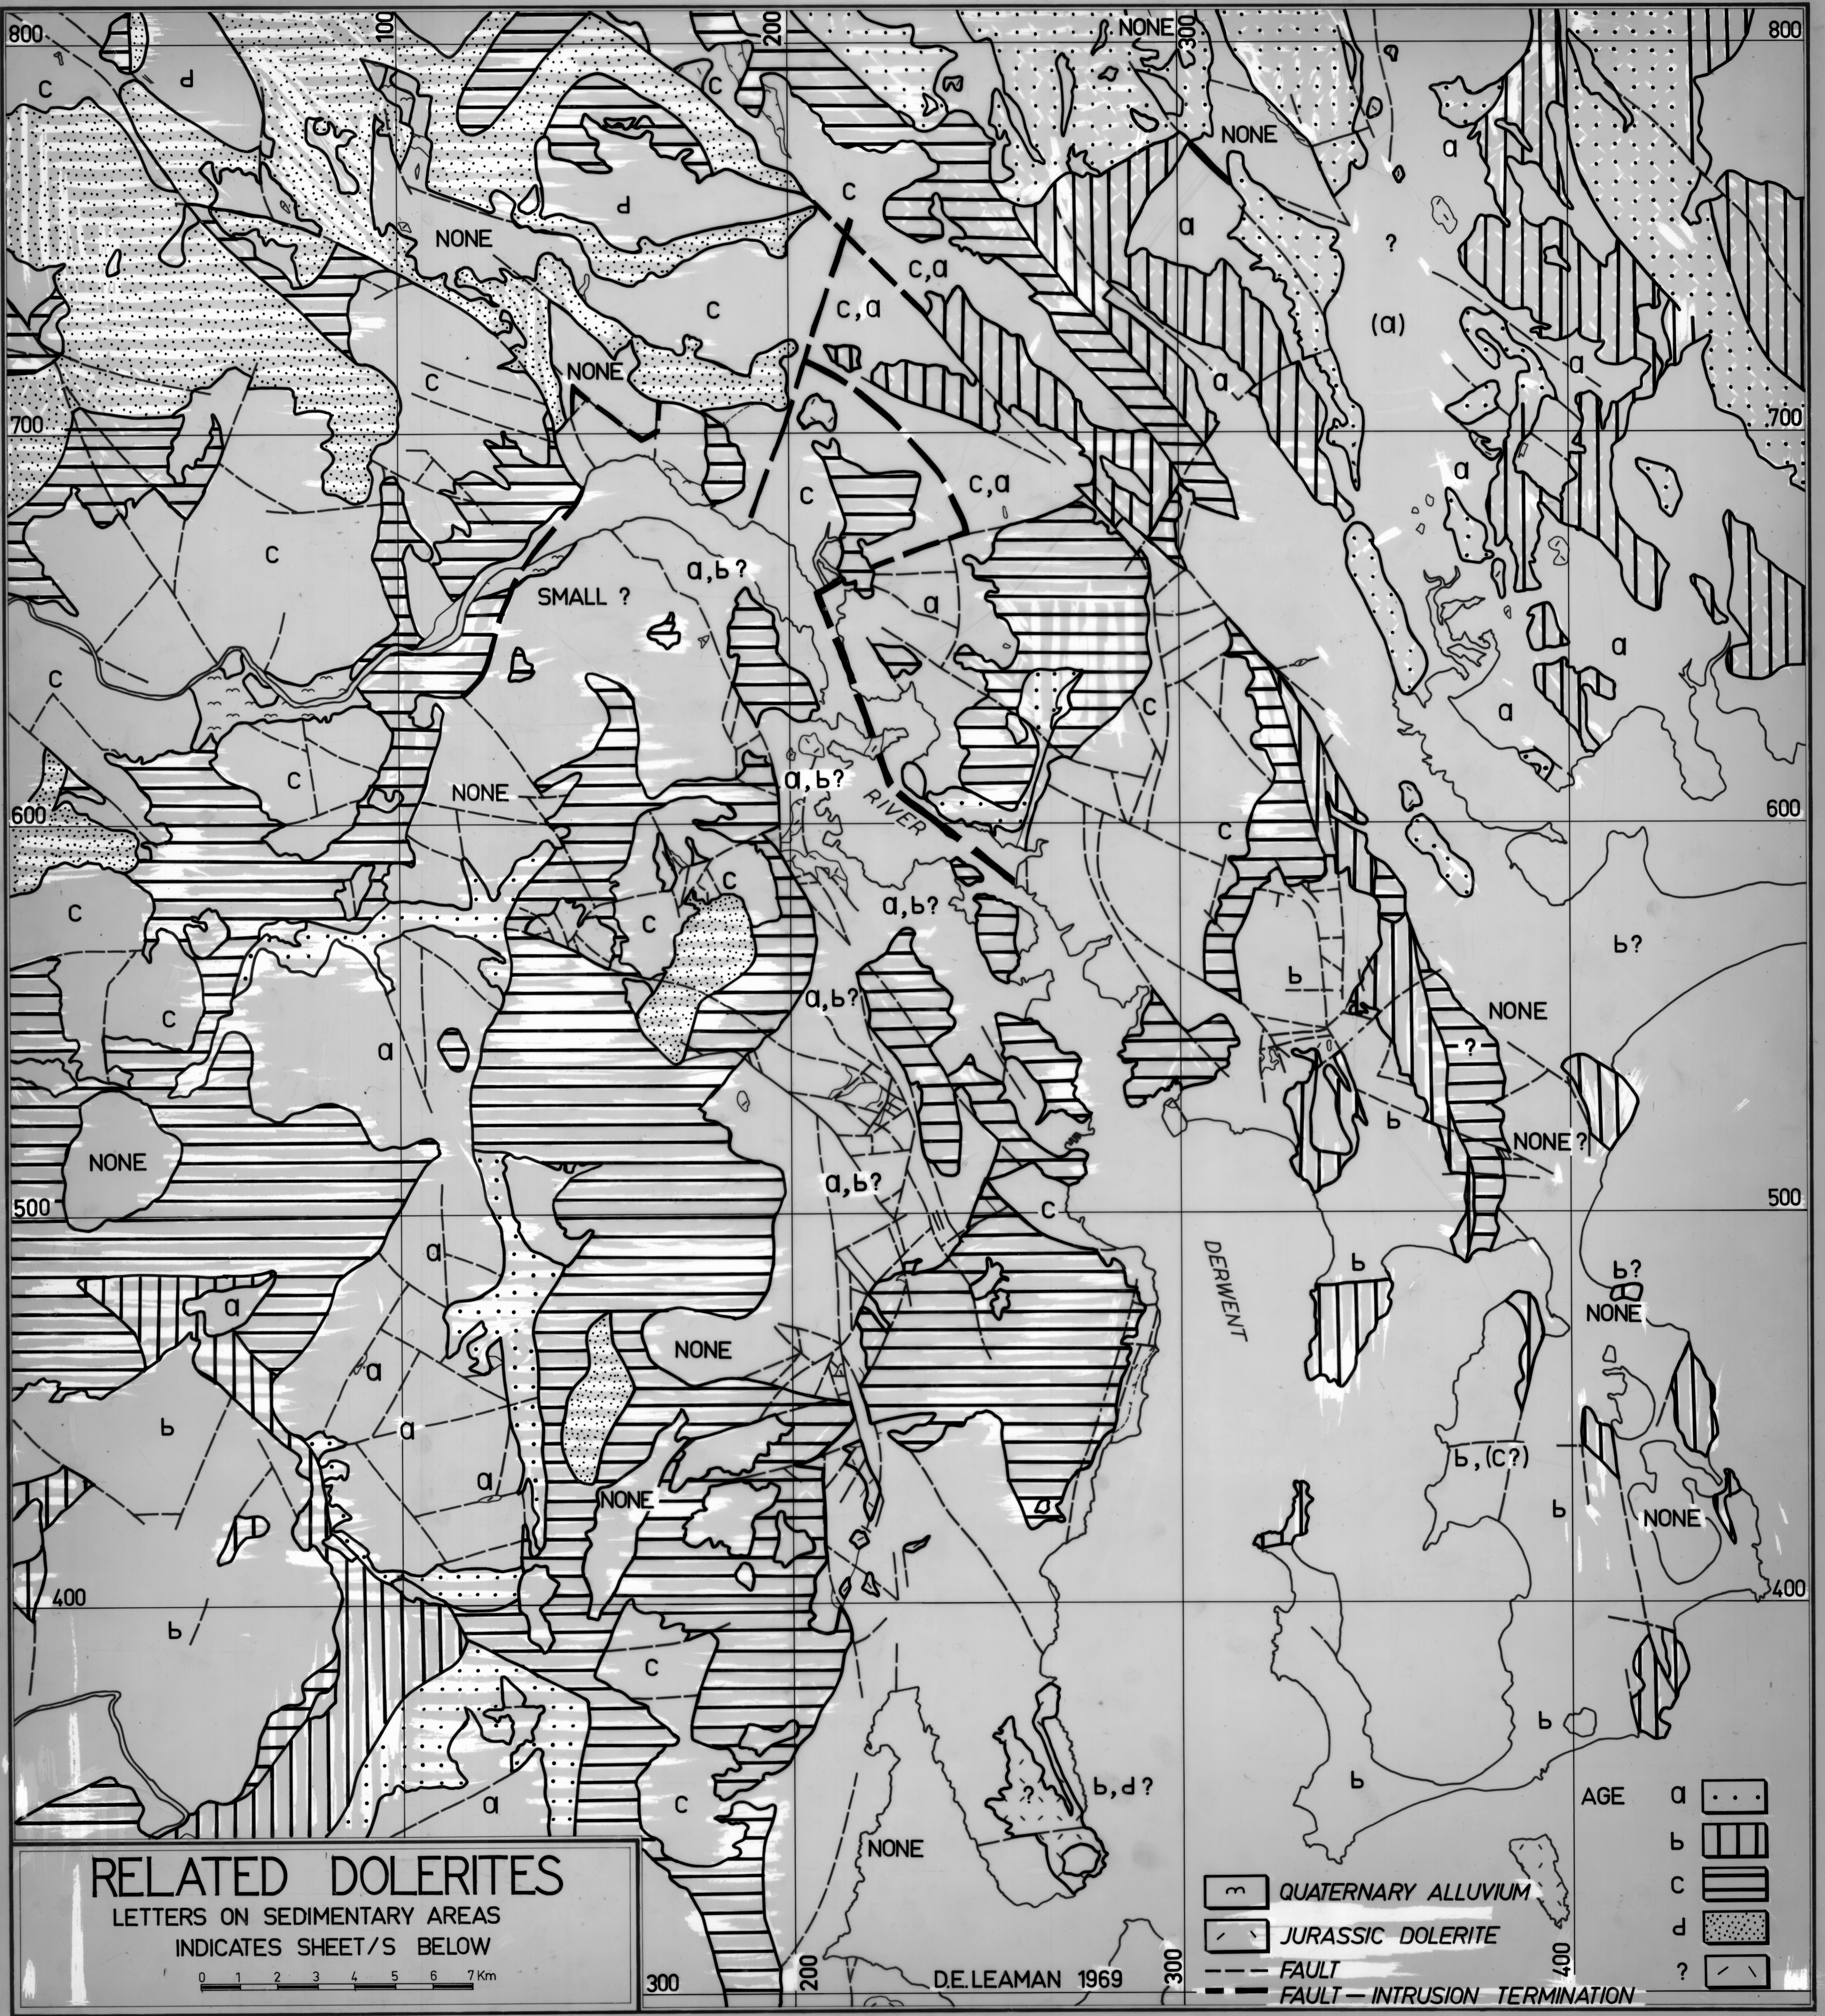

5 cm

RELATED DOLERITES

LETTERS ON SEDIMENTARY AREAS INDICATES SHEET/S BELOW

0 1 2 3 4 5 6 7 Km

QUATERNARY ALLUVIUM
 JURASSIC DOLERITE
 FAULT
 FAULT - INTRUSION TERMINATION

AGE

a	
b	
c	
d	
?	

DE. LEAMAN 1969

Reduce to 11 inches