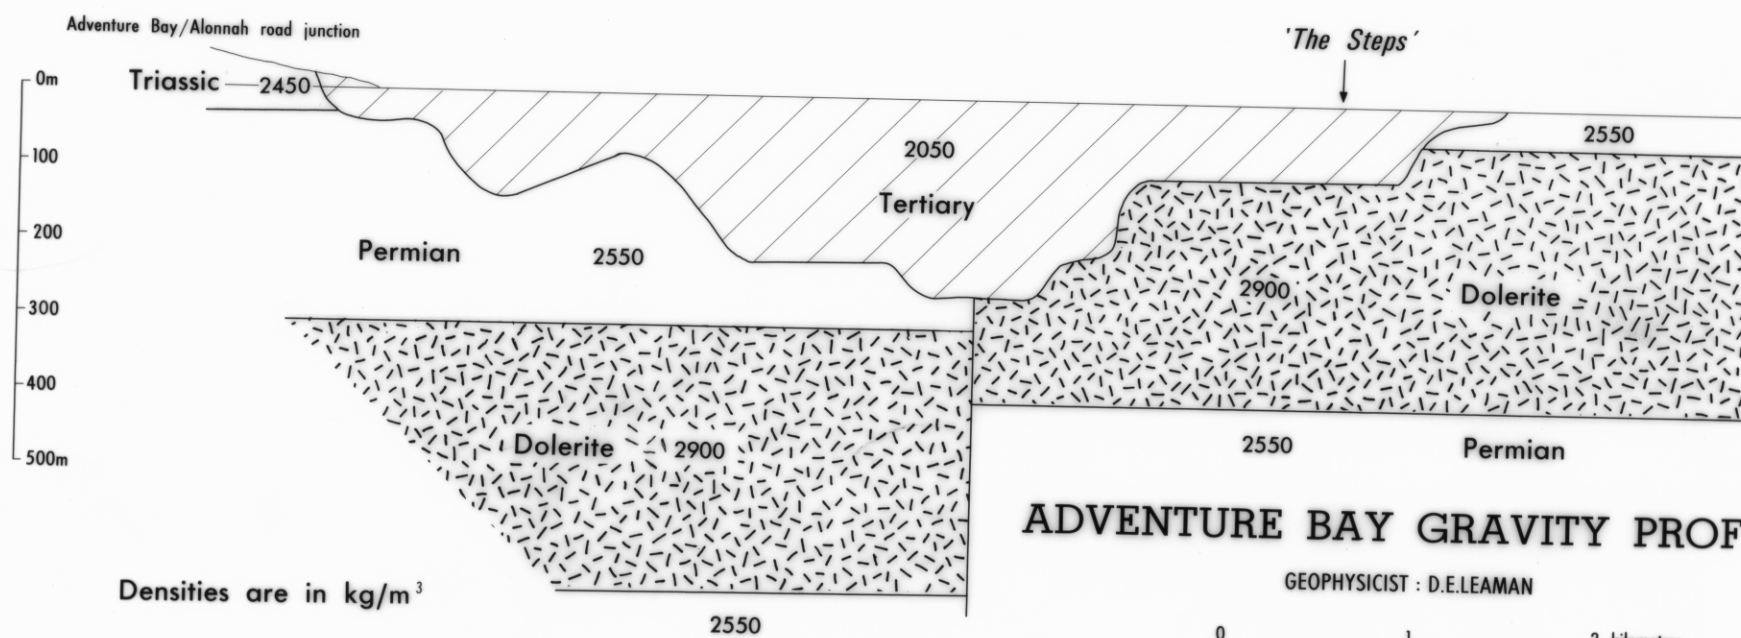

3731

792

5 cm

AA size

ADVENTURE BAY GRAVITY PROFILE

GEOPHYSICIST : D.E. LEAMAN

0 1 2 kilometres

TASMANIA DEPARTMENT OF MINES 3729