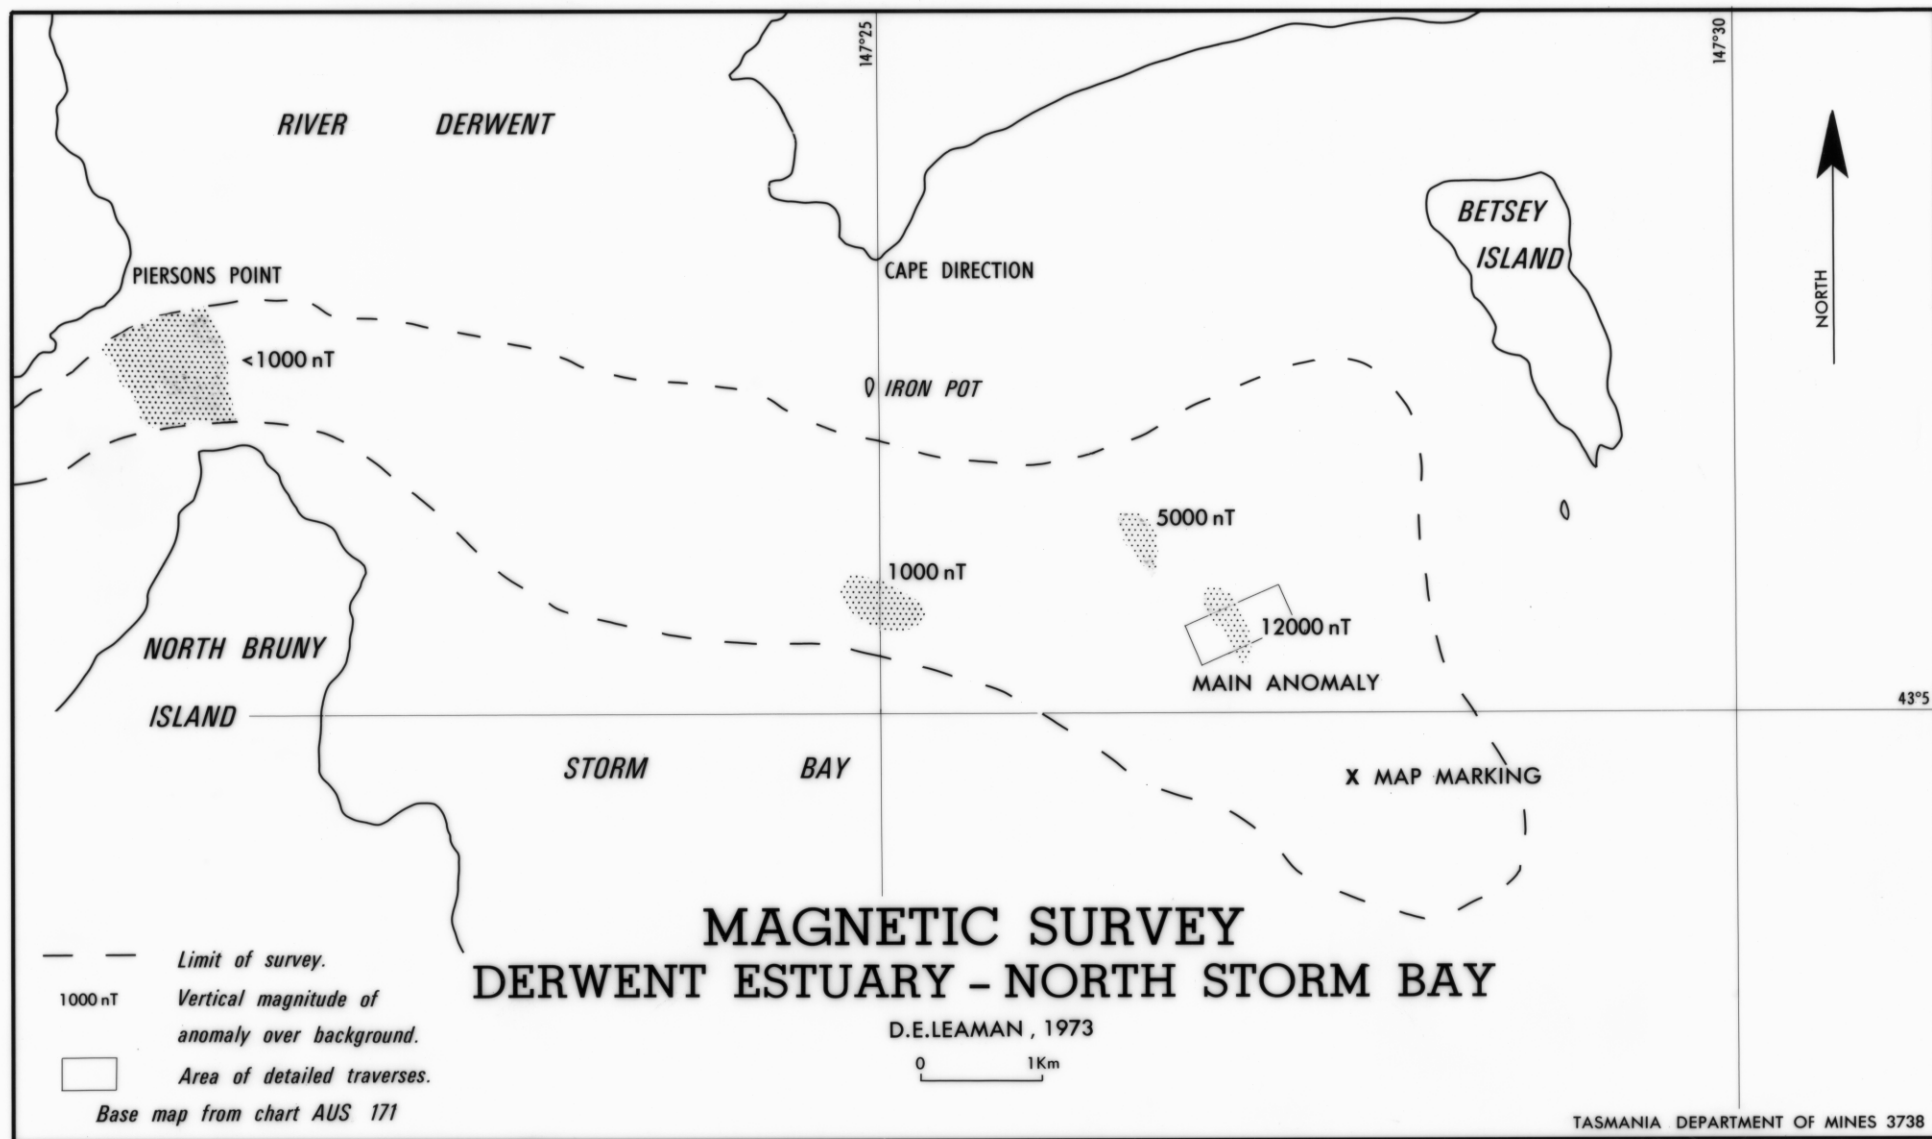

3738

799

5 cm

DEPARTMENT OF MINES - TASMANIA

Geophysicist D.E. Leaman

Draughtsman T.R. Bellis

Date June 1973

3738