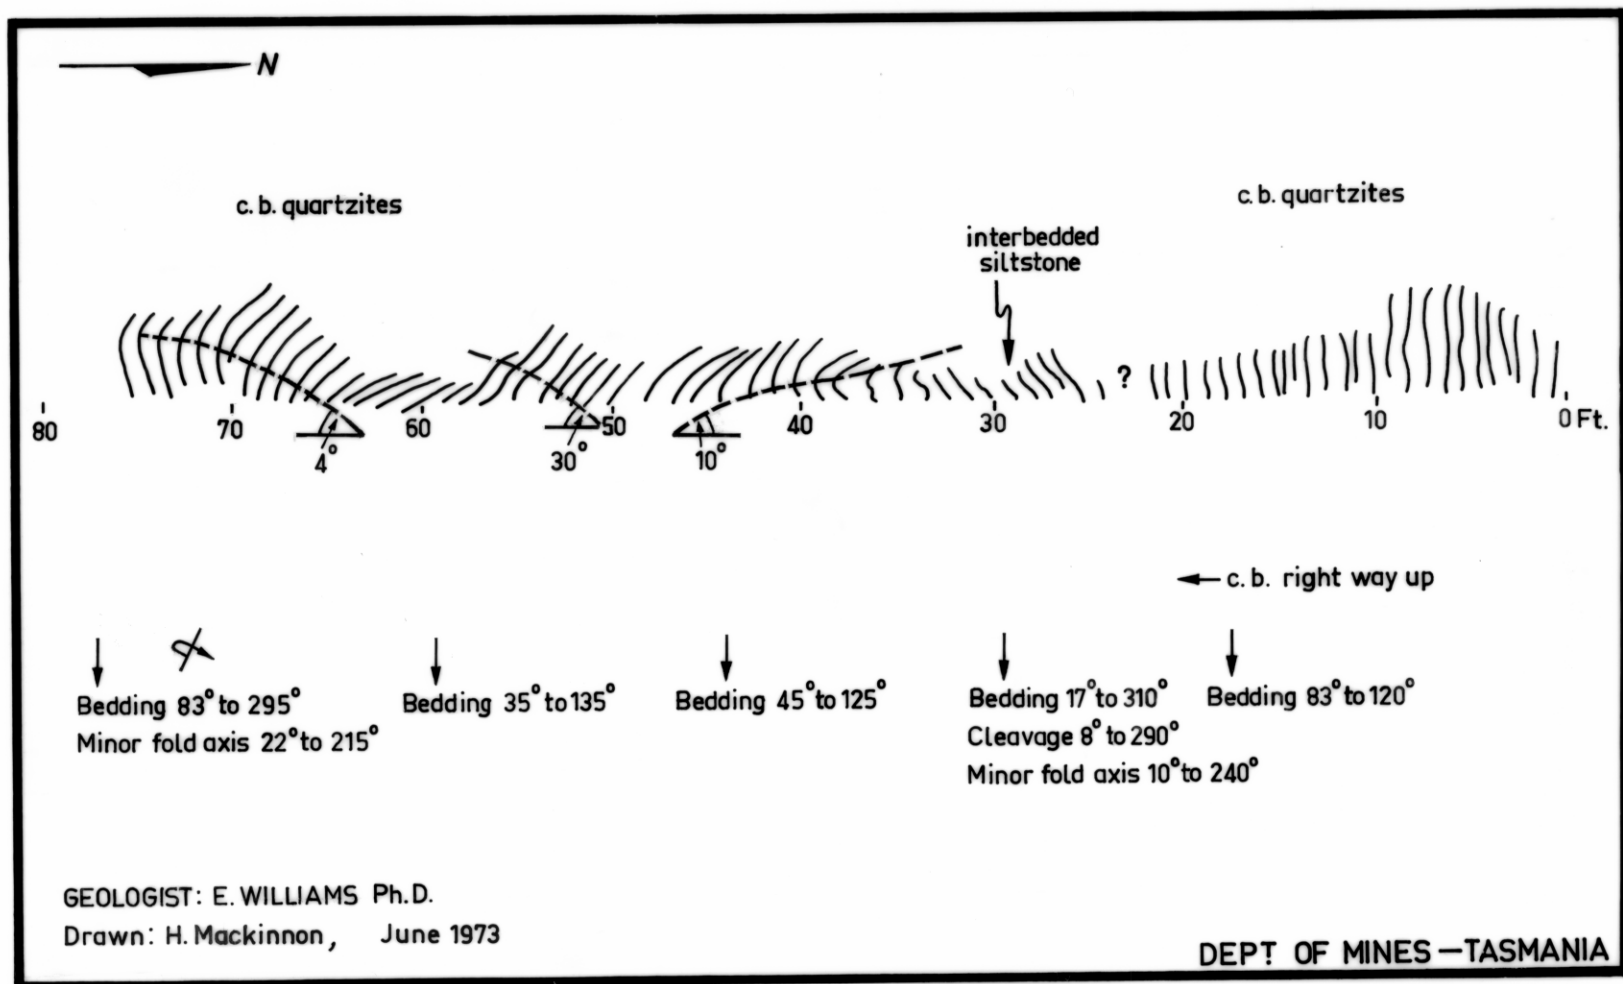

3750

810

5 cm

## STRUCTURAL PROFILE RUPERT BEDS — AHRBERG BAY

3750-42