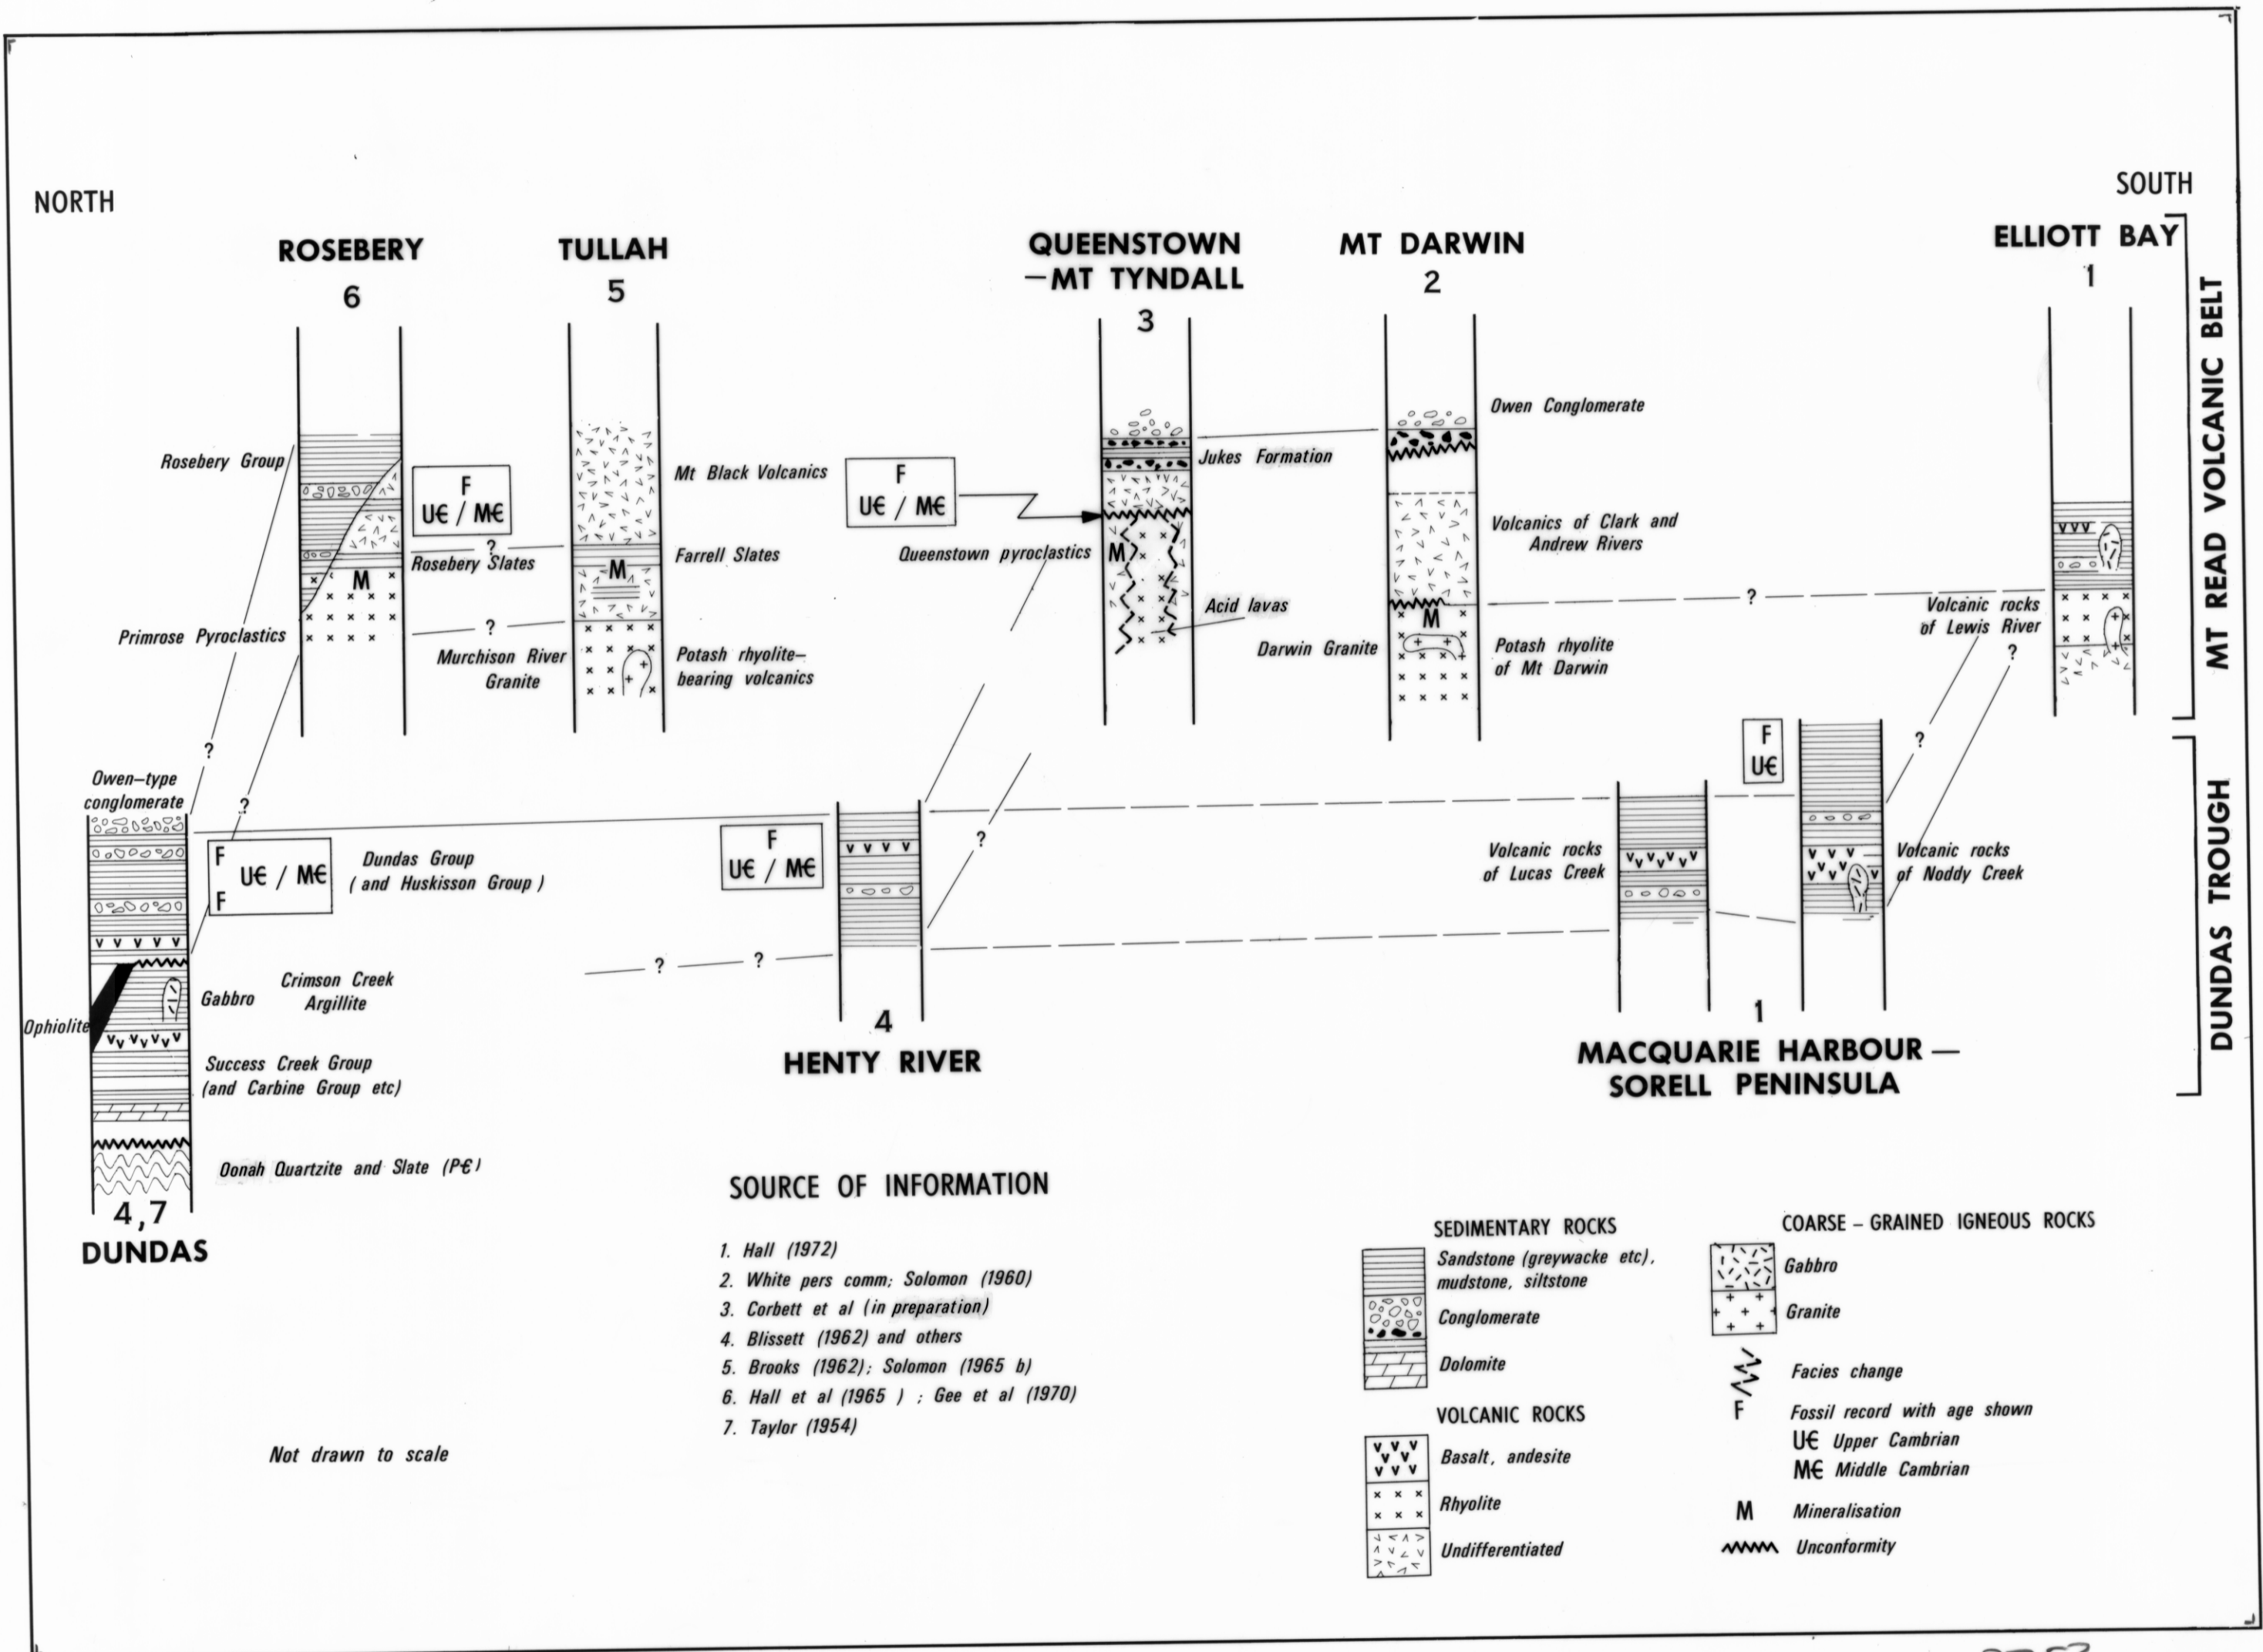

5 cm

Not drawn to scale

A

DELETE FRAME by scribing just in side

Reduce AB 15ins to AC 5.9 huge width

3753

39.3%

B