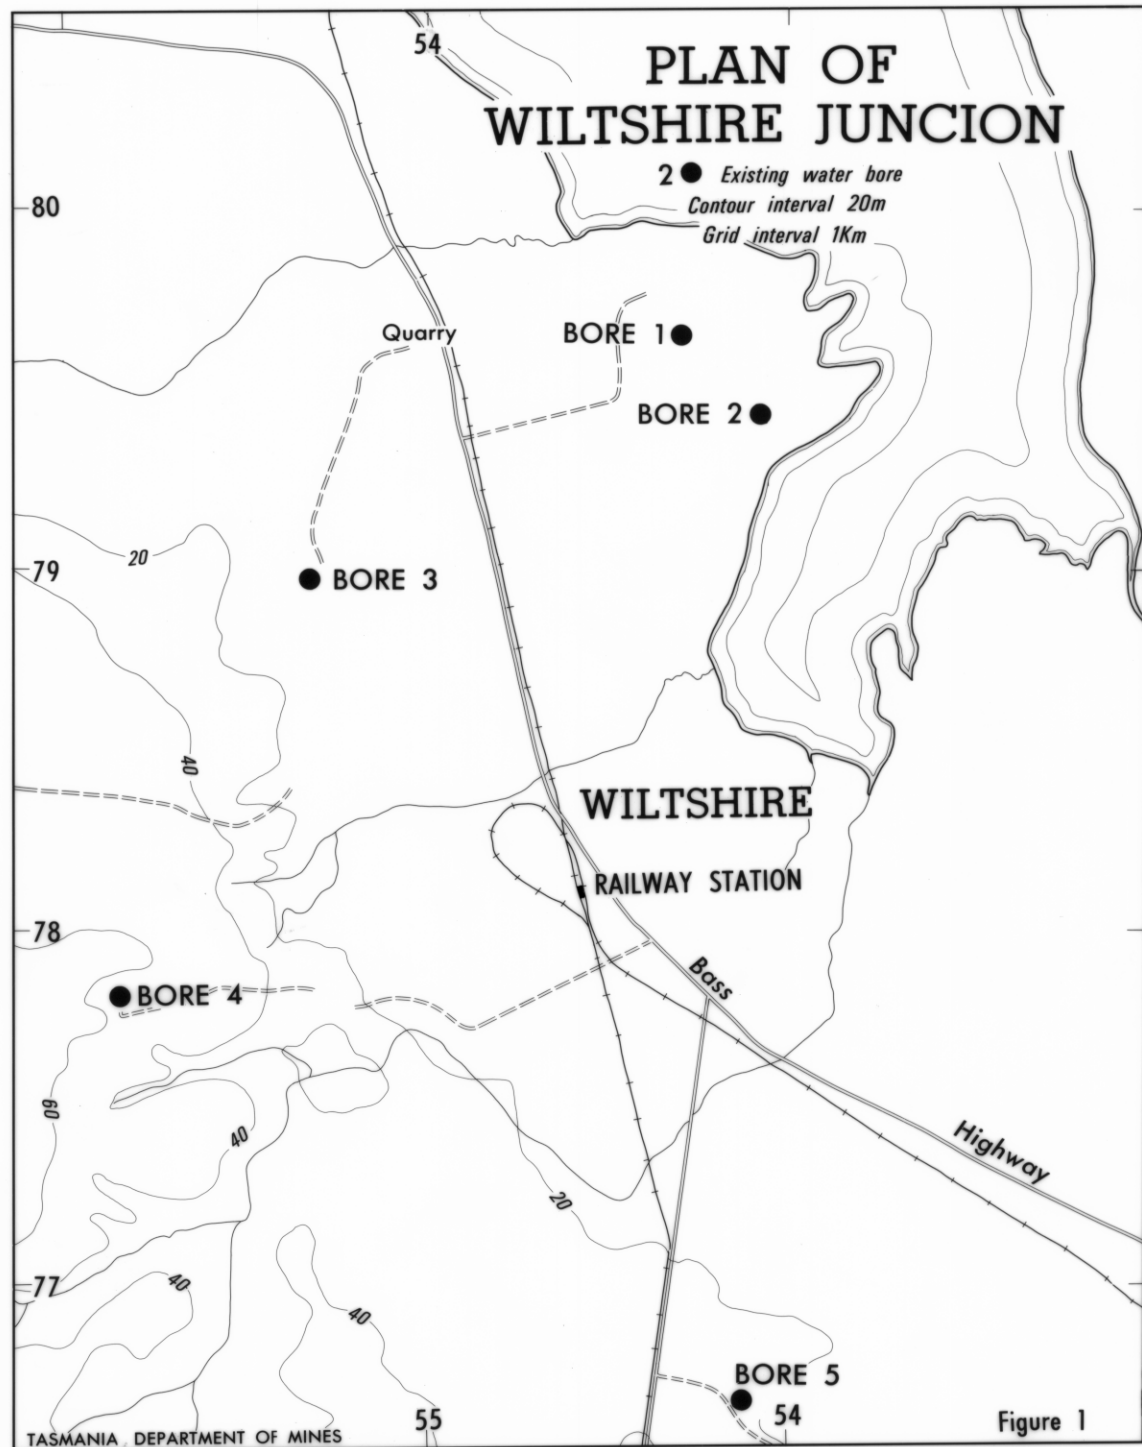

3765

829

5 cm

DEPARTMENT OF MINES - TASMANIA

Geologist W.L. Matthews

Draughtsman T.R. Bellis

Date August 1973

3765