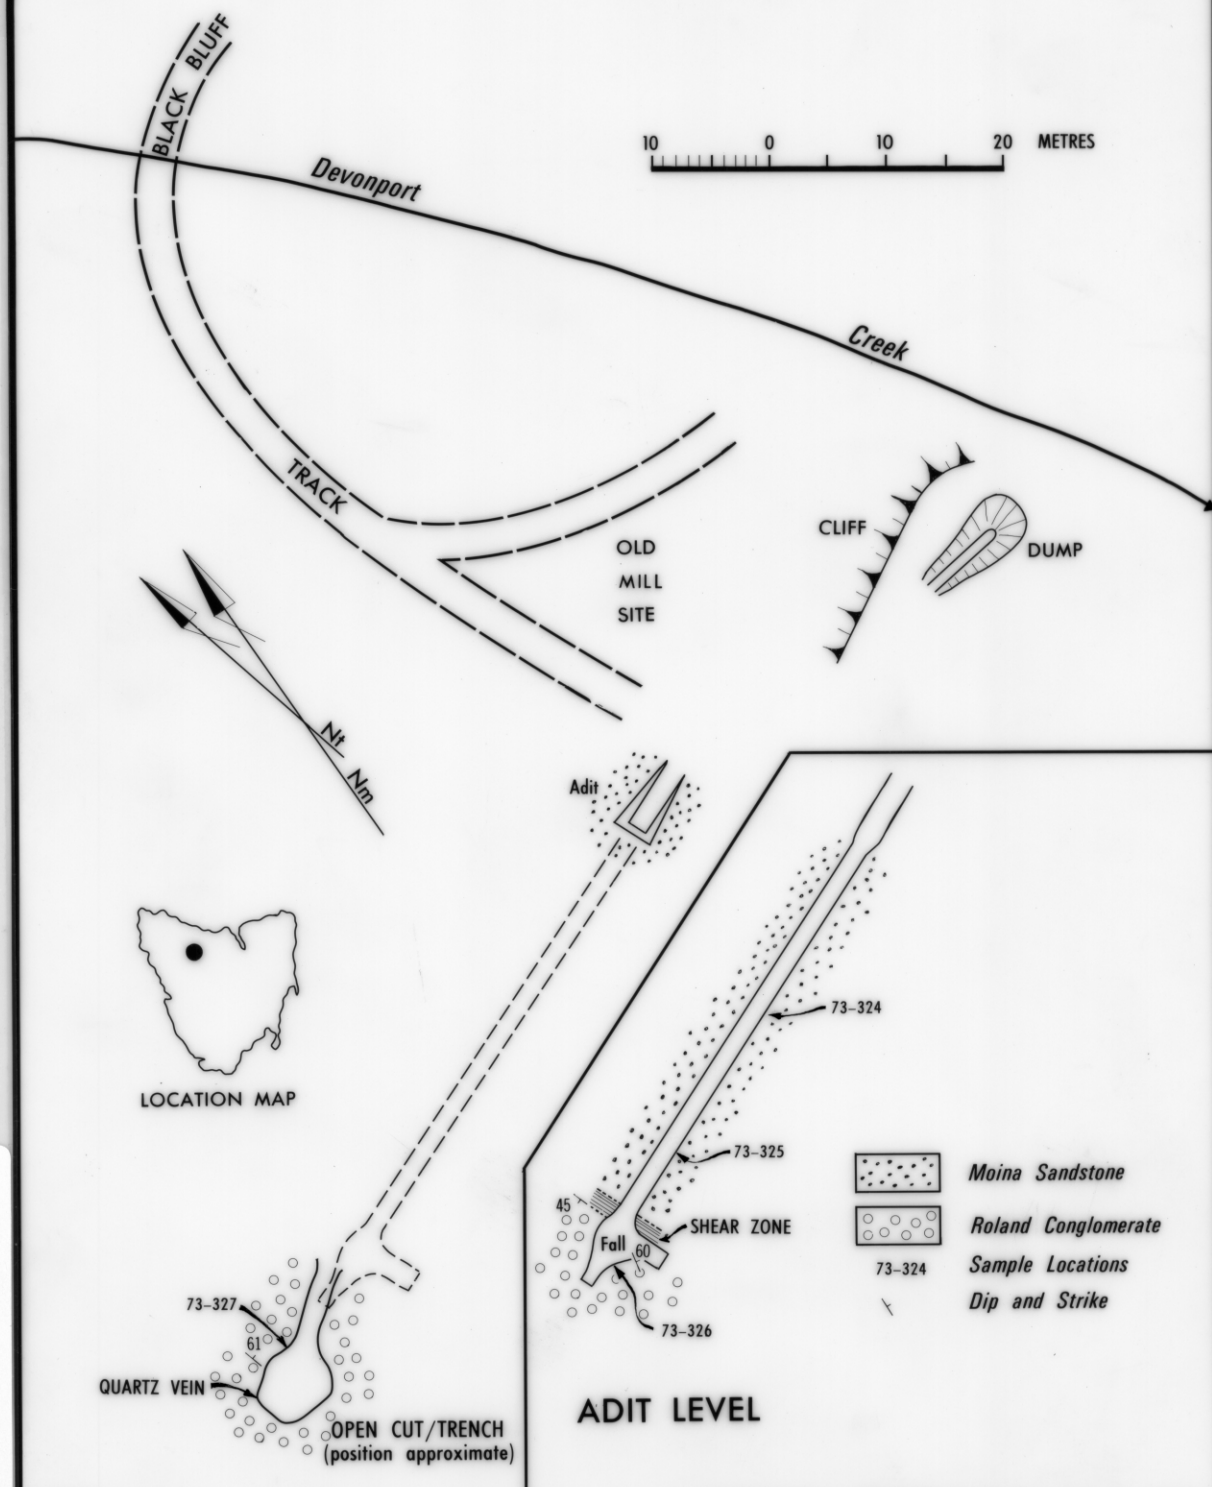

# DEVONPORT GOLD MINE BLACK BLUFF

P.L.F. COLLINS 1973

FIGURE 1

TASMANIA DEPARTMENT OF MINES 3805

## DEPARTMENT OF MINES - TASMANIA

Geologist P.L.F. Collins

Draftsman P.J. Donnelly

Date October 1973

3805

6

5 cm