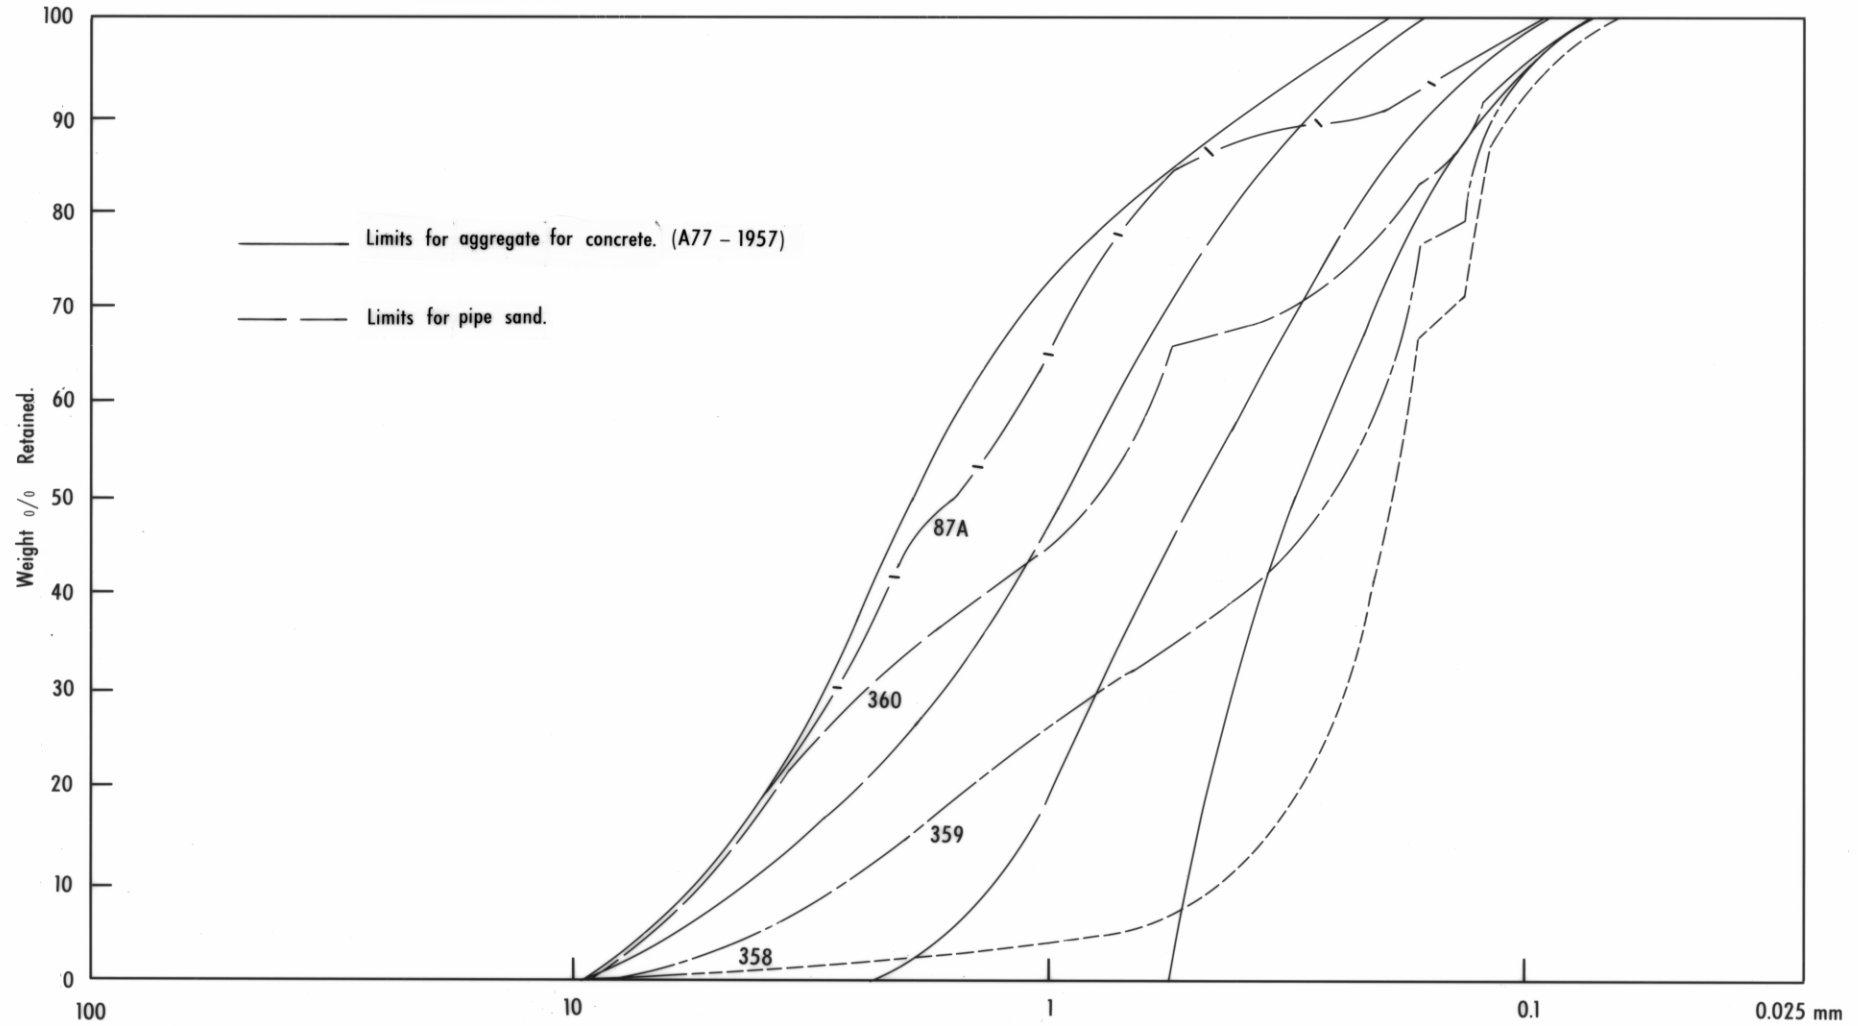

3835A 39

5 cm

TASMANIA DEPARTMENT OF MINES. 3835-30

A