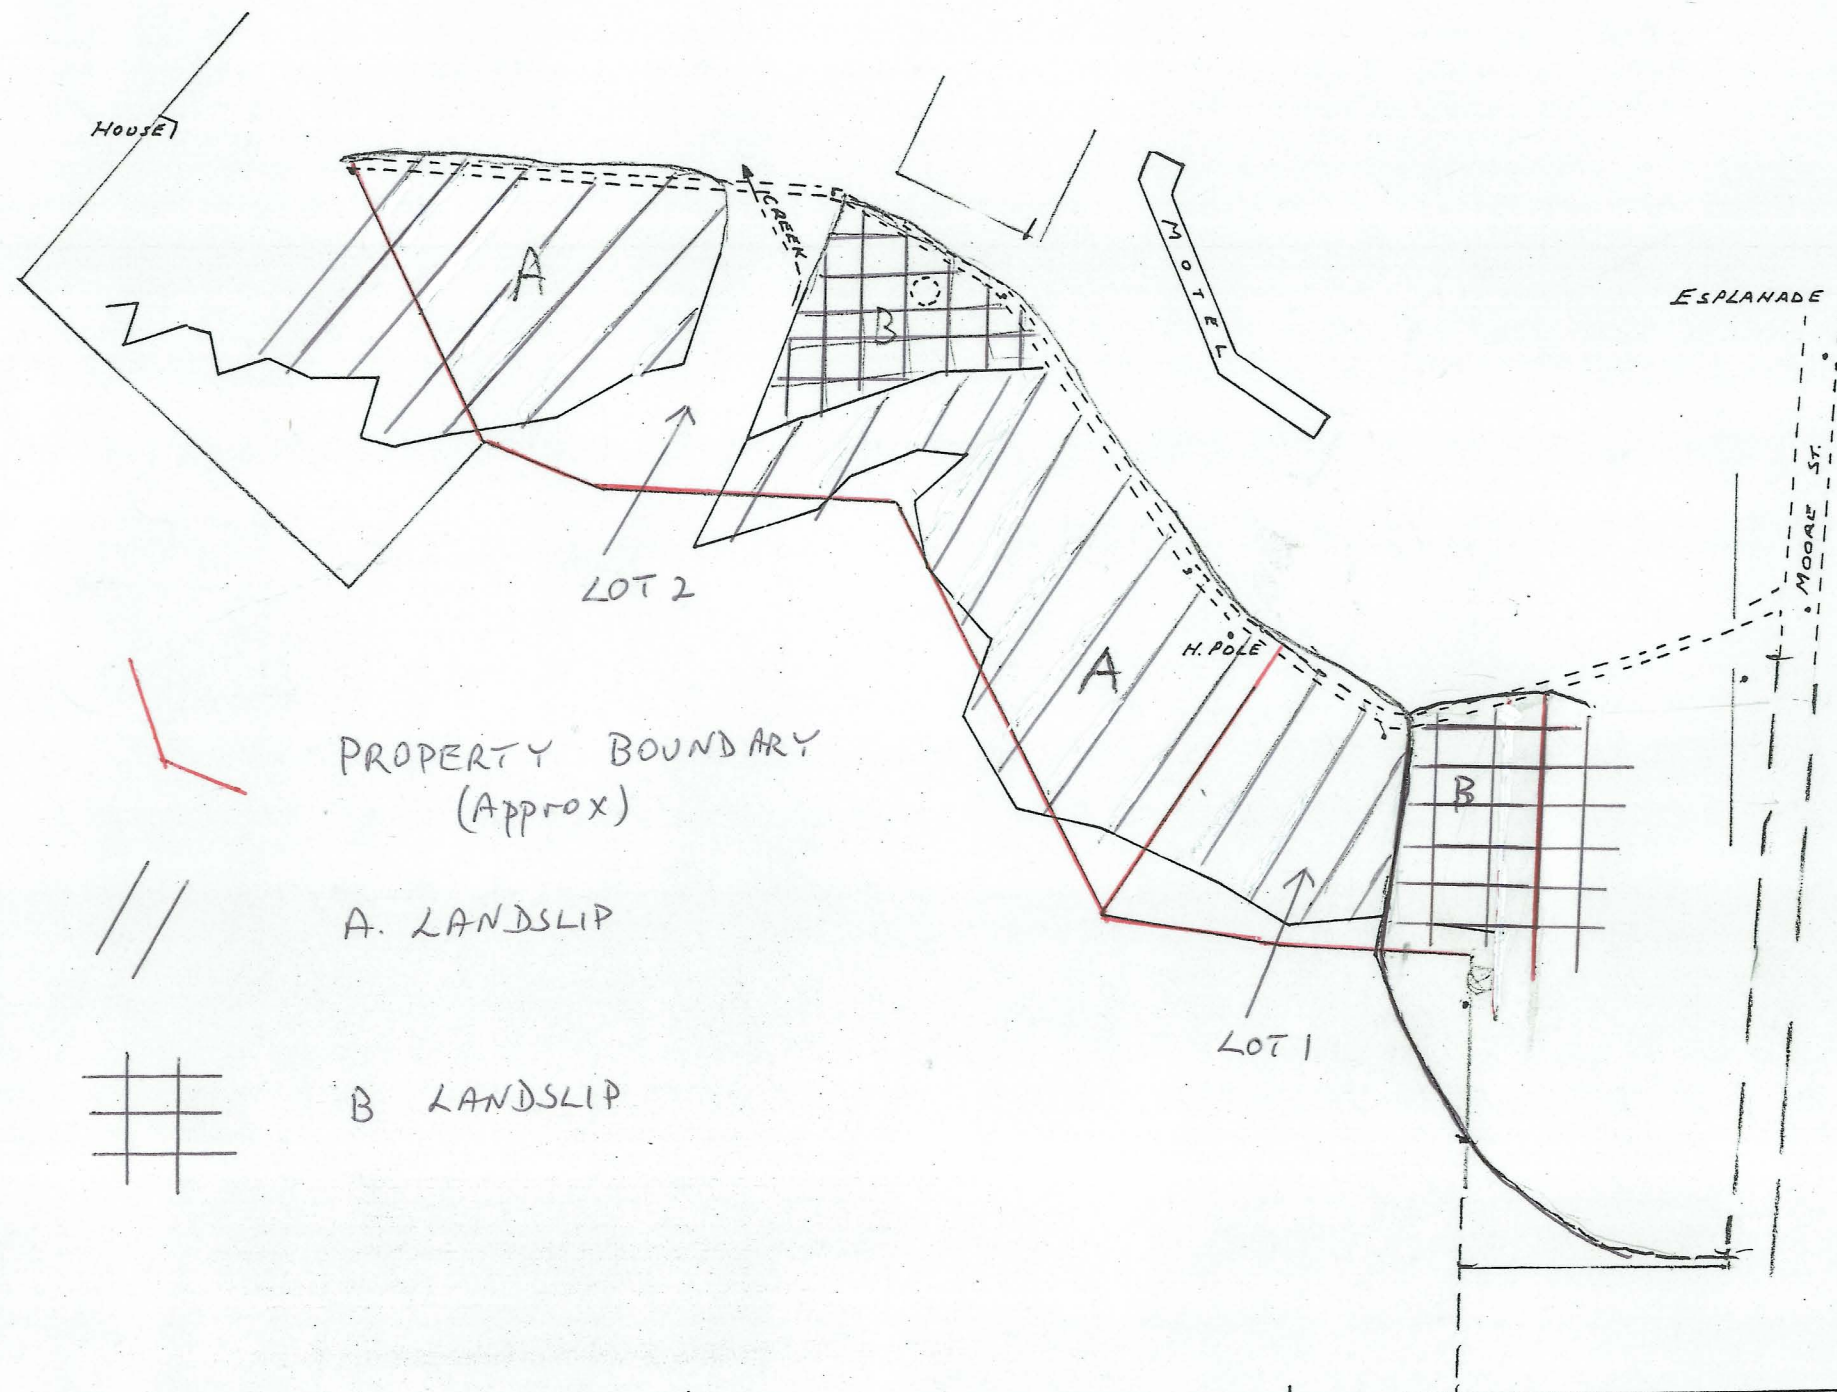

3840B

MINES DEPT.
S. 143

5 cm

BOAT HARBOUR — UNSTABLE ZONES

Scale 1:1250

MARCH 1993

3840B 2

5 cm

MINS