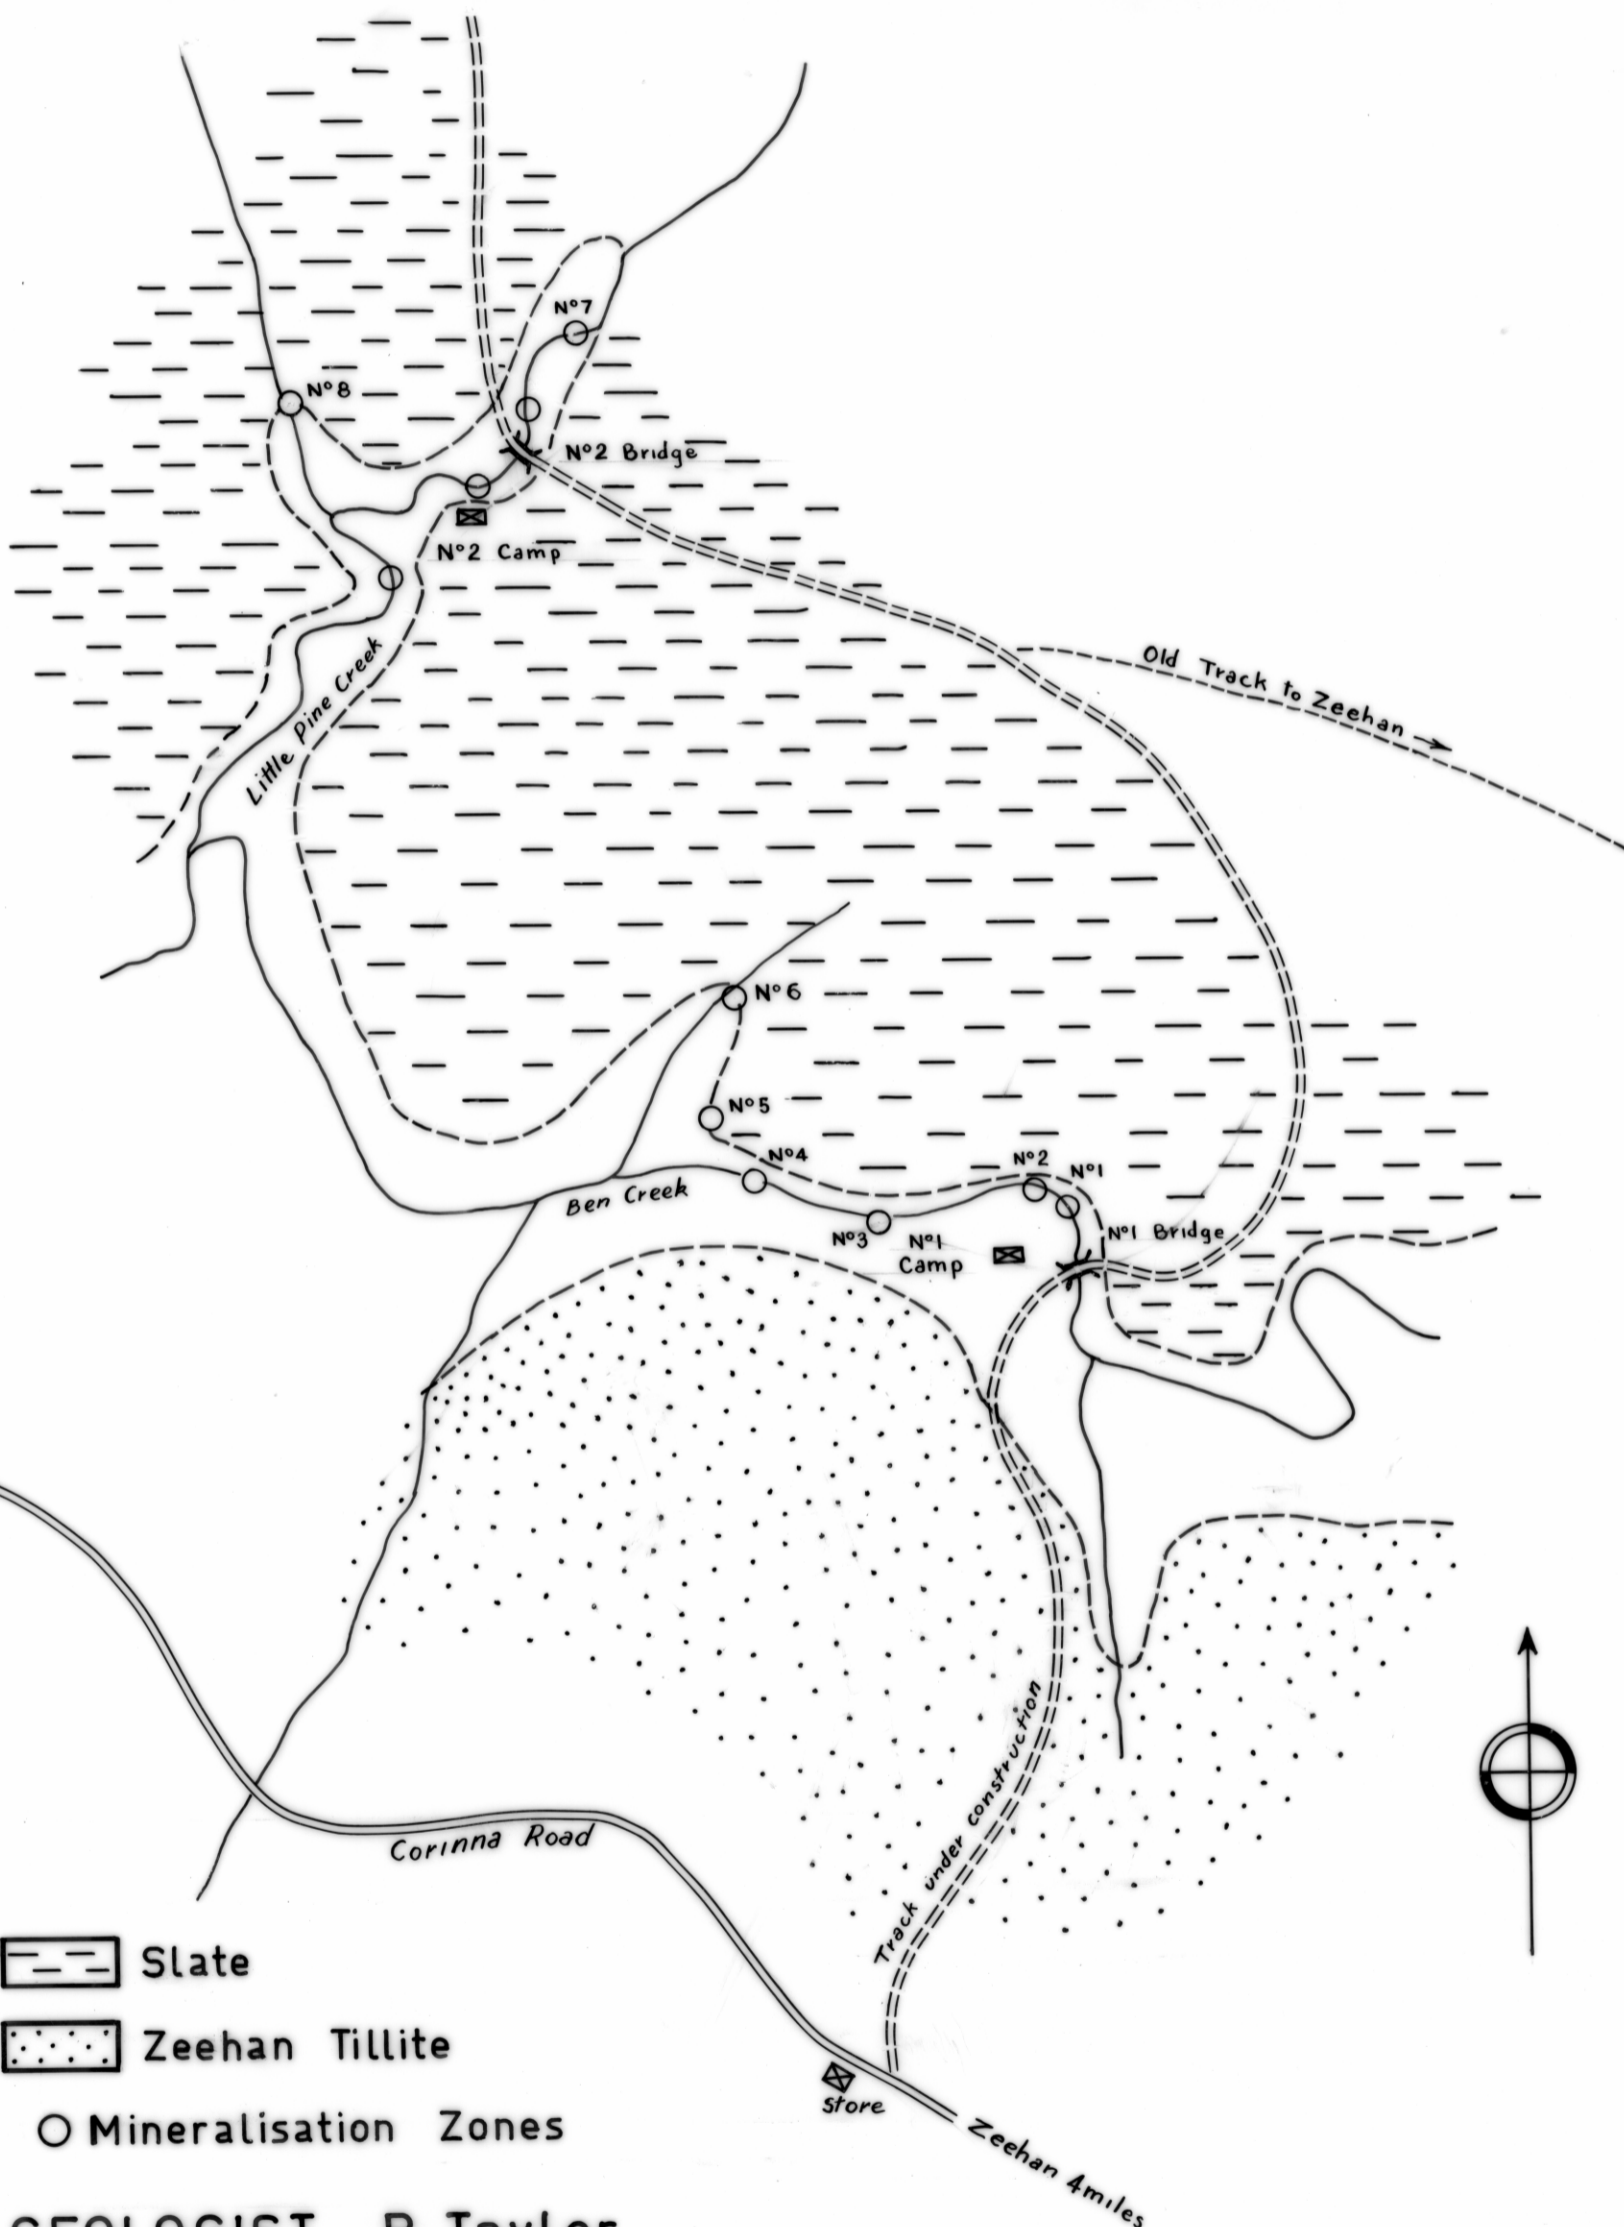

5 cm

Sketch Plan G.W. CLARKS DISCOVERIES NEAR ZEEHAN

-  Slate
-  Zeehan Tillite
-  Mineralisation Zones

GEOLOGIST B. Taylor

Scale - approx 1" = 400'