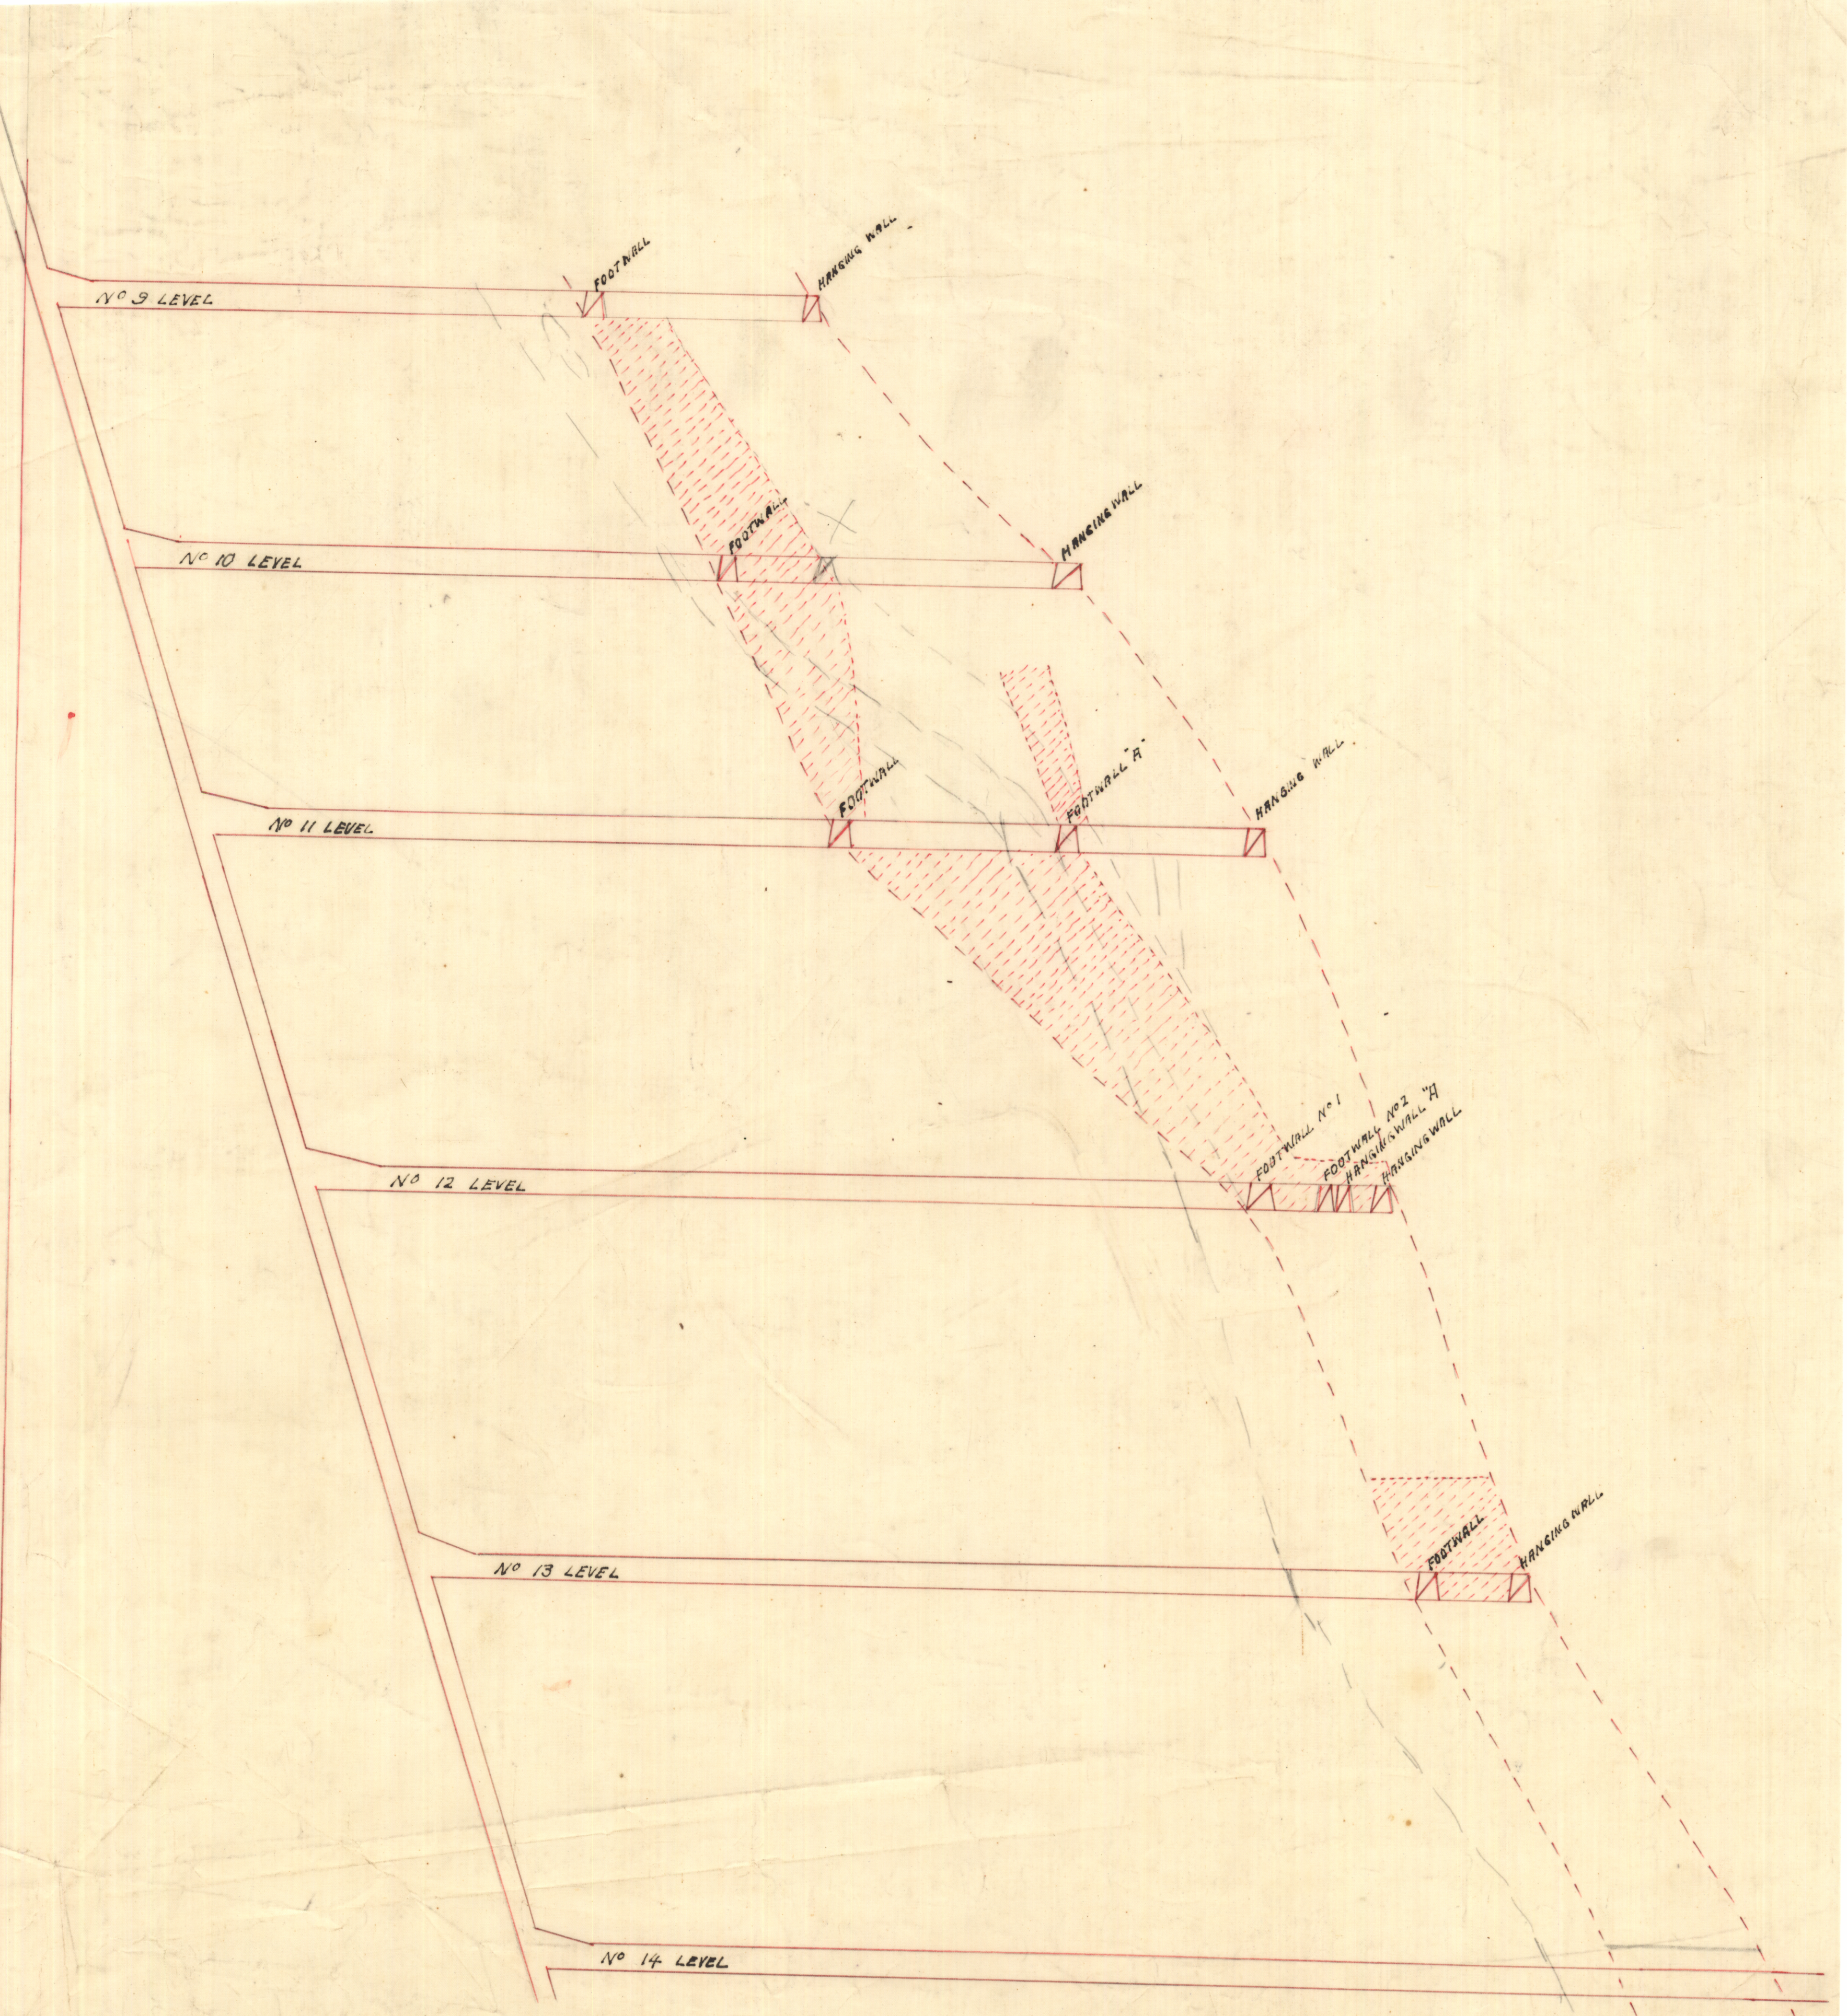

MAGNET SILVER MINING CO N.L.

TRANSVERSE SECTION

Scale 25 Feet to 1 Inch

Plane of Projection parallel to line of No 4 Crosscut  
Section taken along Main Crosscuts

387

463

5 cm

387/35