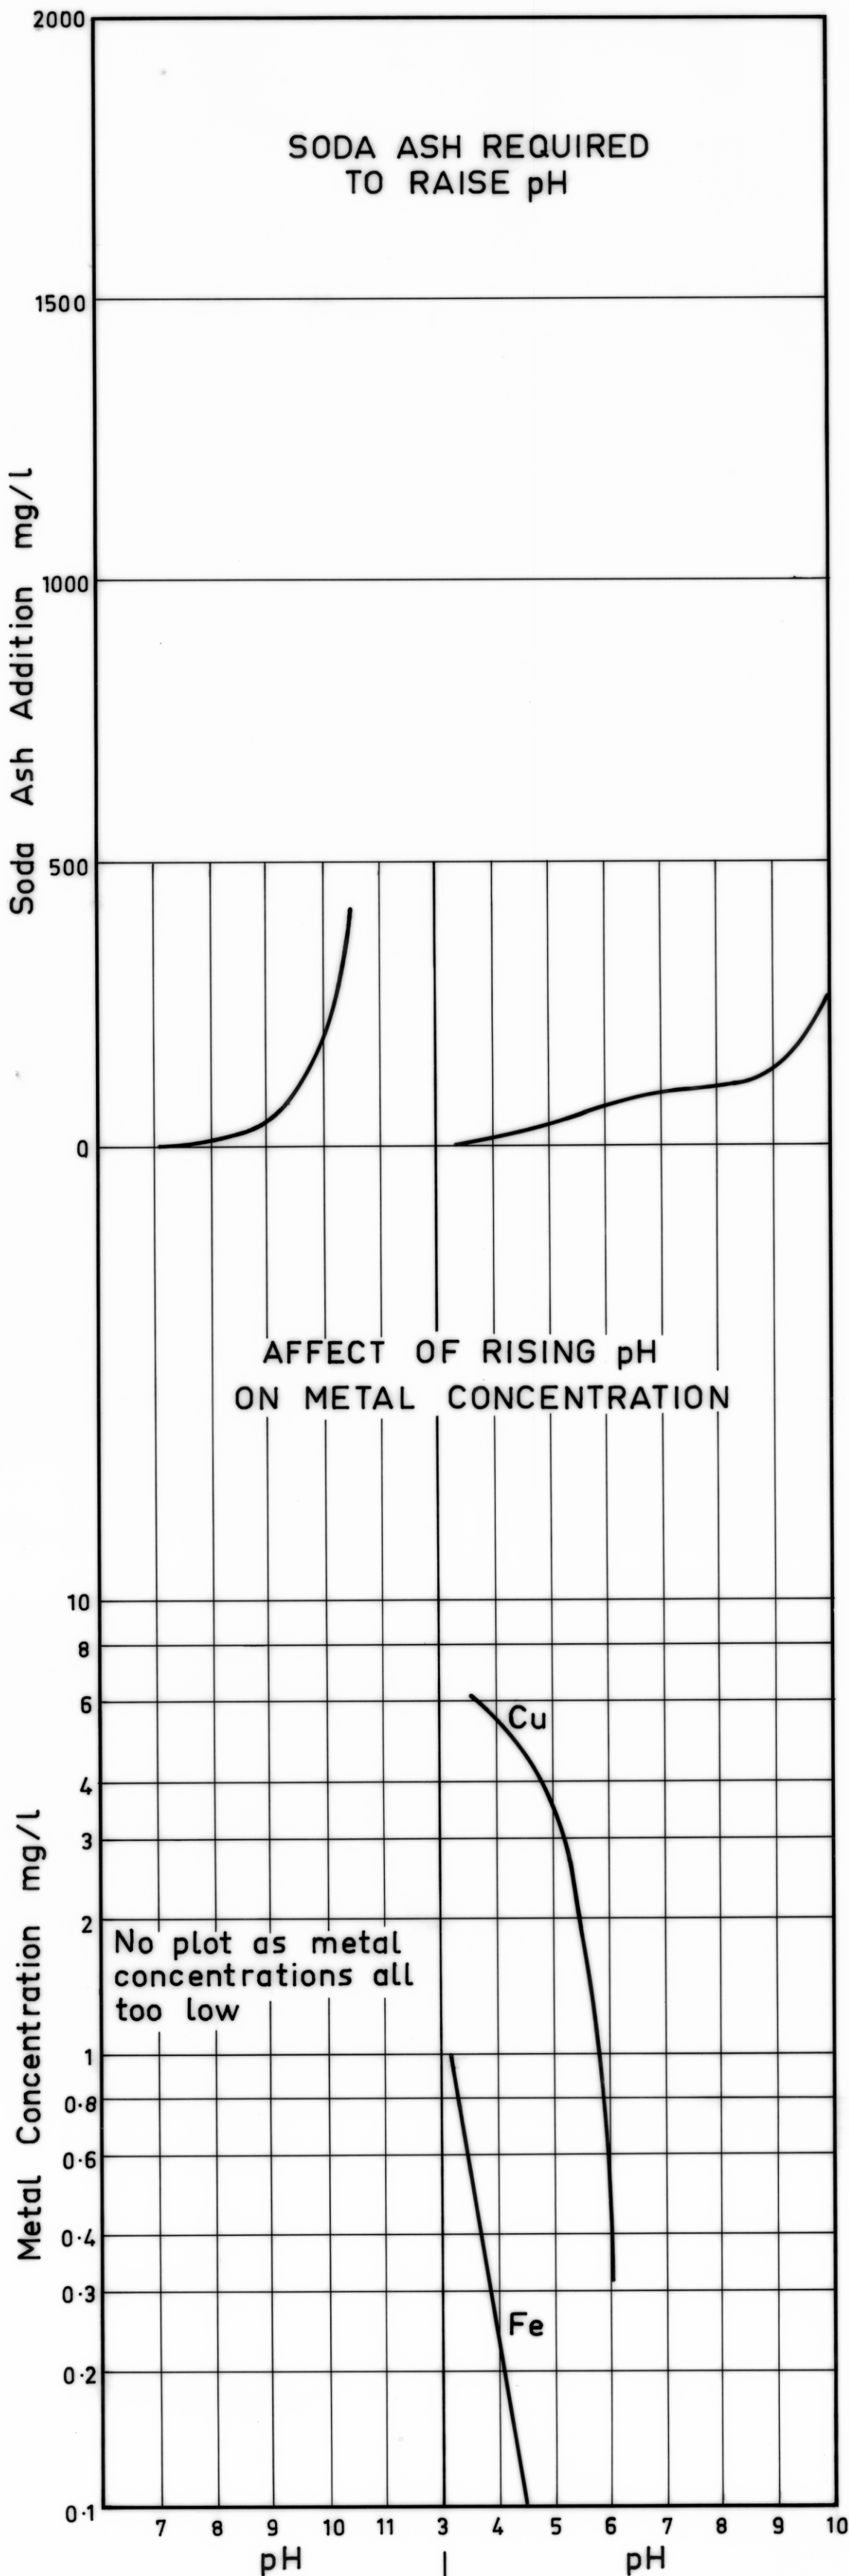

5 cm

SAVAGE RIVER
MAIN TAILING
DAM 0/F
740977

SAVAGE RIVER
EMERGENCY TAILING
DAM 0/F
741140